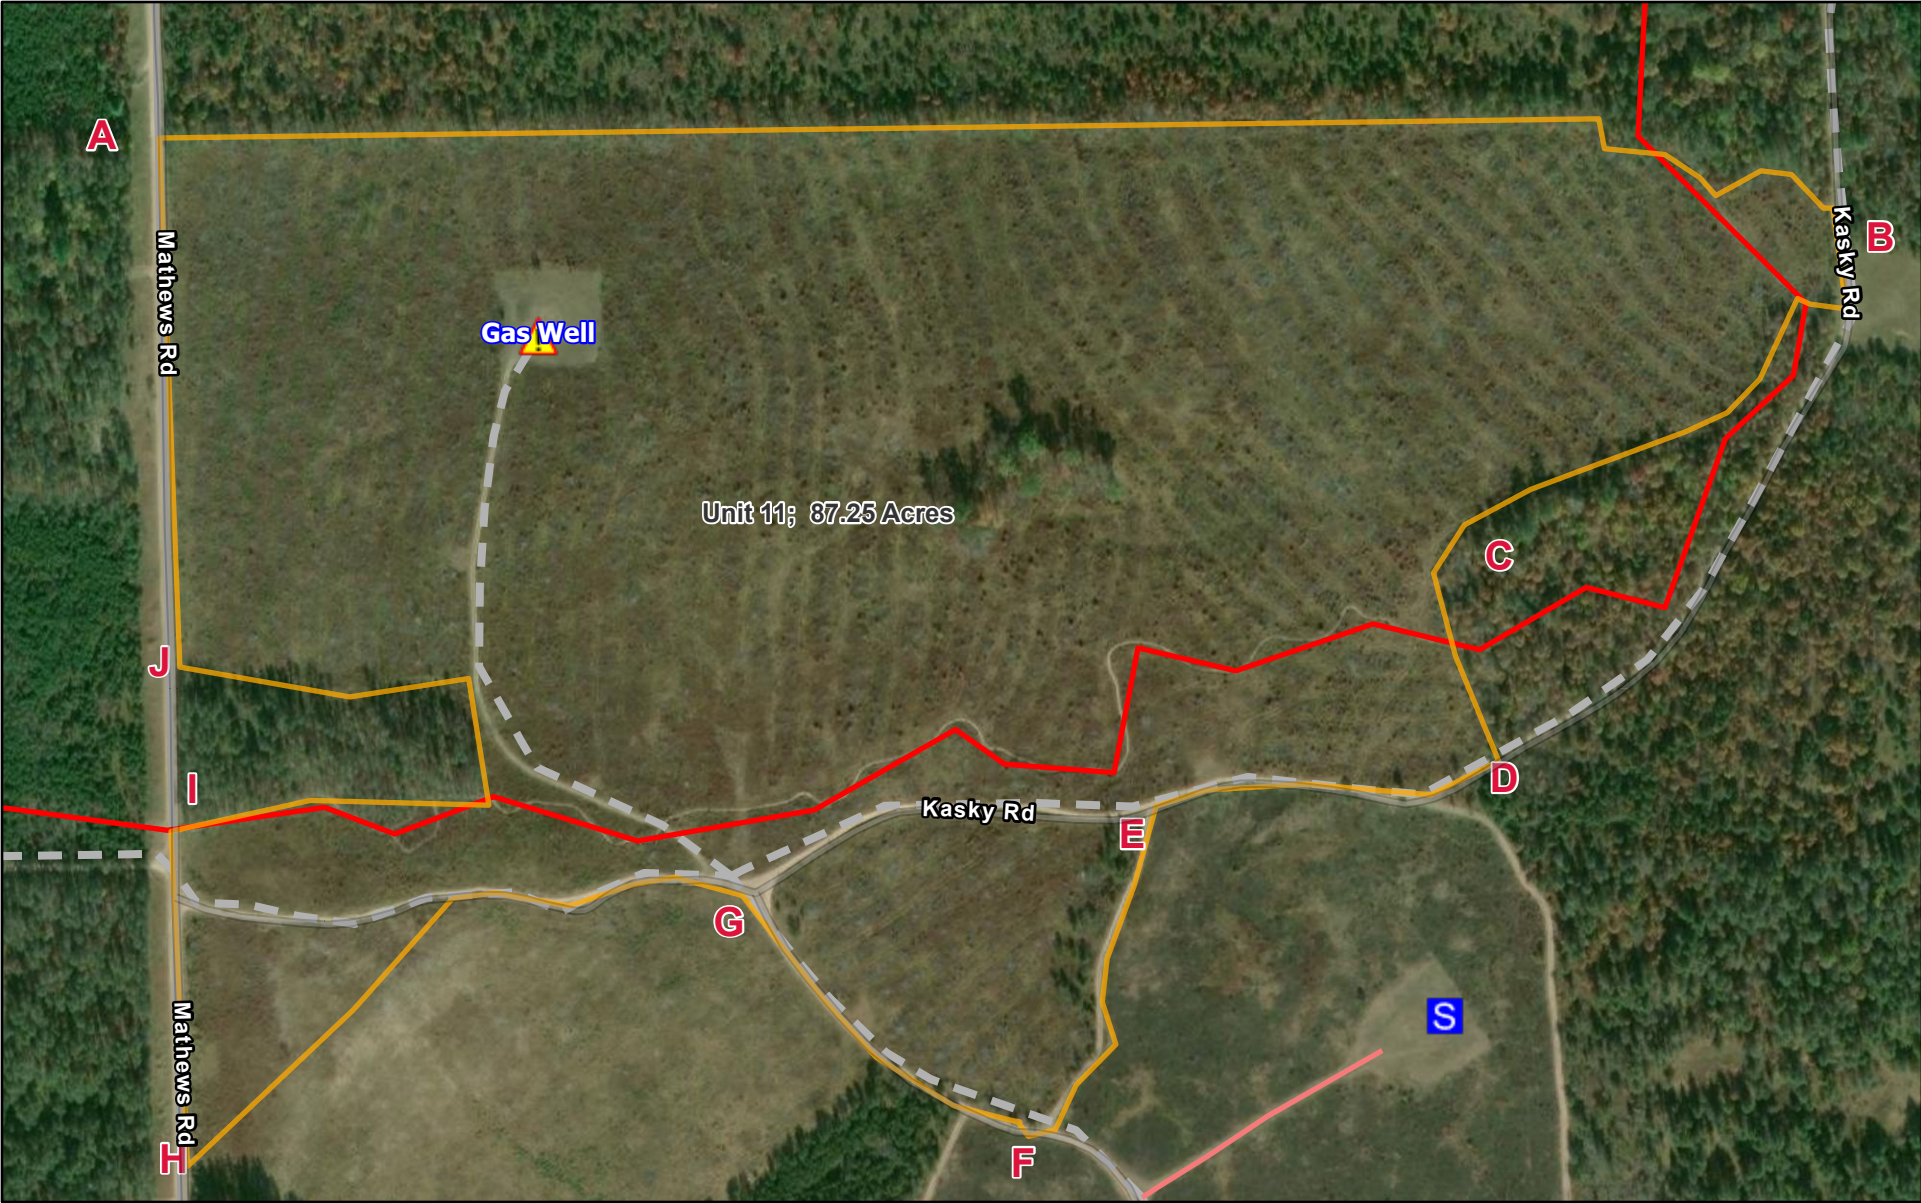

Winding Rd New

2/5/2025, 3:12:50 PM

- | | | | |
|-----------------------|-----------------|--------------------------|--|
| S Staging Area | A Hazard | Event Polygon | DNR Roads |
| | | Prescribed Burn Proposed | Secondary Forest Road |
| | | ATV Trail | Forest Access Route |
| | | | Federal, State, Local Govt., Private, Other Road |