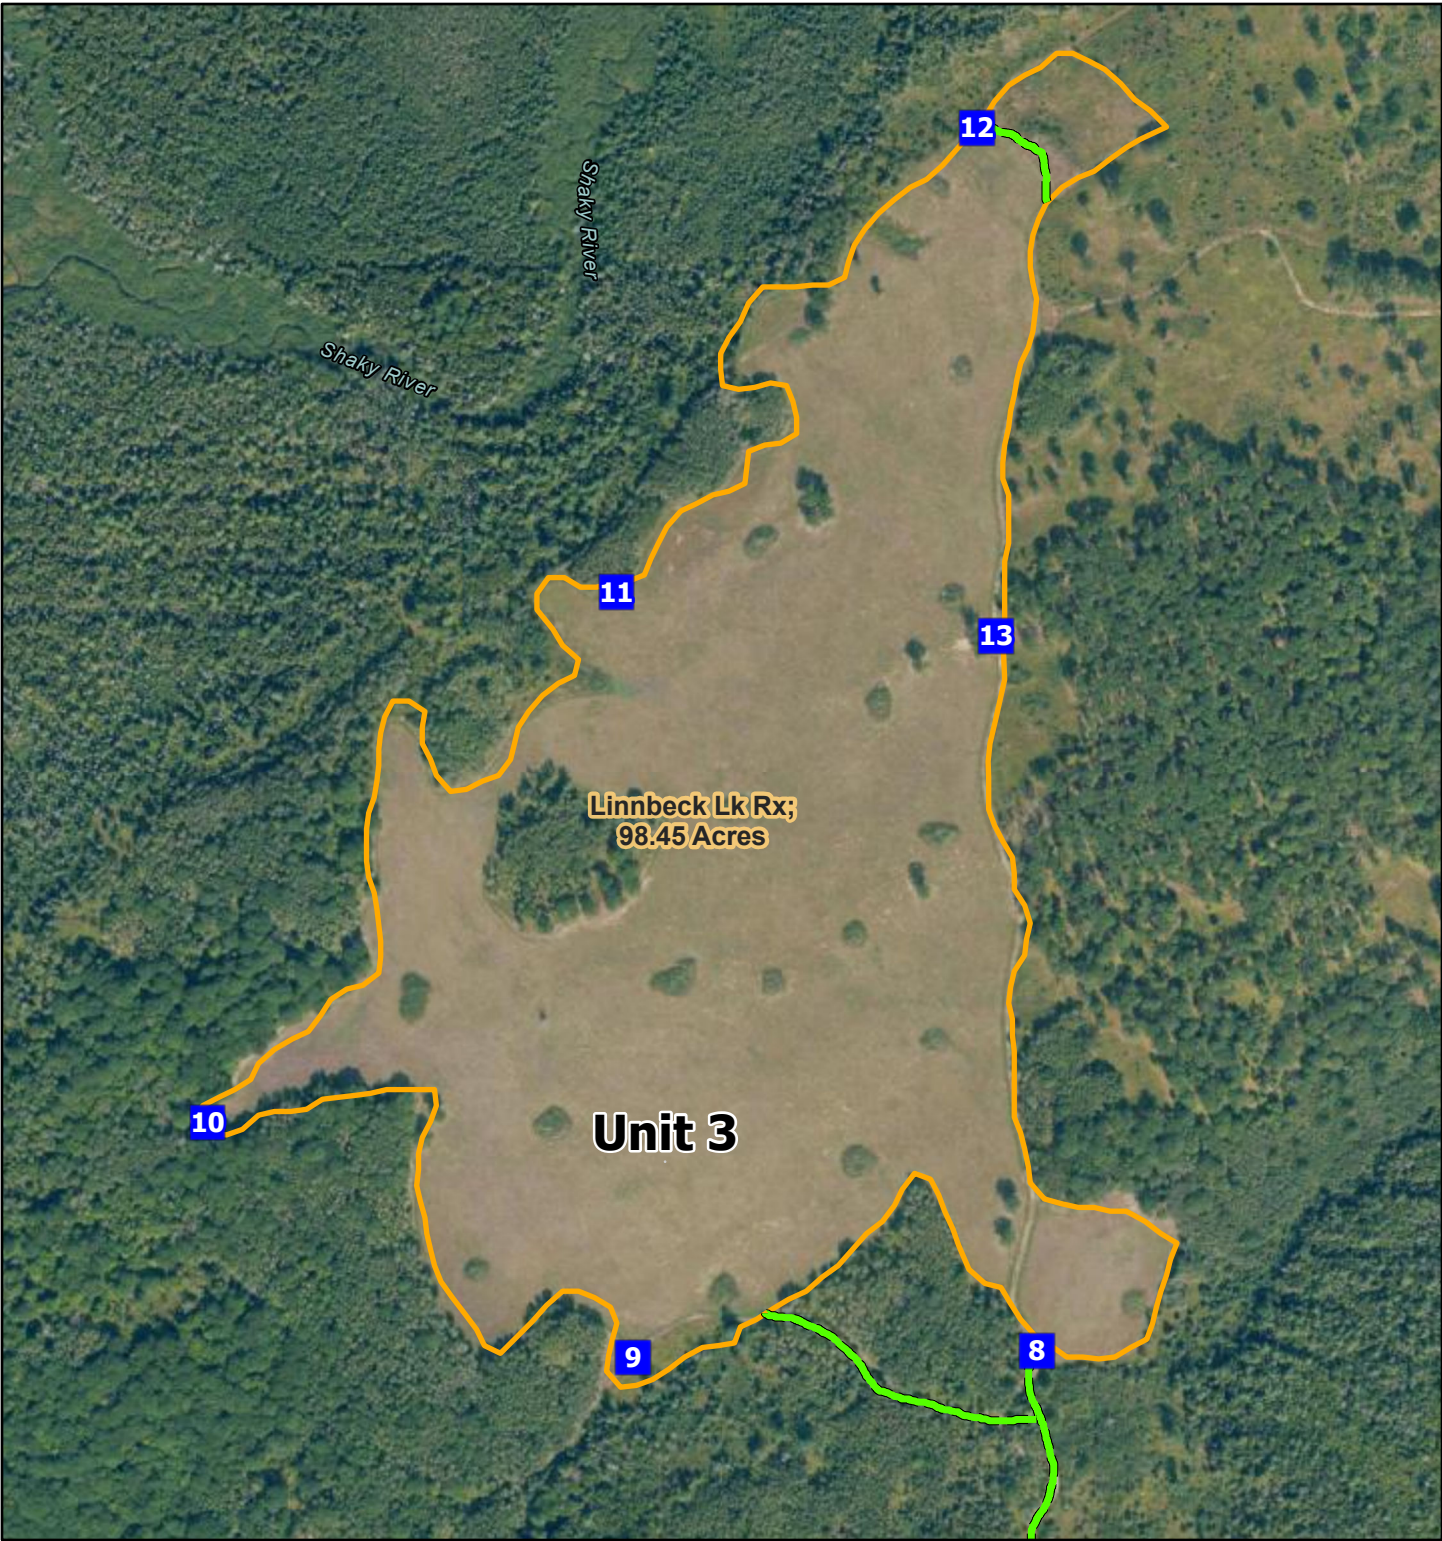

Linnbeck Lake RX

4/20/2026, 4:10:51 PM

1:9,028

					 0 0.05 0.1 0.2 mi 0 0.07 0.15 0.3 km
					Rep Sources: Esri, TomTom, Garmin, FAO, NOAA, USGS, (c) OpenStreetMap contributors, and the GIS User Community, Source: Esri, USDA FSA Hot Fire