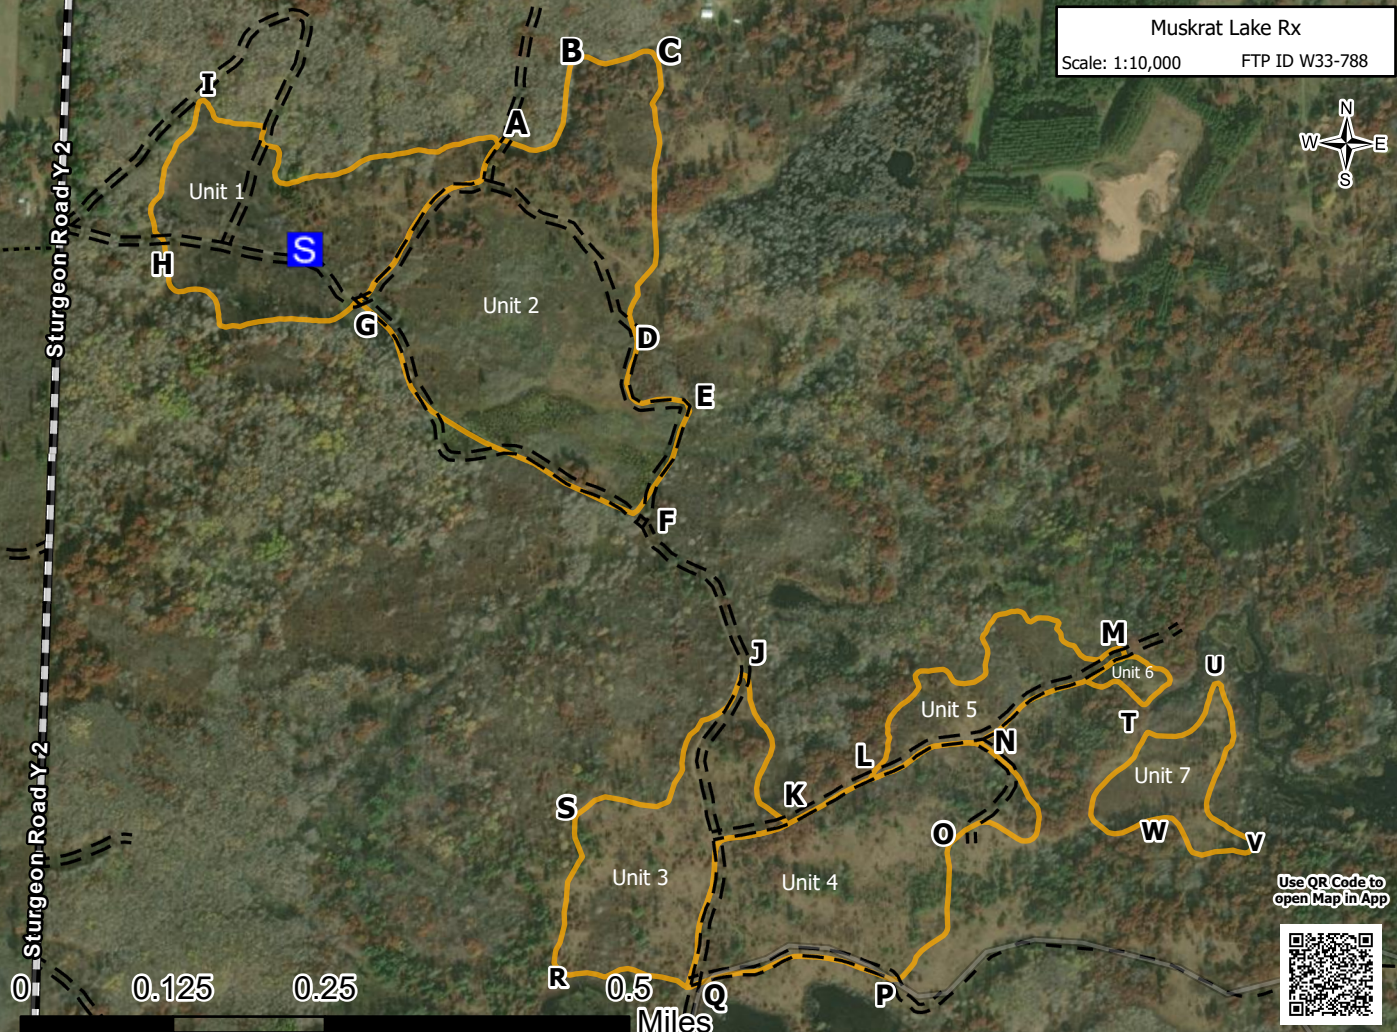

Muskrat Lake Rx

Scale: 1:10,000

FTP ID W33-788

Unit 1

Unit 2

Unit 6

Unit 7

Unit 5

Unit 3

Unit 4

0.125

0.25

0.5

Miles

Use QR Code to open Map in App