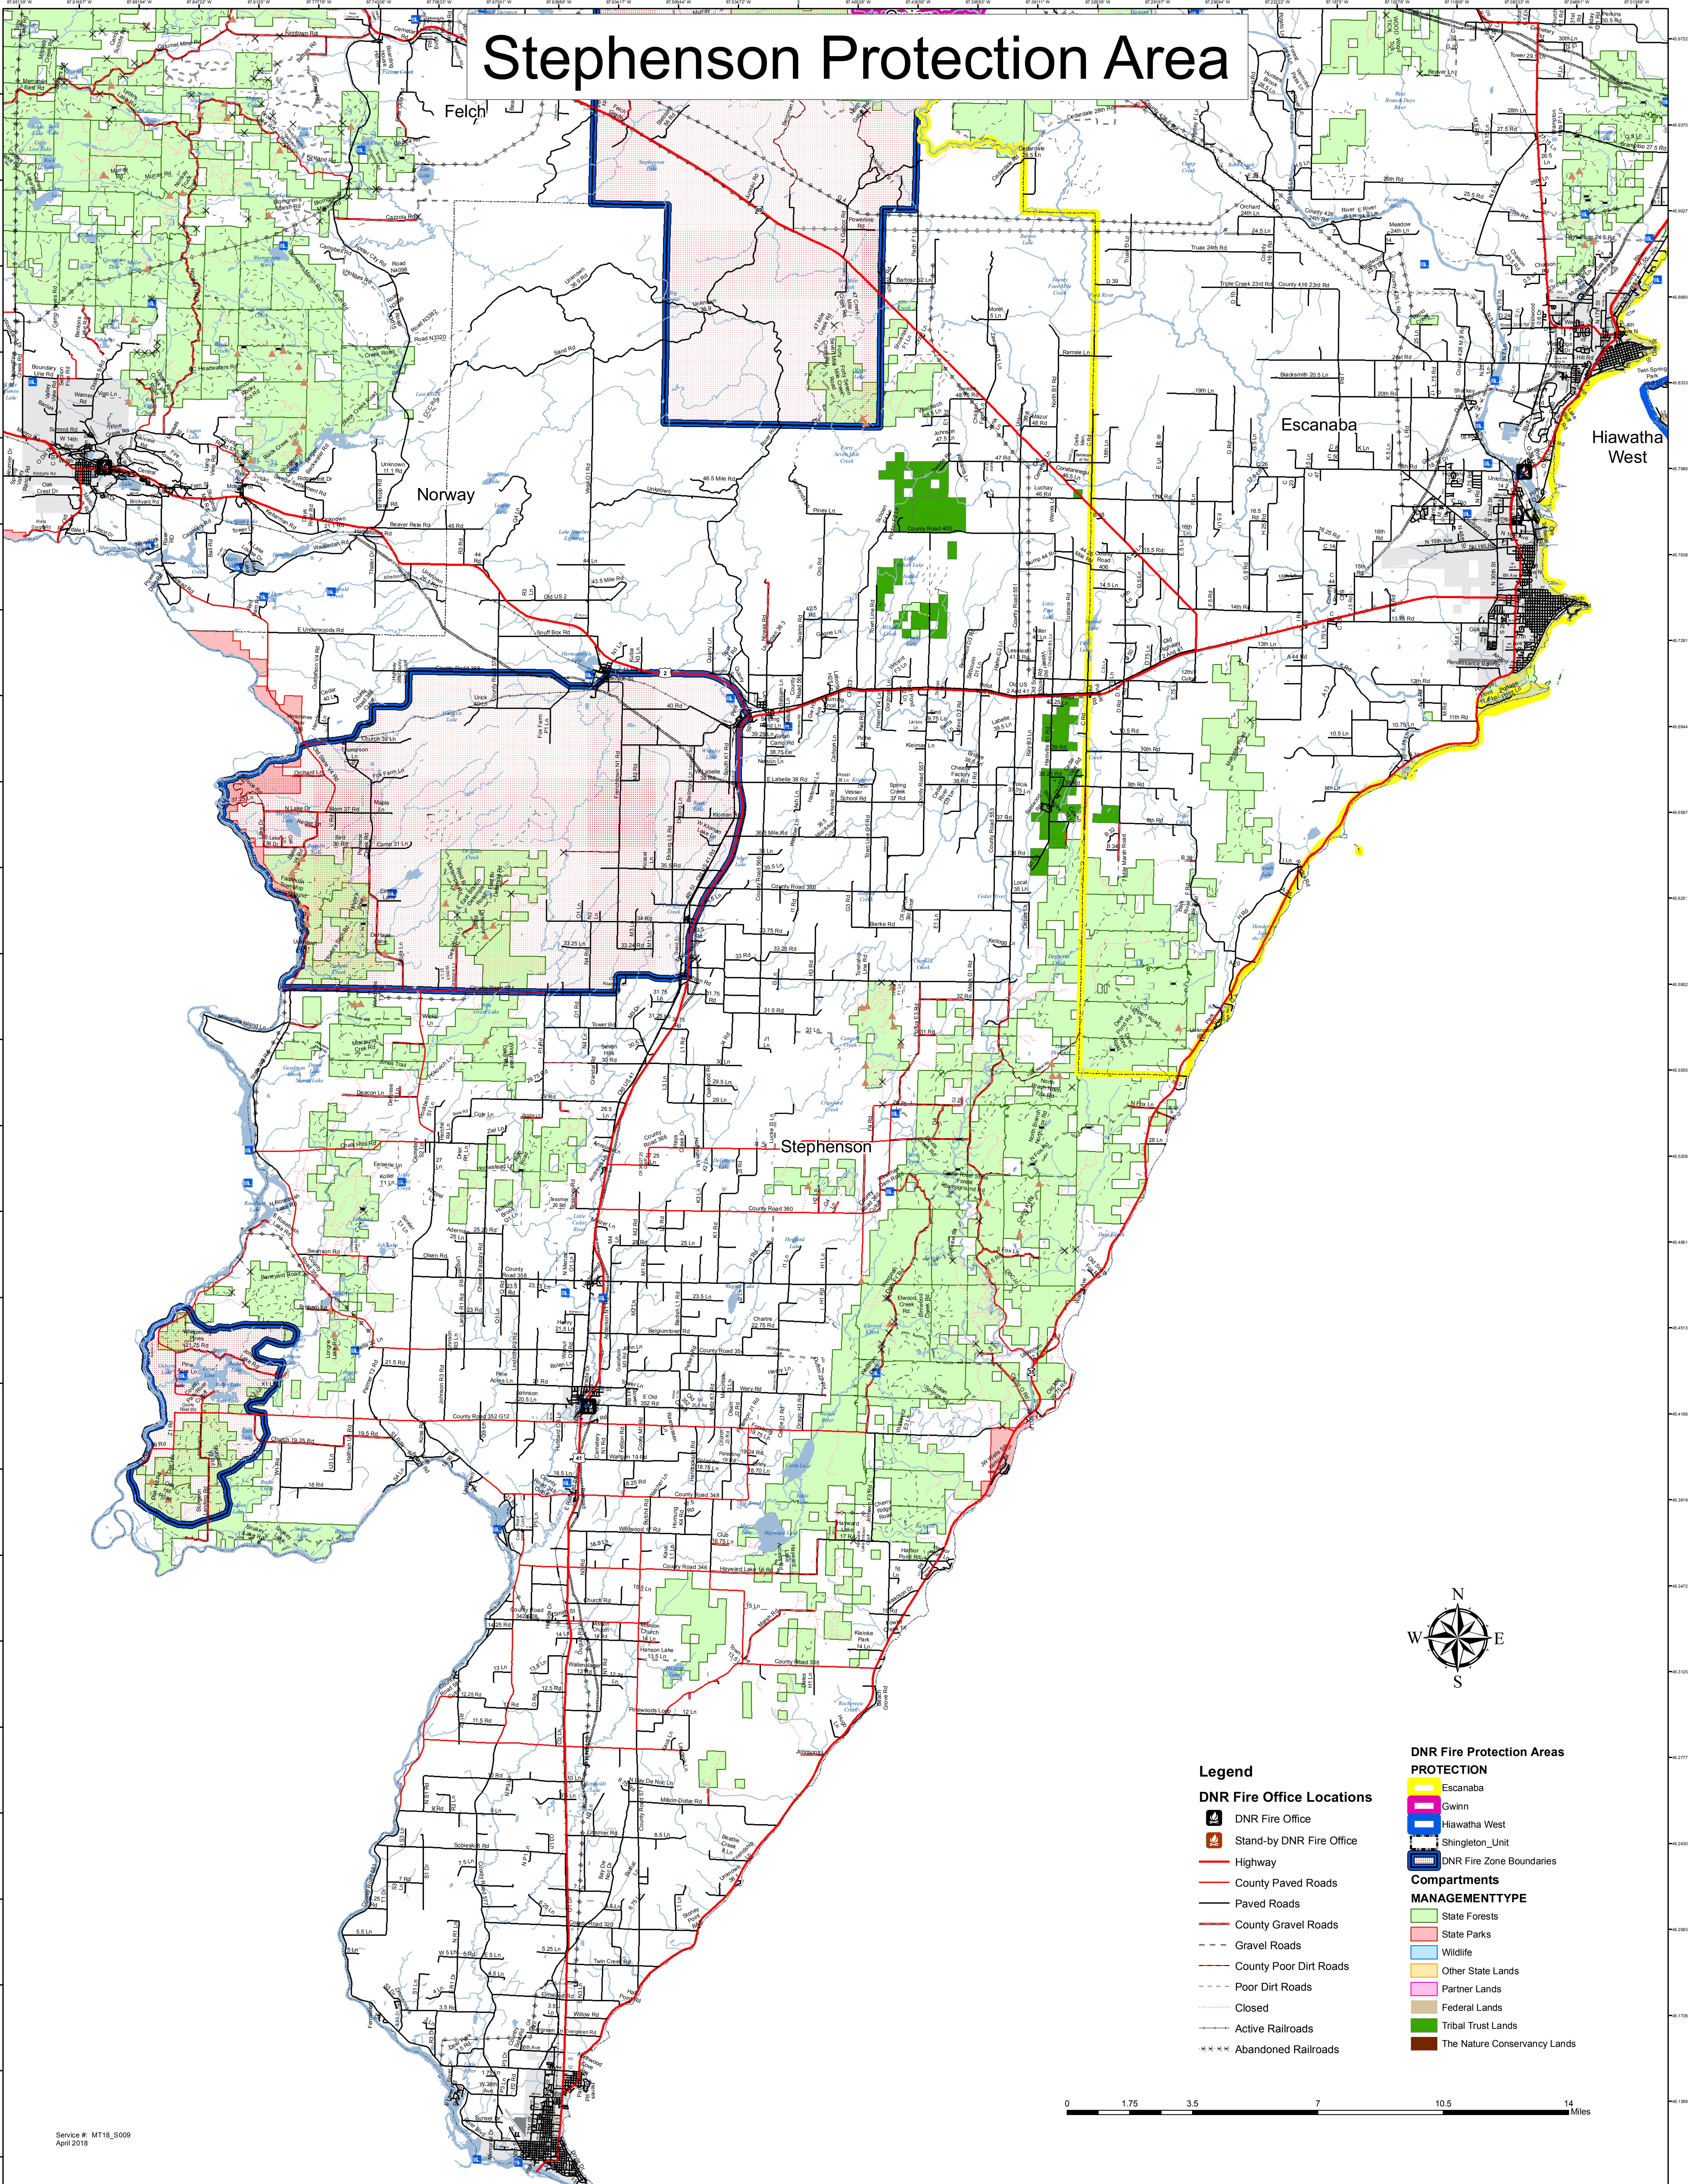

# Stephenson Protection Area

## Legend

### DNR Fire Office Locations

- DNR Fire Office
- Stand-by DNR Fire Office
- Highway
- County Paved Roads
- Paved Roads
- County Gravel Roads
- Gravel Roads
- County Poor Dirt Roads
- Poor Dirt Roads
- Closed
- Active Railroads
- Abandoned Railroads

### DNR Fire Protection Areas

- Escanaba
- Gwinn
- Hiawatha West
- Shingleton\_Unit
- DNR Fire Zone Boundaries