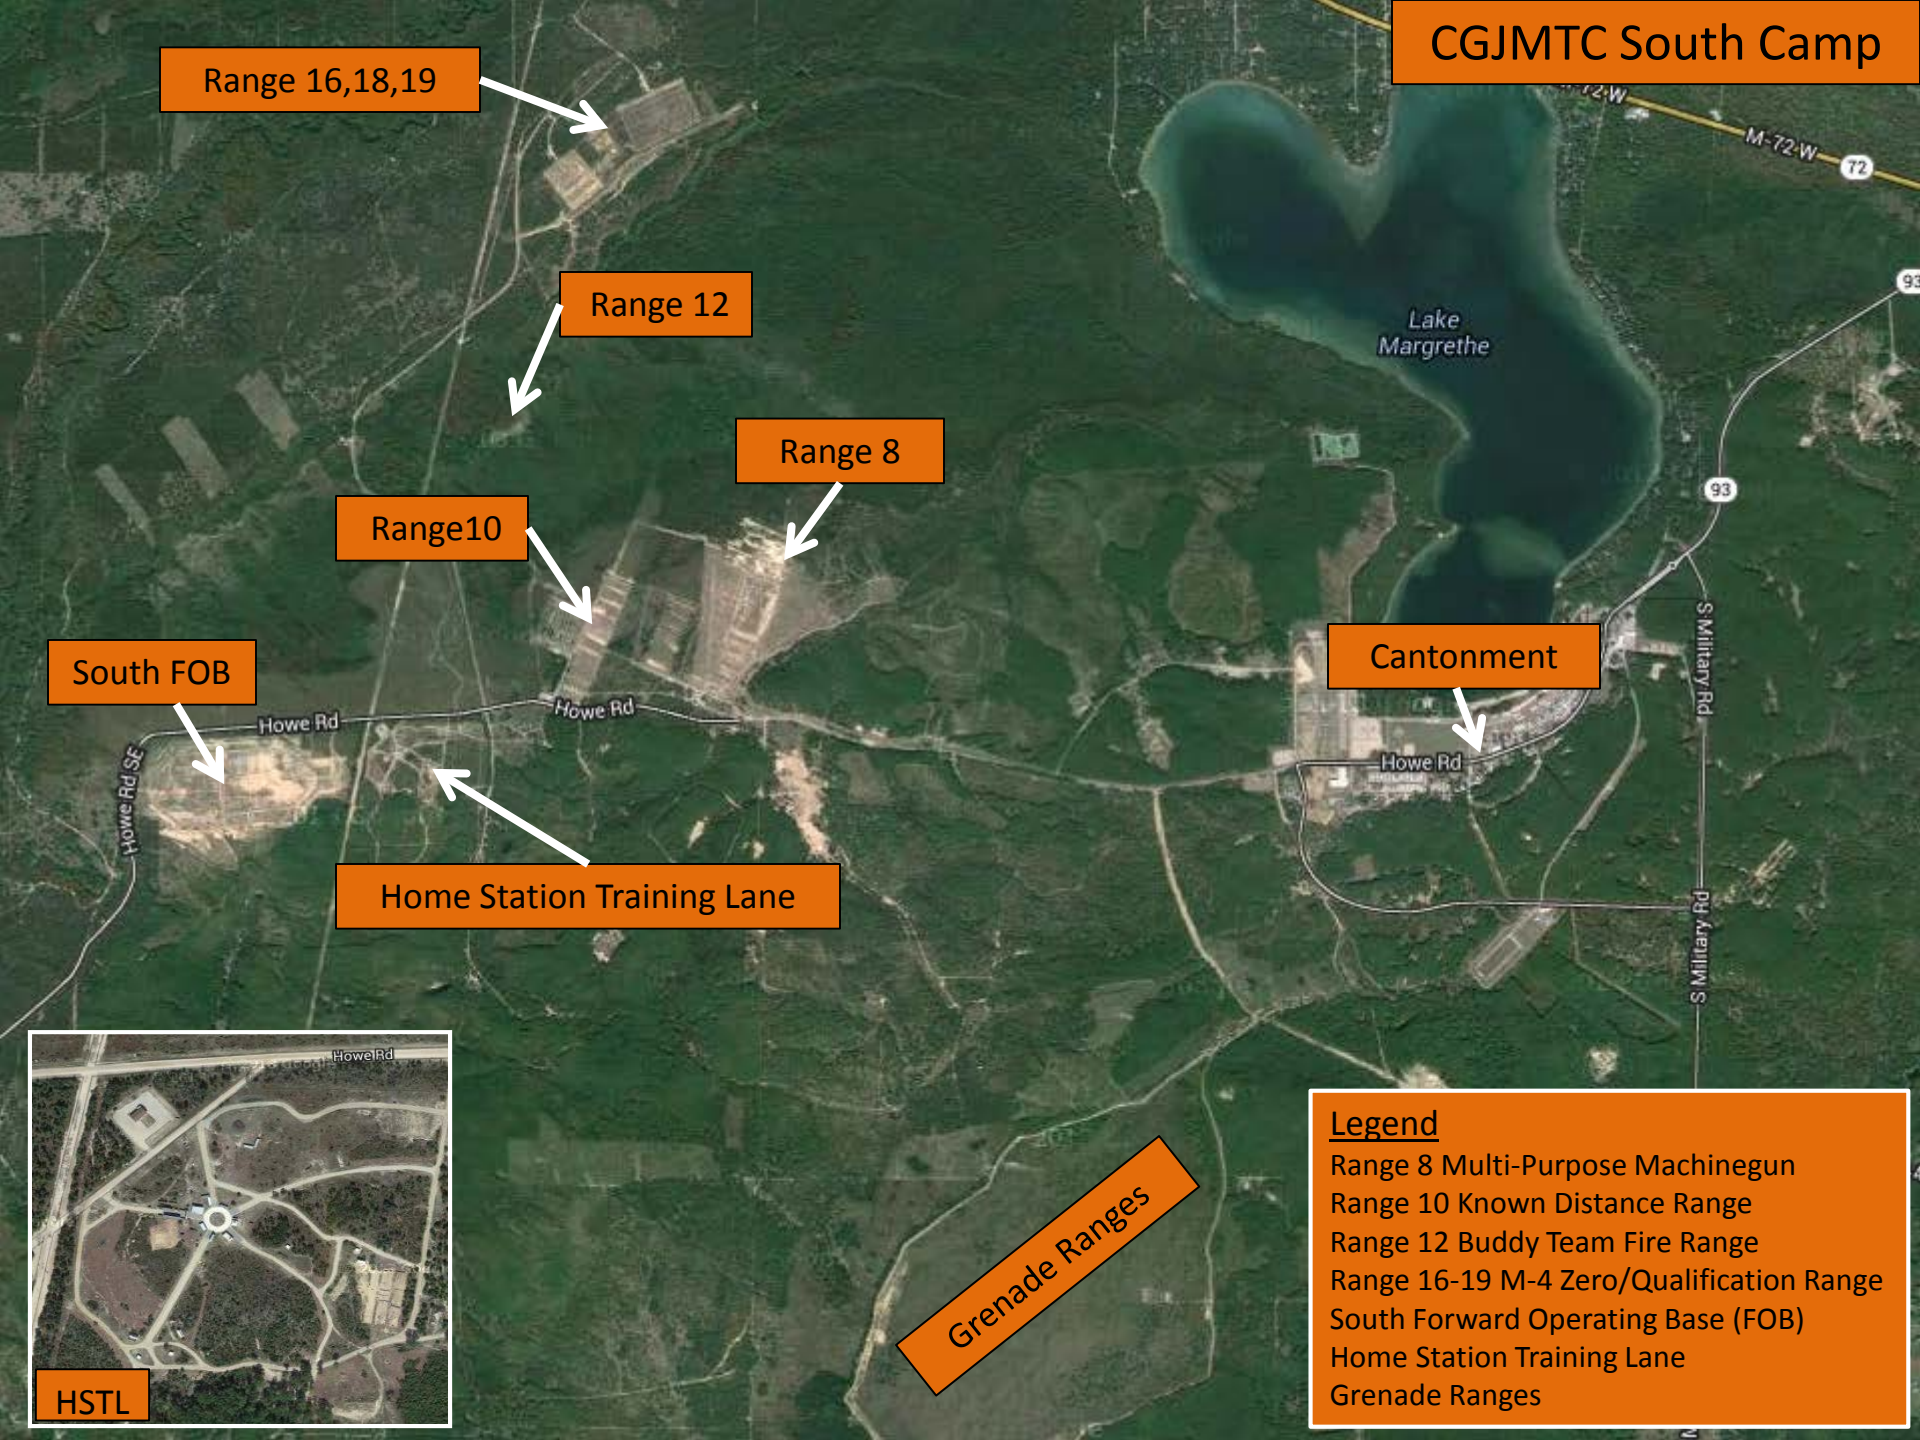

# CGJMTC South Camp

Range 16,18,19

Range 12

Range 8

Range 10

South FOB

Cantonment

Home Station Training Lane

Grenade Ranges

**Legend**

- Range 8 Multi-Purpose Machinegun
- Range 10 Known Distance Range
- Range 12 Buddy Team Fire Range
- Range 16-19 M-4 Zero/Qualification Range
- South Forward Operating Base (FOB)
- Home Station Training Lane
- Grenade Ranges

# CGJMTC North Camp

Range 40 Complex

OP-5

Range 44

Impact Area

Range 41

North FOB

MPRC/Range 30 Complex