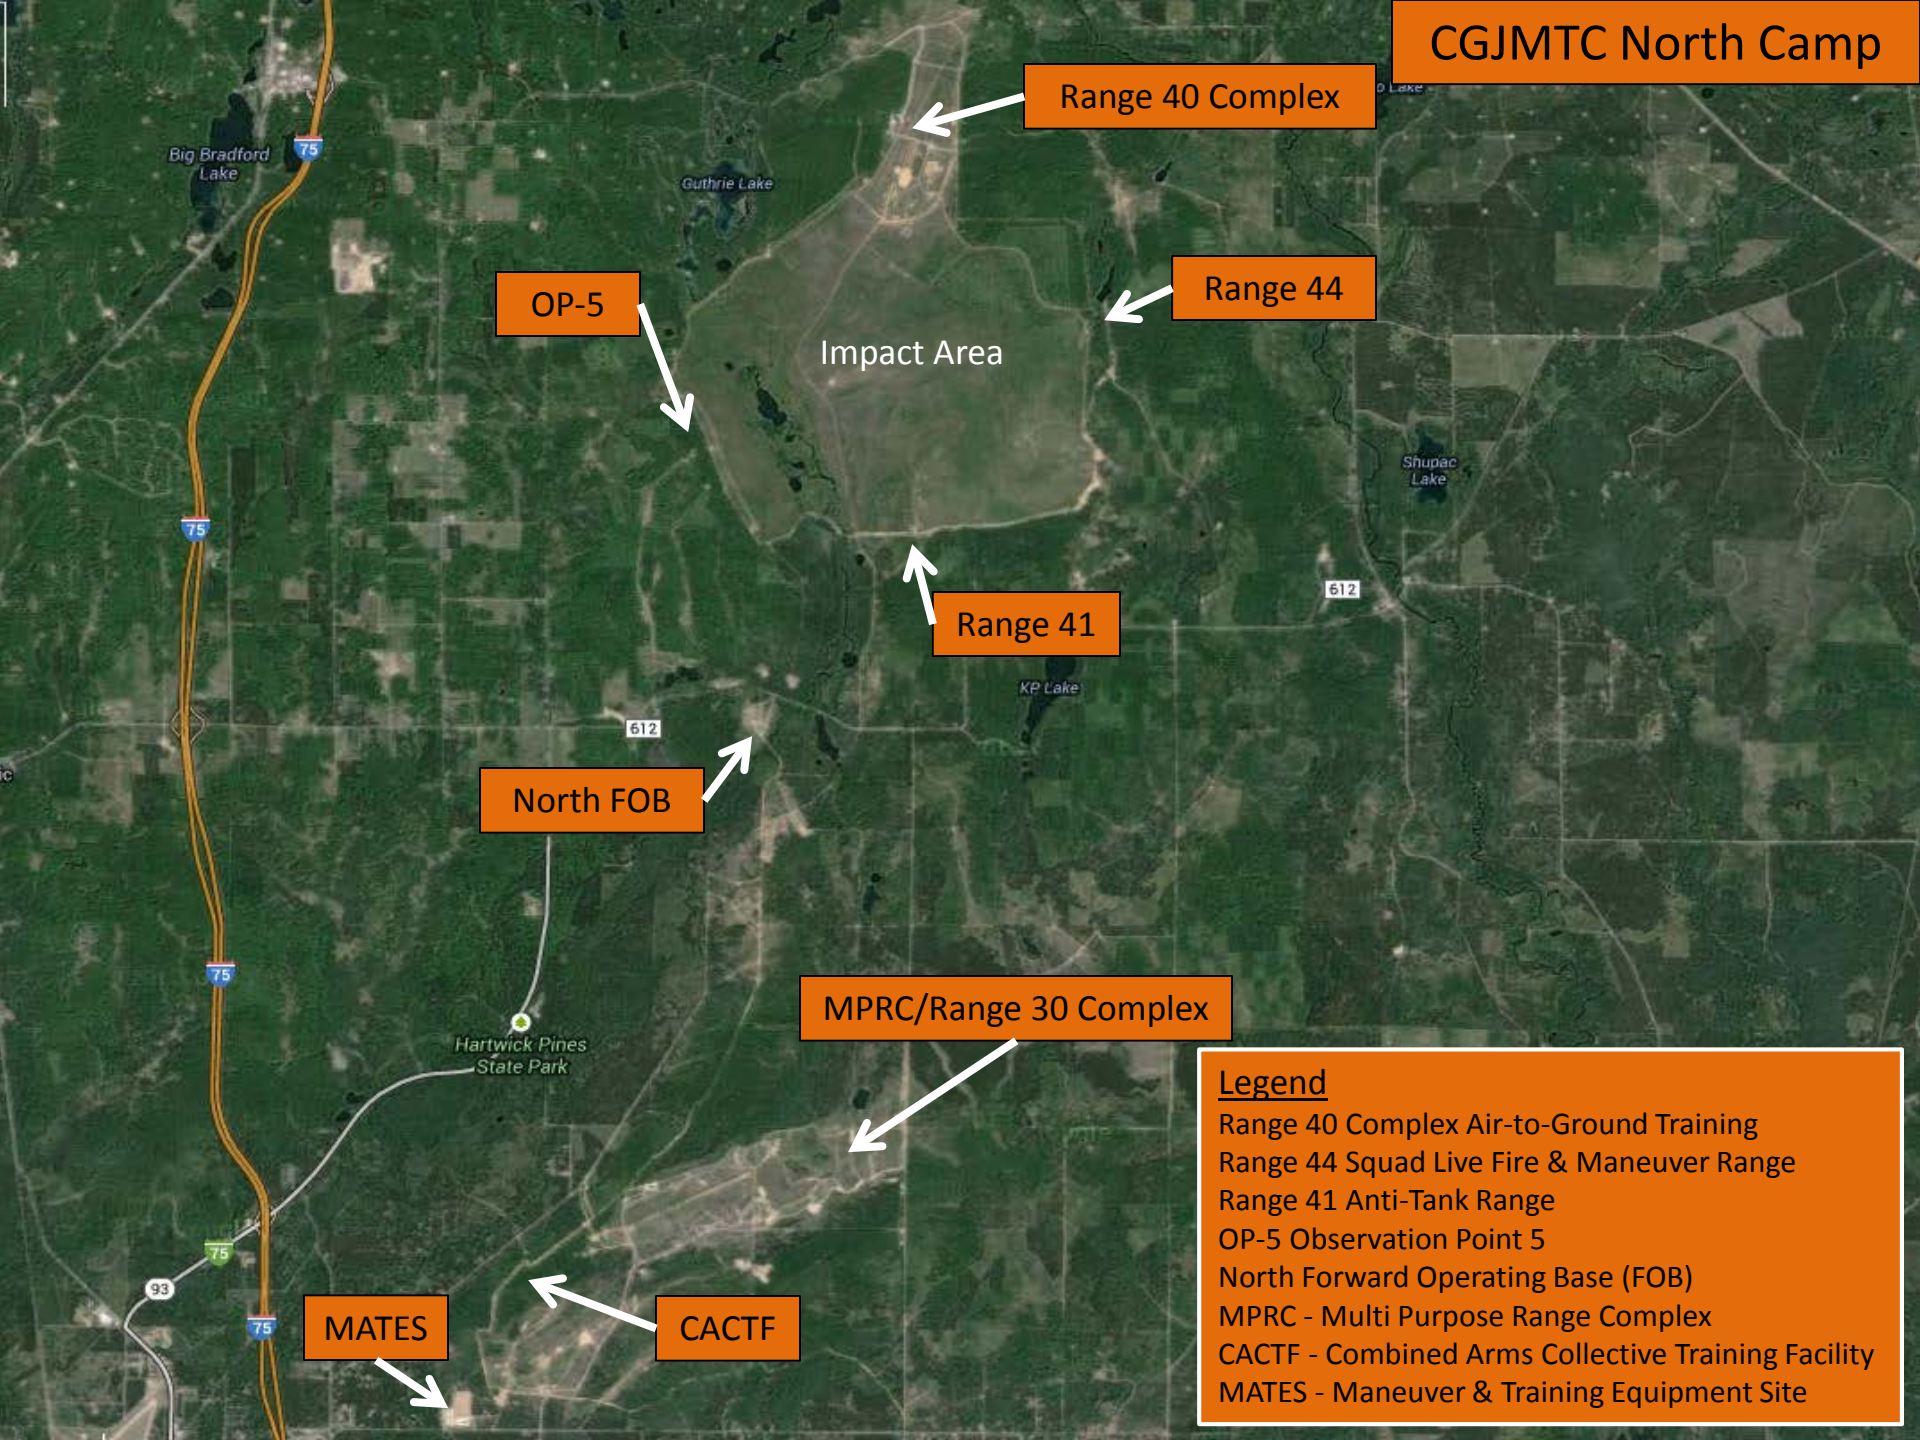

# CGJMTC South Camp

Range 16,18,19

Range 12

Range 8

Range 10

South FOB

Cantonment

Home Station Training Lane

Grenade Ranges

**Legend**

- Range 8 Multi-Purpose Machinegun
- Range 10 Known Distance Range
- Range 12 Buddy Team Fire Range
- Range 16-19 M-4 Zero/Qualification Range
- South Forward Operating Base (FOB)
- Home Station Training Lane
- Grenade Ranges

# CGJMTC North Camp

Range 40 Complex

OP-5

Range 44

Impact Area

Range 41

North FOB

MPRC/Range 30 Complex