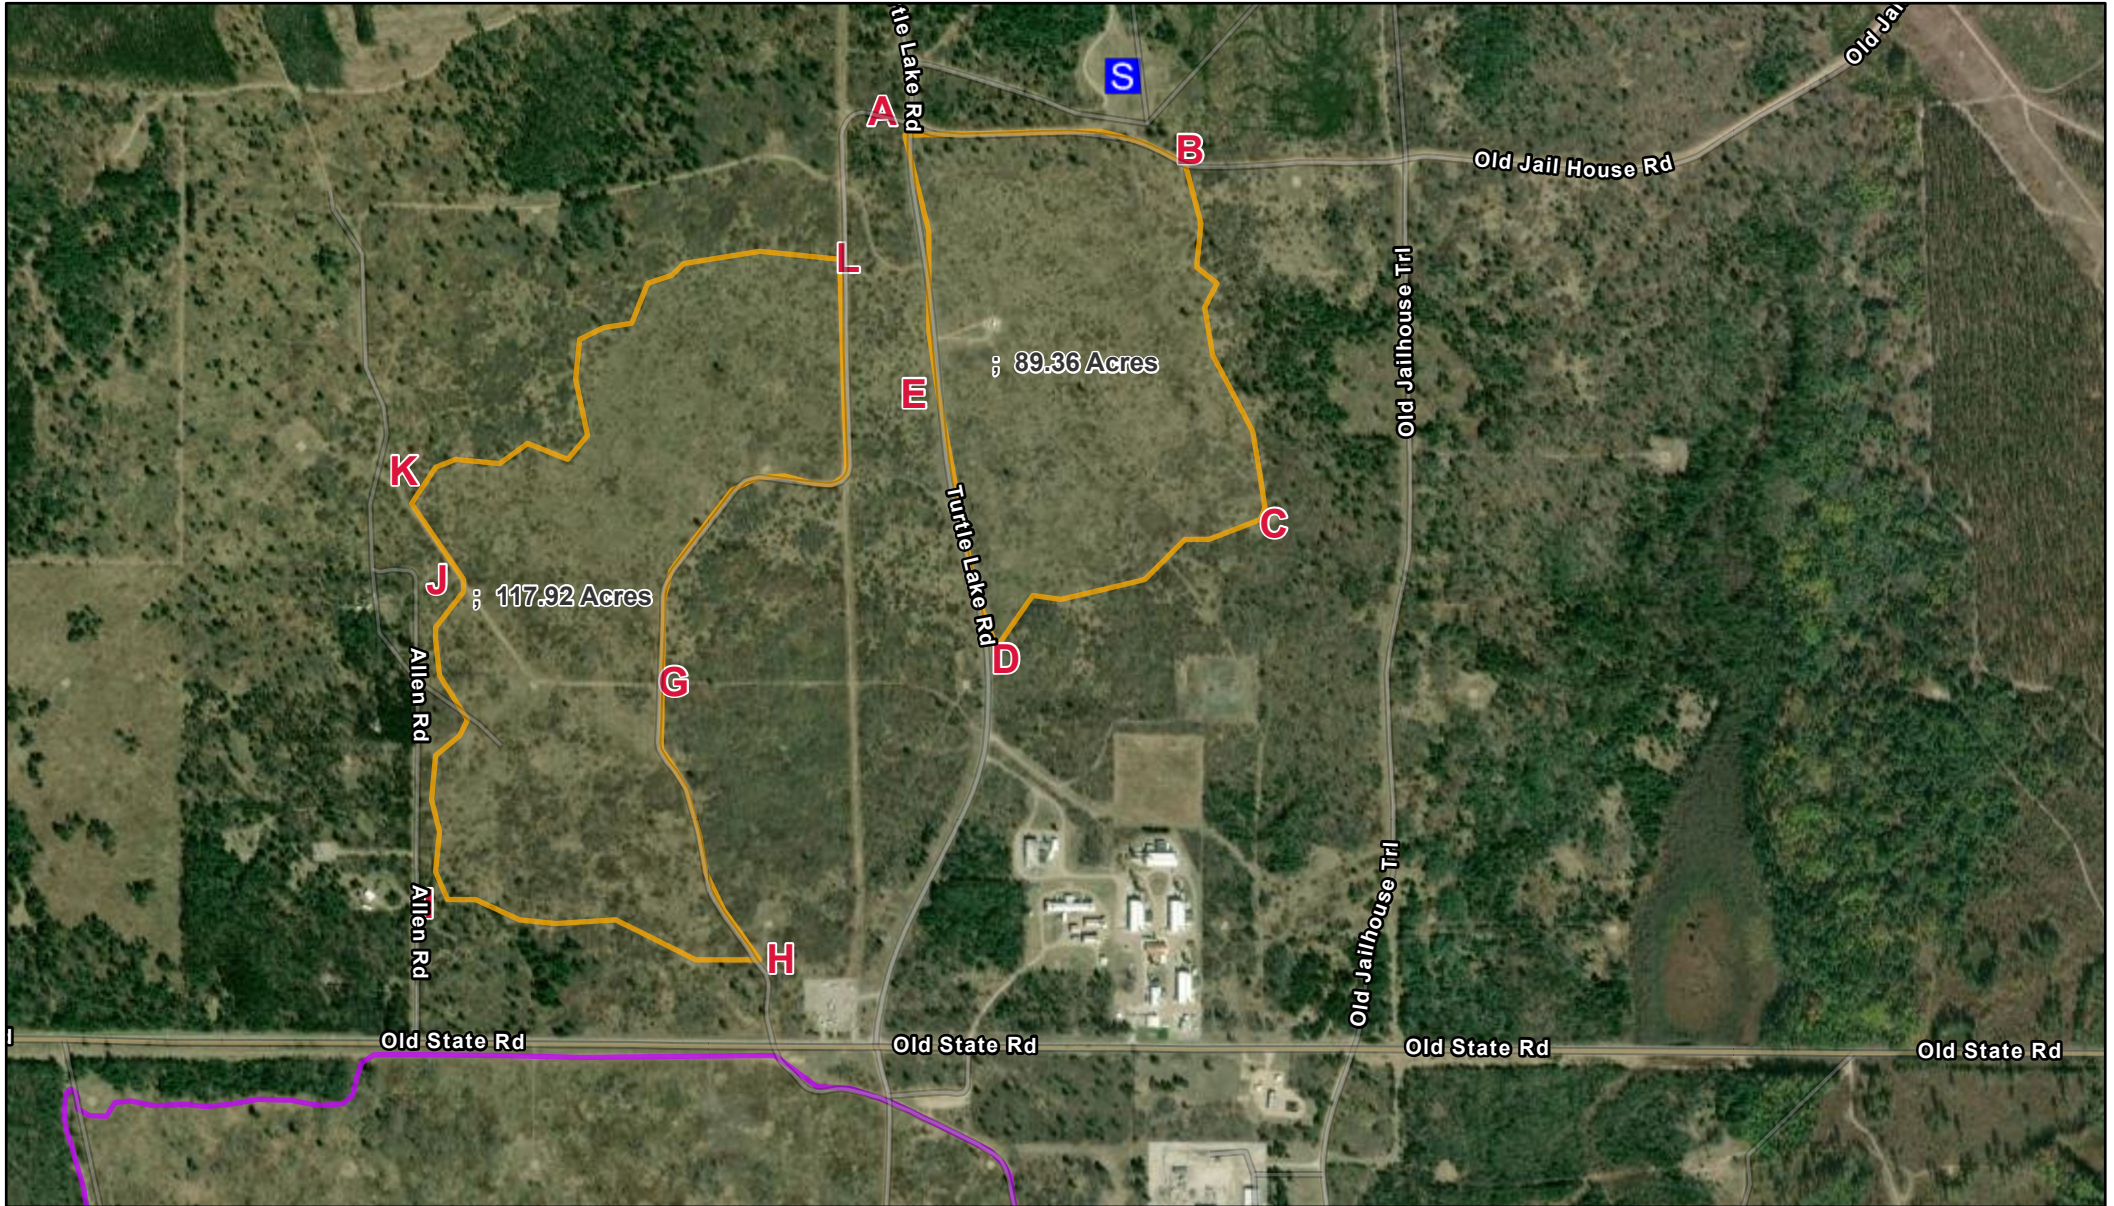

Fire Editor Map

2/12/2025, 1:59:11 PM

1801ef3942b-layer-71 1801ef39427-layer-67

Staging Area

Prescribed Burn Proposed

Prescribed Burn Completed

1:18,056

0 0.1 0.2 0.4 mi