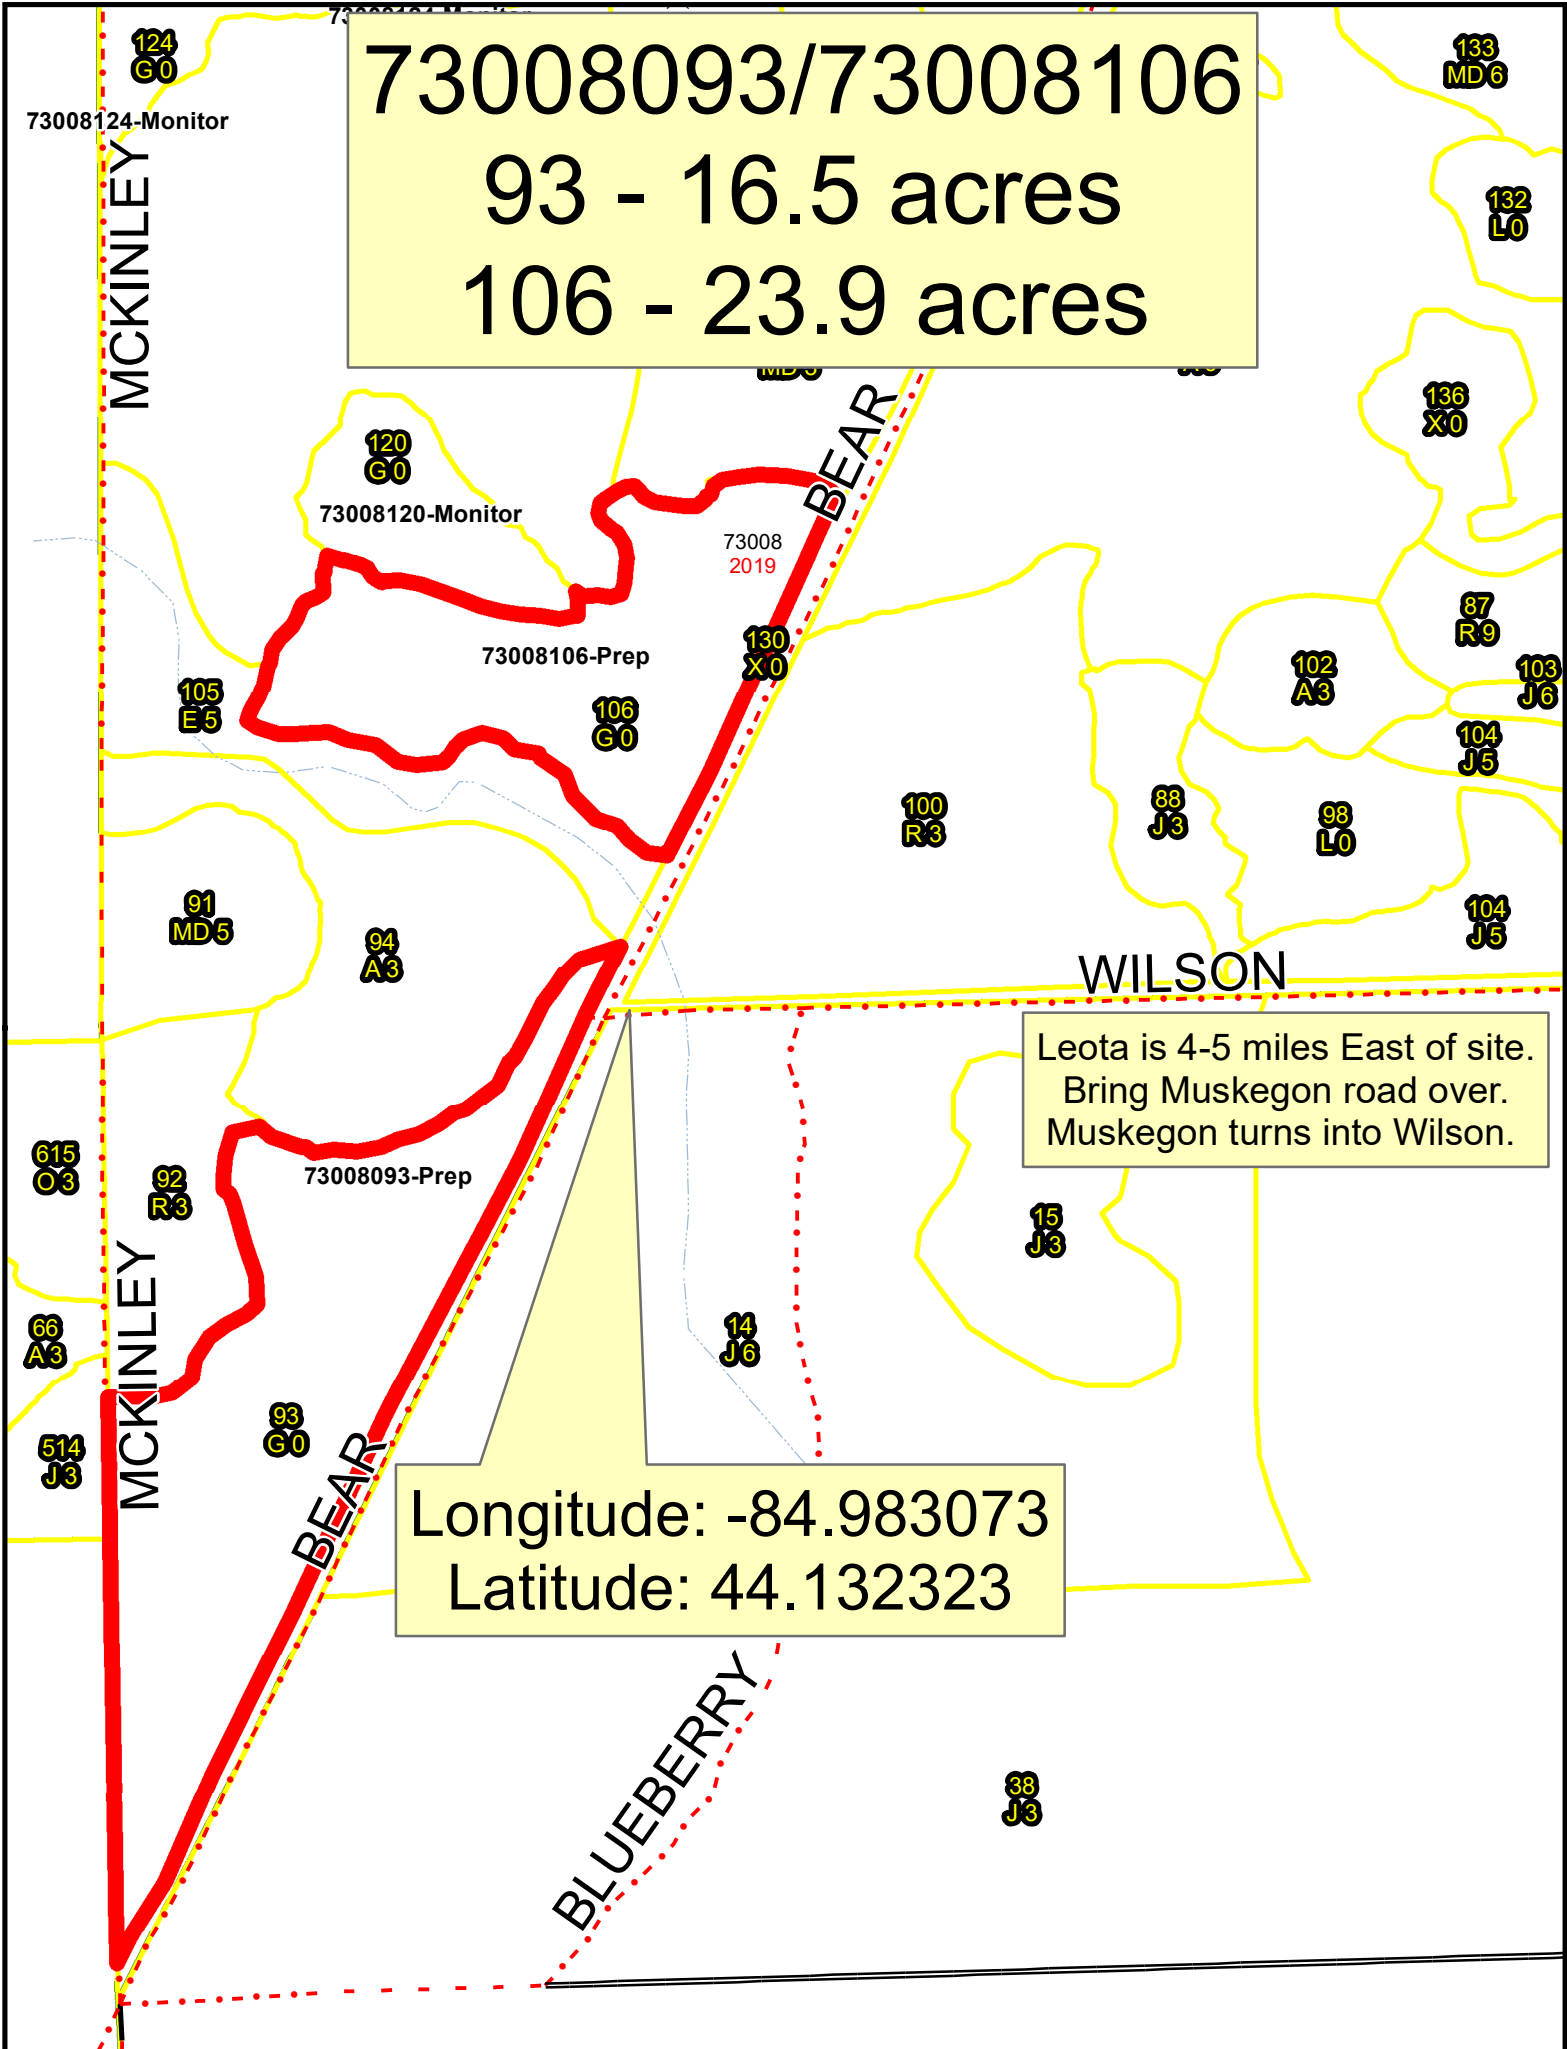

73008093/73008106  
93 - 16.5 acres  
106 - 23.9 acres

Leota is 4-5 miles East of site.  
Bring Muskegon road over.  
Muskegon turns into Wilson.

Longitude: -84.983073  
Latitude: 44.132323