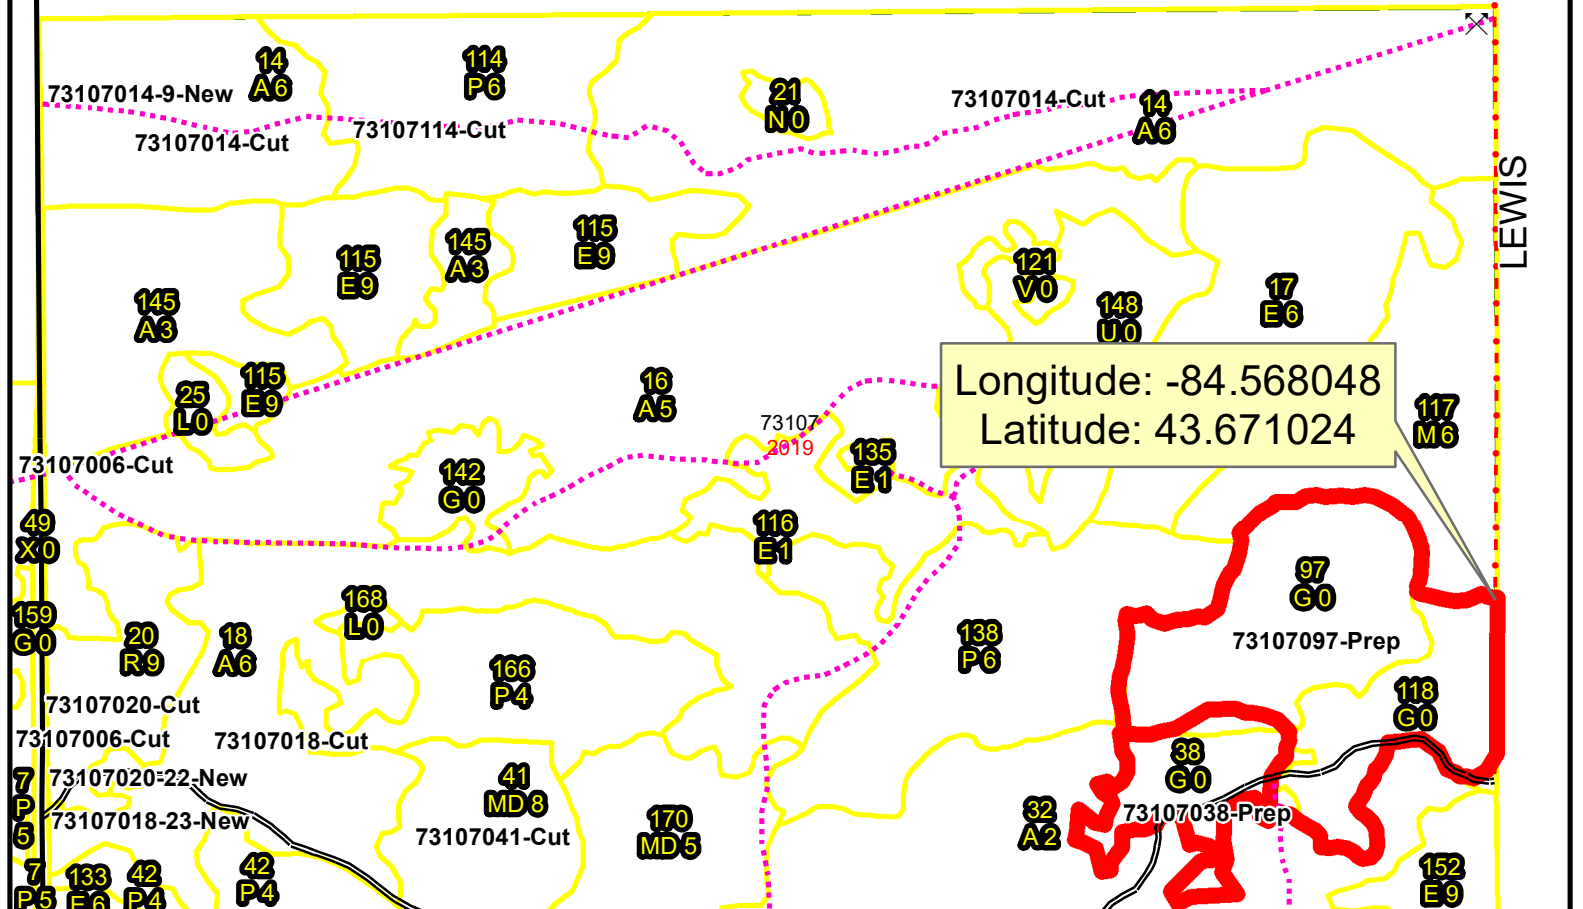

73107038/097
38 - 6.1 acres
97 - 23.4 acres

COLEMAN

LEWIS

MCNALLY

COLEMAN

LEWIS

Longitude: -84.568048
Latitude: 43.671024

73107014-9-New
73107014-Cut
73107114-Cut
73107014-Cut
73107006-Cut
73107020-Cut
73107006-Cut
73107018-Cut
73107020-22-New
73107018-23-New
73107041-Cut