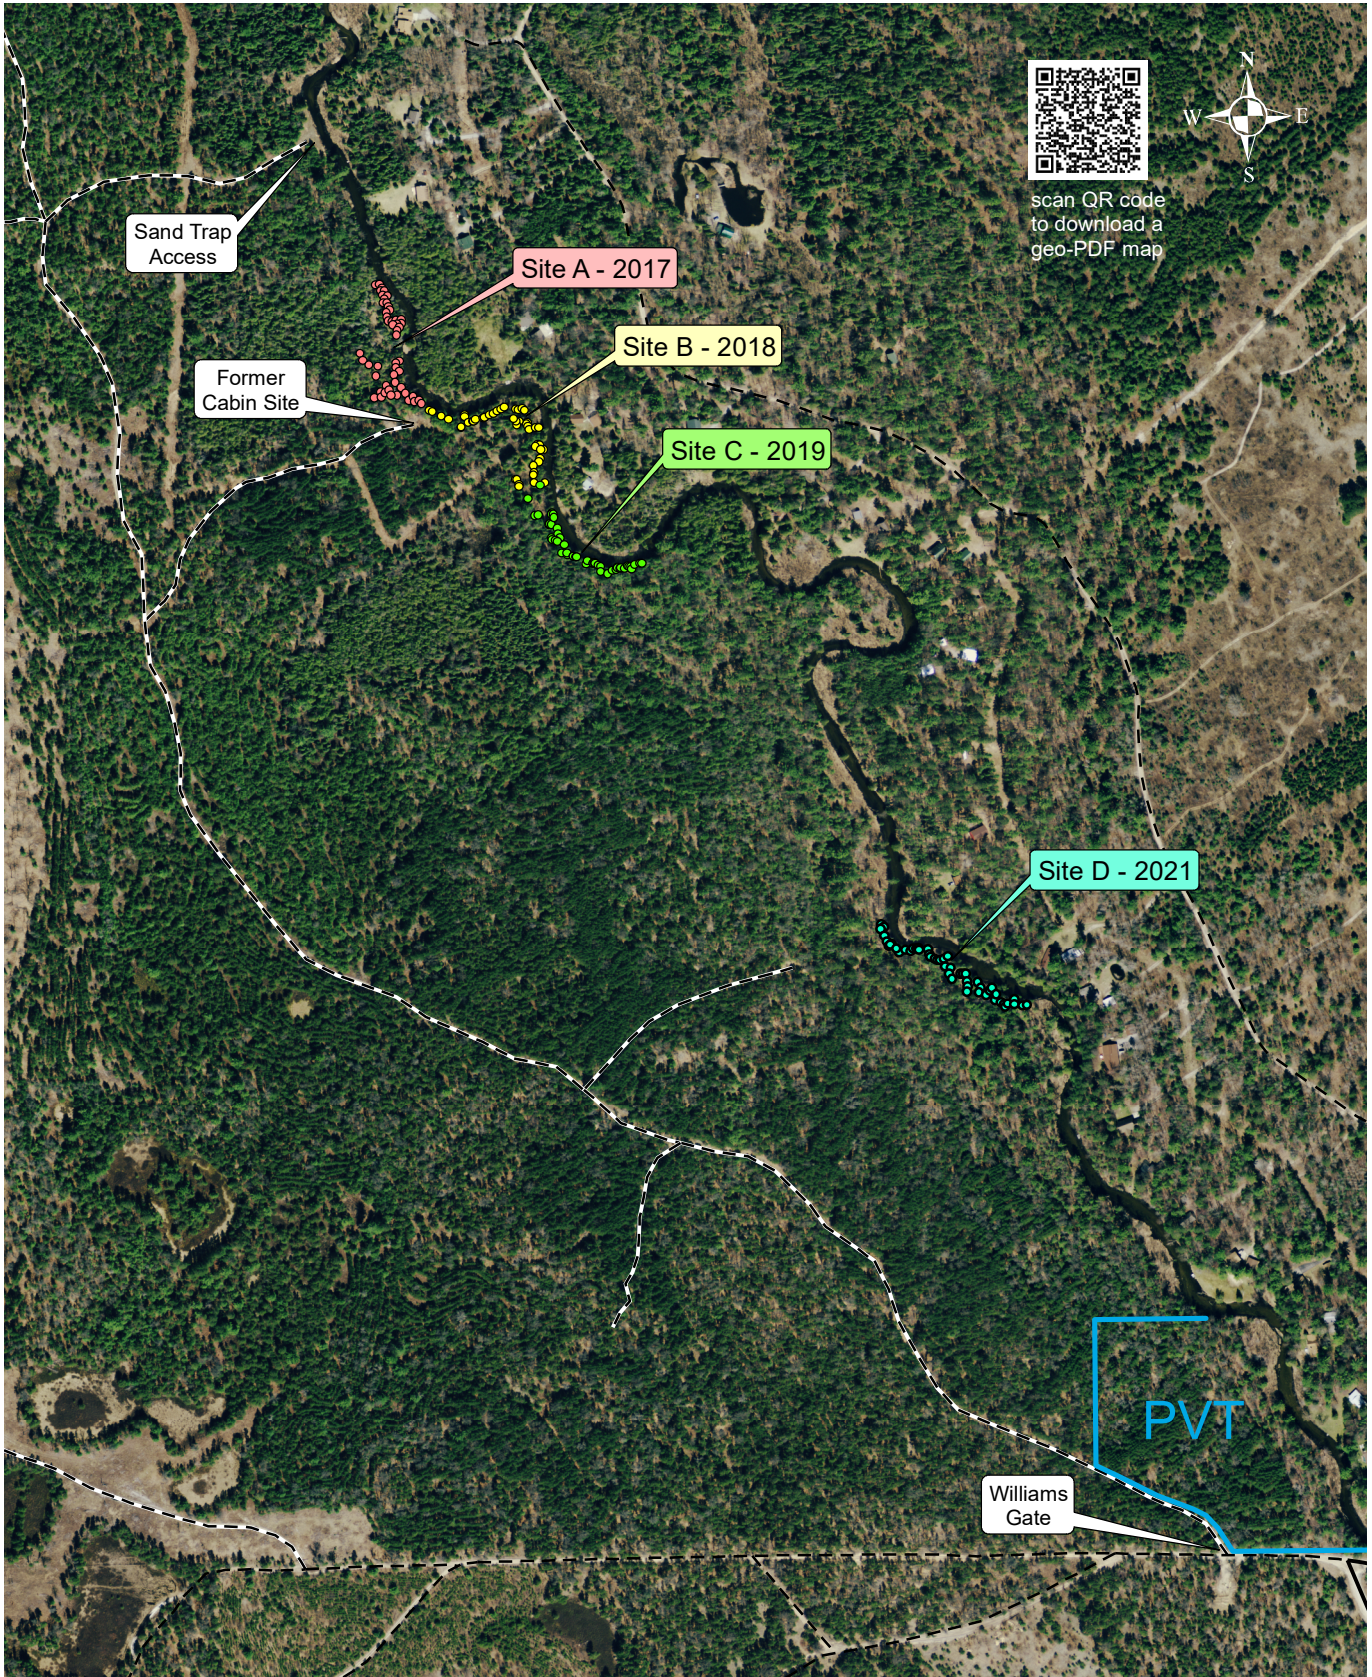

Williams Tract - Cedars for the AuSable 2017- 2021

0 340 680 1,020 1,360 Feet

May 2021