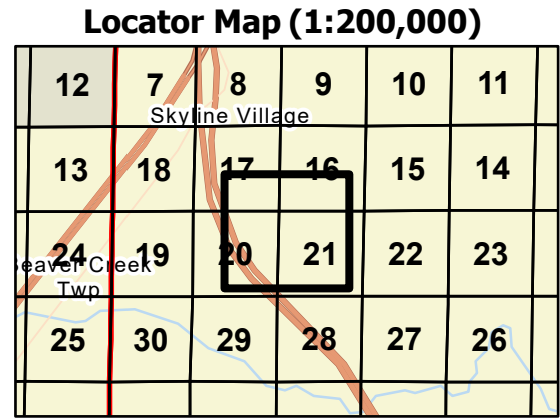

TIMBER SALE MAP

This information provided by authority of Part 525, 1994 PA 451, as amended.

Sale Number 72-015-22	Date 12/06/2023

Forest Management Unit Grayling	County Crawford	Mapped By: Anna Pike, Hoffman Cruised By: Anna Pike

Scale 1:20,000	Page 2	Of 2

Township 25N	Range 03W	Section(s) and Subdivision(s) Sec. 19 NWNW; Sec. 20 SENW,S1/2NE; Sec. 21 N1/2NW,NWNE

Cover Type			
A = Aspen	J = Jack Pine	O = Oak	U = Upland Brush
B = Paper Birch	K = Rock	P = Lowland Poplar	UM = Upland Mix Forest
C = Cedar	L = Lowland Brush	Q = Mixed Swamp Conifer	V = Bog or Marsh
D = Treed Bog	LM = Lowland Mix Forest	R = Red Pine	W = White Pine
E = Swamp Hardwoods	M = Maple, Beech, Birch	S = Black Spruce	X = Non Stocked
F = Spruce/Fir	MC = Mixed Conifer	T = Tamarack	Y = Sand
G = Grass	MD = Mixed Deciduous	Z = Water	
H = Hemlock	N = Marsh		

Density	
0 = Non Stocked	5 = Pole Timber Medium
1 = Seedling Sapling Poor	6 = Pole Timber Well
2 = Seedling Sapling Medium	7 = Saw Timber Poor
3 = Seedling Sapling Well	8 = Saw Timber Medium
4 = Pole Timber Poor	9 = Saw Timber Well

PU #	Acres
1	10.2
2	12.8
3	38.4
4	3.4
5	26.9

Lost and Never Found
Comp 227
91.7 Acres

Legend

- Against State (Red or Unmarked)
- Payment Unit (Yellow)
- Private Line (Blue/Unmarked)
- Secondary Forest Road
- Paved Road
- Gravel Road
- Private Road
- Temporary Management Access
- Highway
- Field Grade Corner
- New Temp Road Location
- Retention Areas
- Stand
- No Decking
- Powerline
- Nearby Sale
- Recreational Trail

West boundary of PU3 is unmarked and identified by powerline row. West boundary of PU 2 is unmarked and identified by I-75 fencing.

Temp road location

Nearby Sale

Use QR Code to open Map in App