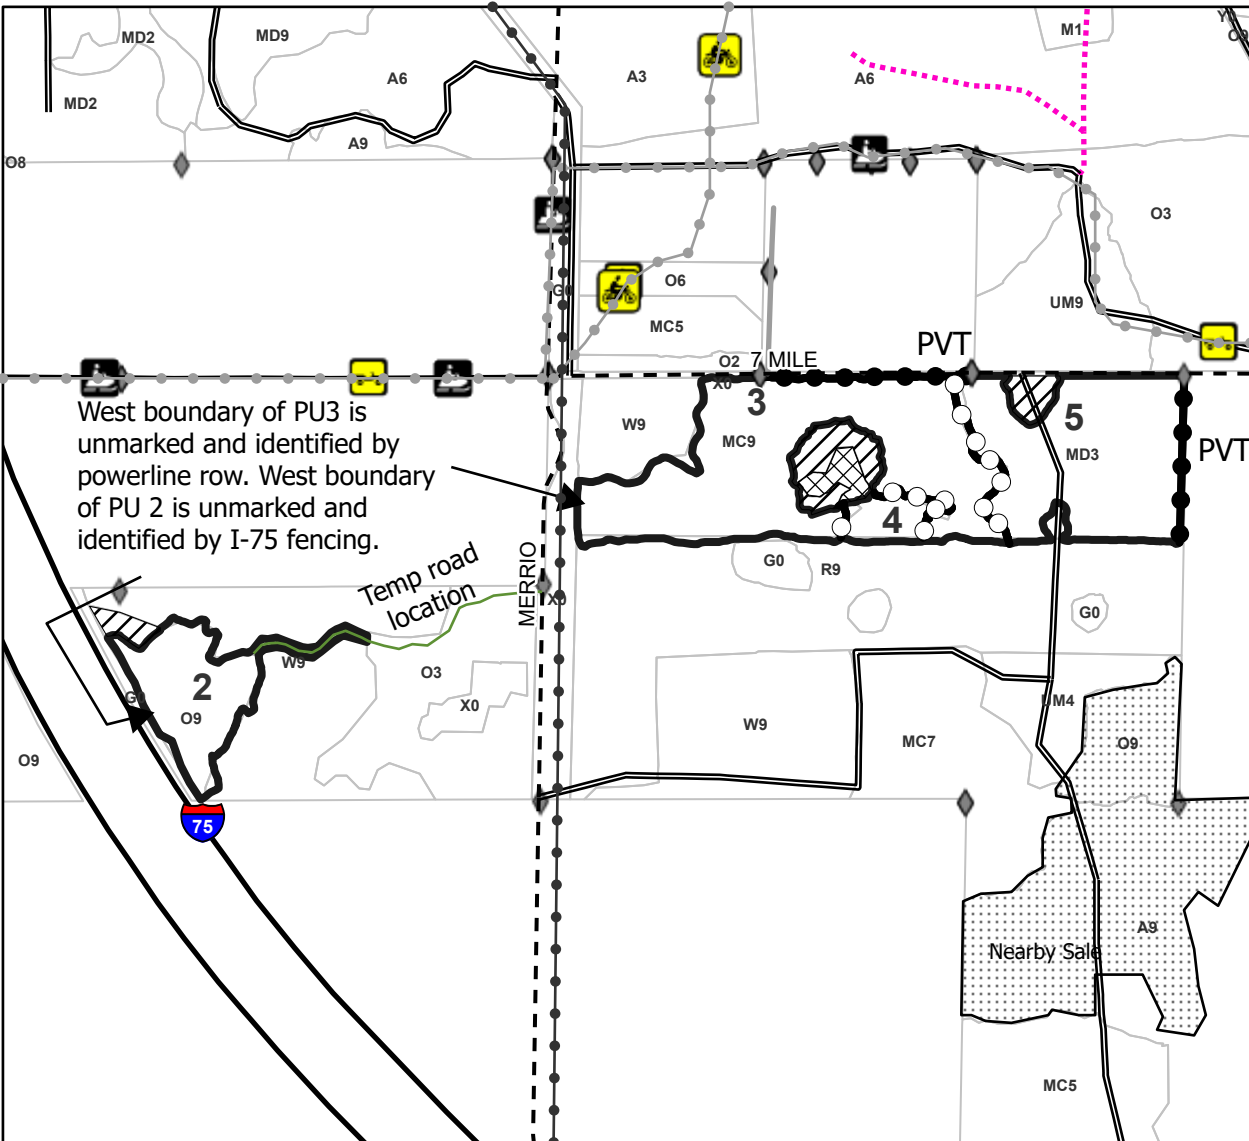

Scale 1:20,000	Page 2	Of 2
-------------------	-----------	---------

Township 25N	Range 03W	Section(s) and Subdivision(s) Sec. 19 NWNW; Sec. 20 SENW,S1/2NE; Sec. 21 N1/2NW,NWNE
-----------------	--------------	-----------------------------------------------------------------------------------------

Density	
0 = Non Stocked	5 = Pole Timber Medium
1 = Seedling Sapling Poor	6 = Pole Timber Well
2 = Seedling Sapling Medium	7 = Saw Timber Poor
3 = Seedling Sapling Well	8 = Saw Timber Medium
4 = Pole Timber Poor	9 = Saw Timber Well

PU #	Acres
1	10.2
2	12.8
3	38.4
4	3.4
5	26.9

Lost and Never Found
Comp 227
91.7 Acres

Legend

- Against State (Red or Unmarked)
- Payment Unit (Yellow)
- Private Line (Blue/Unmarked)
- Secondary Forest Road
- Paved Road
- Gravel Road
- Private Road
- Temporary Management Access
- Highway
- Field Grade Corner
- New Temp Road Location
- Retention Areas
- Stand
- No Decking
- Powerline
- Nearby Sale
- Recreational Trail

West boundary of PU3 is unmarked and identified by powerline row. West boundary of PU 2 is unmarked and identified by I-75 fencing.

Temp road location

Nearby Sale

Use QR Code to open Map in App