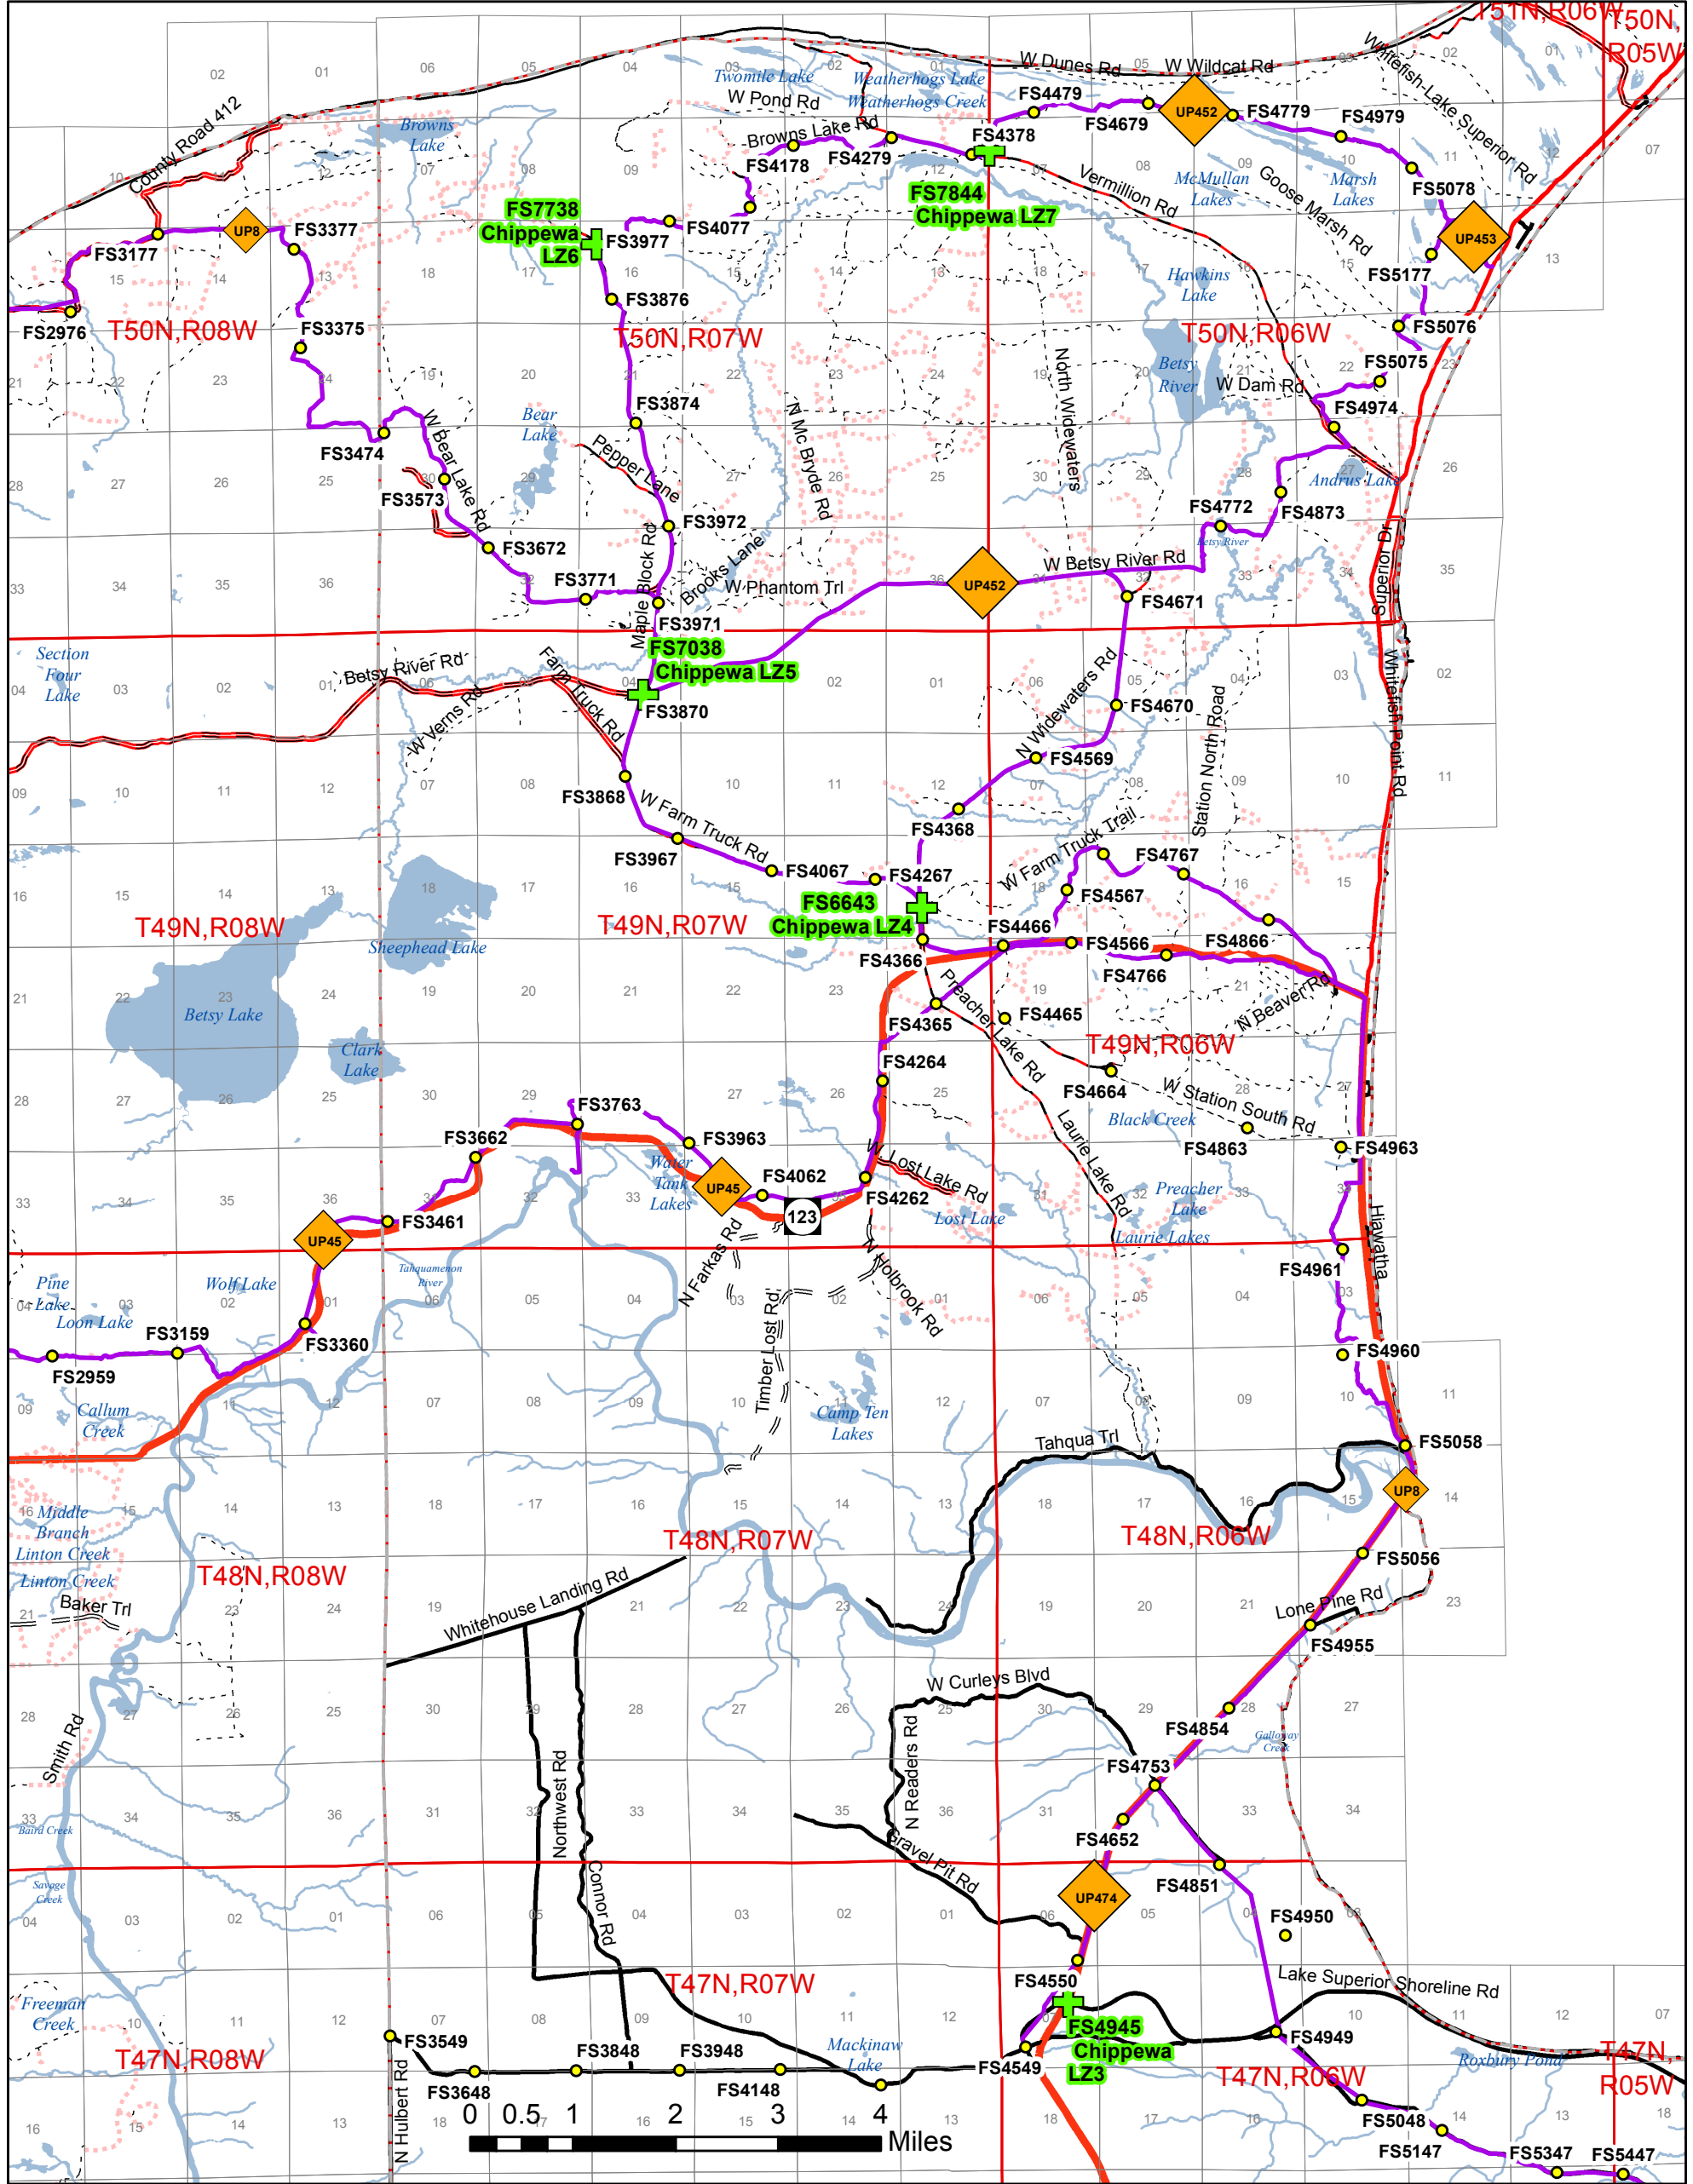

Legend

- + Landing Zones
- 911 Trail Number
- Designated ATV Trails
- Designated ORV Route
- Designated Snowmobile Trails
- TownRange
- Sections
- Highway
- County Paved Roads
- Paved Roads
- County Gravel Roads
- Gravel Roads
- County Poor Dirt Roads
- - - Poor Dirt Roads
- - - Closed
- Rivers & Streams
- Lakes

Landing Zone Name	Coordinates	Nearest 911 FS Number
Chippewa LZ3	85°6'2.33"W, 46°29'9.64"N	FS4945
Chippewa LZ4	85°7'40.79"W, 46°38'26.64"N	FS6643
Chippewa LZ5	85°11'5.1"W, 46°40'16.35"N	FS7038
Chippewa LZ6	85°11'36.07"W, 46°44'5.58"N	FS7738
Chippewa LZ7	85°6'44.64"W, 46°44'51.01"N	FS7844