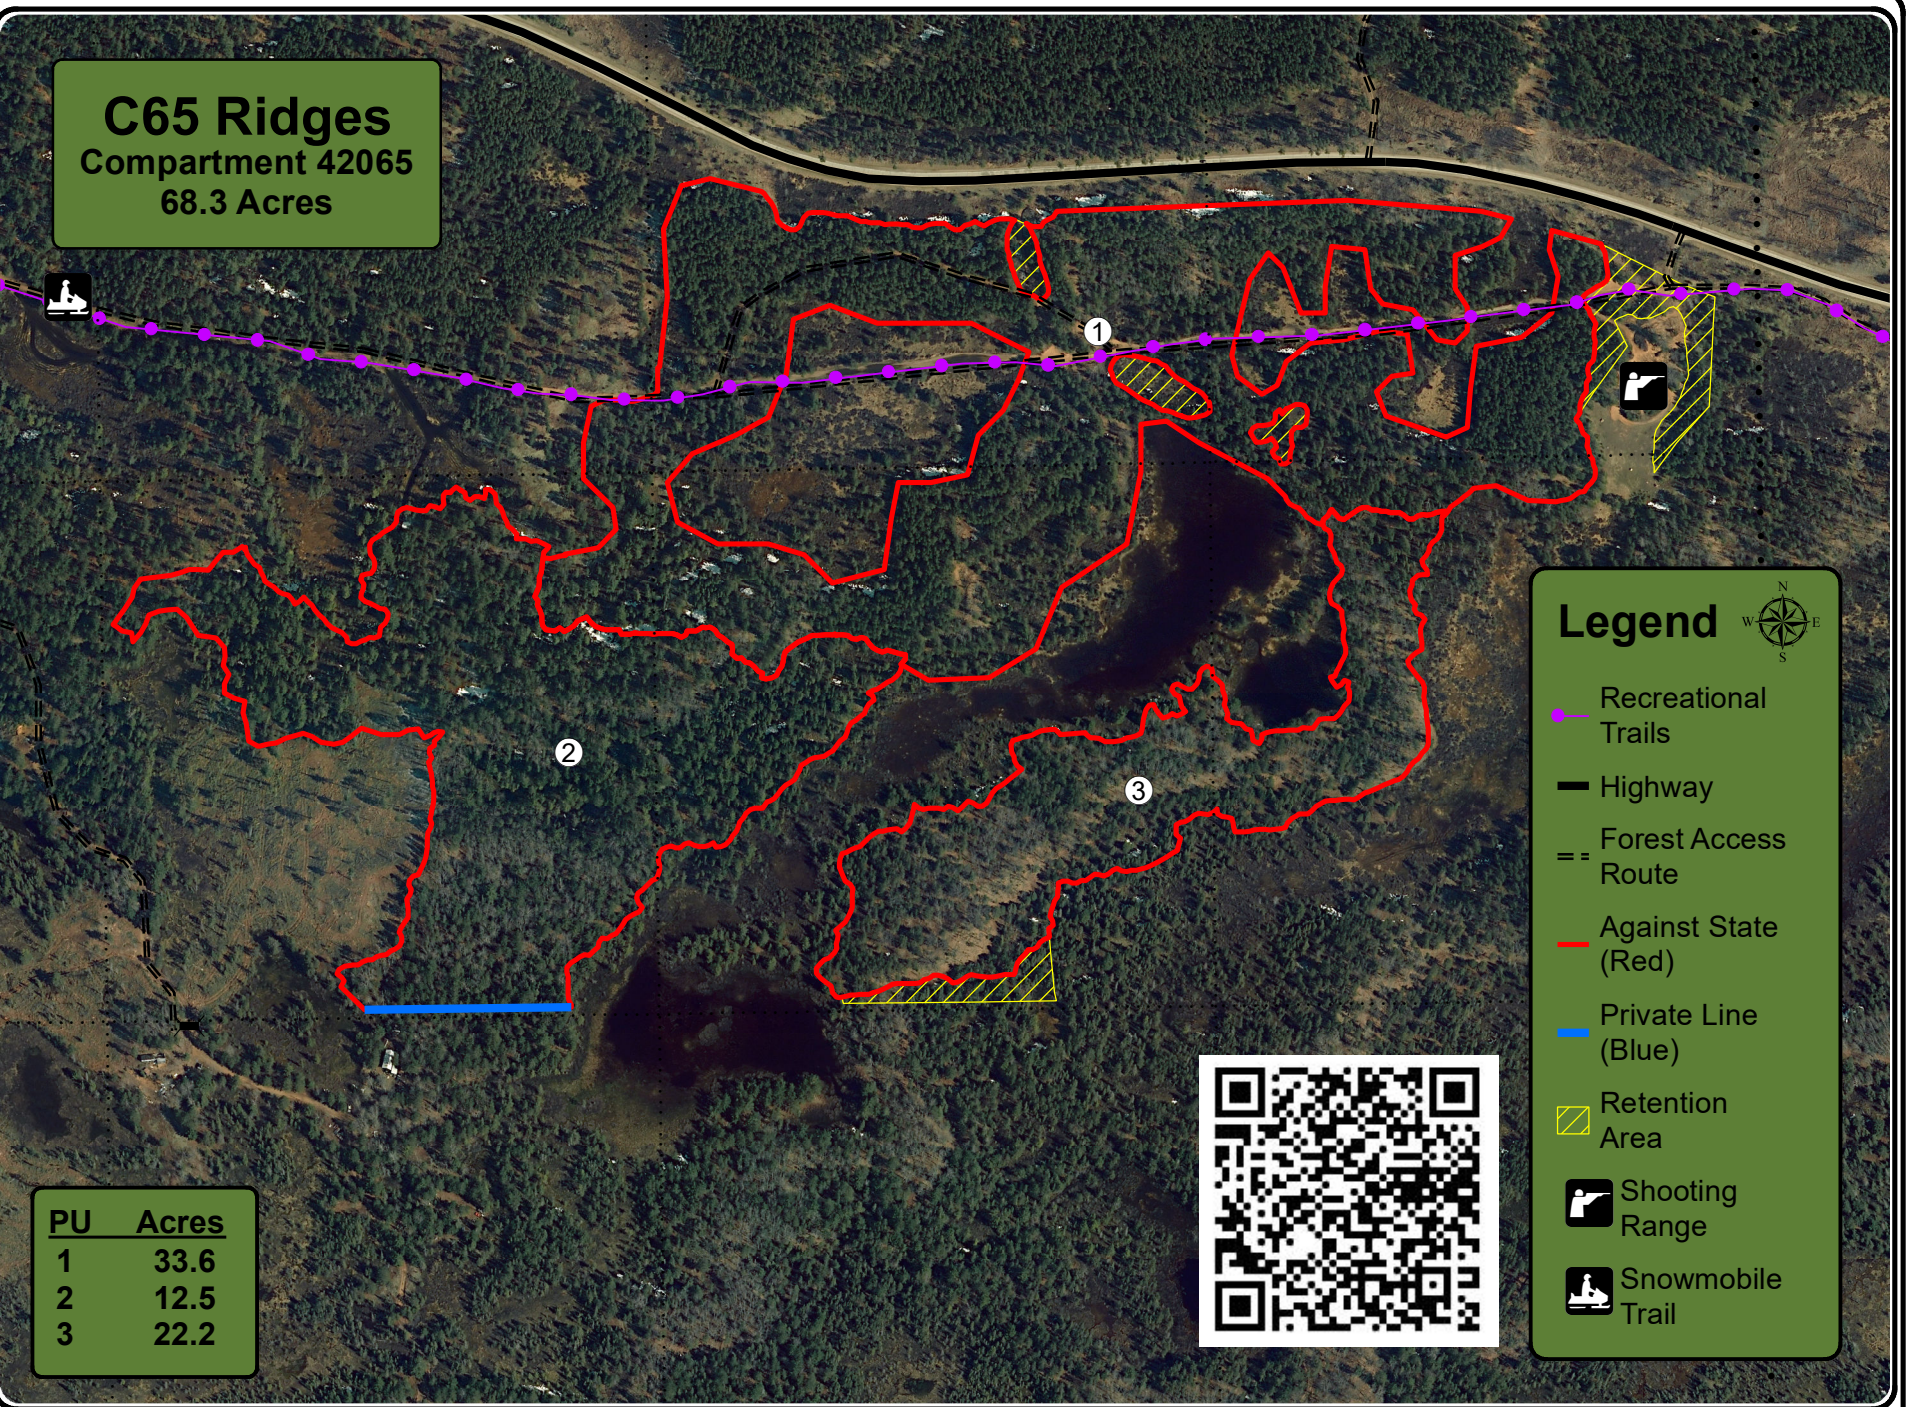

C65 Ridges
Compartment 42065
68.3 Acres

PU	Acres
1	33.6
2	12.5
3	22.2

Legend

- Recreational Trails
- Highway
- Forest Access Route
- Against State (Red)
- Private Line (Blue)
- Retention Area
- Shooting Range
- Snowmobile Trail