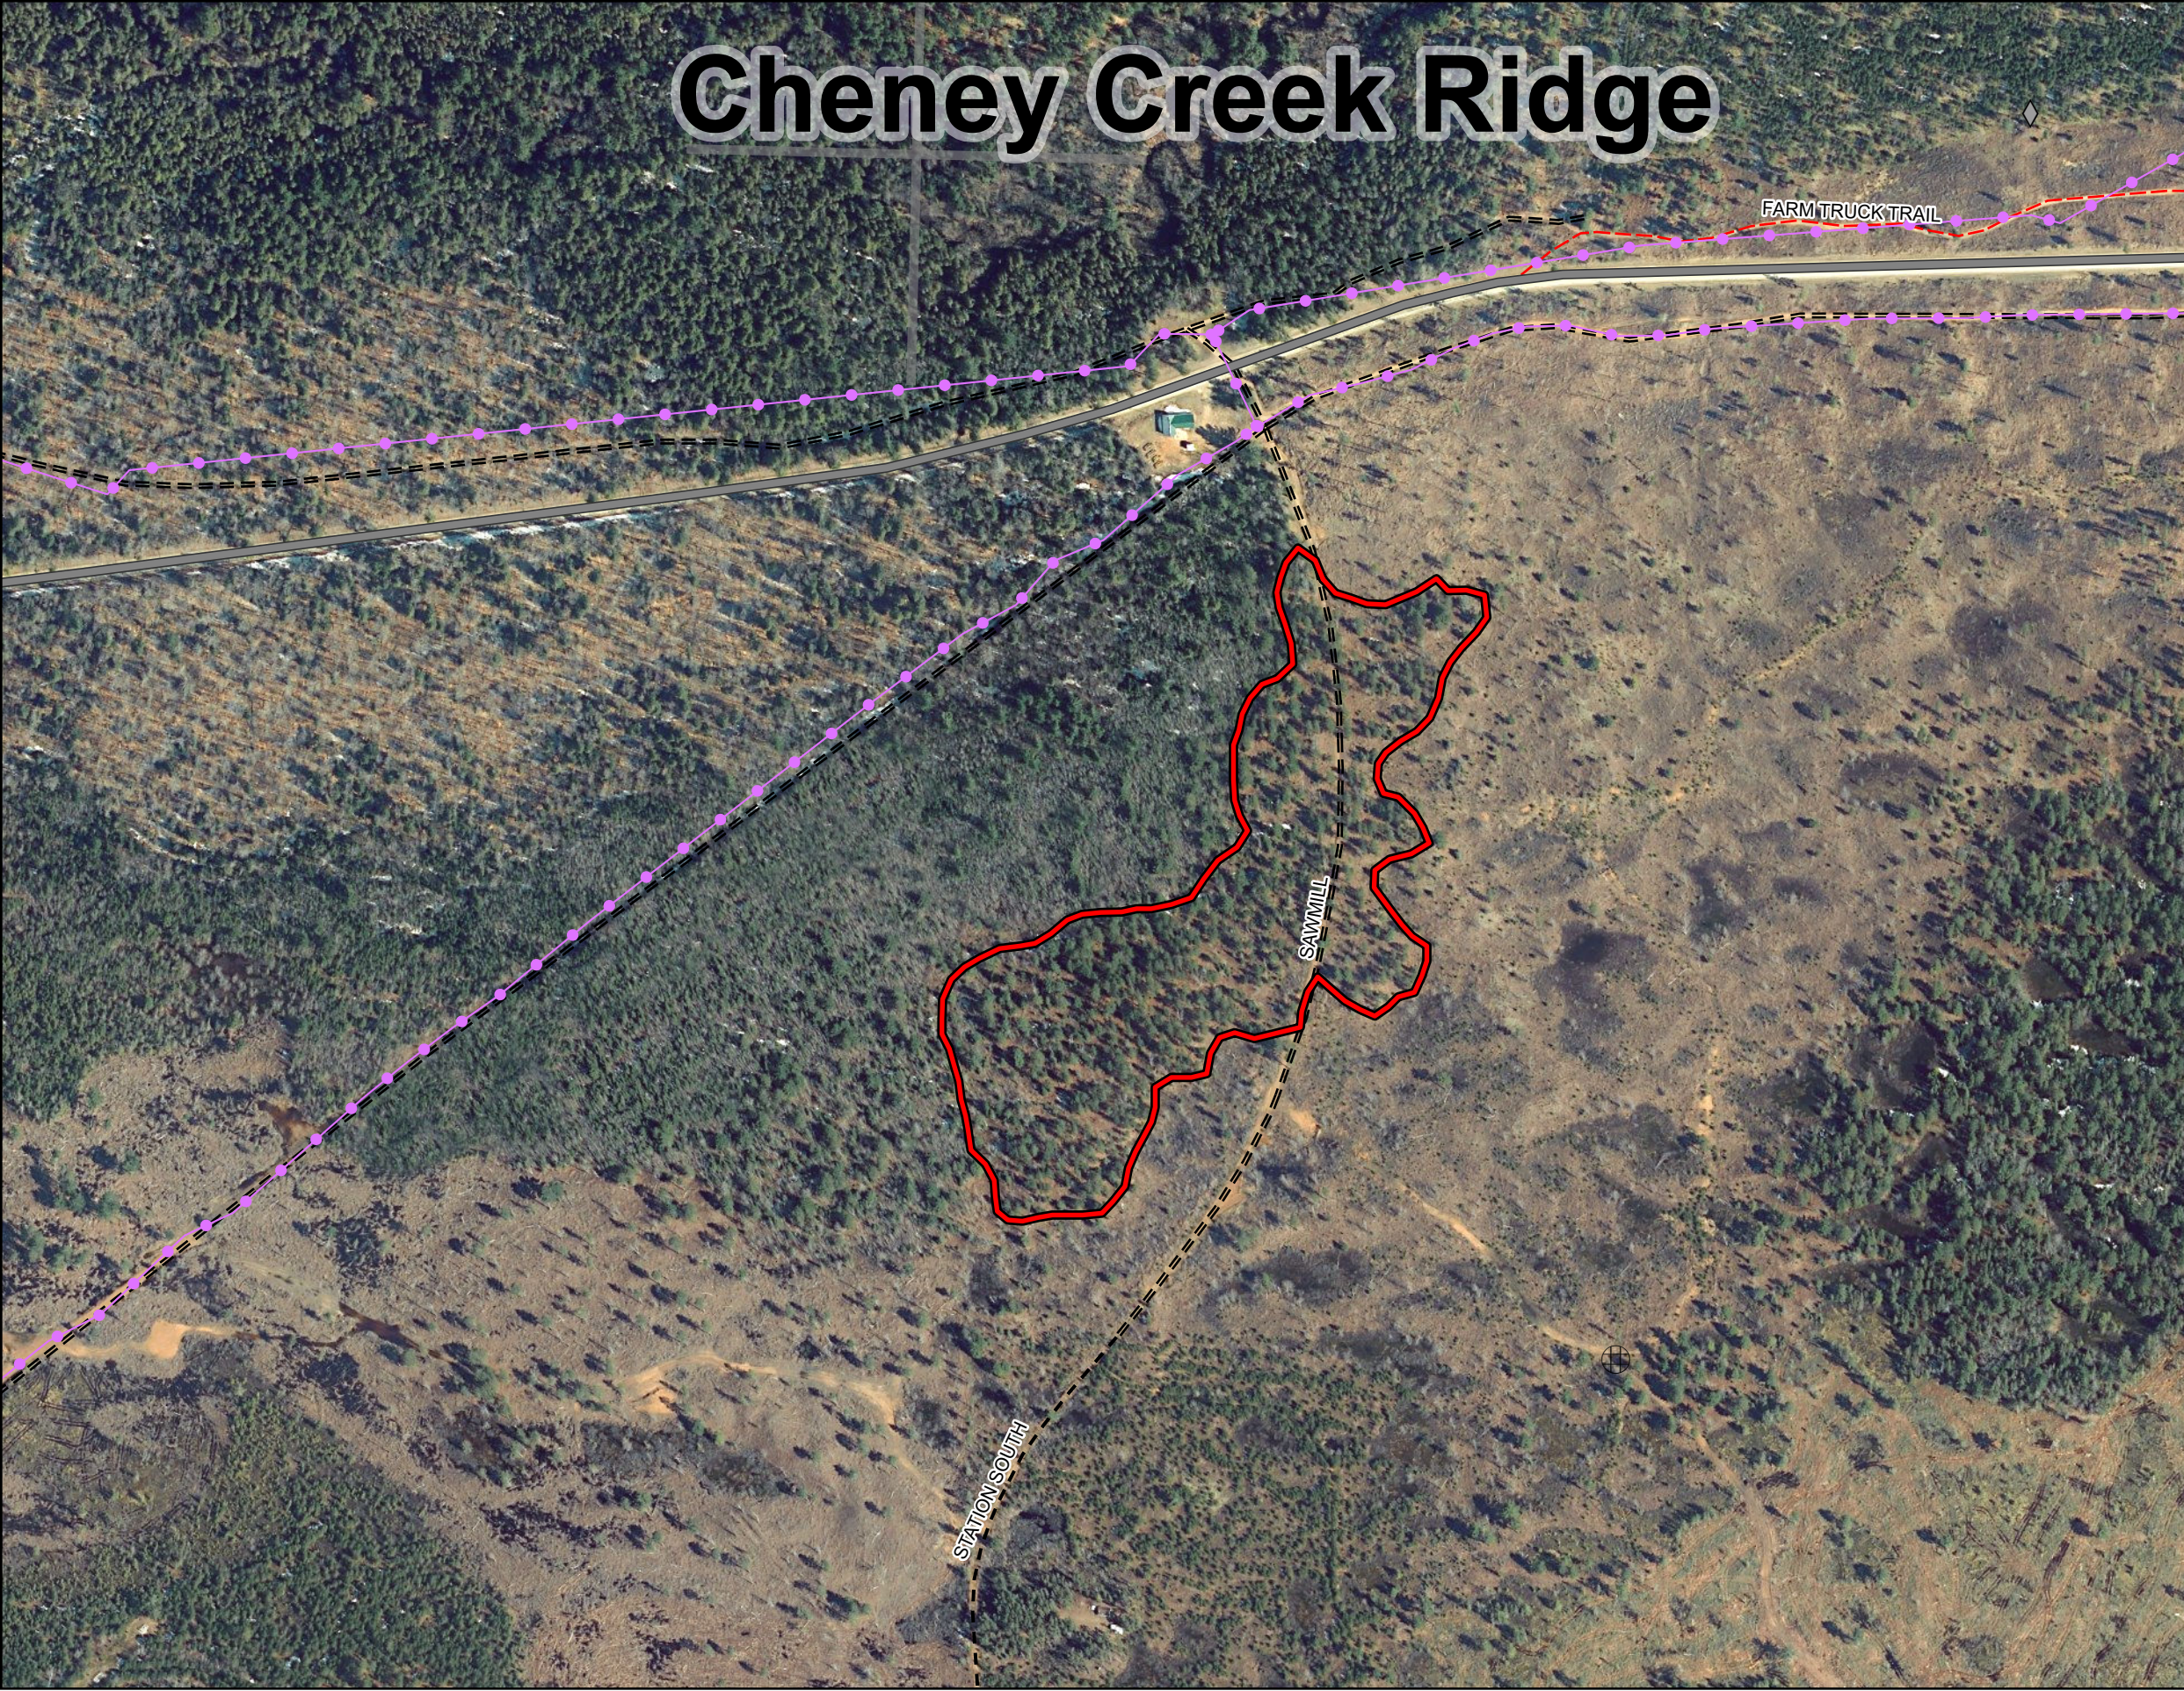

Cheney Creek Ridge

- Against State (Red)
- Section Corners
- Recreational Trail
- State Forest Campgrounds
- Field Grade Corners
- Berms
- Primary Forest Road
- Secondary Forest Road
- Forest Access Route
- Paved Road
- Gravel Road
- County Road - Seasonal
- Private
- Temporary Management Access
- DNR - Management Access
- Highways
- Retention Area

Name: Cheney Creek Ridge
Date: 7/22/2021
Author: L. Livermore
Additional Info: Page 1