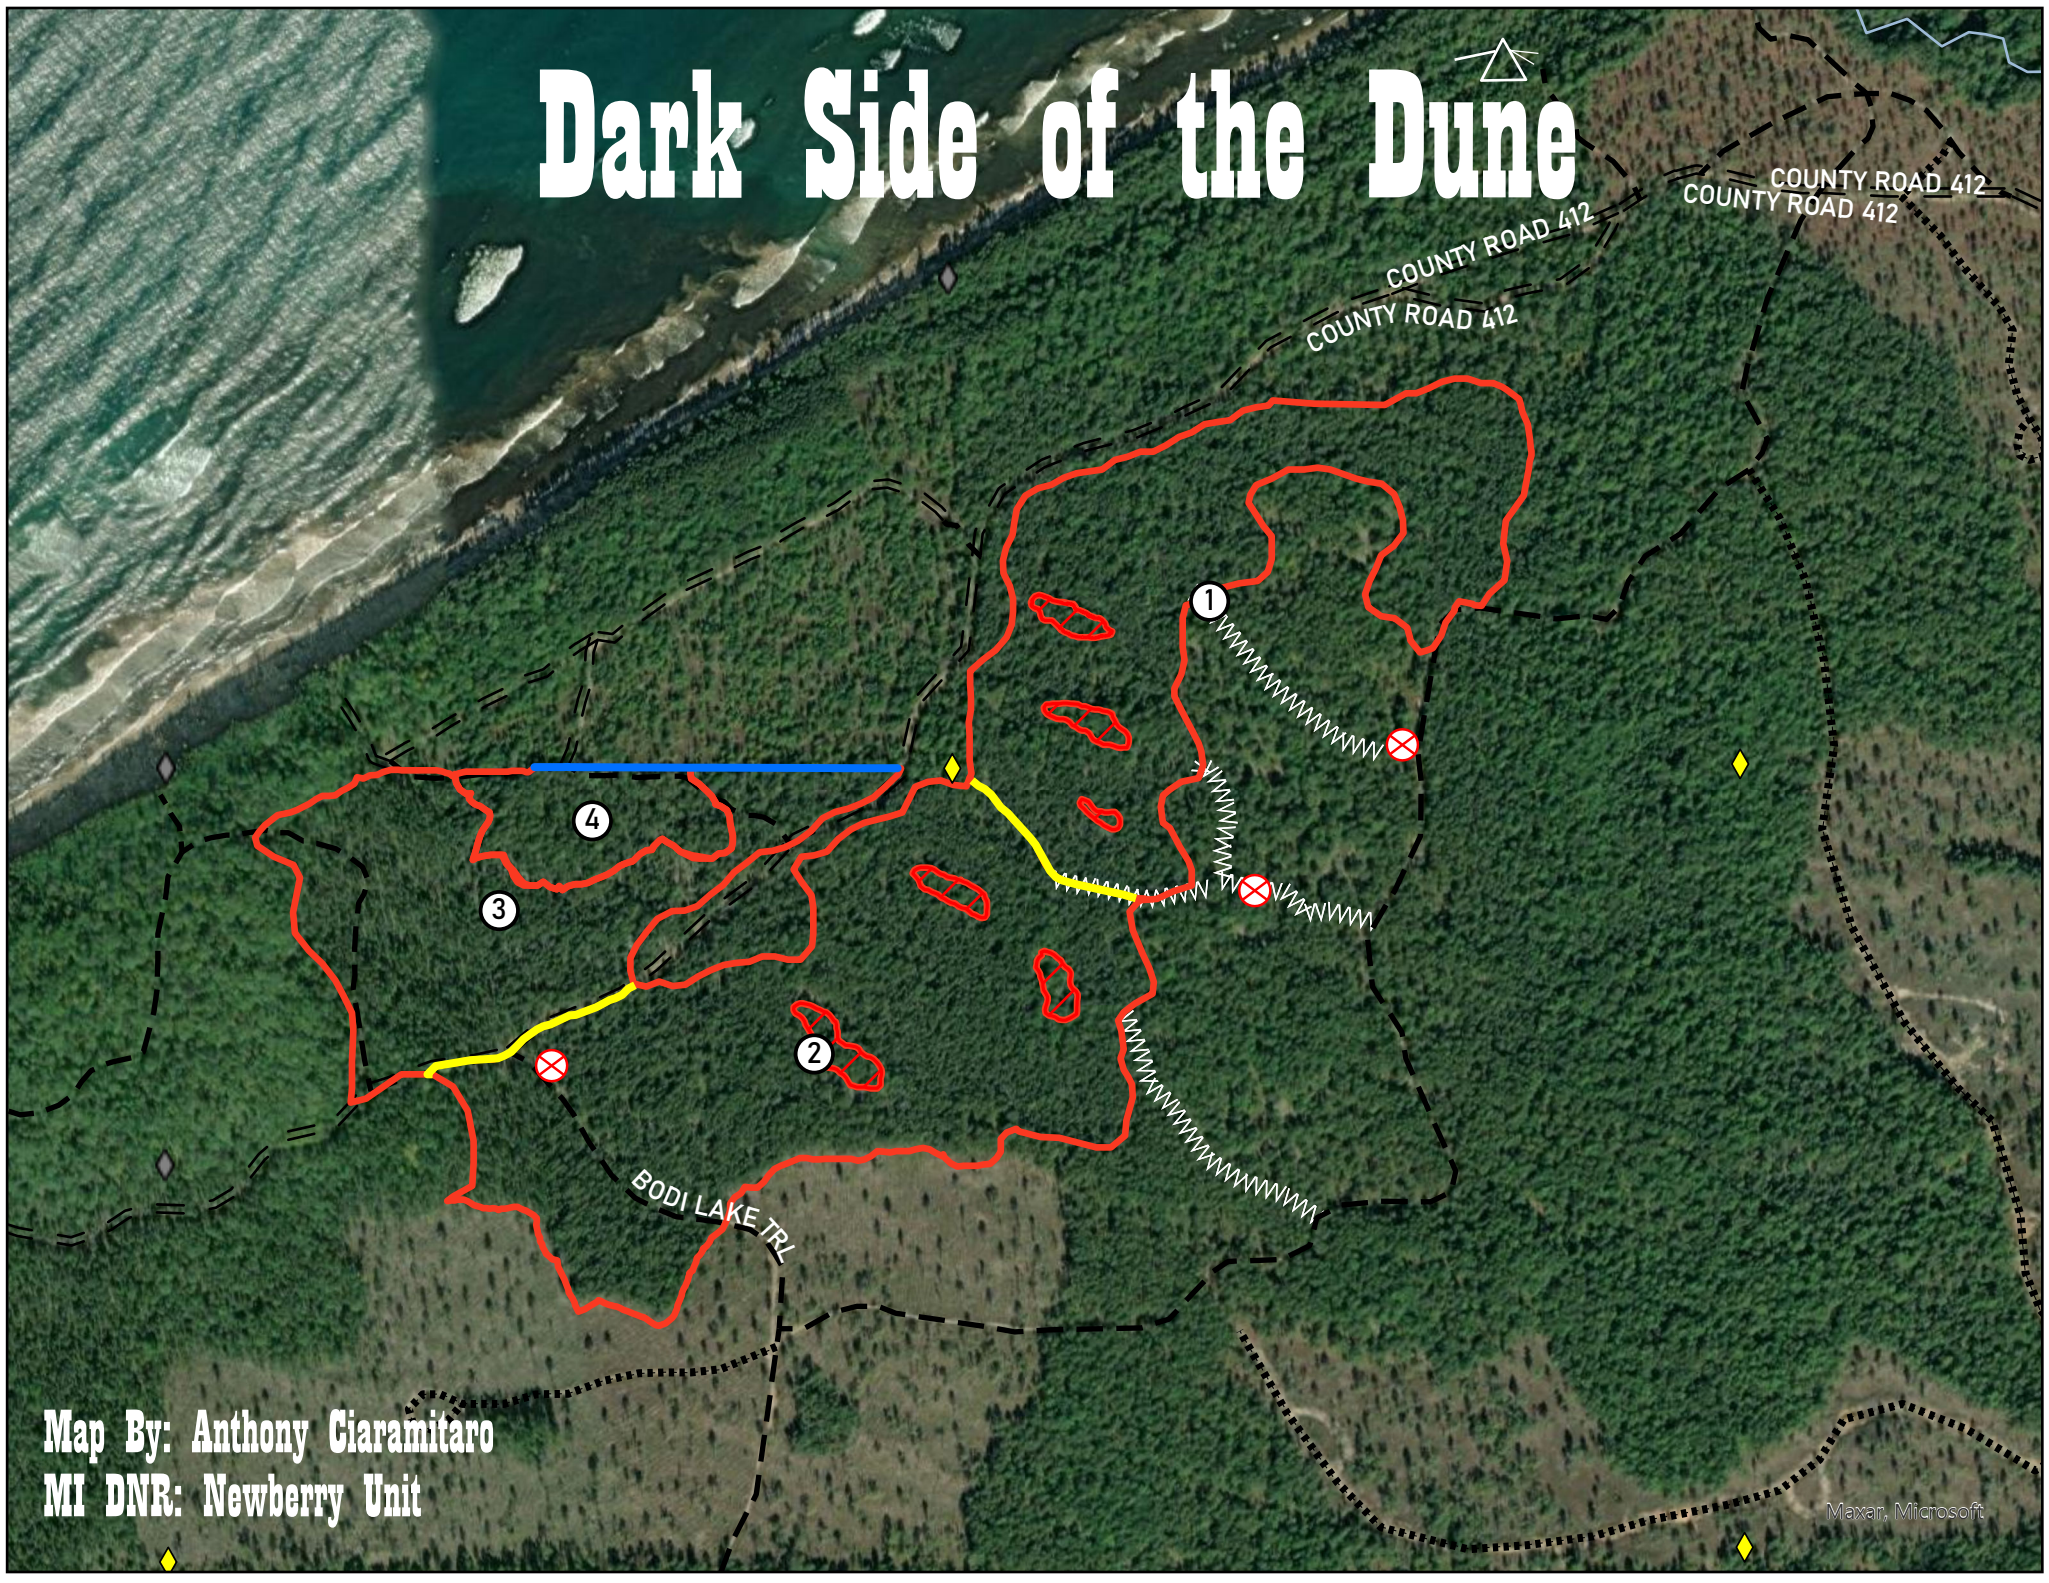

Dark Side of the Dune

Map By: Anthony Ciaramitaro
MI DNR: Newberry Unit