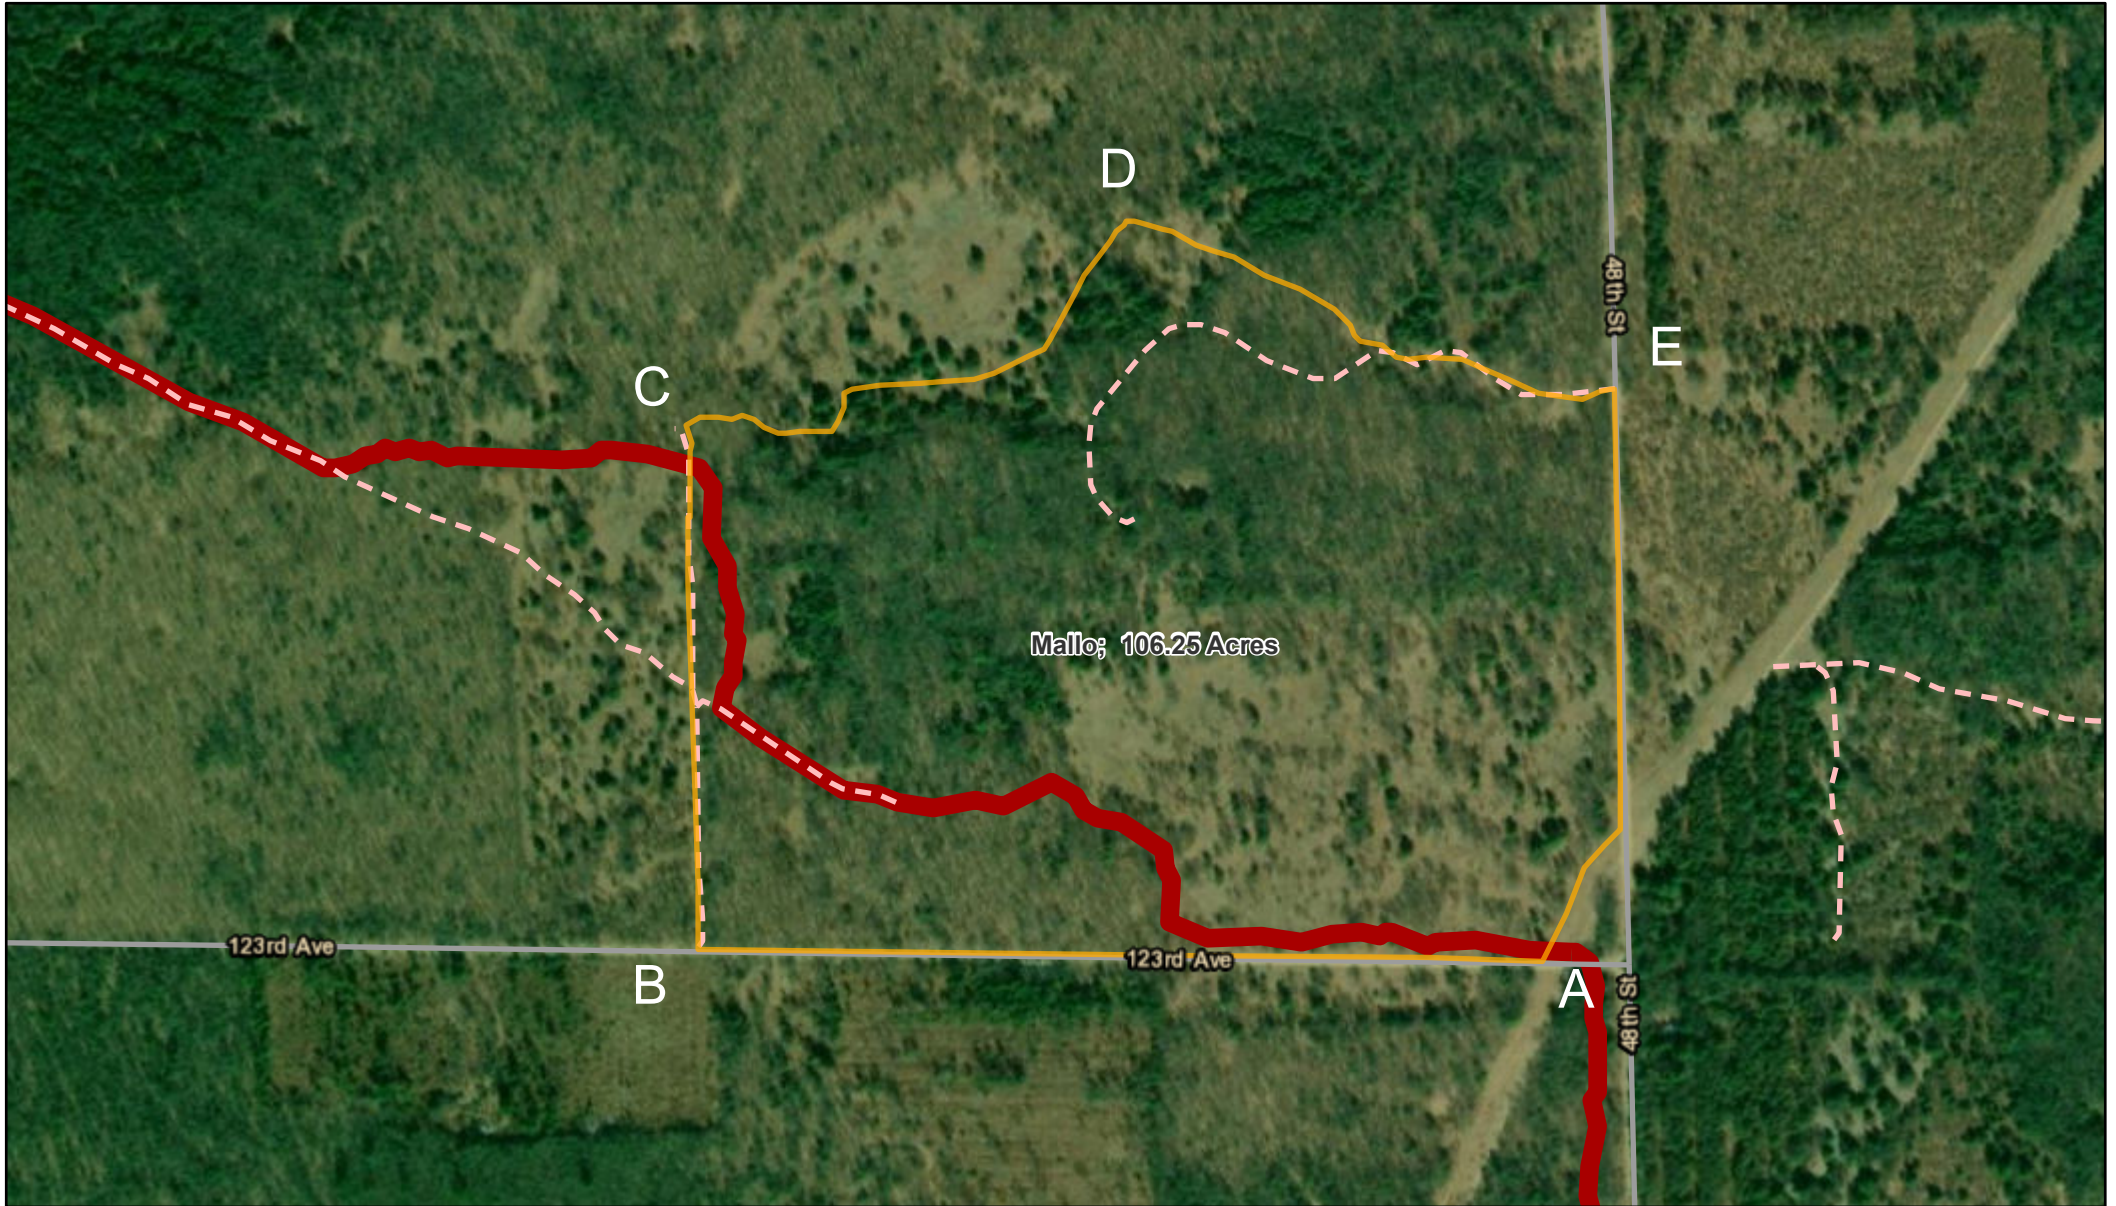

# Mallo

12/28/2023, 3:06:11 PM

1801efa2ca0-layer-55

Prescribed Burn Proposed

DNR\_Roads\_Sync\_Enabled\_5872

Closed Forest Road/Access Route

Federal, State, Local Govt., Private, Other Road

dnrApp\_designatedTrailsAndBasefeaturesV3\_2054