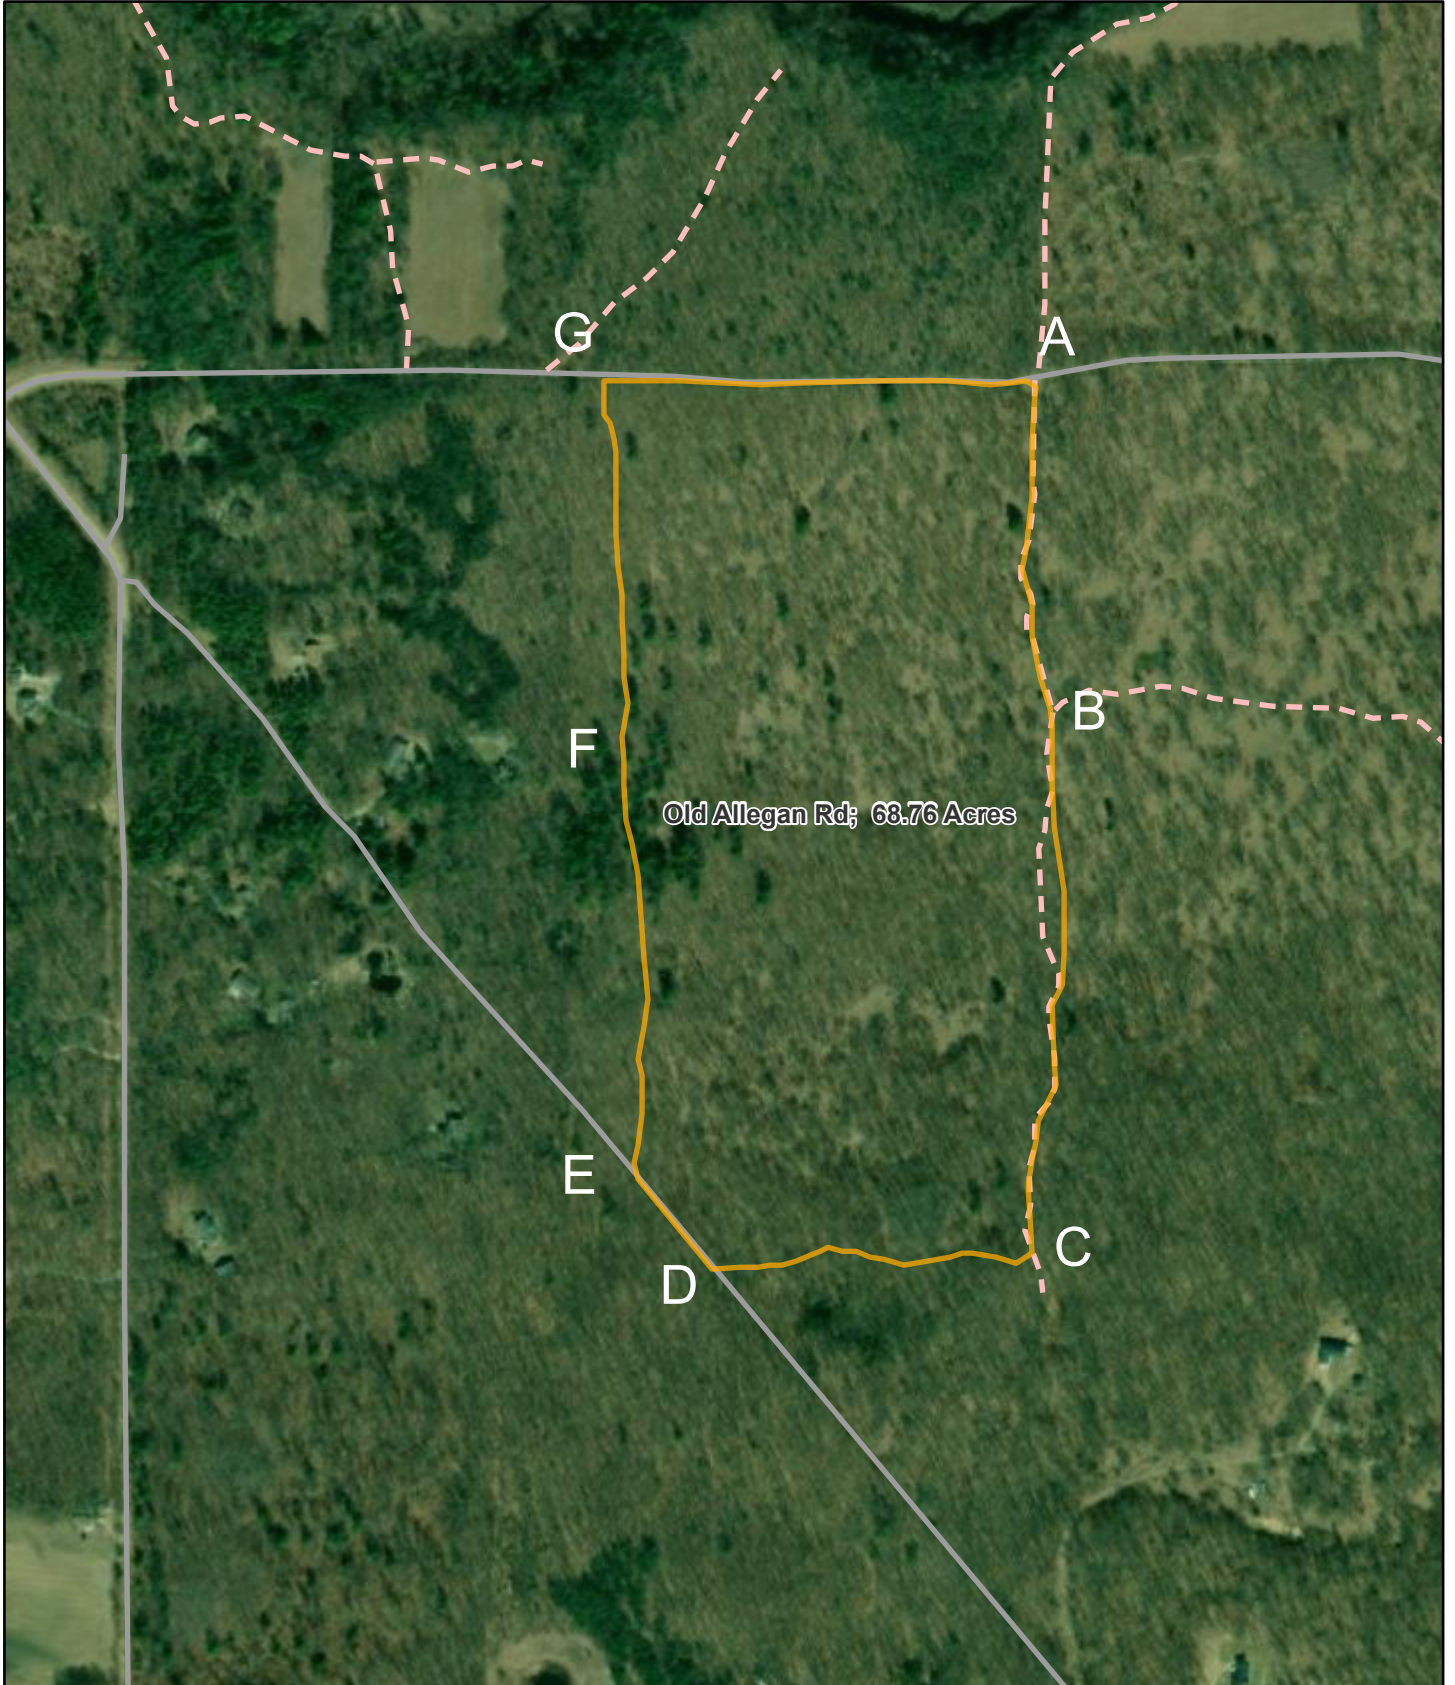

Old Allegan Rd

12/28/2023, 5:23:02 PM

1801efa2ca0-layer-55

 Prescribed Burn Proposed

 DNR_Roads_Sync_Enabled_5872

 Closed Forest Road/Access Route

 Federal, State, Local Govt., Private, Other Road

Source: Esri, Maxar, Earthstar Geographics, and the GIS User Community