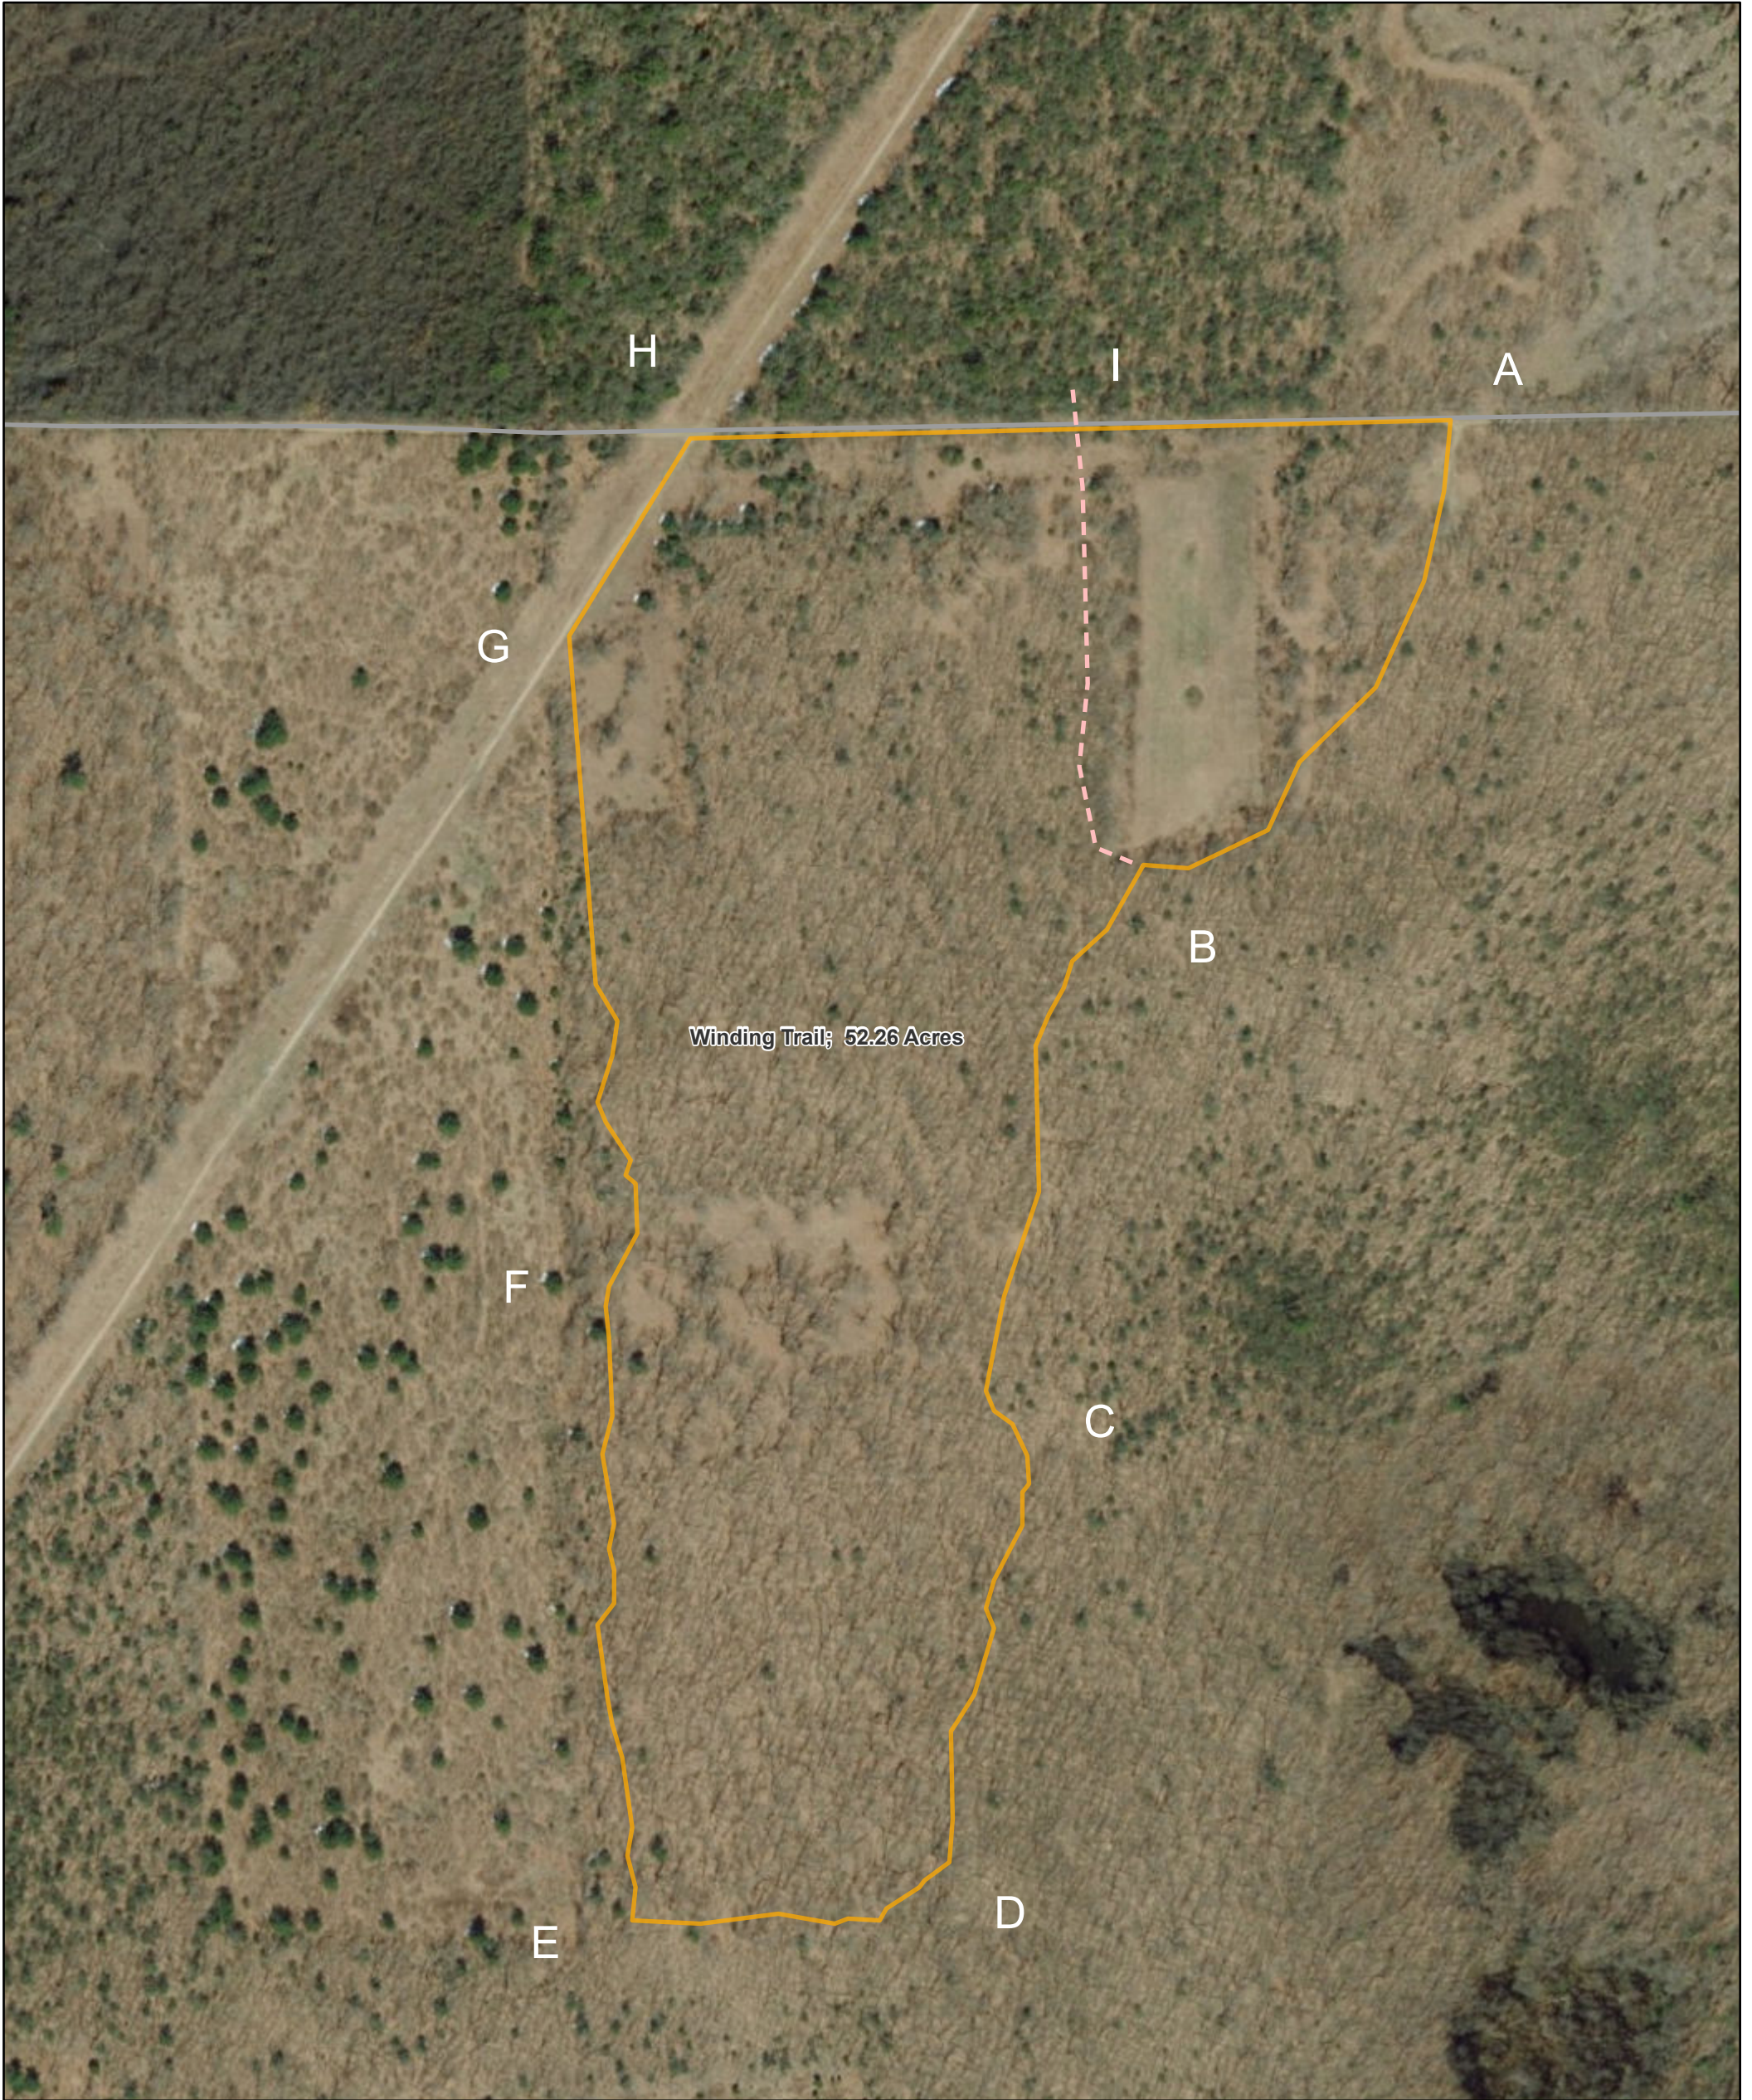

Winding Trail

12/28/2023, 1:02:22 PM

1801efa2ca0-layer-55

 Prescribed Burn Proposed

 DNR_Roads_Sync_Enabled_5872

 Closed Forest Road/Access Route

 Federal, State, Local Govt., Private, Other Road

 <all other values>