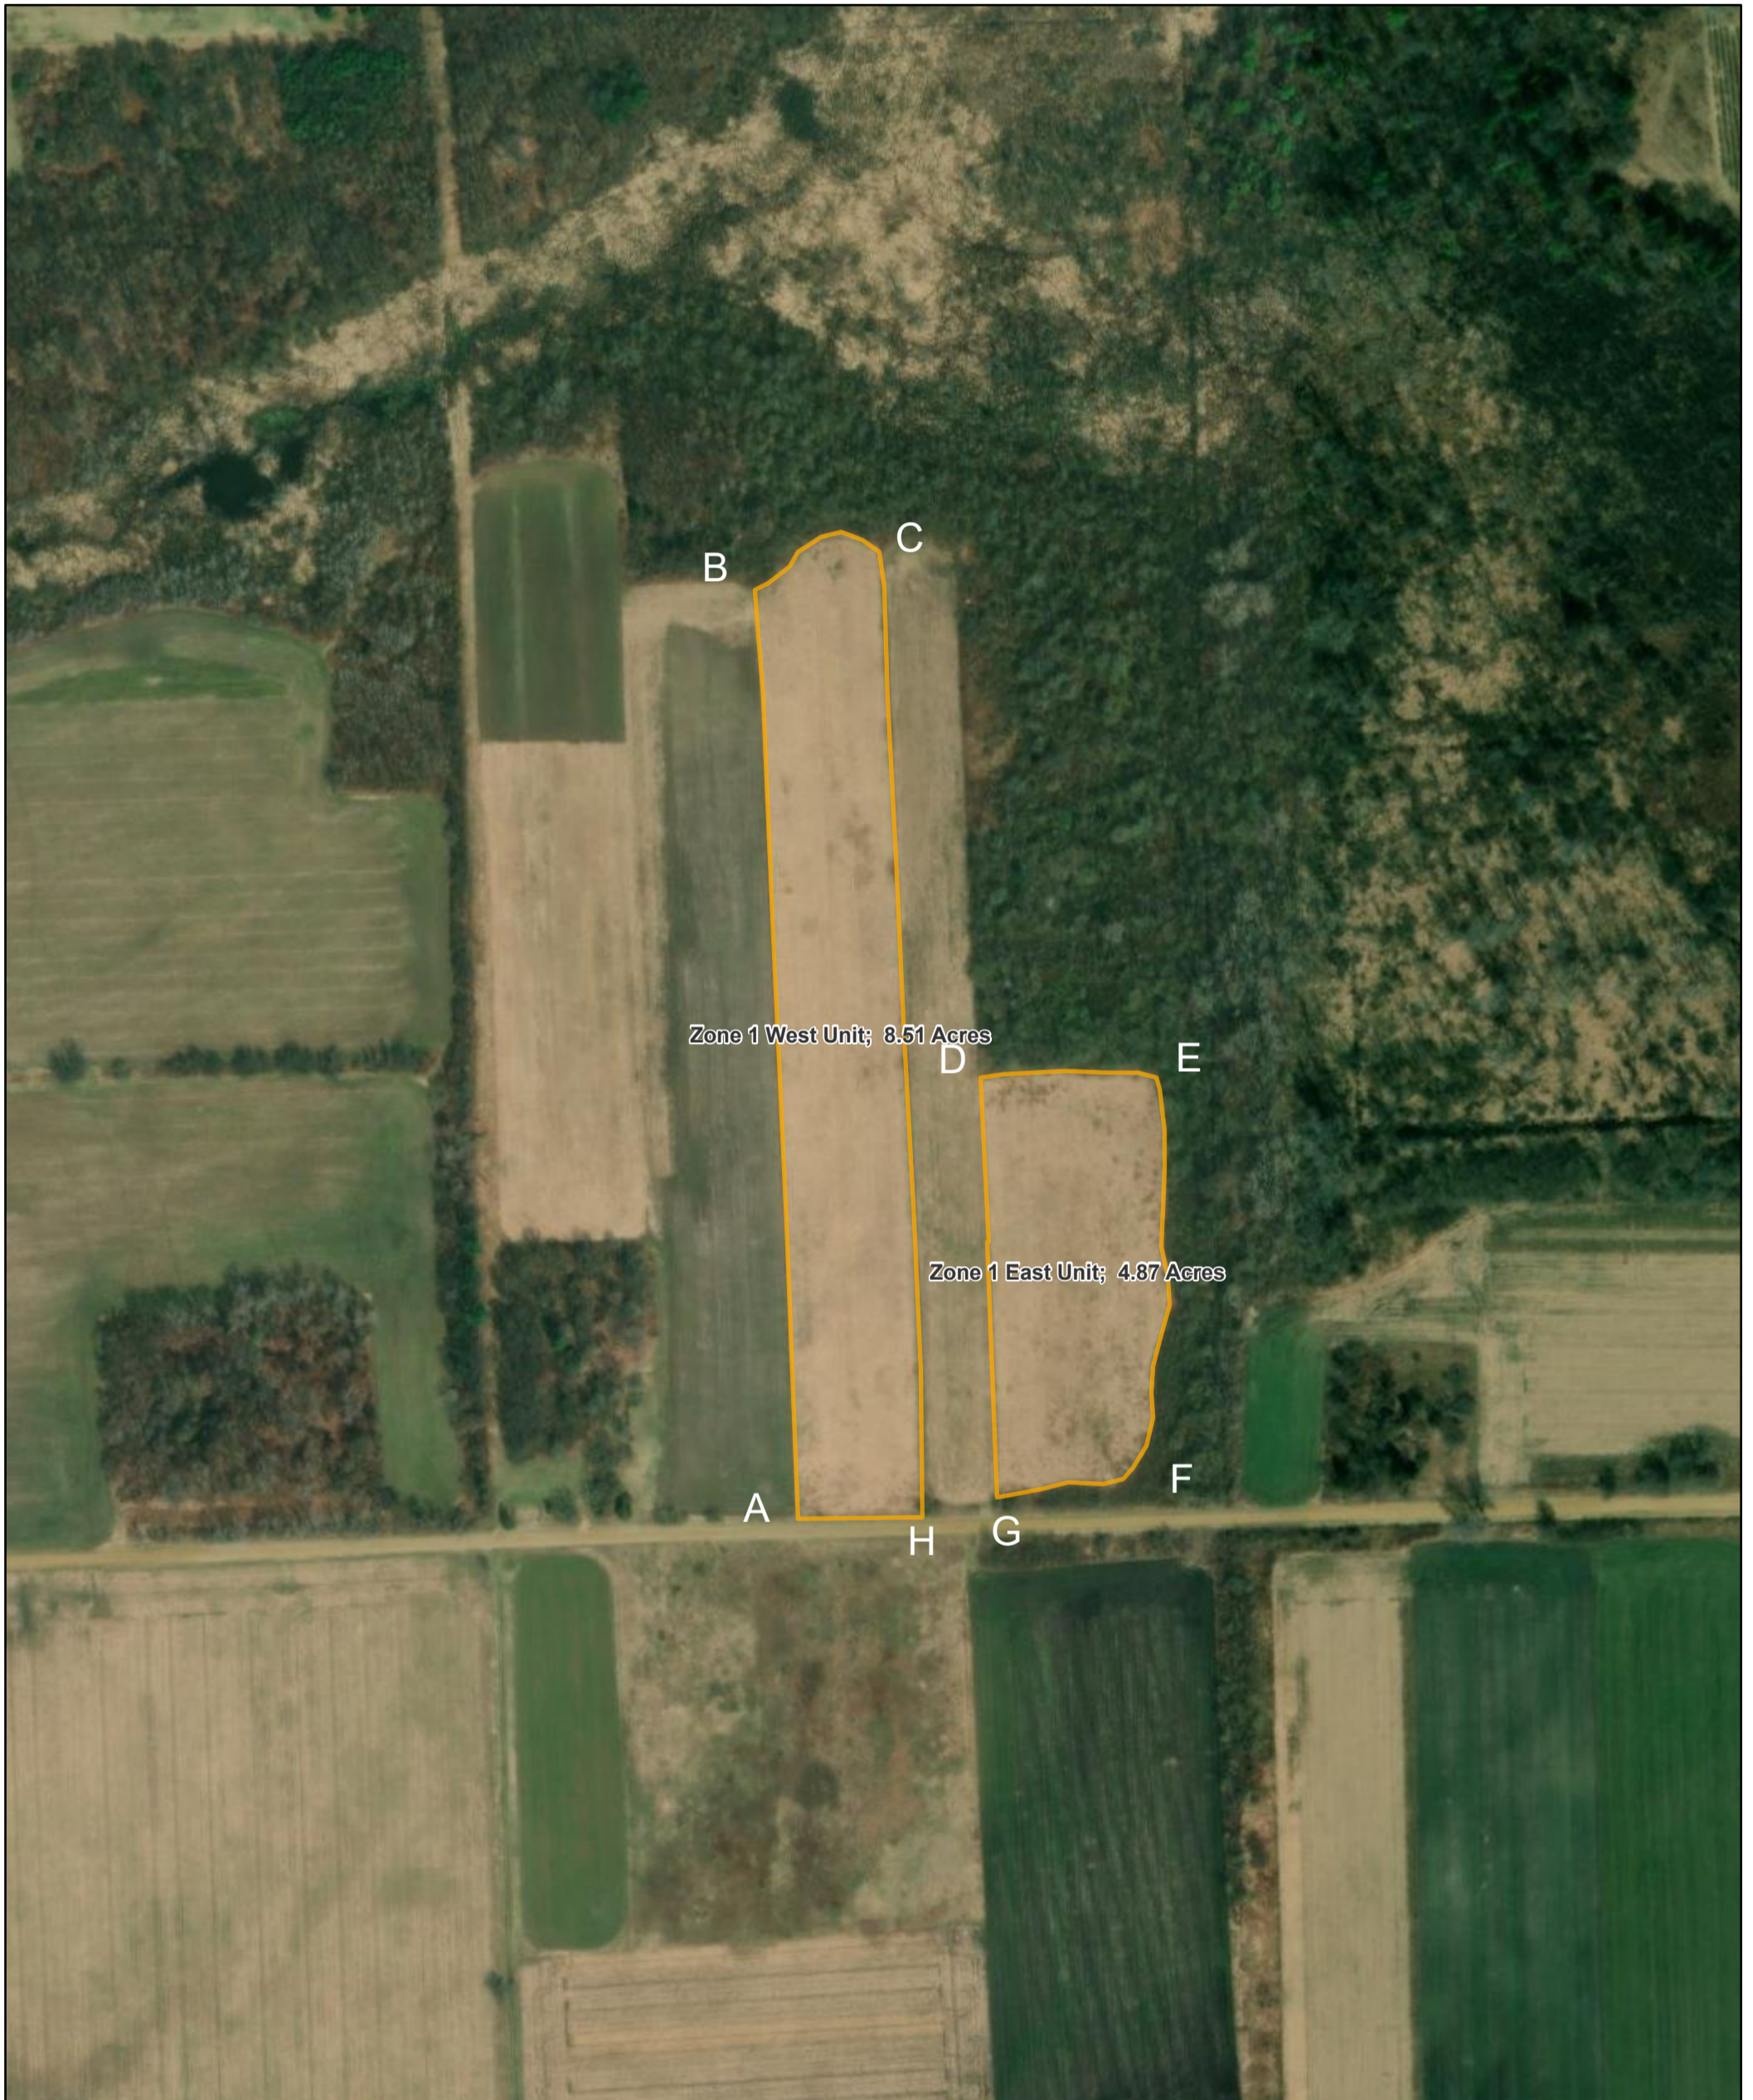

# Zone 1

12/20/2023, 2:55:45 PM

1801efa2ca0-layer-55

 Prescribed Burn Proposed

1:4,514

Source: Esri, Maxar, Earthstar Geographics, and the GIS User Community