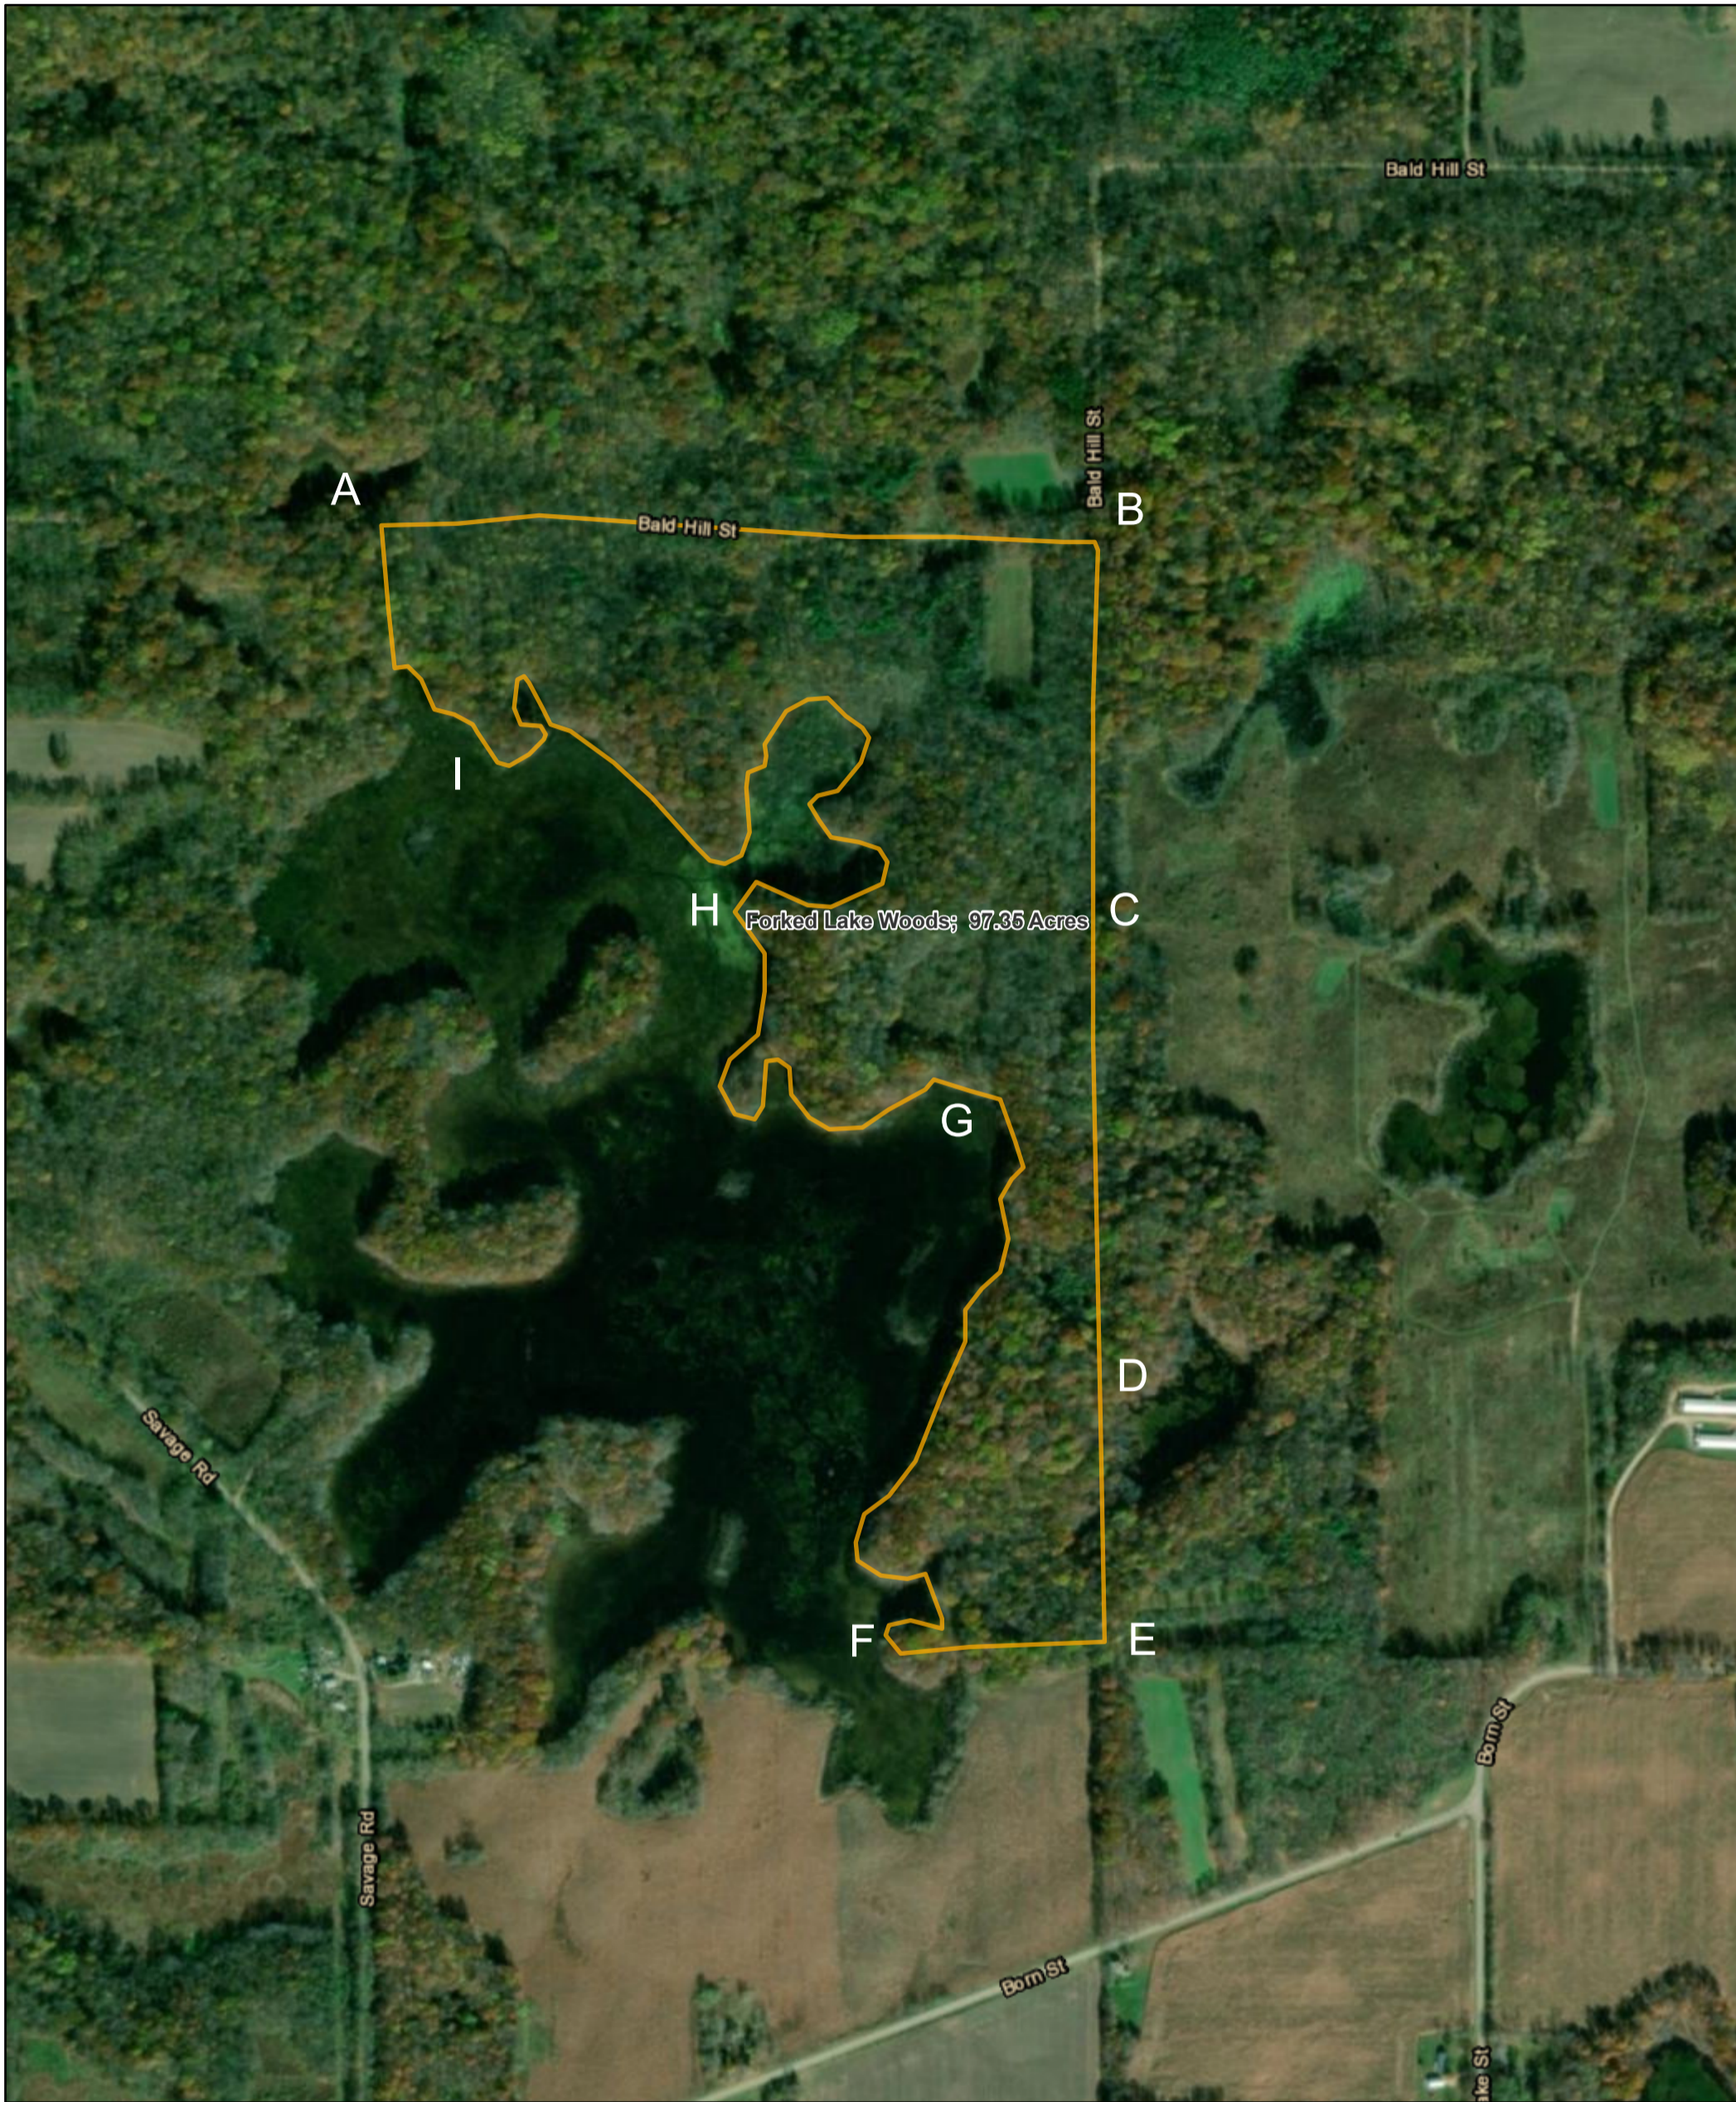

Forked Lake Woods

12/27/2023, 10:04:34 AM

1801efa2ca0-layer-55

 Prescribed Burn Proposed

1:9,028

Esri, HERE, Garmin, (c) OpenStreetMap contributors, Source: Esri, Maxar, Earthstar Geographics, and the GIS User Community