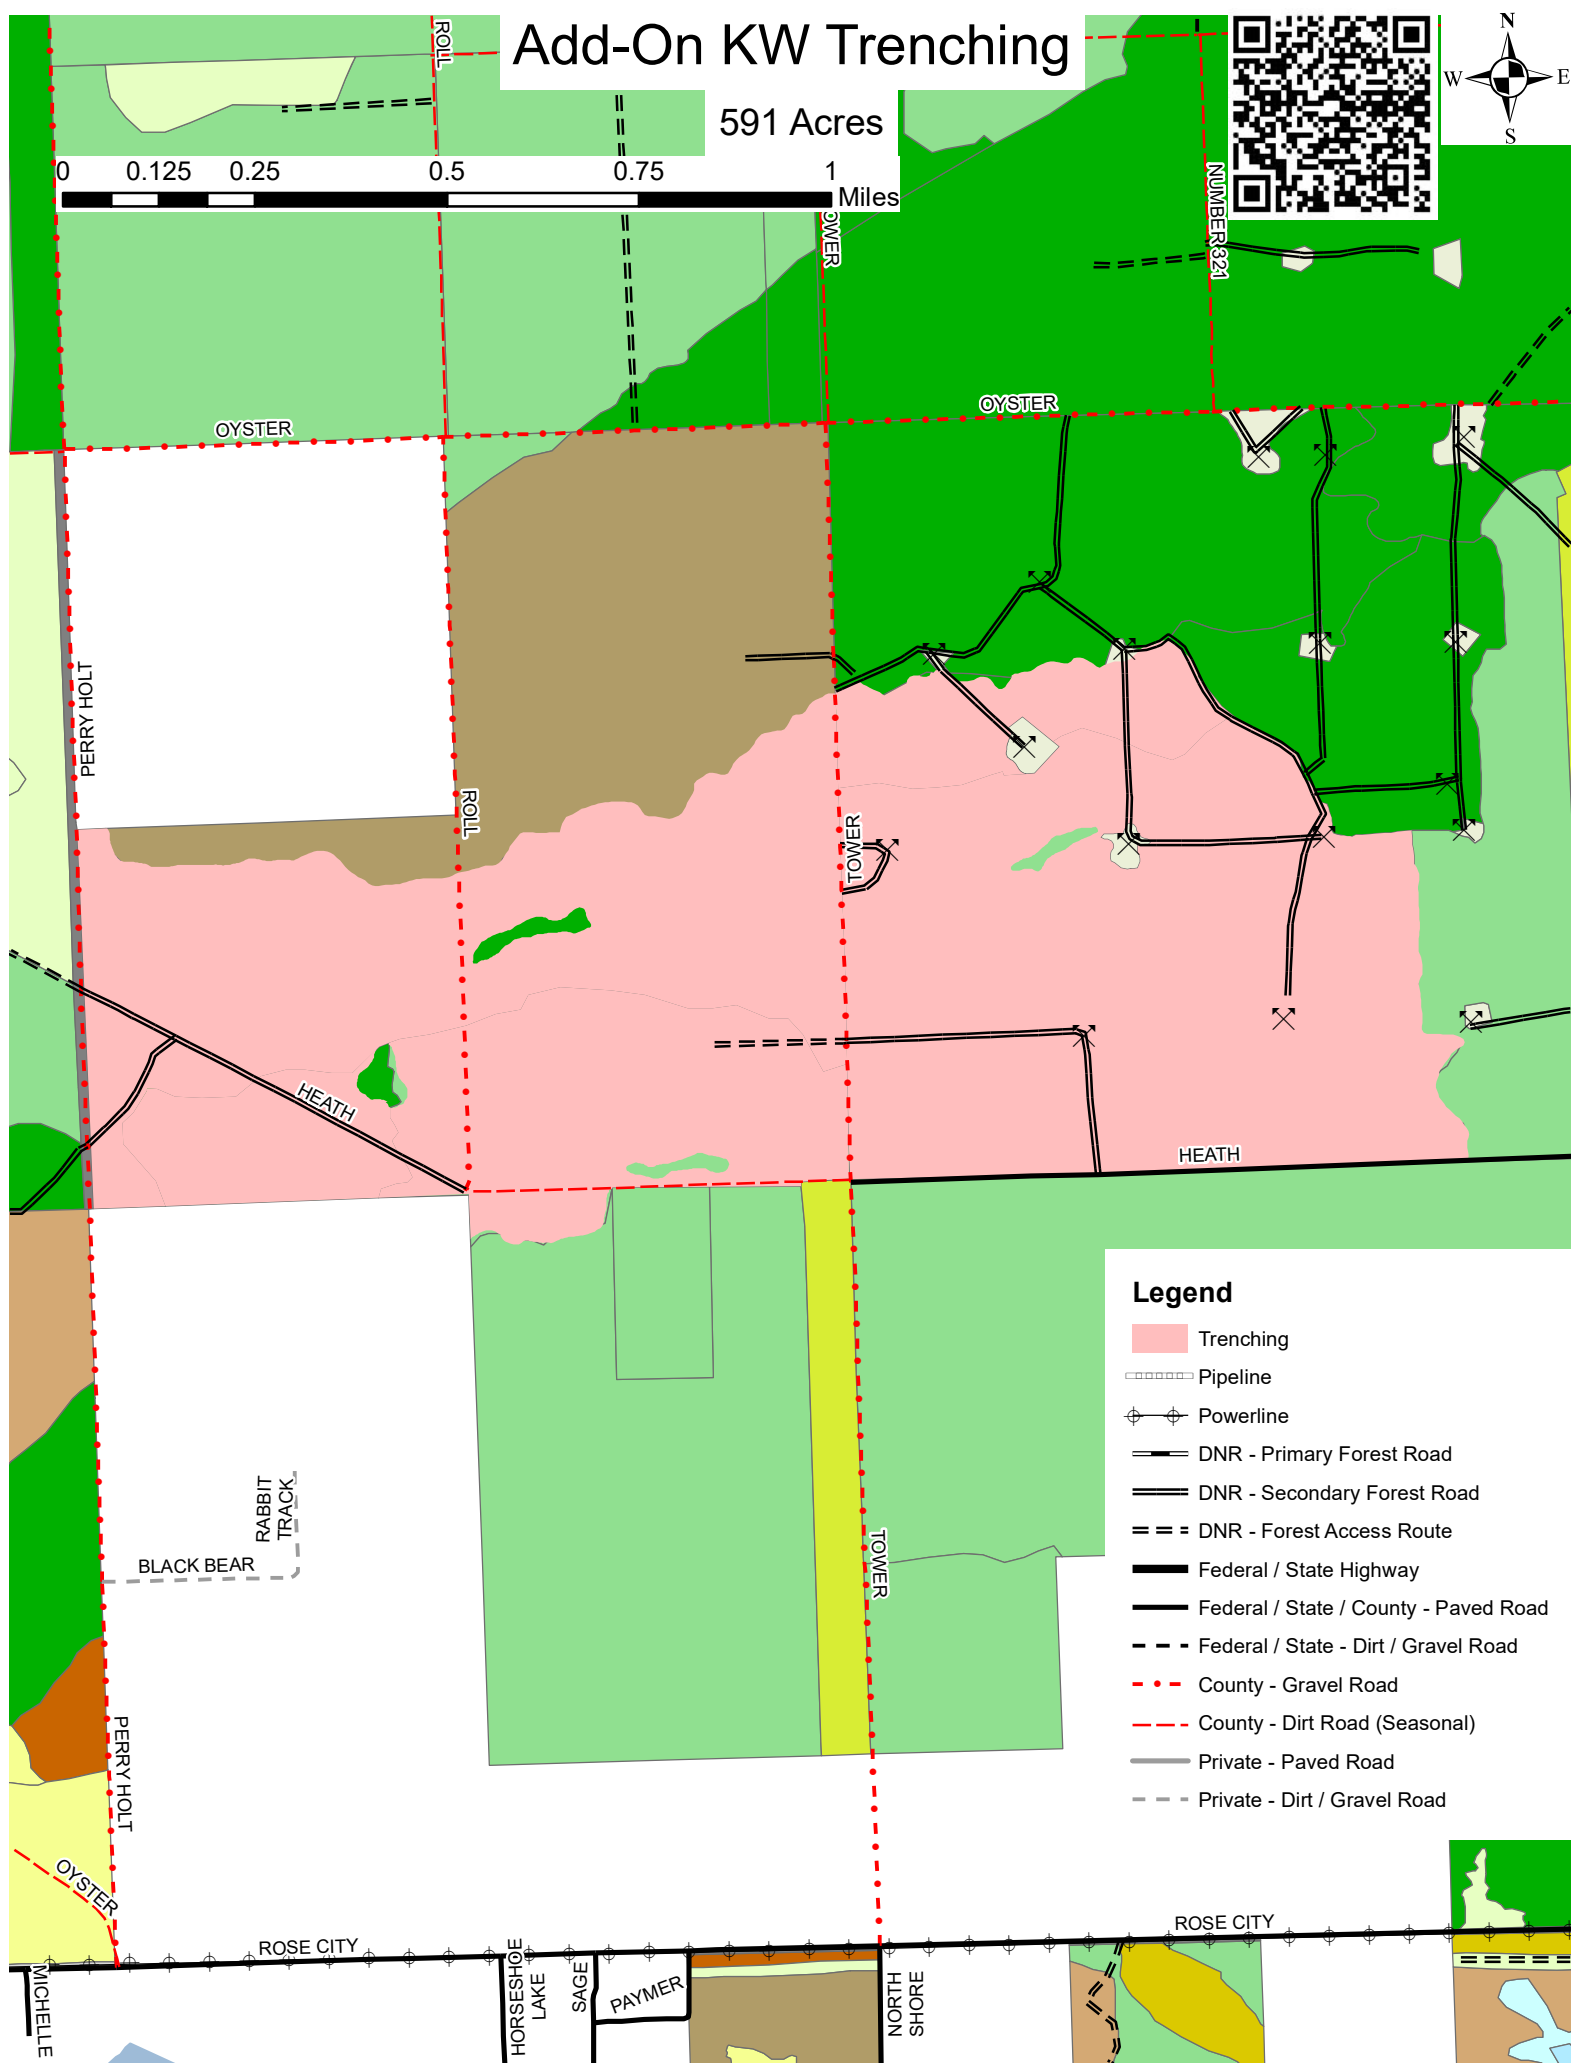

Add-On KW Trenching

591 Acres

Legend

- Trenching
- Pipeline
- Powerline
- DNR - Primary Forest Road
- DNR - Secondary Forest Road
- DNR - Forest Access Route
- Federal / State Highway
- Federal / State / County - Paved Road
- Federal / State - Dirt / Gravel Road
- County - Gravel Road
- County - Dirt Road (Seasonal)
- Private - Paved Road
- Private - Dirt / Gravel Road