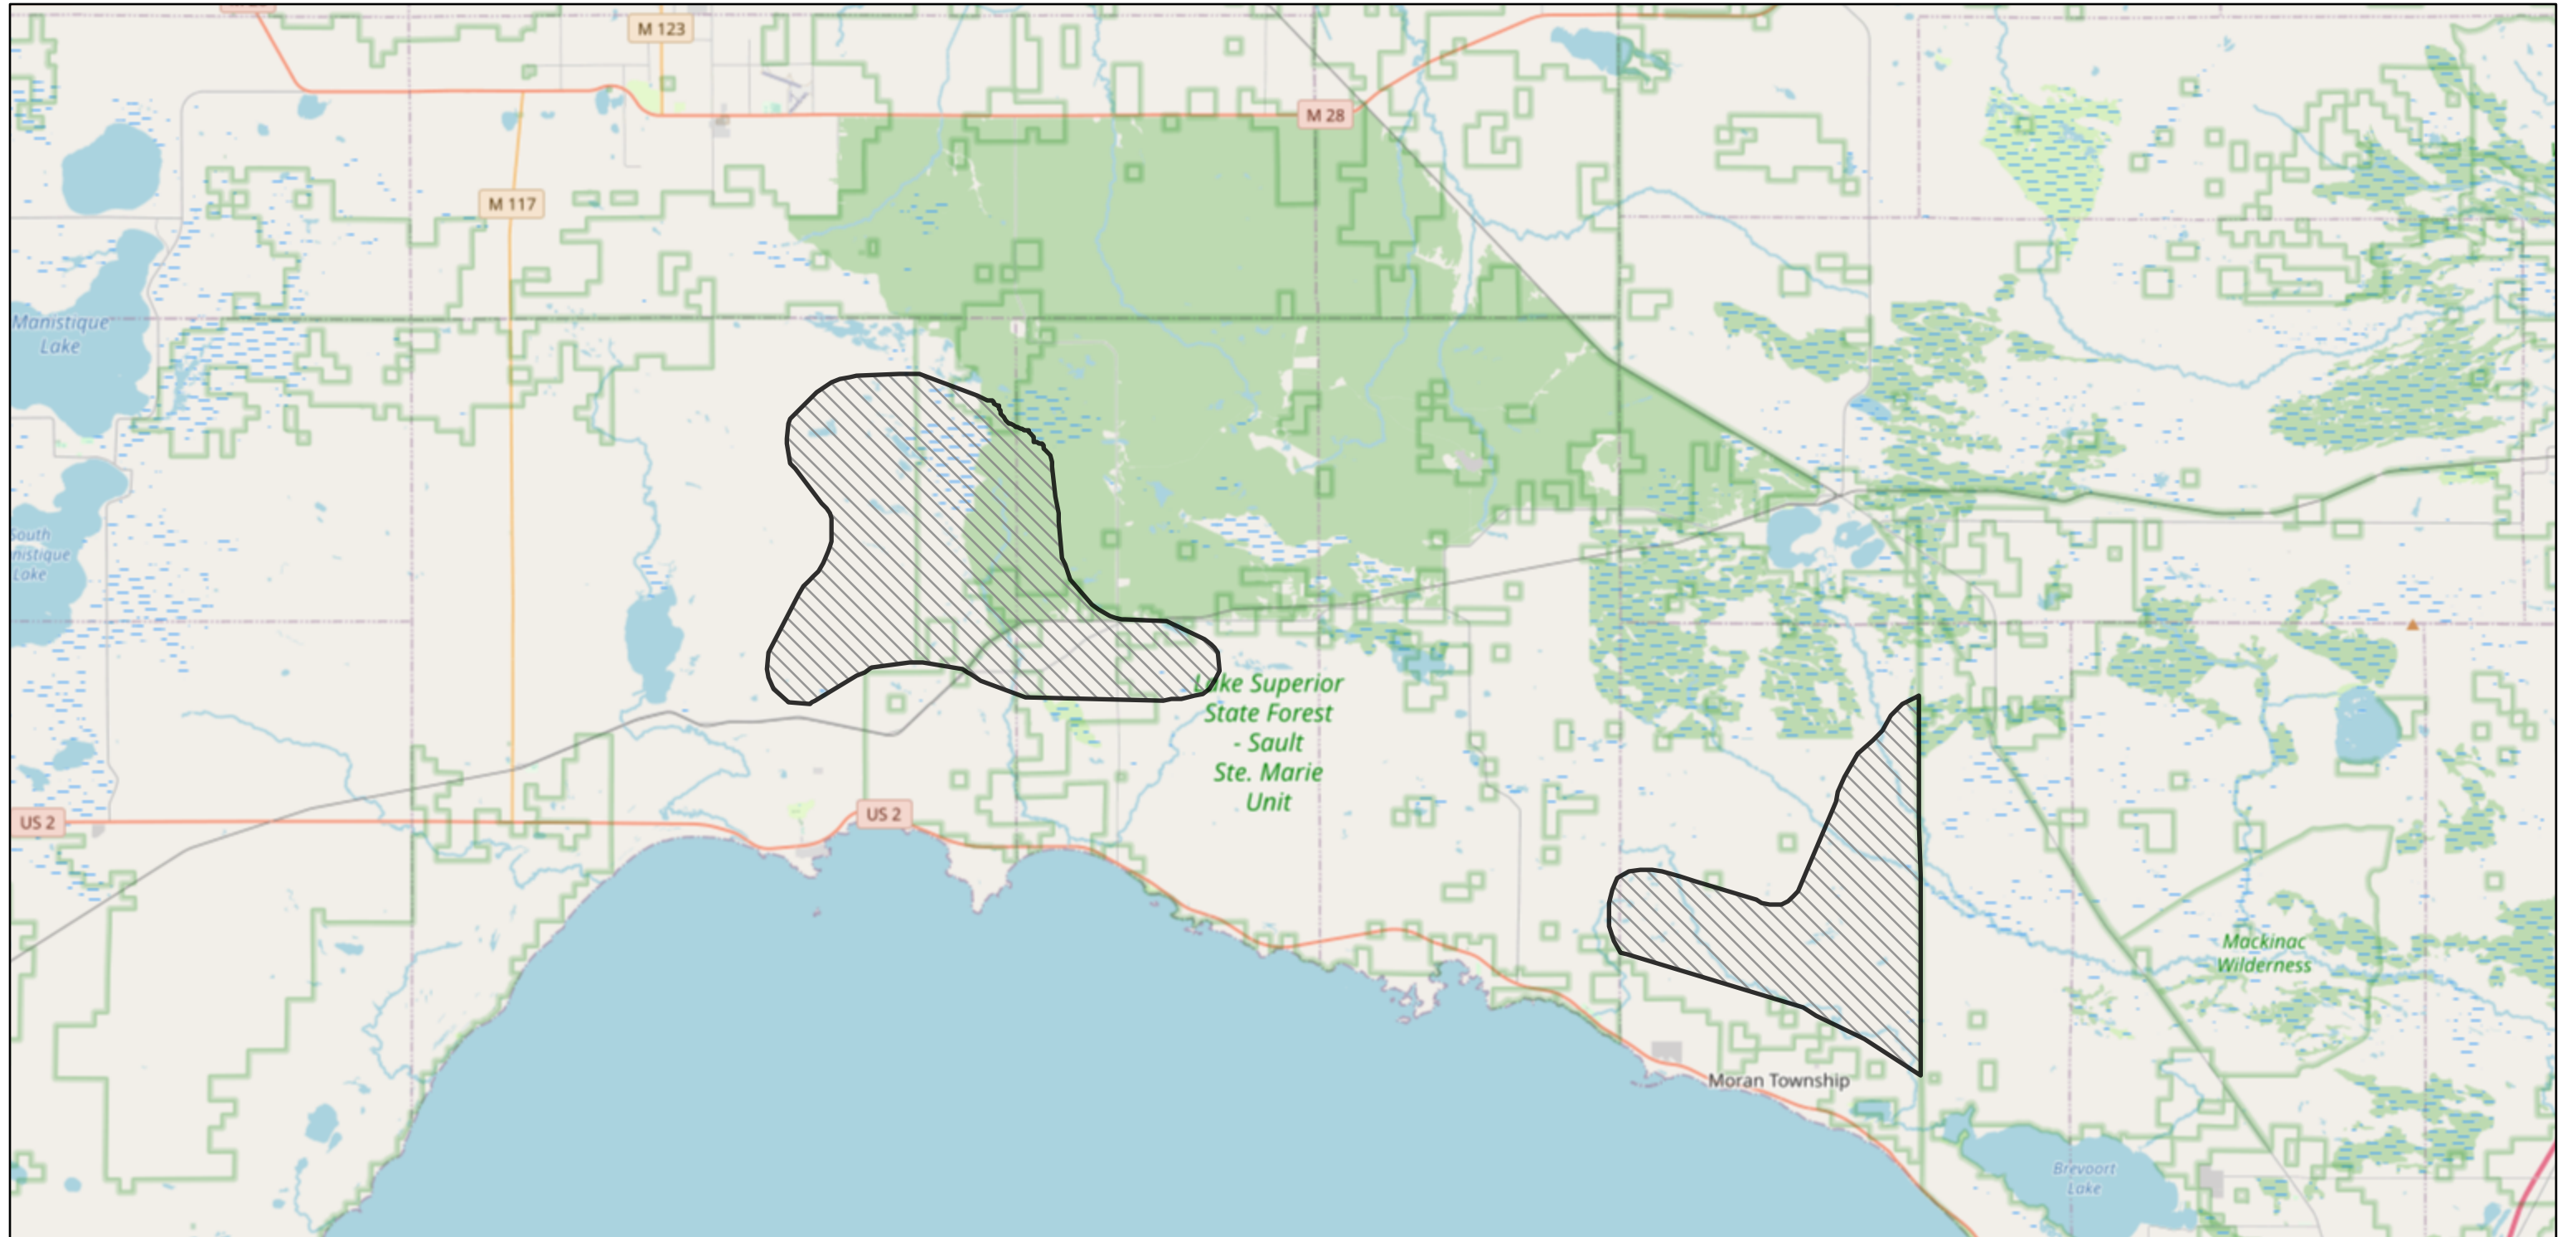

# Naubinway West & East Zones

2/13/2023, 10:56:52 AM

 MDNR Fire Zone Boundary

Map data © OpenStreetMap contributors, CC-BY-SA