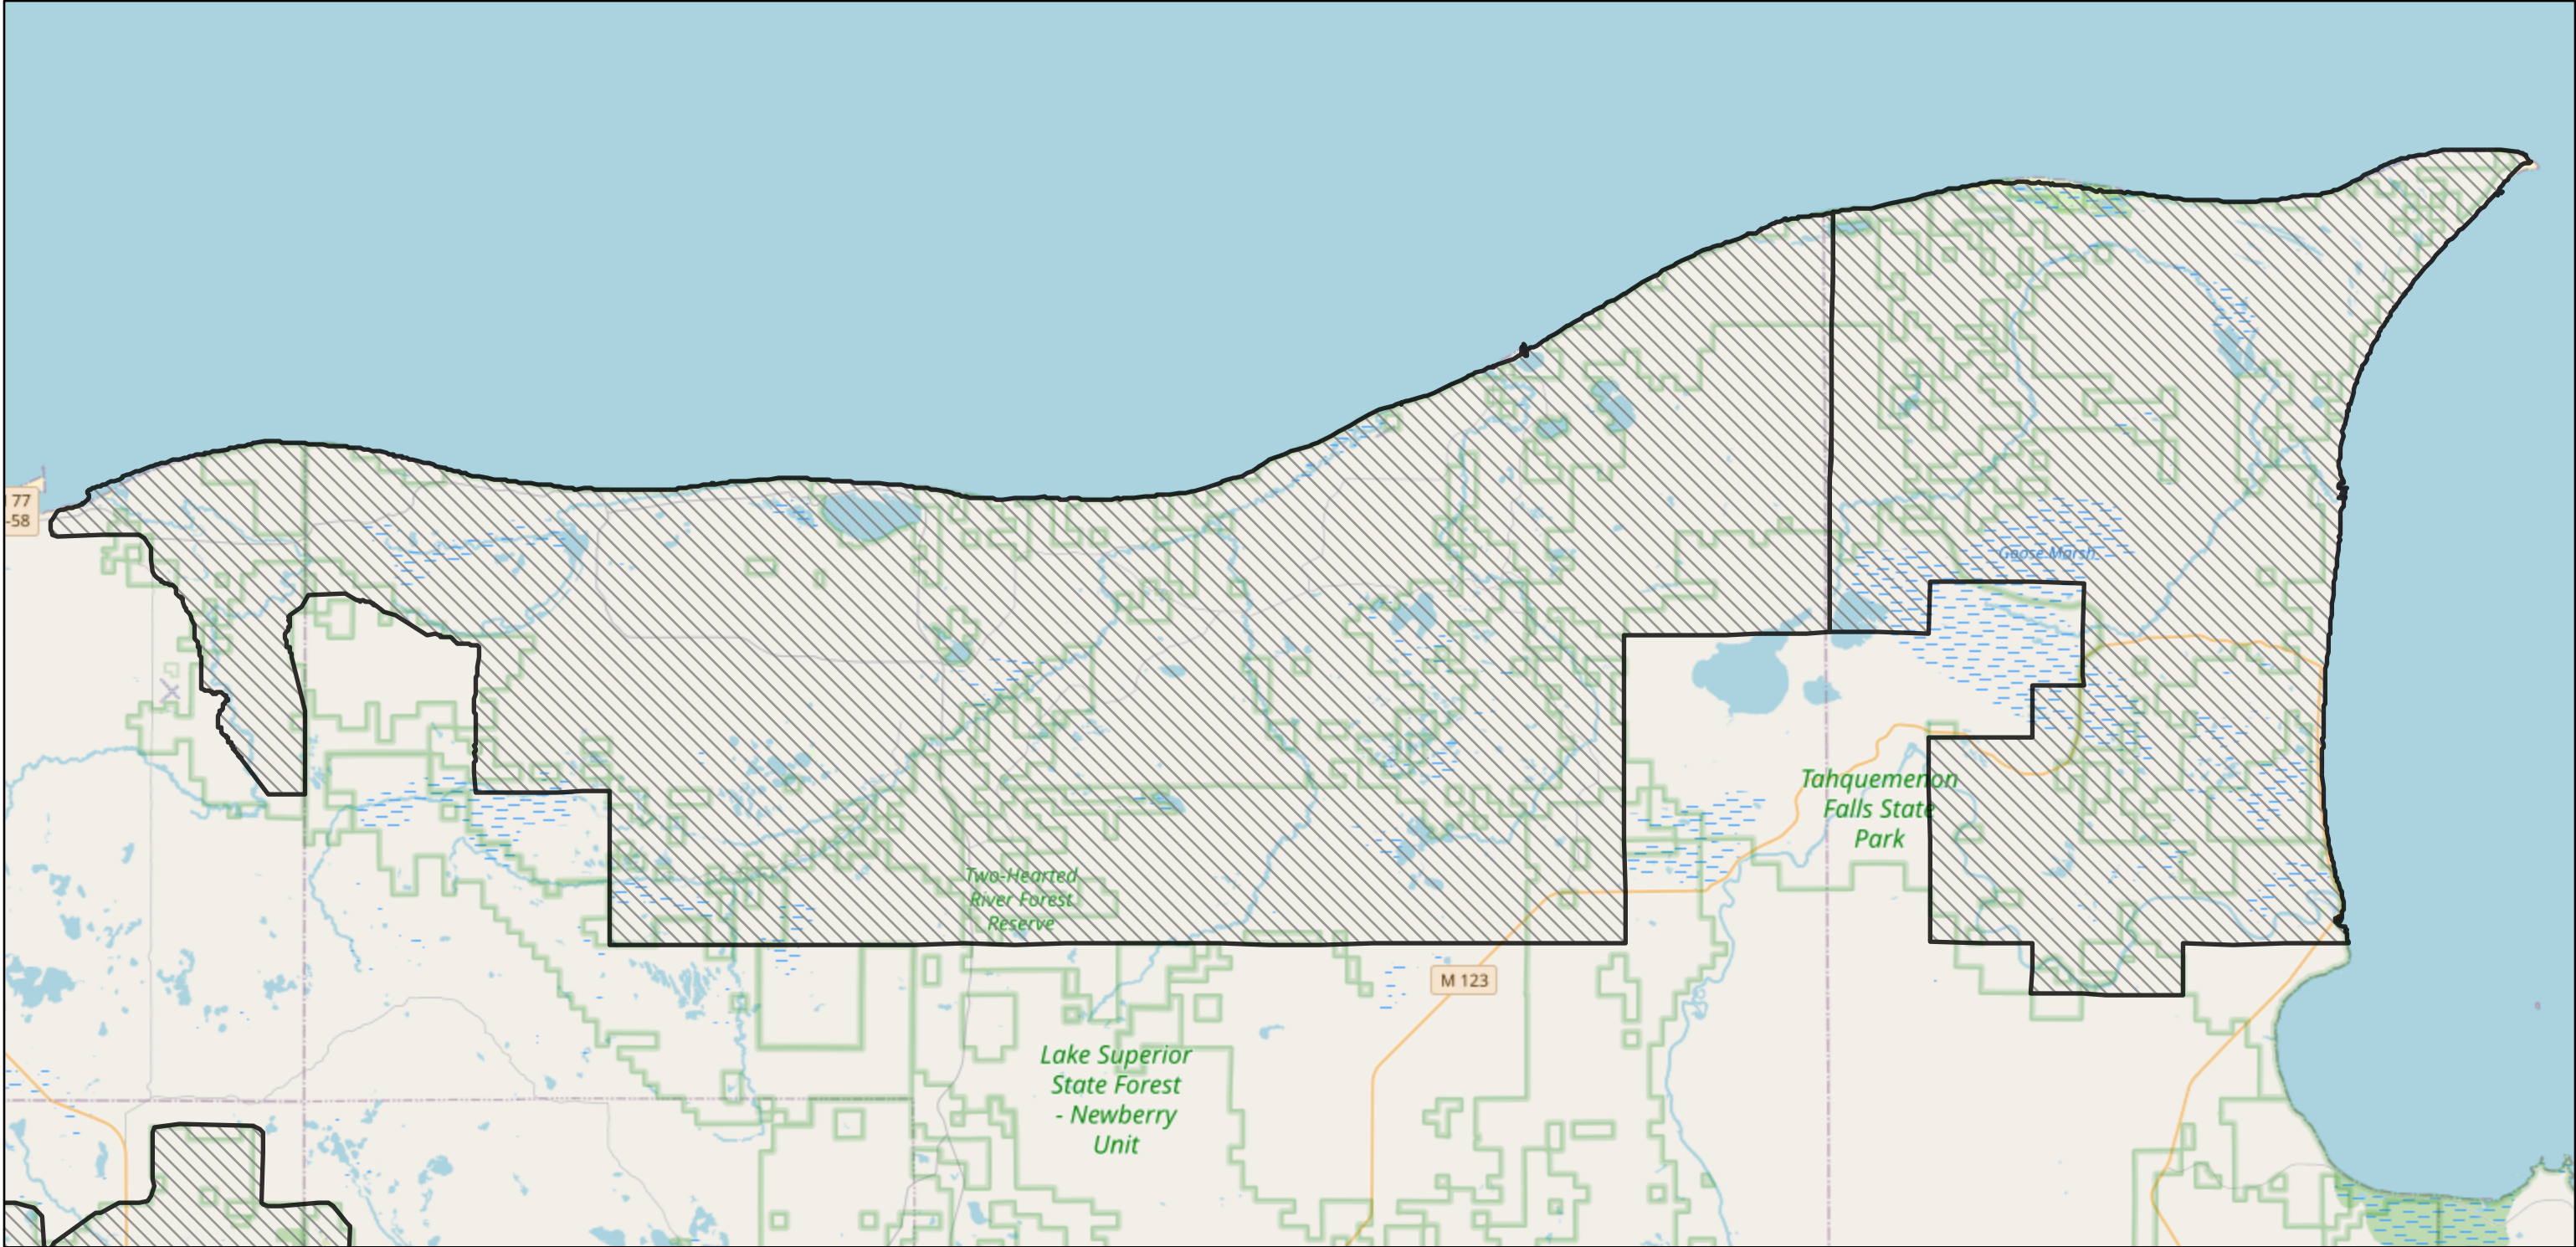

Whitefish & Two-heart Zones

2/13/2023, 10:54:50 AM

 MDNR Fire Zone Boundary

Map data © OpenStreetMap contributors, CC-BY-SA