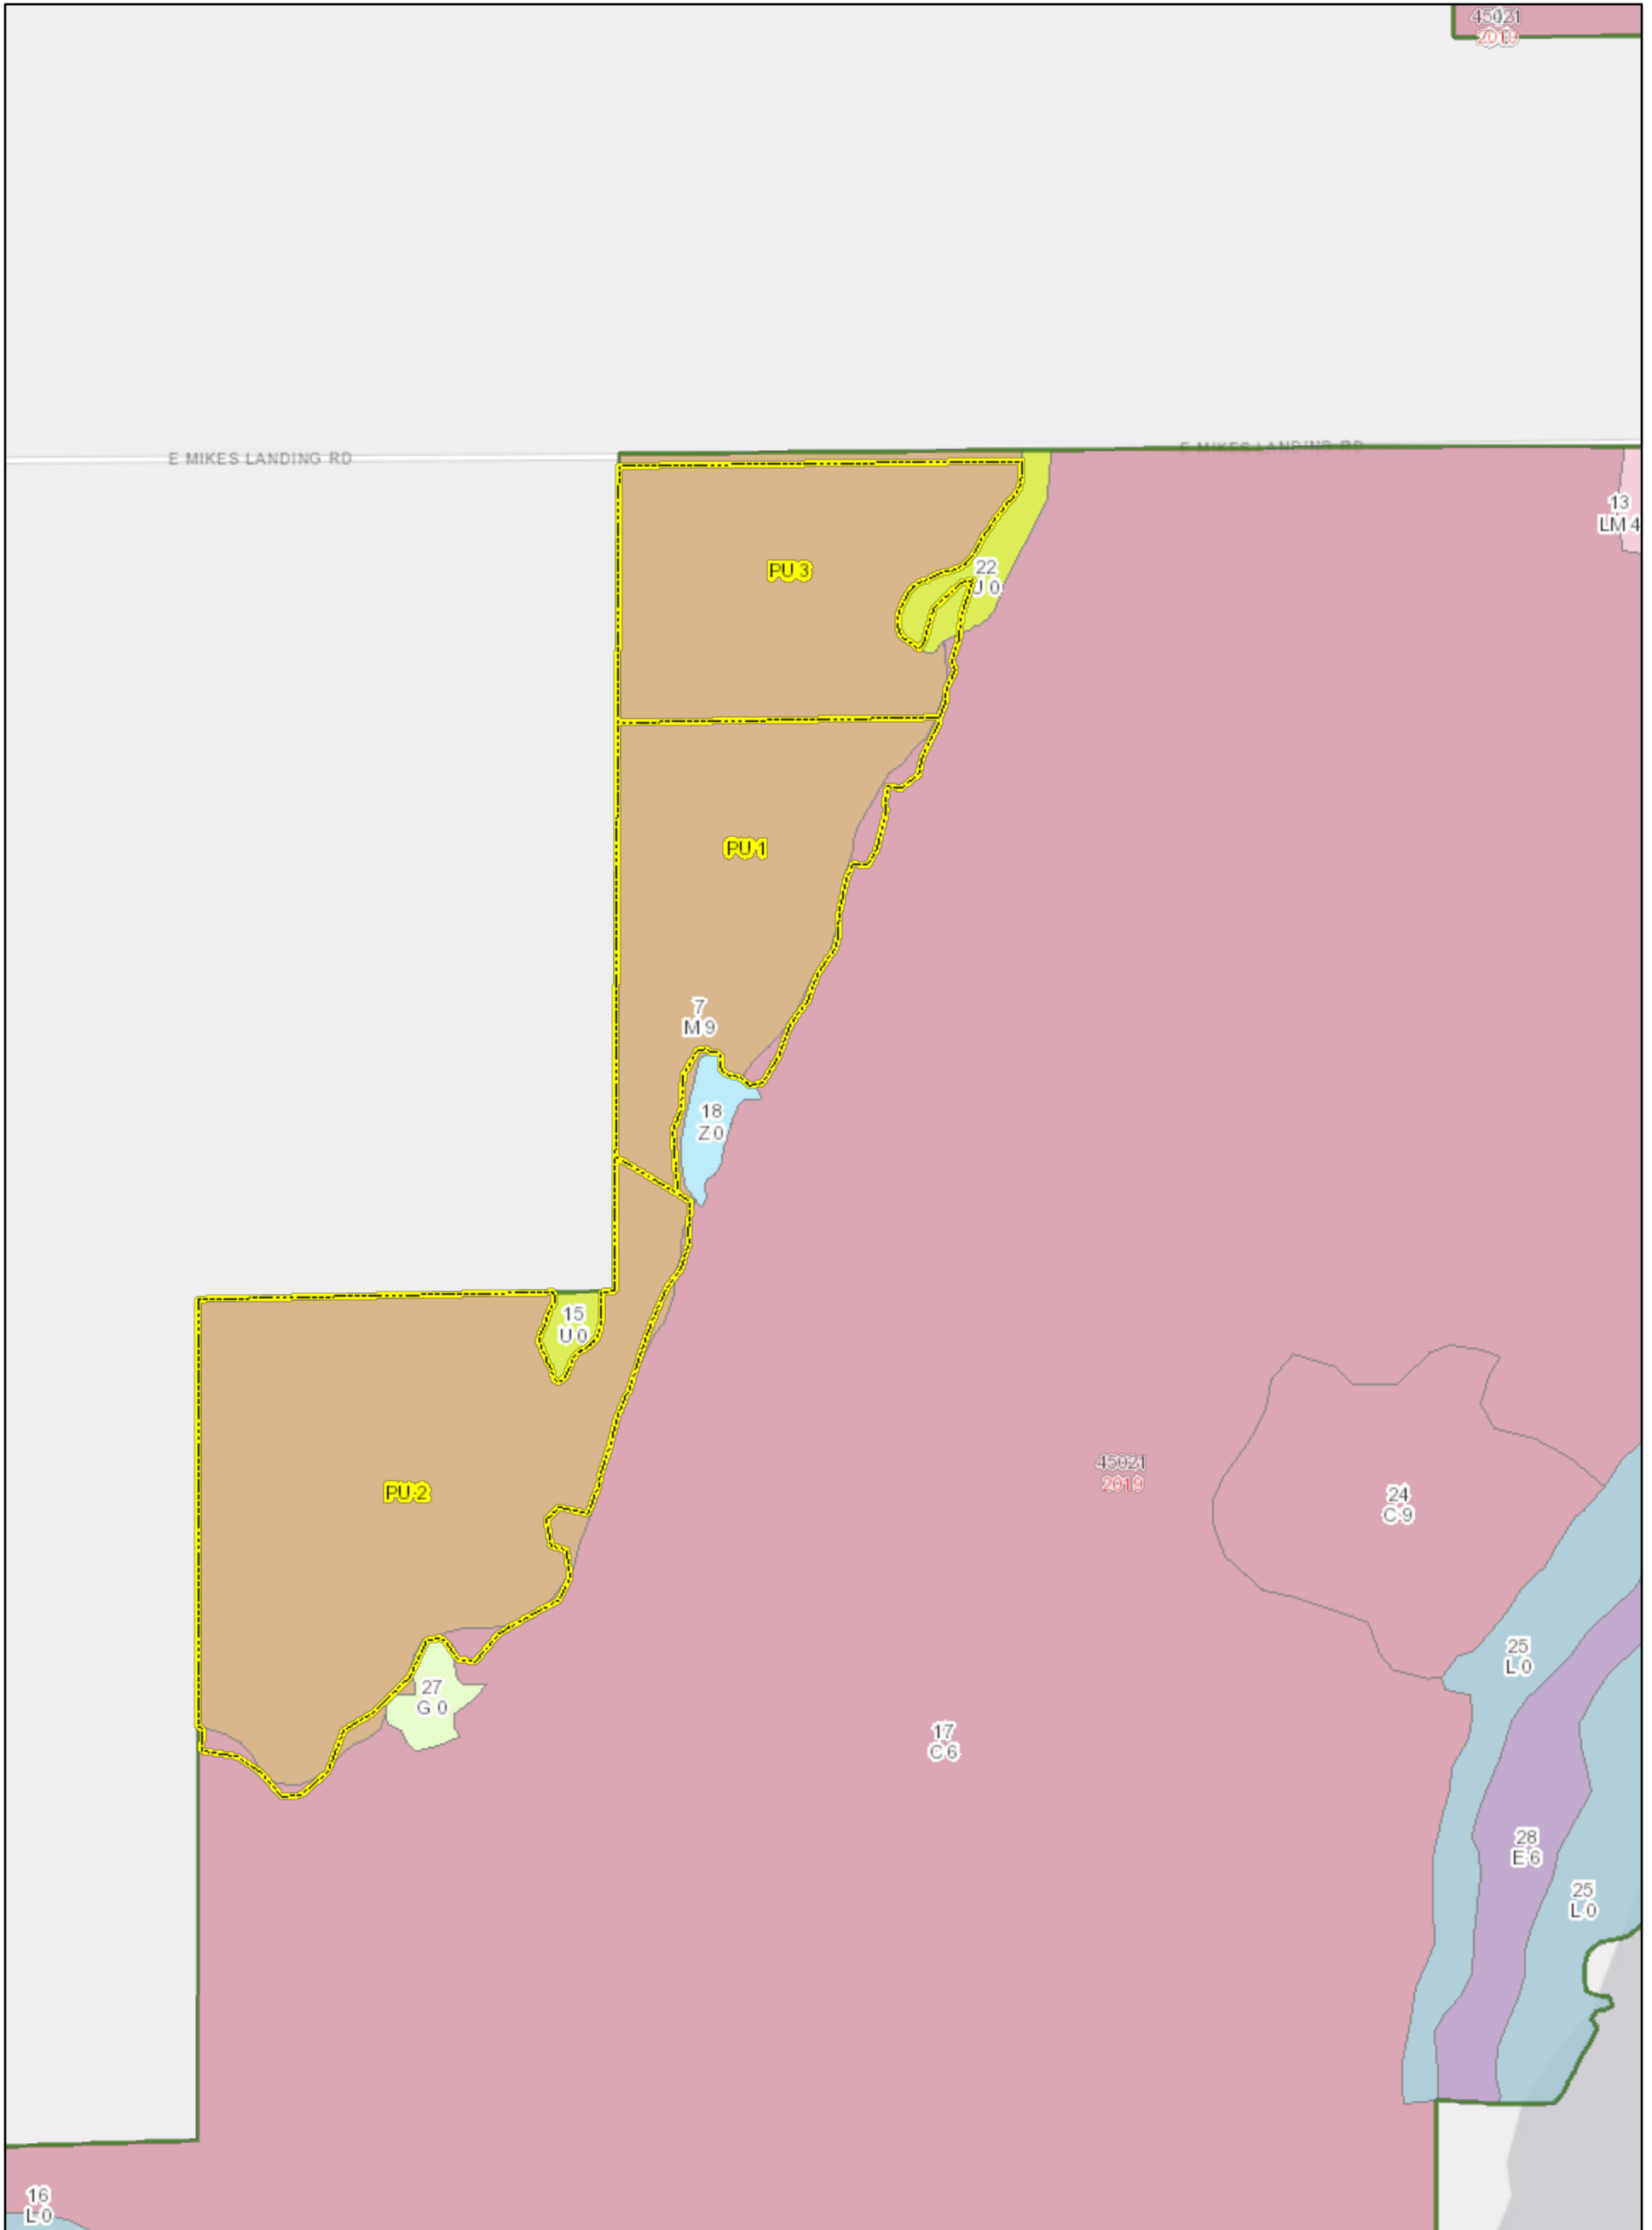

Forest Inventory Viewer

February 15, 2023

- | | |
|------------------------|--------------------------------|
| Compartments (Outline) | Wildlife Division Lands |
| State Forests Areas | Partner Lands |
| StateParks | Good Neighbor Authority (USFS) |

LTC, Esri, HERE, Garmin, GeoTechnologies, Inc., Intermap, USGS, EPA, NRCan