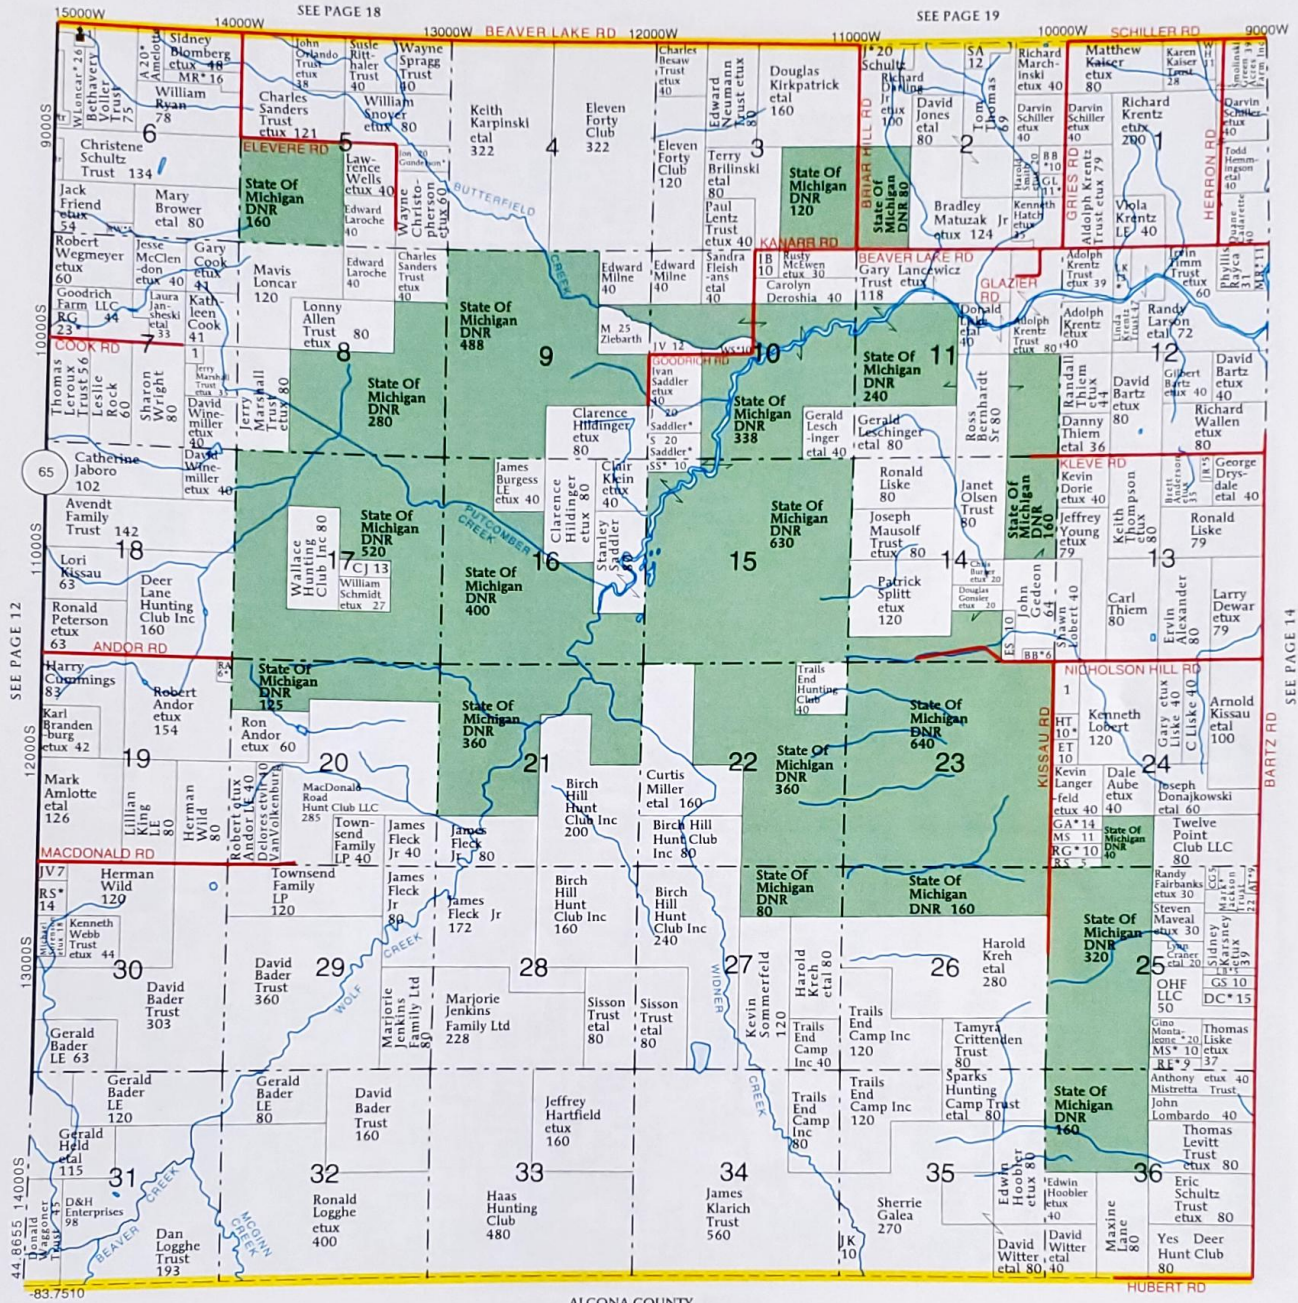

OSSINEKE C PLAT

T-29-N • R-6-E

See Page 47 For Additional Names.

ALCONA COUNTY

HUBERT RD

COMPASSION GROWS HERE.

4-H GROWS HERE

Come grow with us! Visit 4h.msue.msu.edu

Phone: (989) 728-4011

Long Distance Toll Free: (800) 842-2540

3120 M-65 - Hale, Michigan 48739

Quality Service Since 1966