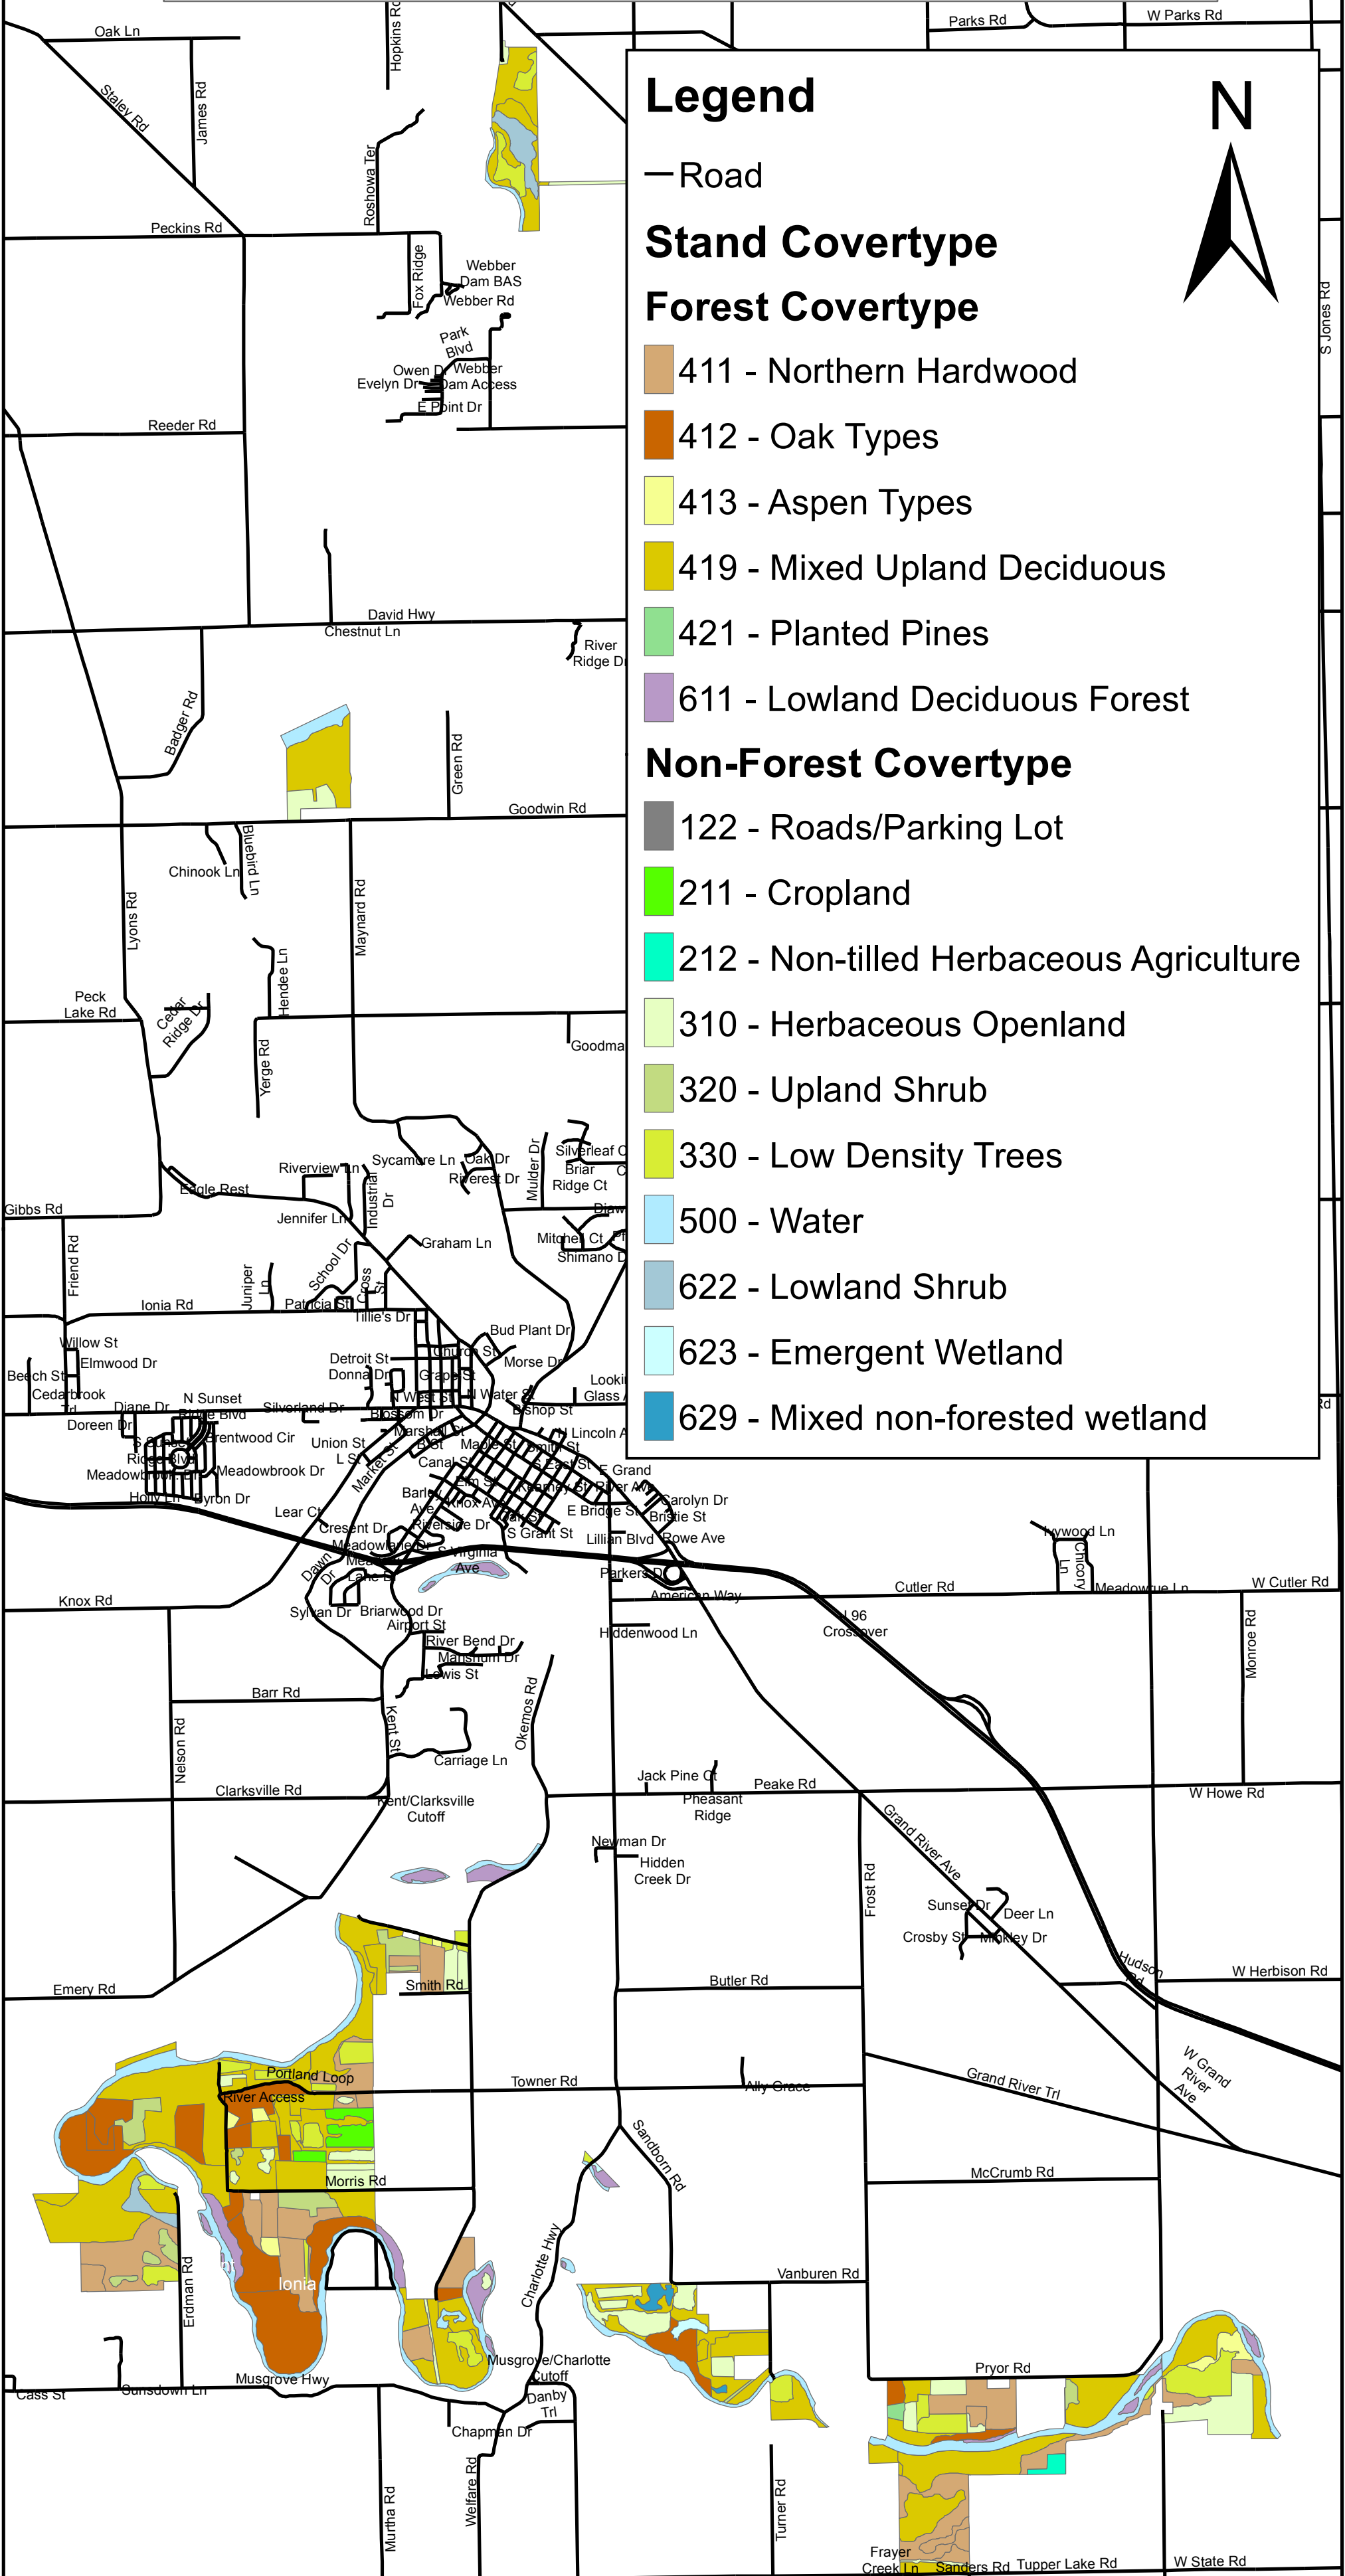

# Portland State Game Area

Mill St  
Elizabeth St  
Hobson St  
Juniper St  
King St  
Tabor St

## Legend

— Road

### Stand Coverture

### Non-Forest Coverture

122 - Roads/Parking Lot

211 - Cropland

212 - Non-tilled Herbaceous Agriculture

310 - Herbaceous Openland

320 - Upland Shrub

330 - Low Density Trees

500 - Water