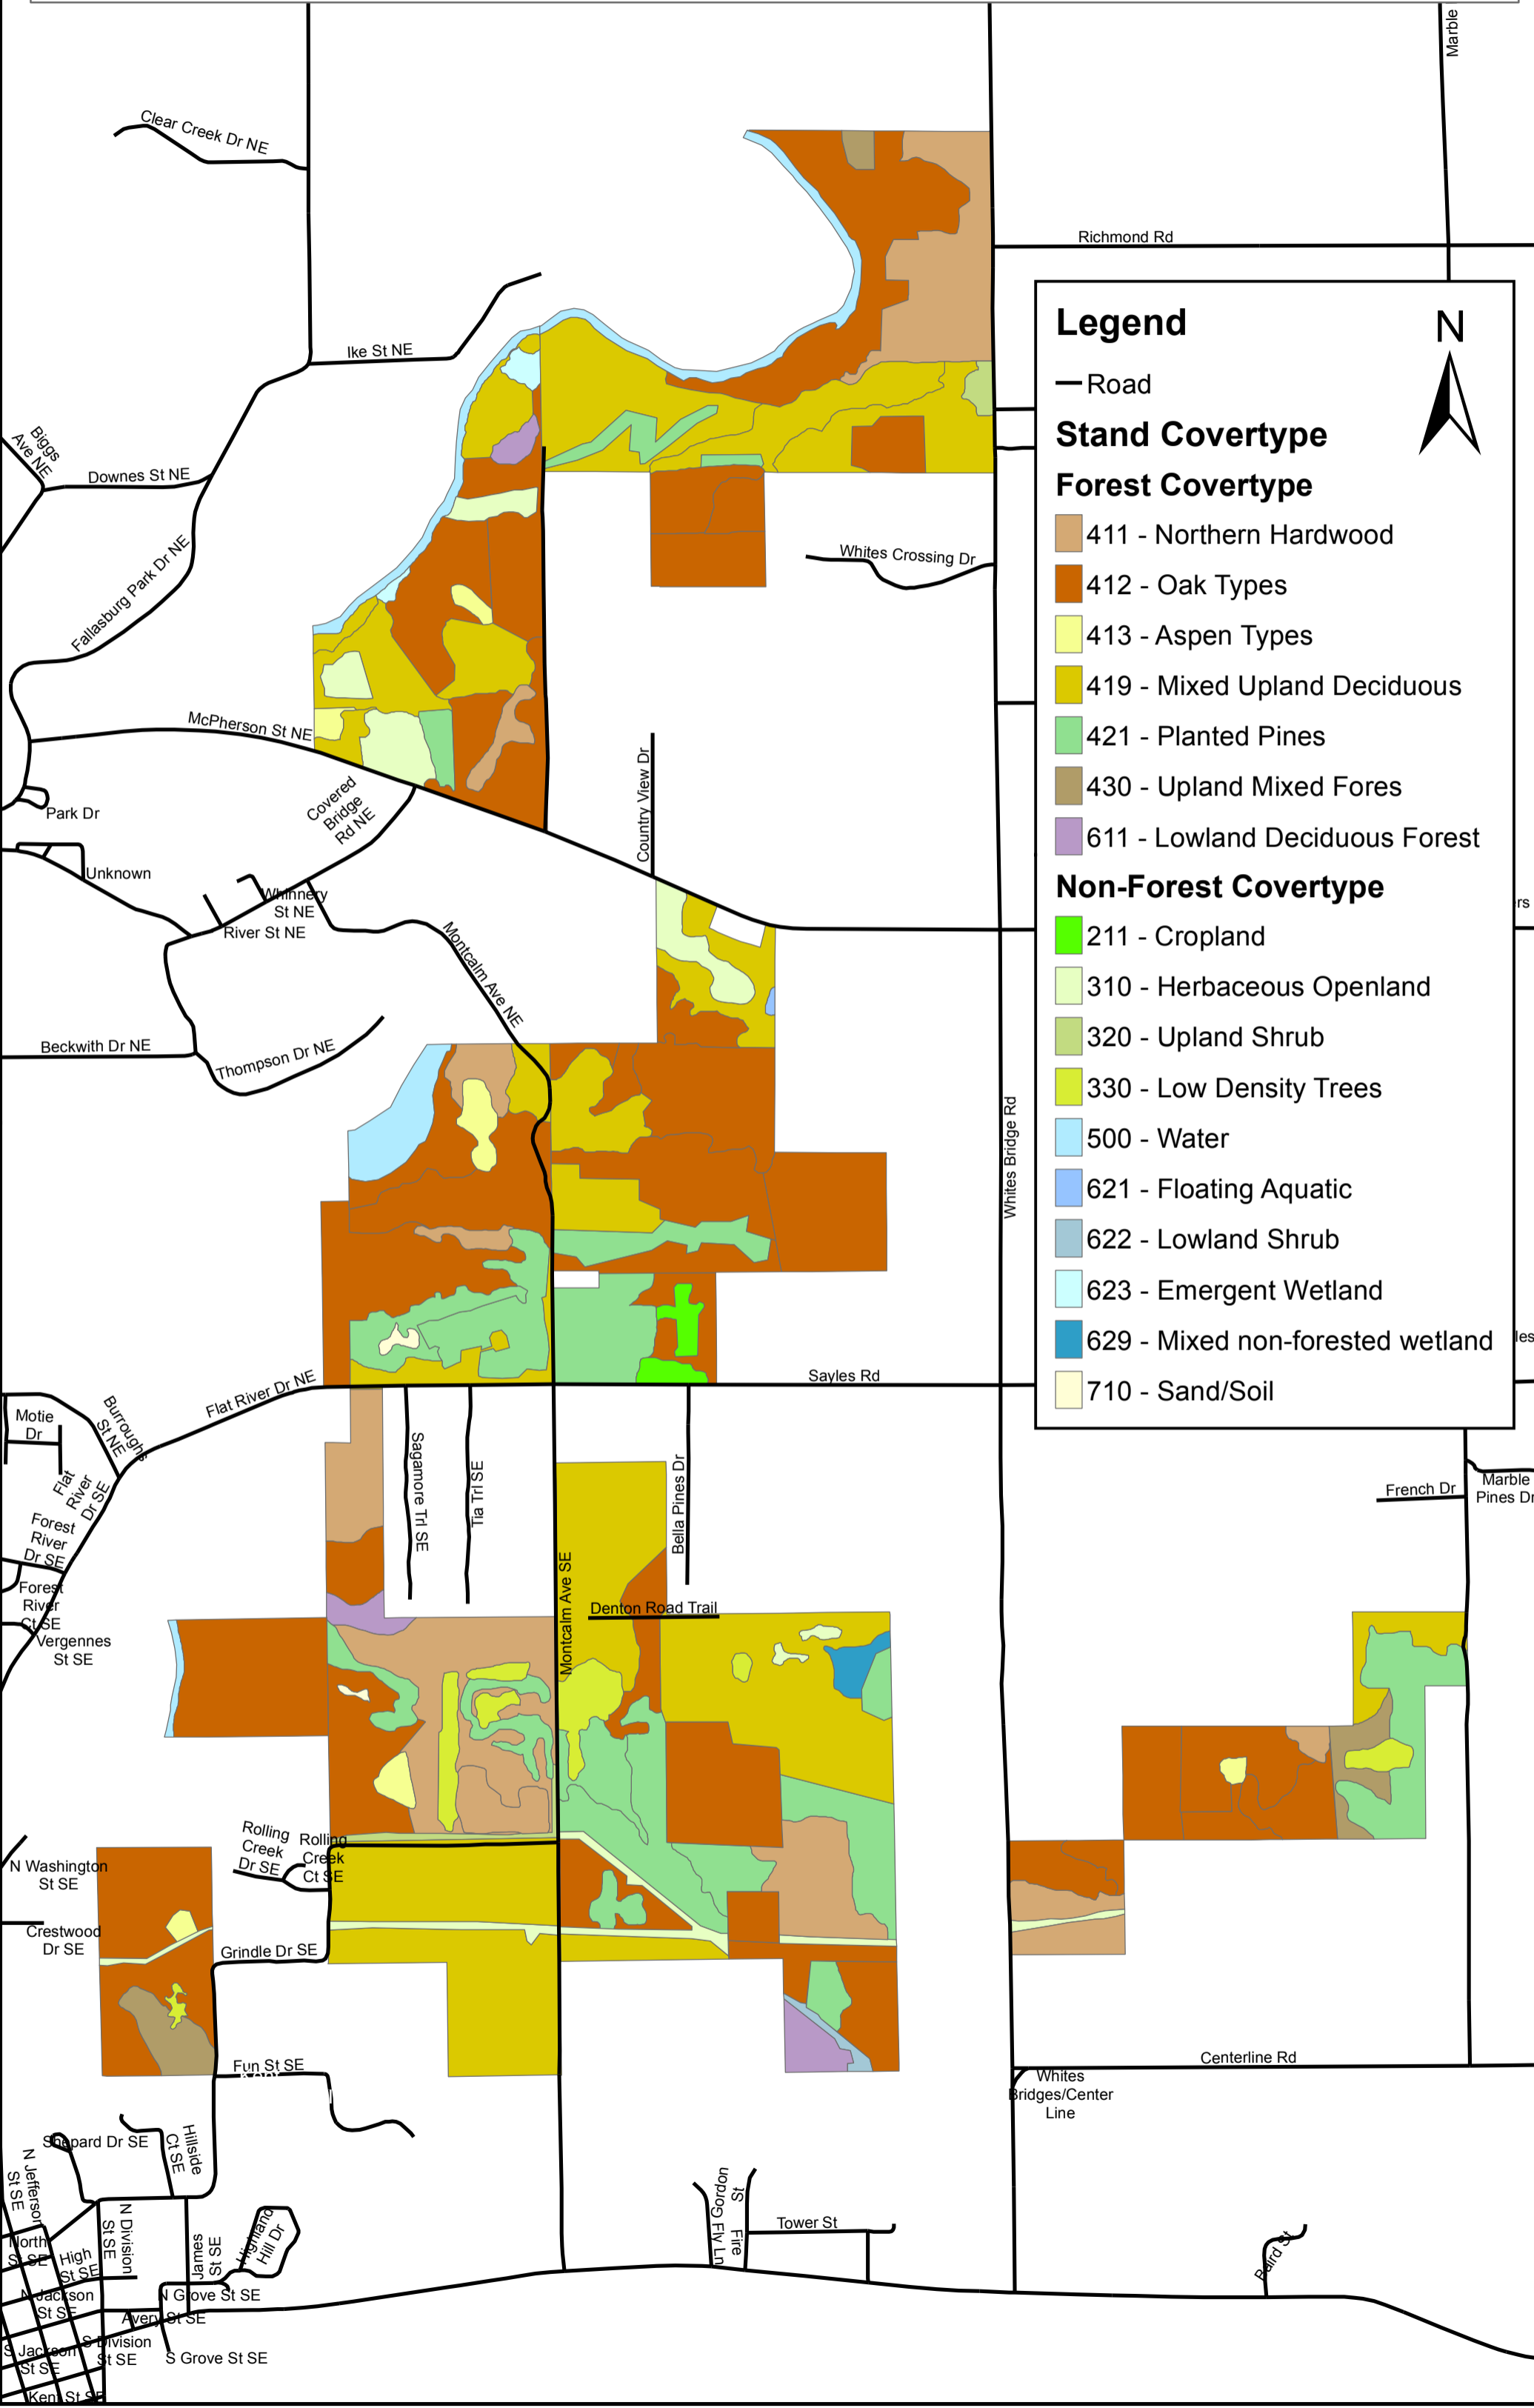

Saranac-Lowell State Game Area

Legend

— Road

Stand Coverture

Forest Coverture

- 411 - Northern Hardwood
- 412 - Oak Types
- 413 - Aspen Types
- 419 - Mixed Upland Deciduous
- 421 - Planted Pines
- 430 - Upland Mixed Fores
- 611 - Lowland Deciduous Forest

Non-Forest Coverture

- 211 - Cropland
- 310 - Herbaceous Openland
- 320 - Upland Shrub
- 330 - Low Density Trees
- 500 - Water
- 621 - Floating Aquatic
- 622 - Lowland Shrub
- 623 - Emergent Wetland
- 629 - Mixed non-forested wetland
- 710 - Sand/Soil