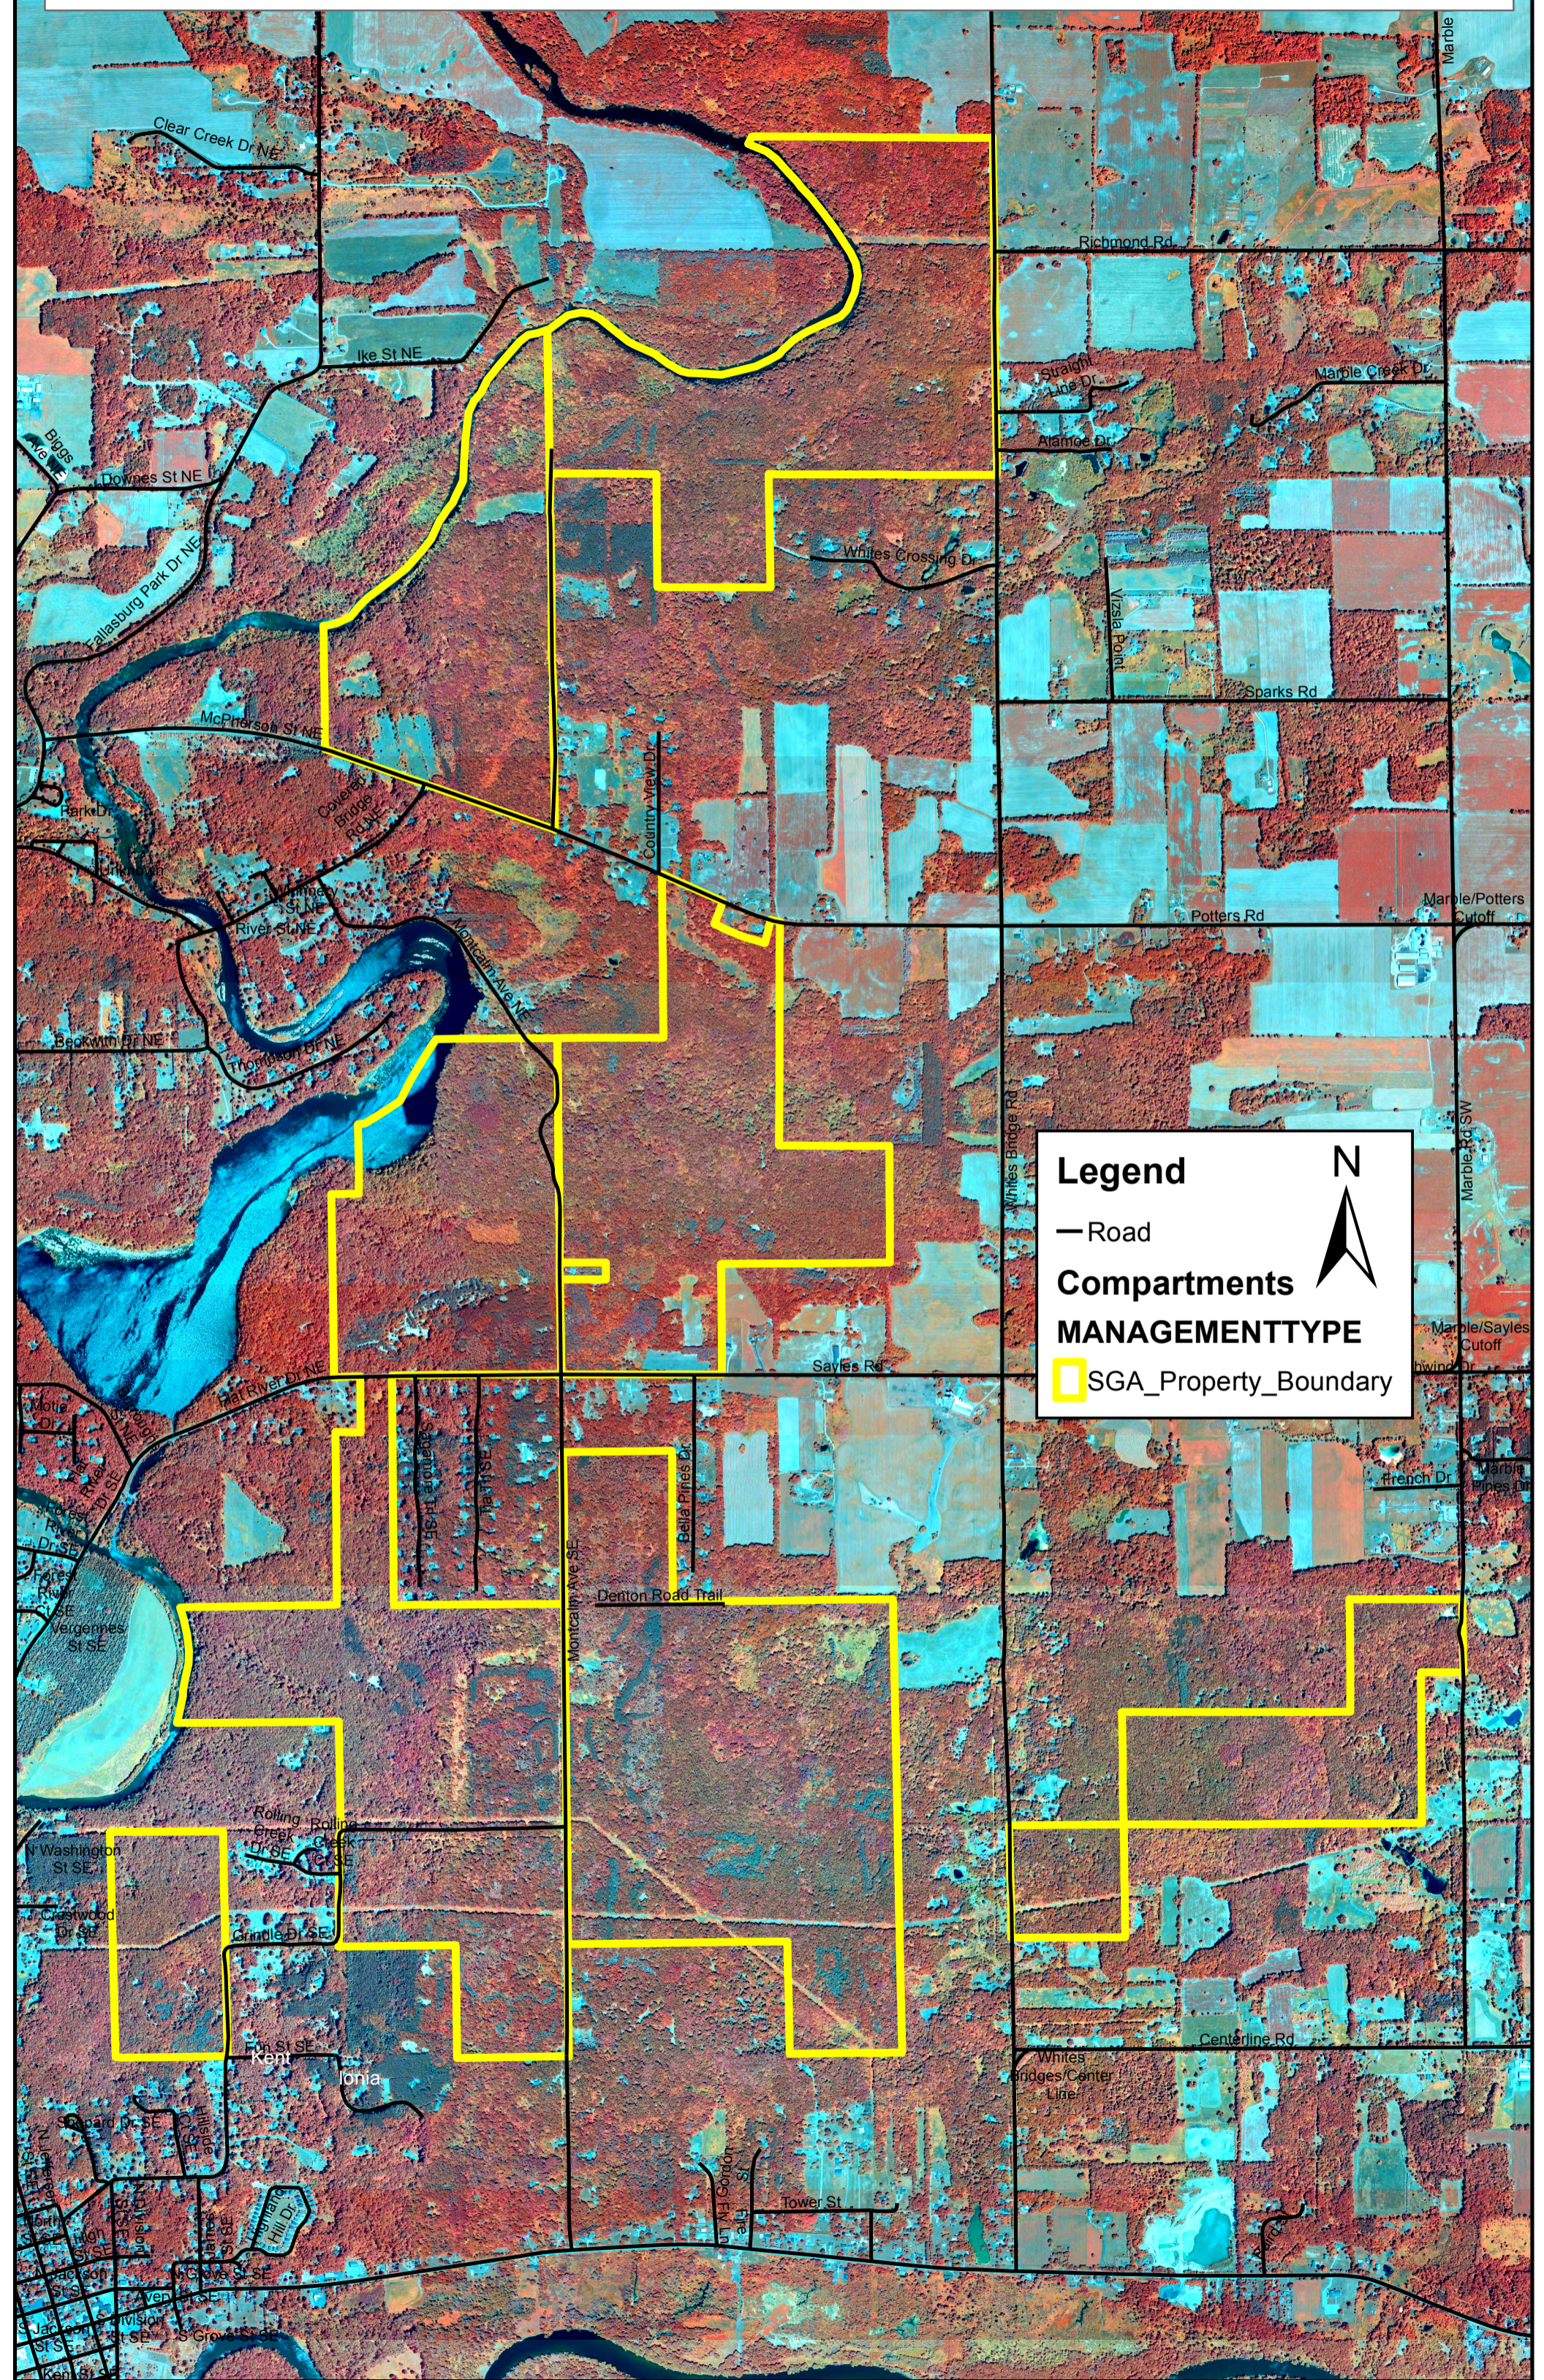

Saranac-Lowell State Game Area

Legend

- Road
- Compartments**
- MANAGEMENTTYPE**
- SGA_Property_Boundary

N