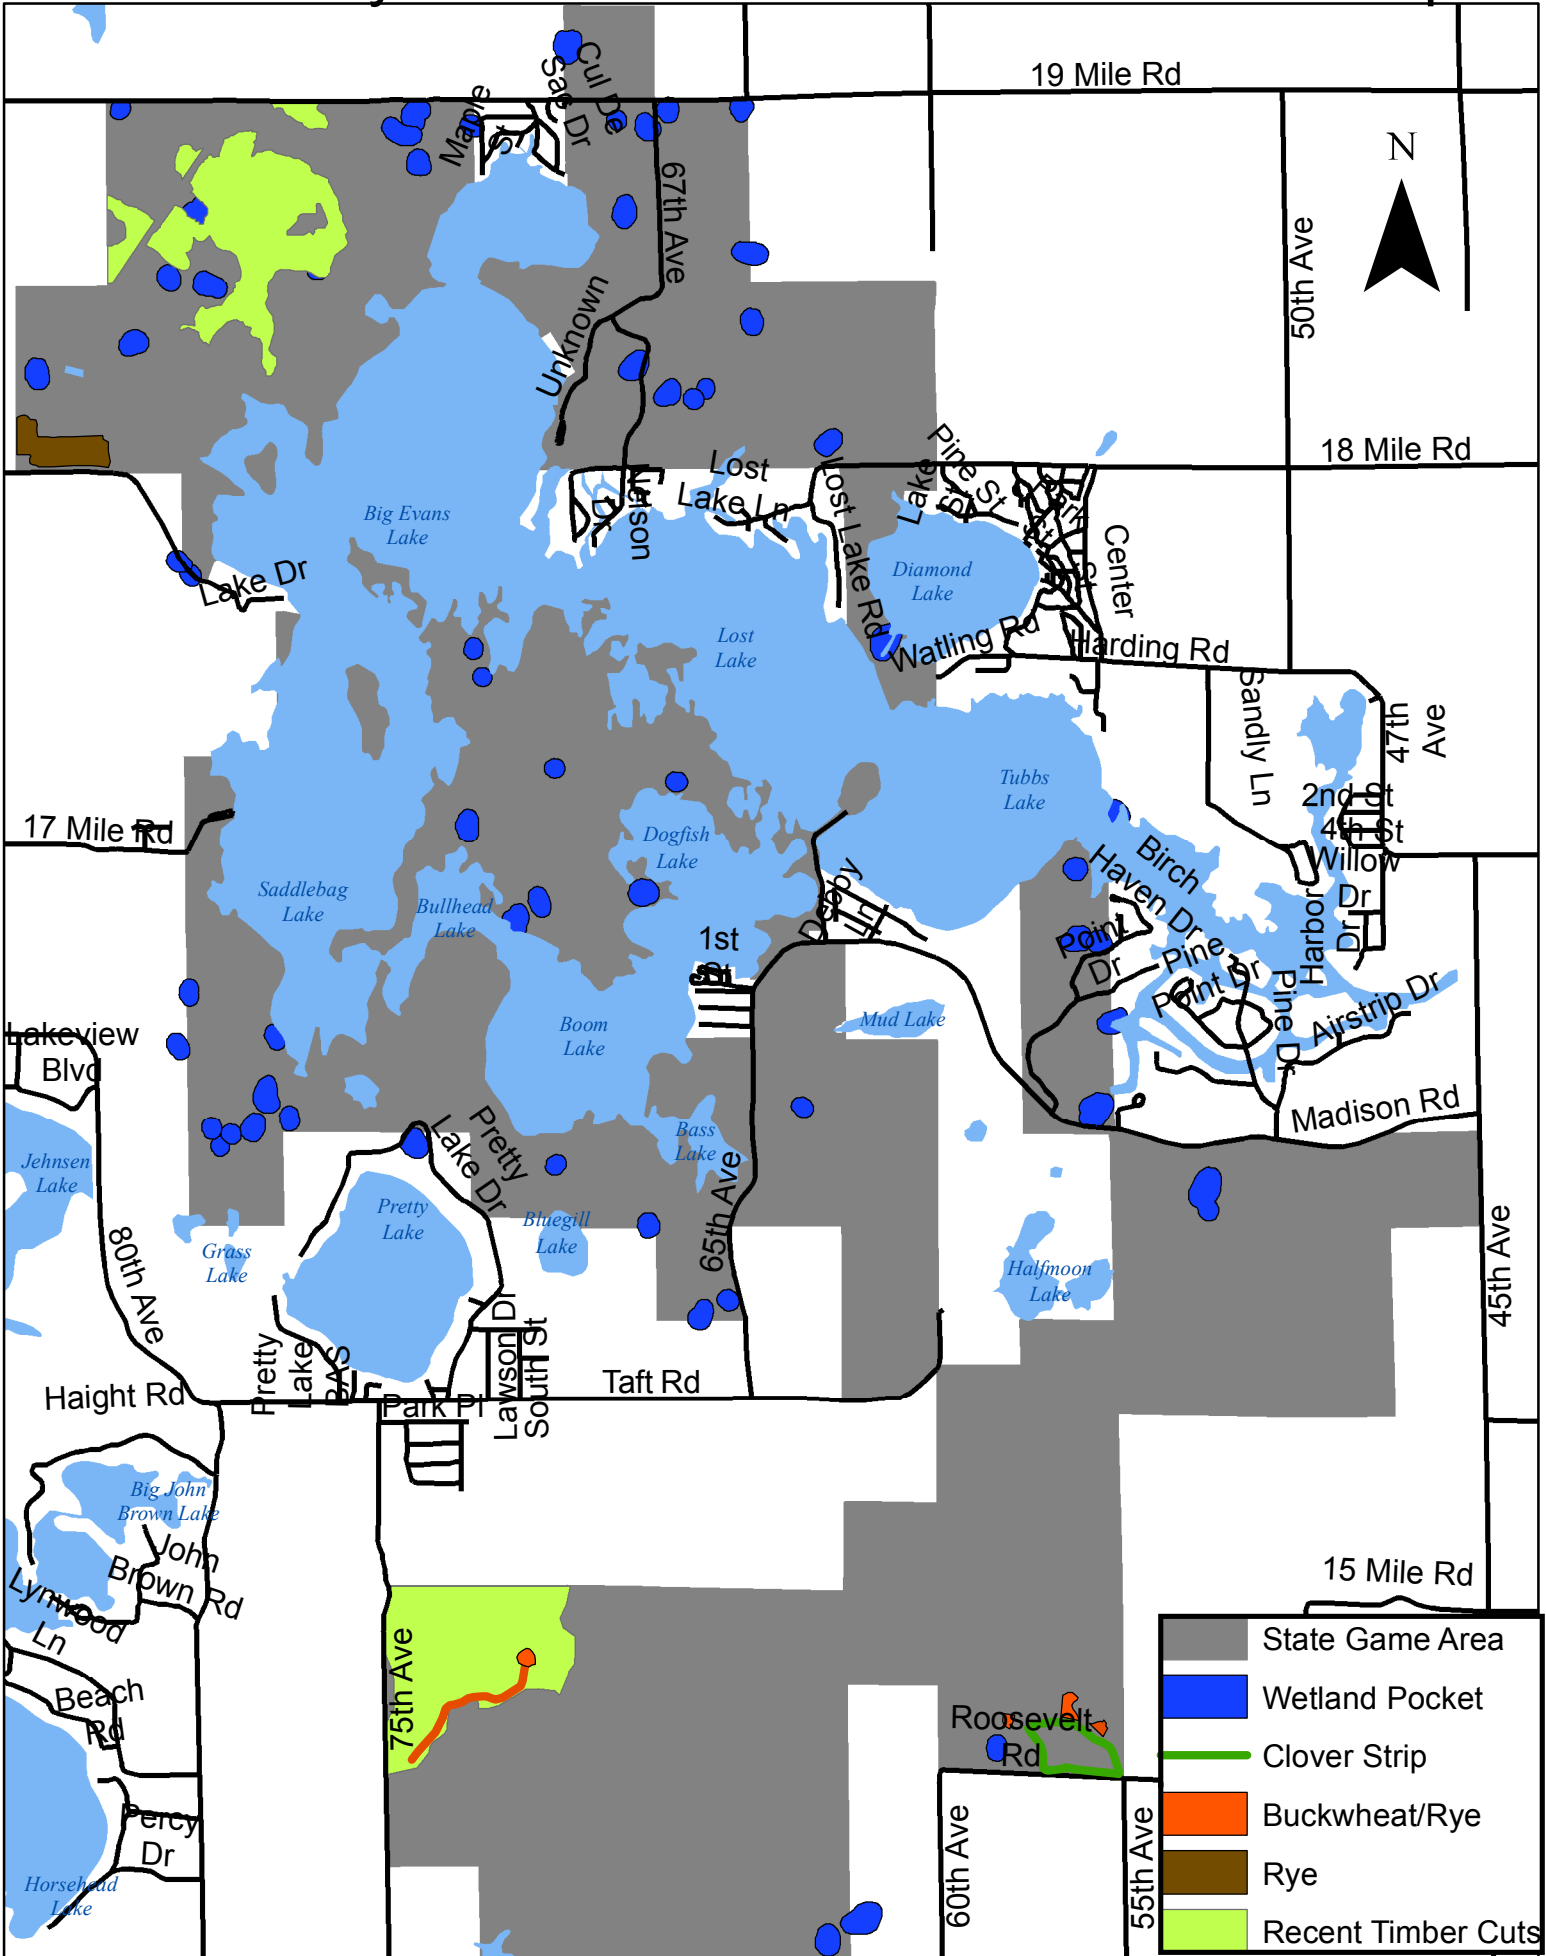

Martiny Lakes State Game Area Habitat Map

- State Game Area
- Wetland Pocket
- Clover Strip
- Buckwheat/Rye
- Rye
- Recent Timber Cuts