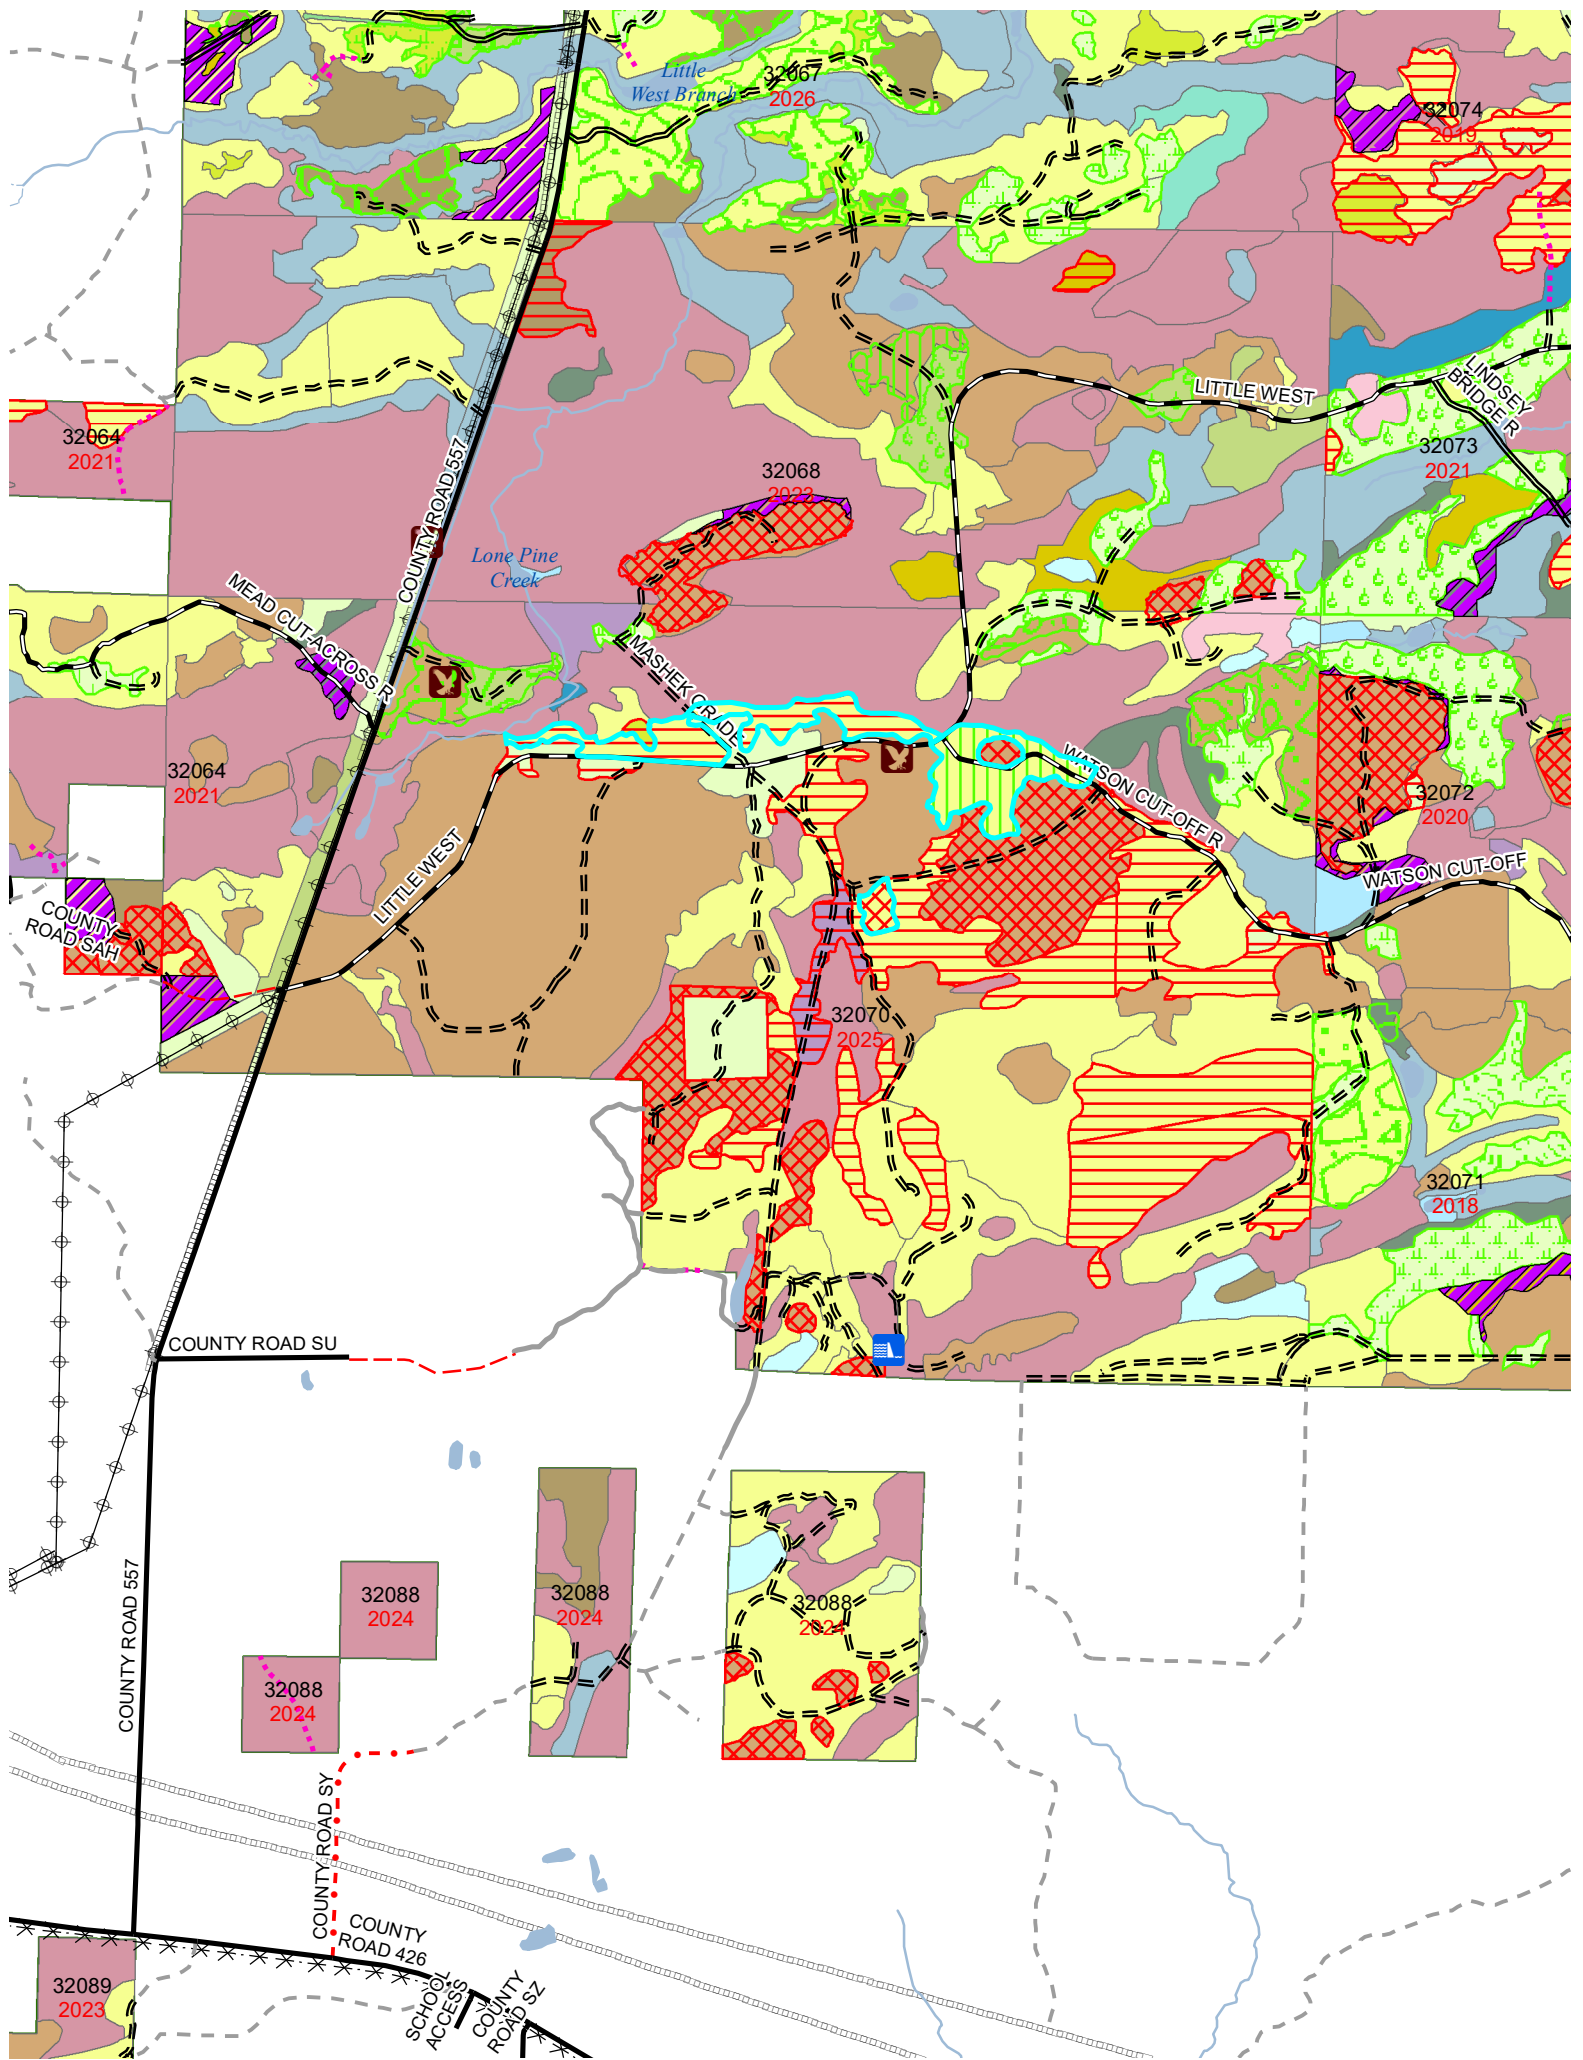

Little West Branch 32067 2026

32074 2019

32064 2021

32068 2023

32073 2021

32064 2021

32072 2020

32070 2025

32071 2018

32088 2024

32088 2024

32088 2024

32088 2024

32089 2023

MEAD CUT-ACROSS R

COUNTY ROAD 557

Lone Pine Creek

MASHEK CR. DE.

LITTLE WEST

LINSEY BRIDGE R.

LITTLE WEST

WATSON CUT-OFF R.

WATSON CUT-OFF

COUNTY ROAD SU

COUNTY ROAD 557

COUNTY ROAD SY

COUNTY ROAD 426

SCHOOL ACCESS

COUNTY ROAD SZ