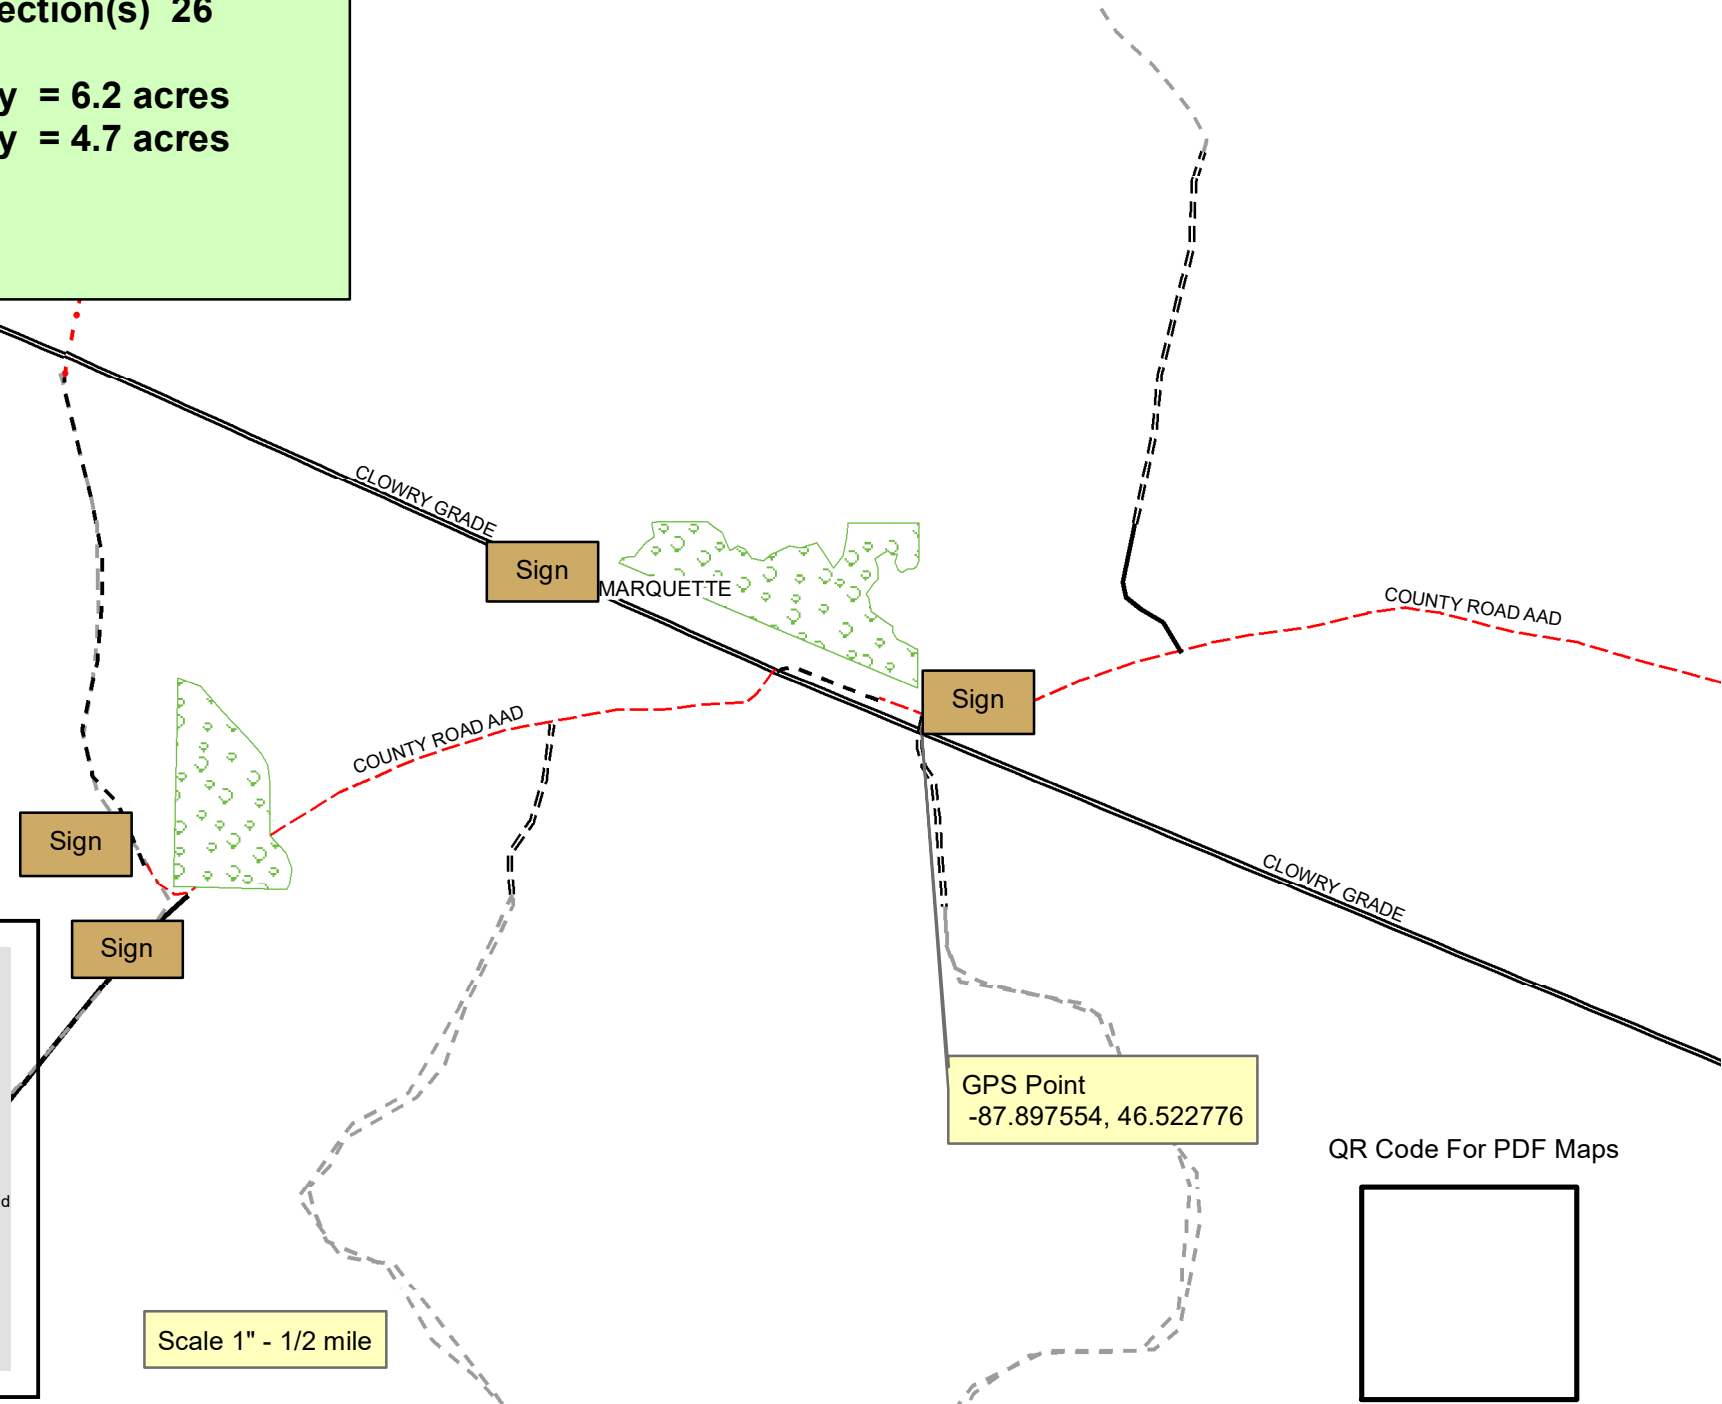

2024 Drone Herbicide Application
Jack Pine Site Prep Spray
Gwinn FMU
Marquette County - Humboldt Township
T48N R29W Section(s) 26

32211032-Spray = 6.2 acres
32211035-Spray = 4.7 acres

Legend

- Counties
- ground_spray
- DNR - Primary Forest Road
- DNR - Secondary Forest Road
- DNR - Forest Access Route
- Federal / State Highway
- Federal / State / County - Paved Road
- Federal / State - Dirt / Gravel Road
- County - Gravel Road
- County - Dirt Road (Seasonal)
- Private - Paved Road
- Private - Dirt / Gravel Road

Scale 1" - 1/2 mile

GPS Point
-87.897554, 46.522776

QR Code For PDF Maps