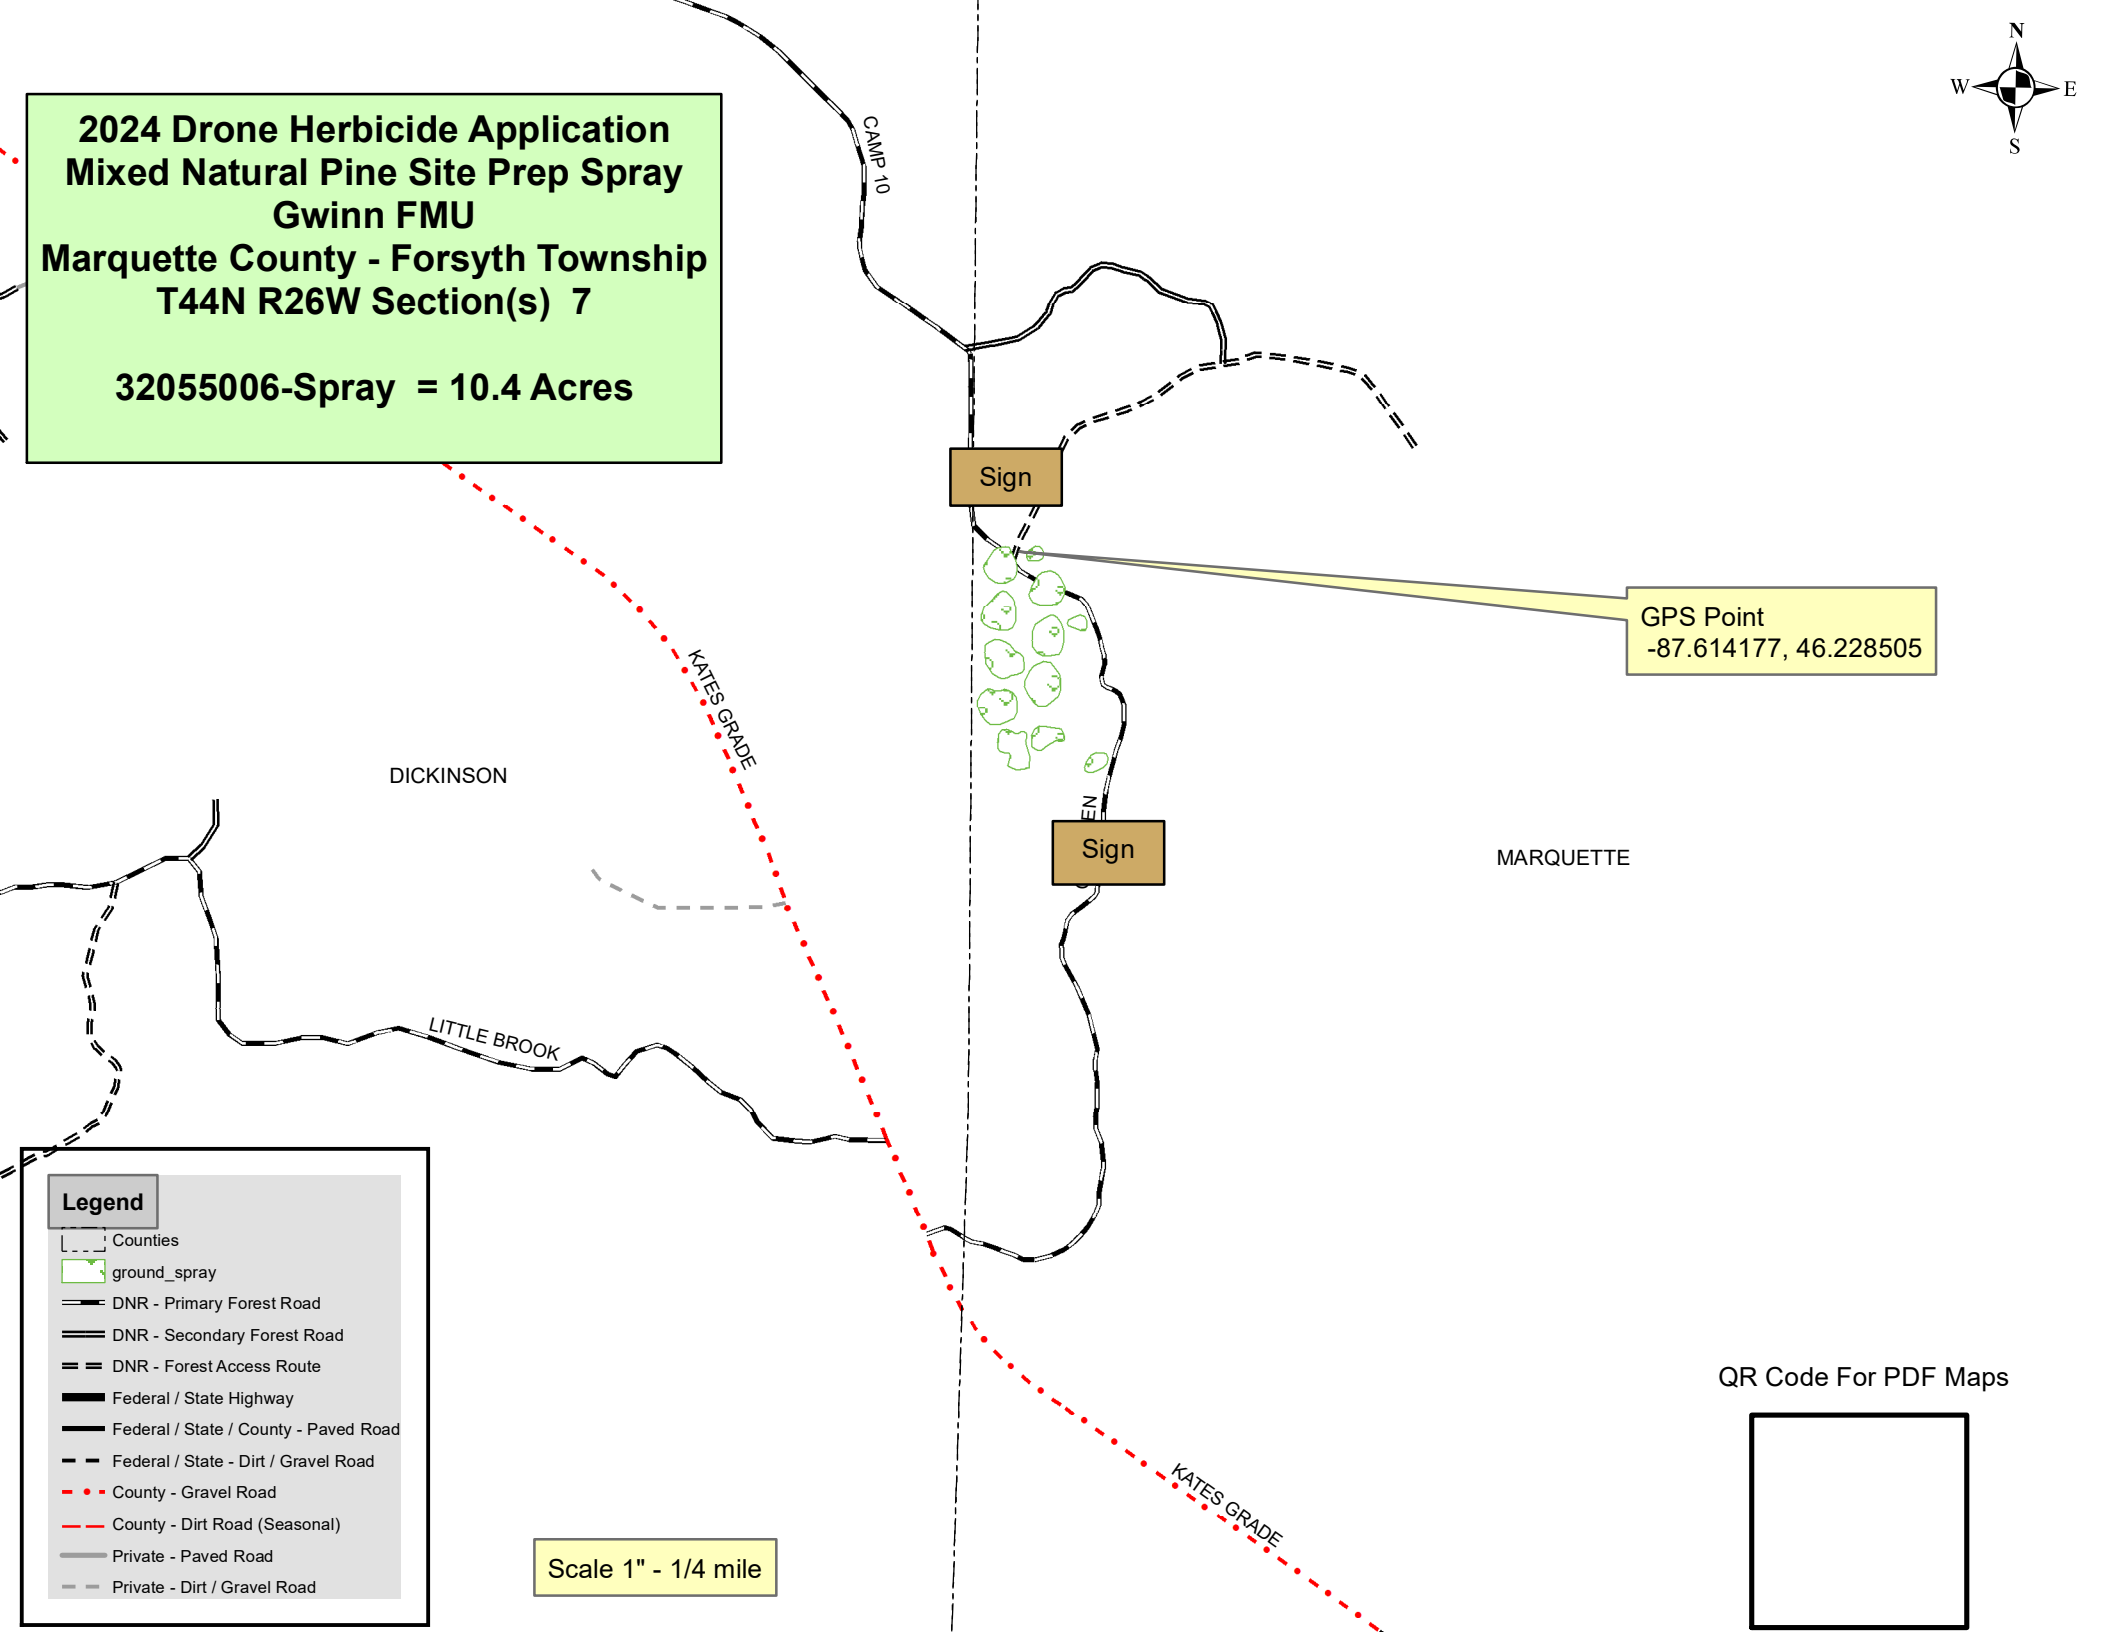

**2024 Drone Herbicide Application
Mixed Natural Pine Site Prep Spray
Gwinn FMU
Marquette County - Forsyth Township
T44N R26W Section(s) 7**

32055006-Spray = 10.4 Acres

Sign

GPS Point
-87.614177, 46.228505

Sign

DICKINSON

MARQUETTE

CAMP 10

KATES GRADE

LITTLE BROOK

EN

KATES GRADE

Legend

- Counties
- ground_spray
- DNR - Primary Forest Road
- DNR - Secondary Forest Road
- DNR - Forest Access Route
- Federal / State Highway
- Federal / State / County - Paved Road
- Federal / State - Dirt / Gravel Road
- County - Gravel Road
- County - Dirt Road (Seasonal)
- Private - Paved Road
- Private - Dirt / Gravel Road

Scale 1" - 1/4 mile

QR Code For PDF Maps