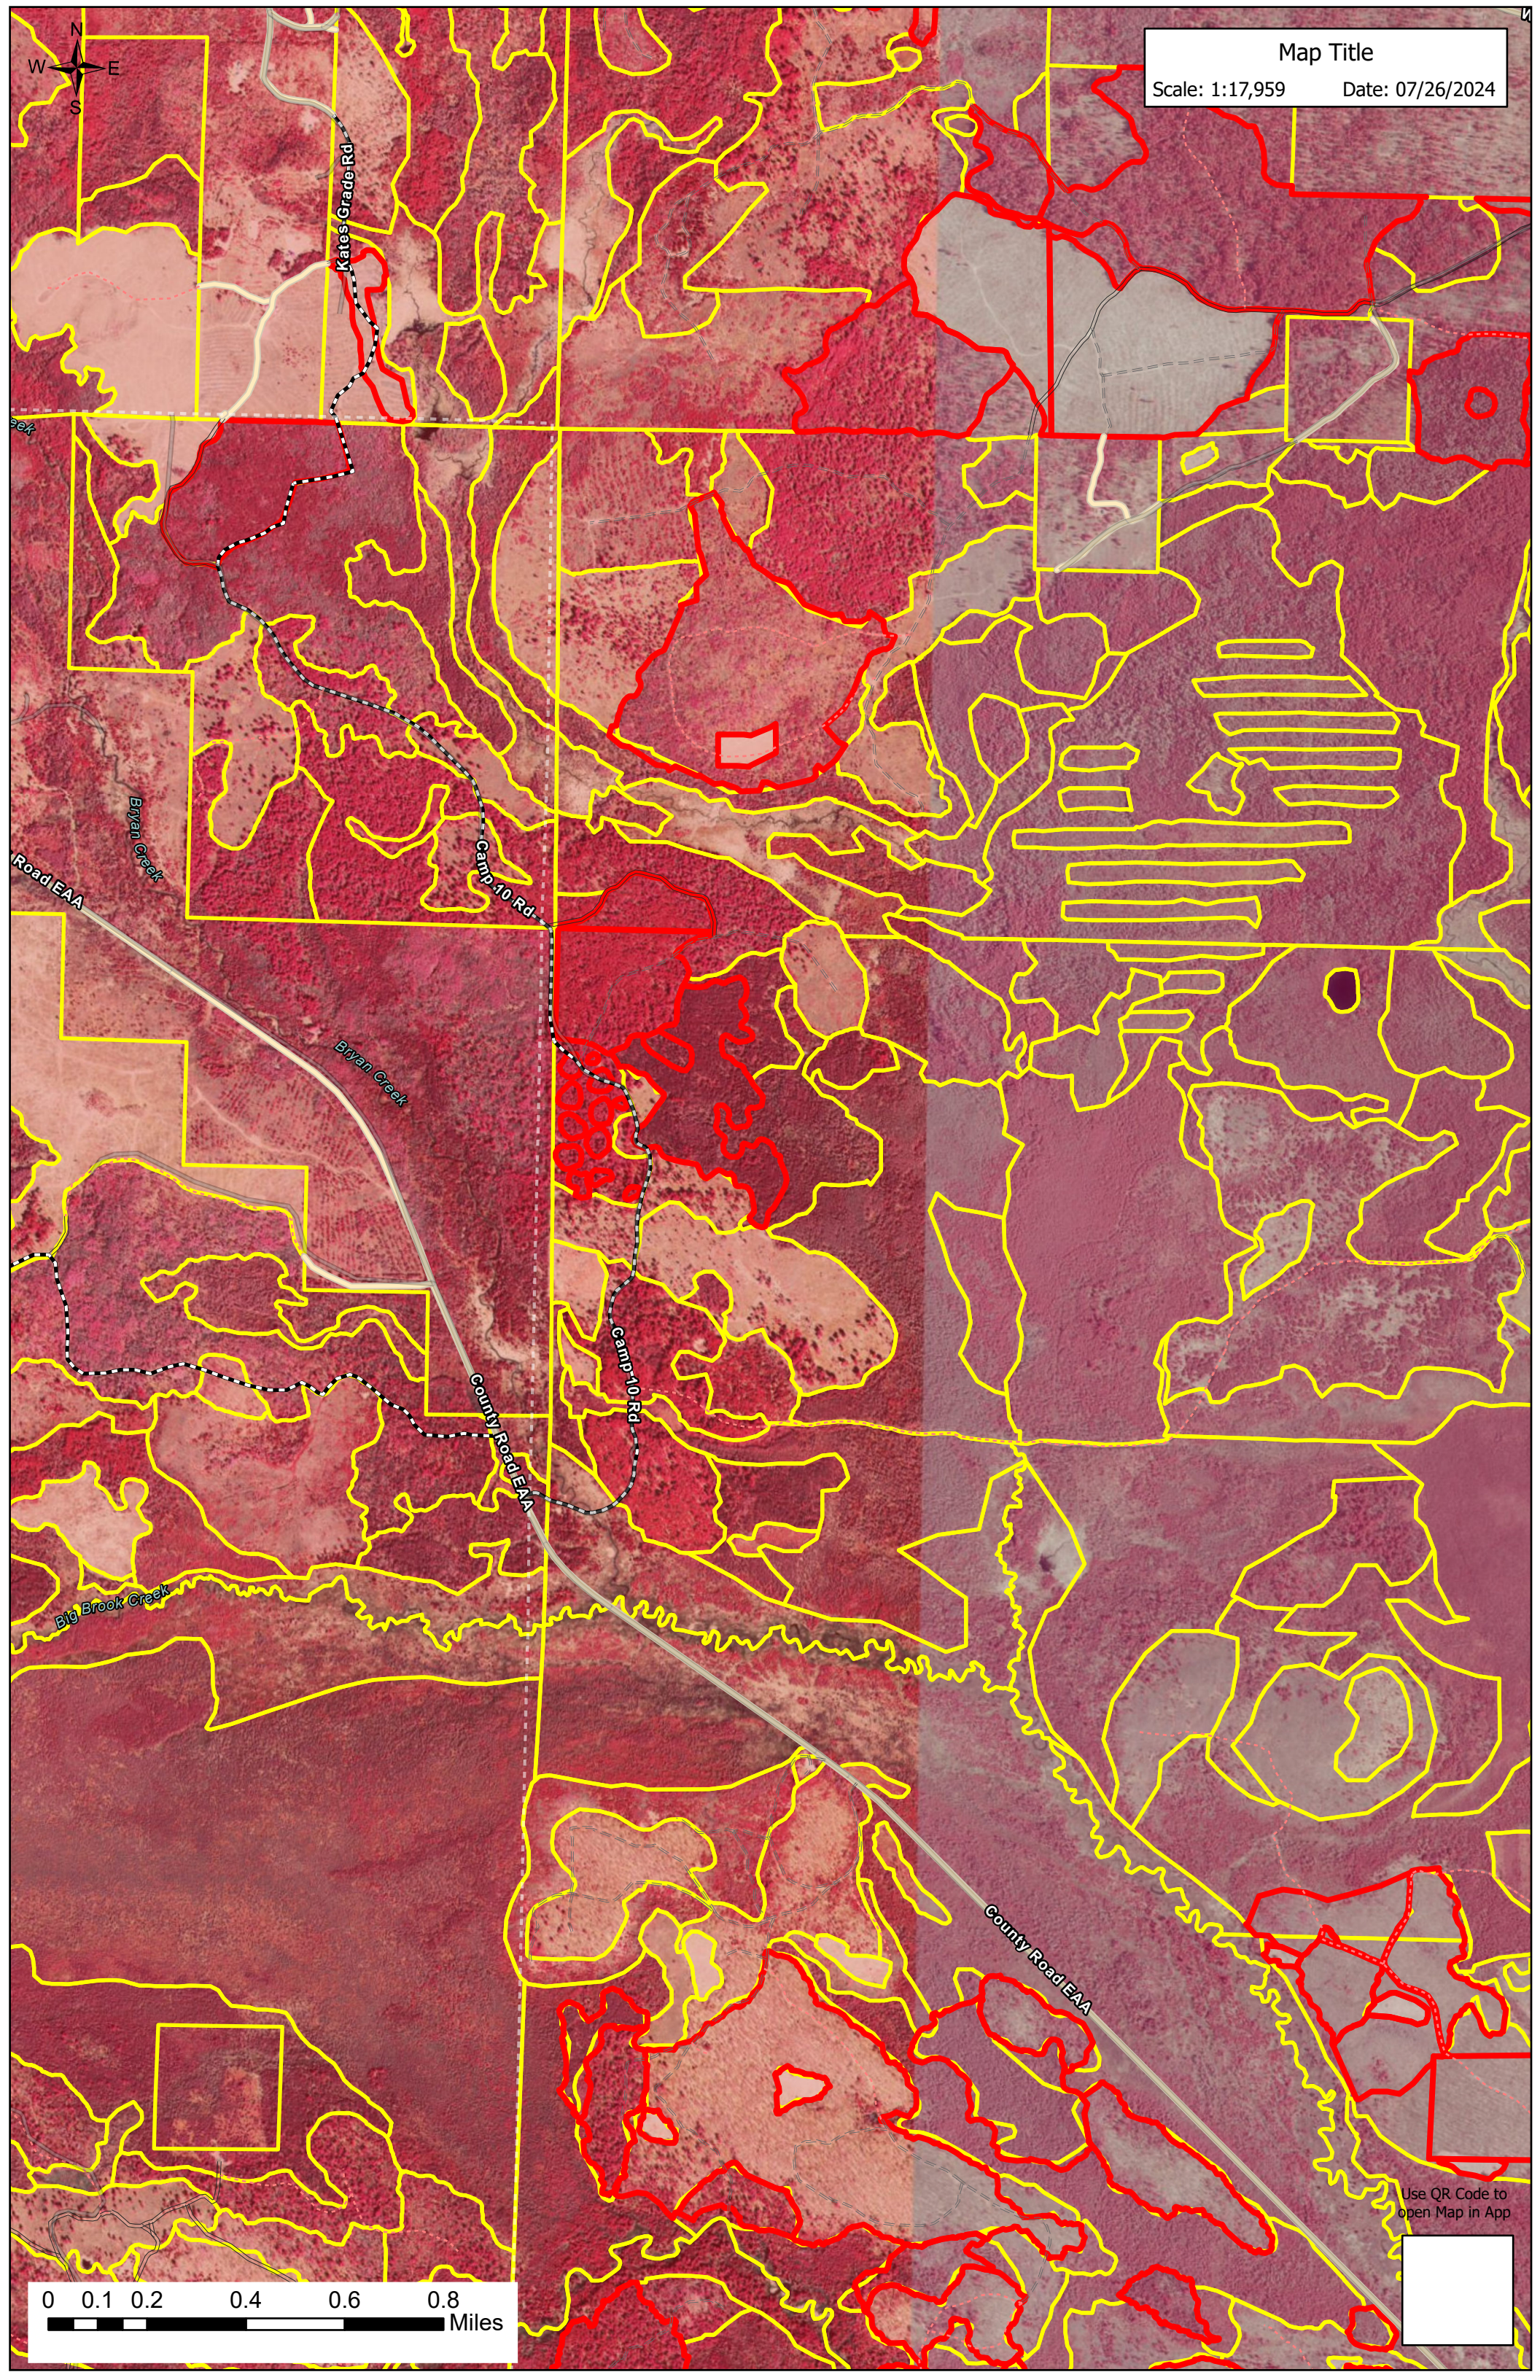

Map Title
Scale: 1:17,959 Date: 07/26/2024

Use QR Code to open Map in App