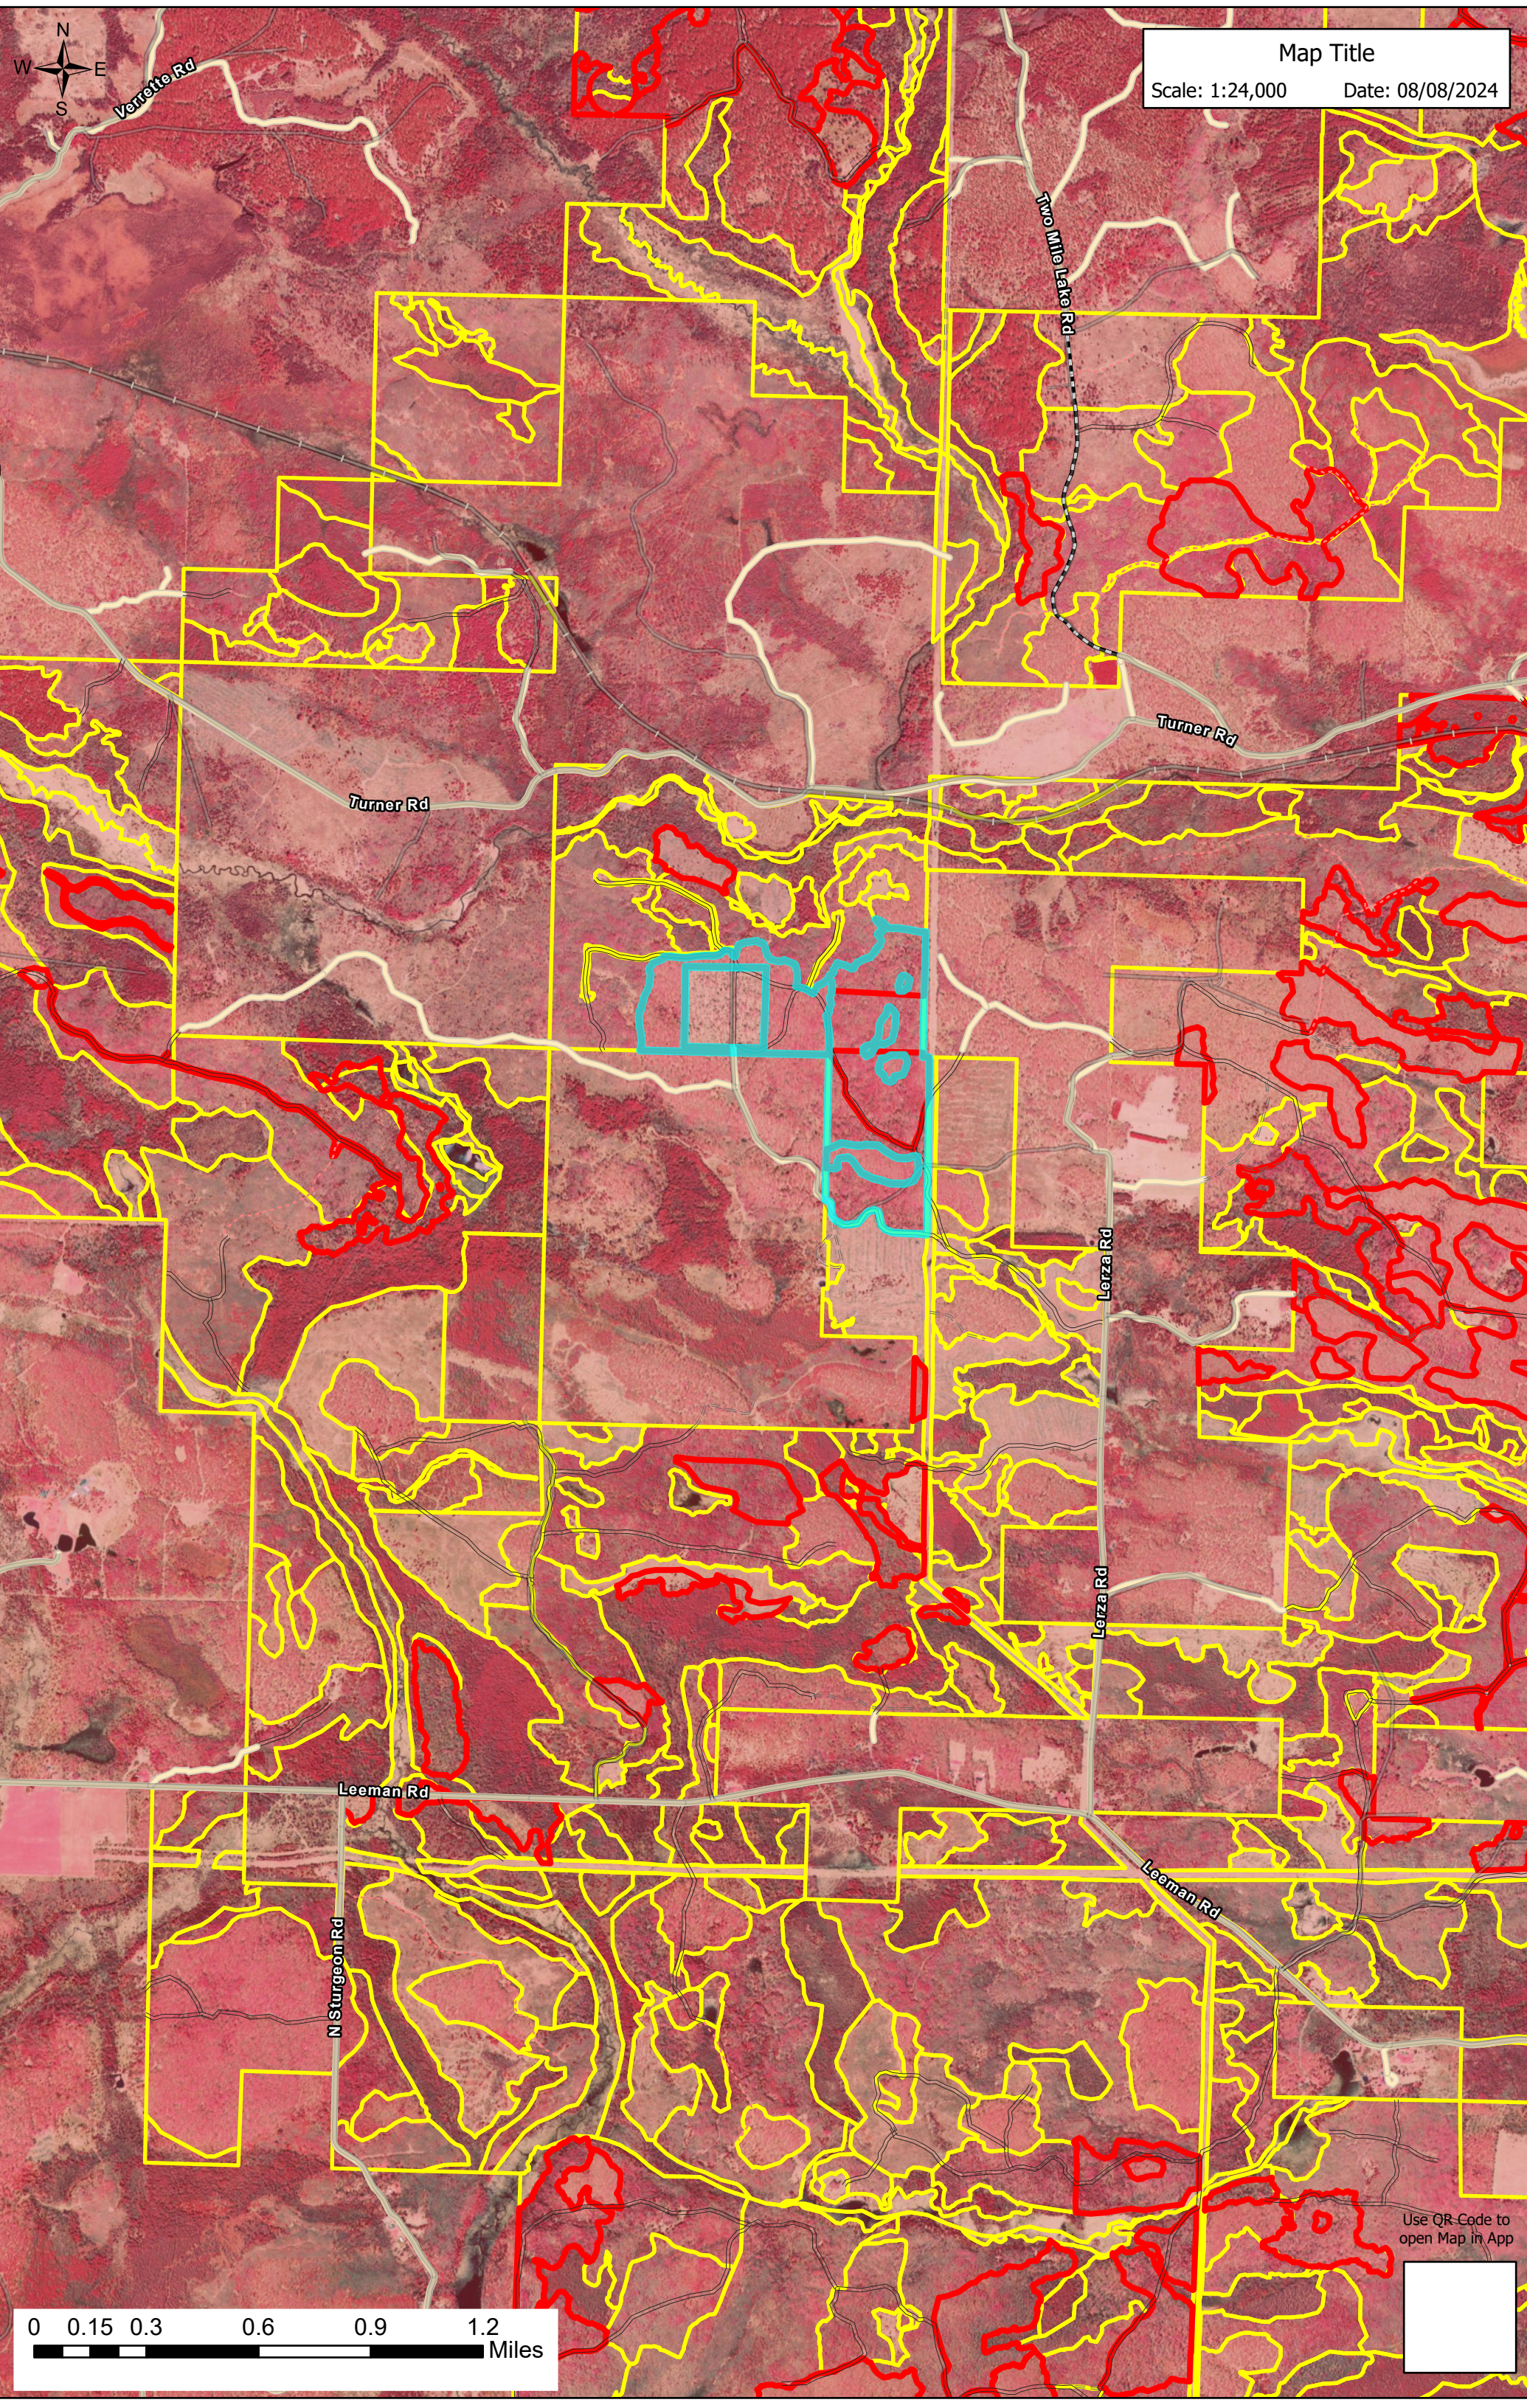

Map Title
Scale: 1:24,000 Date: 08/08/2024

Use QR-Code to open Map in App