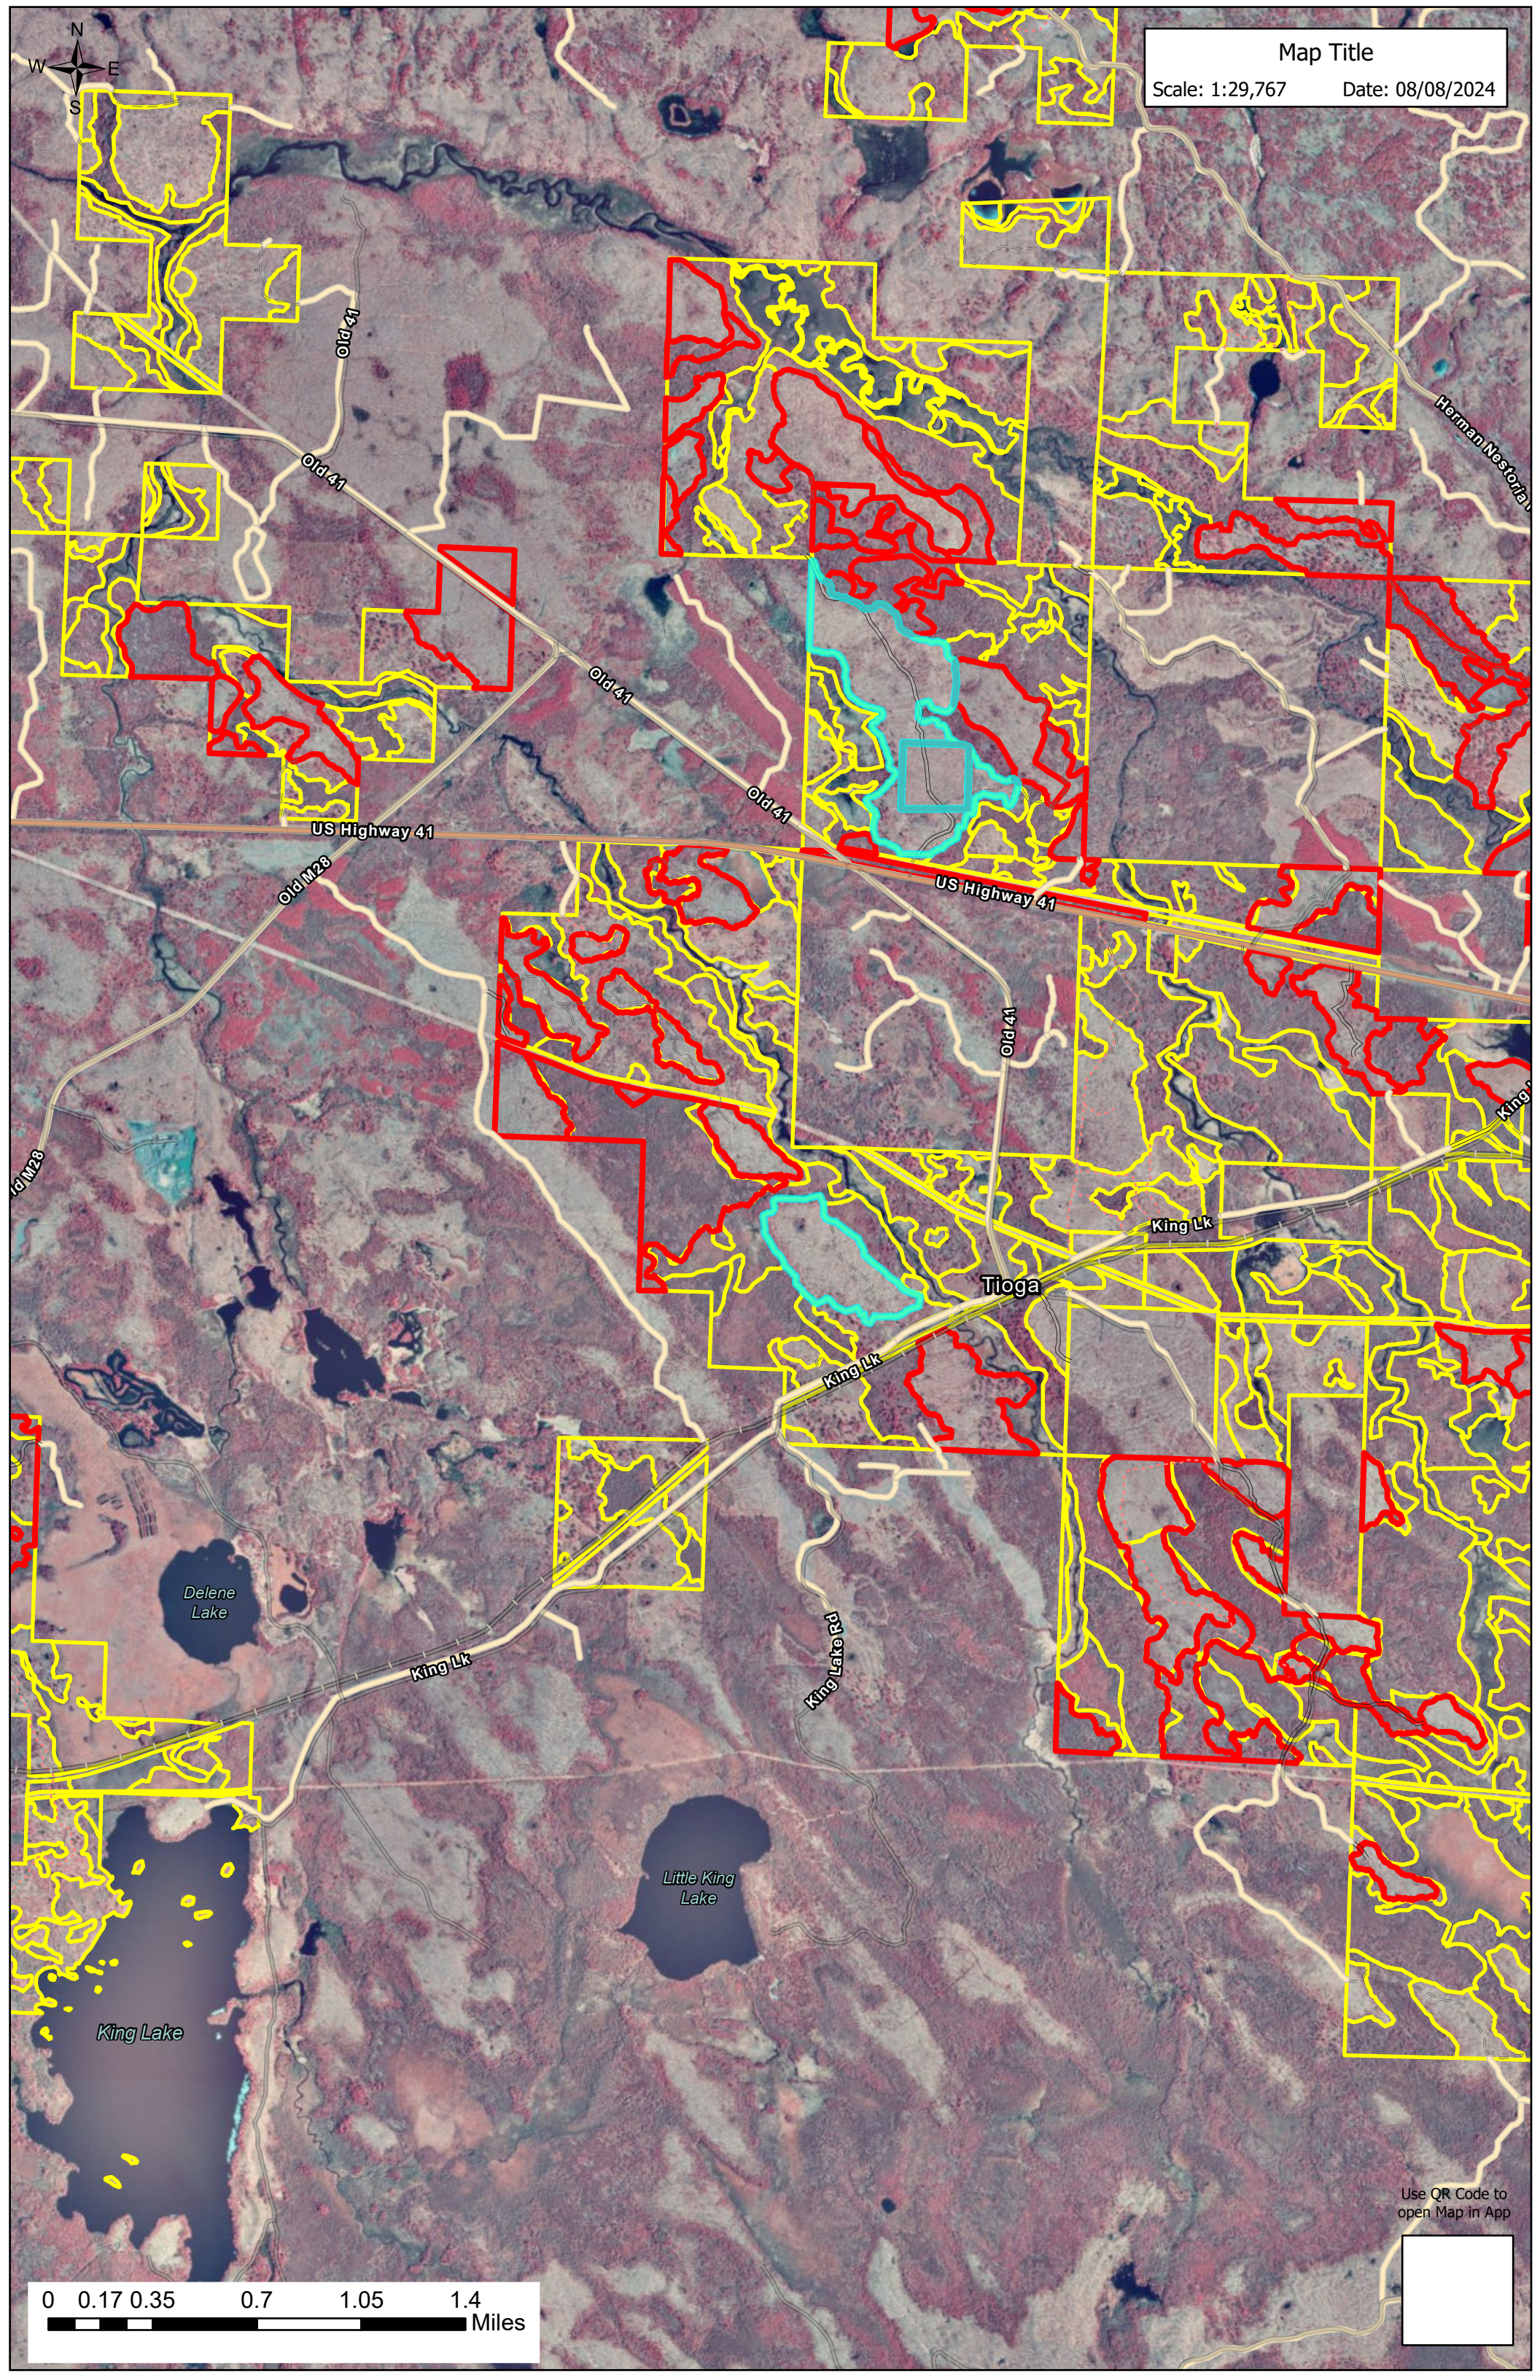

Map Title
Scale: 1:29,767 Date: 08/08/2024

Use QR Code to open Map in App