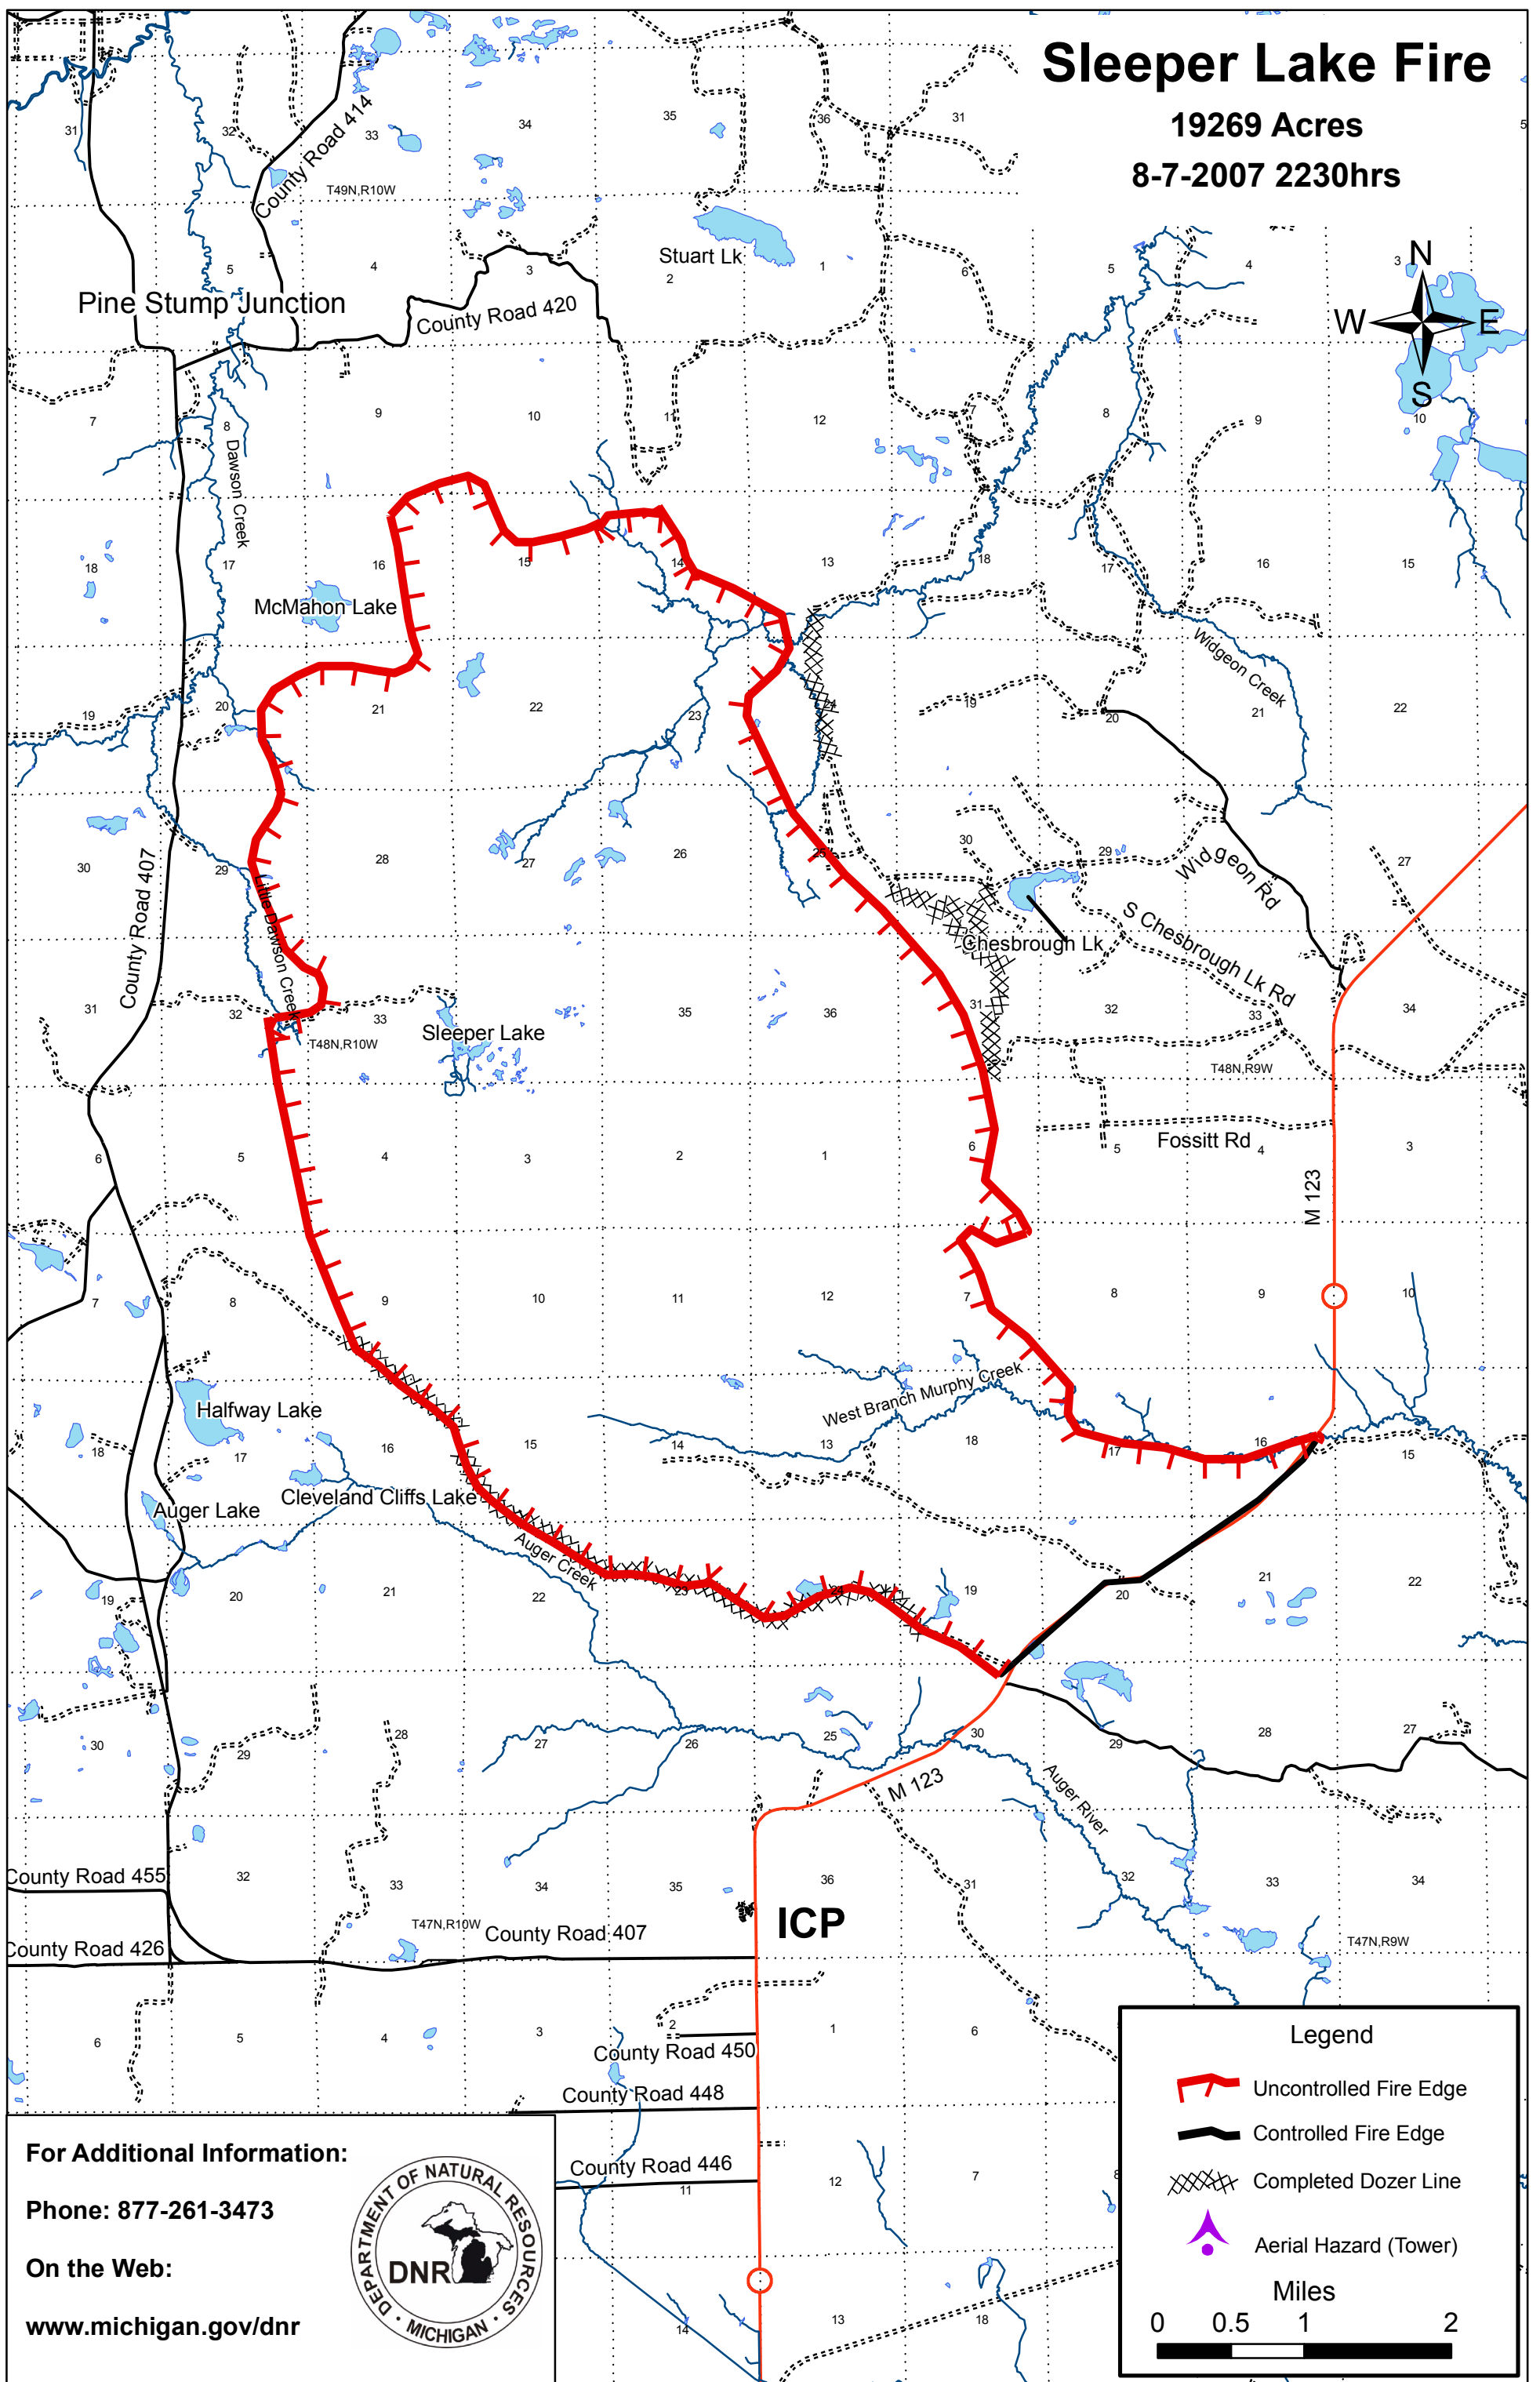

Sleeper Lake Fire

19269 Acres

8-7-2007 2230hrs

For Additional Information:
Phone: 877-261-3473
On the Web:
www.michigan.gov/dnr

Legend

- Uncontrolled Fire Edge
- Controlled Fire Edge
- Completed Dozer Line
- Aerial Hazard (Tower)

Miles

0 0.5 1 2