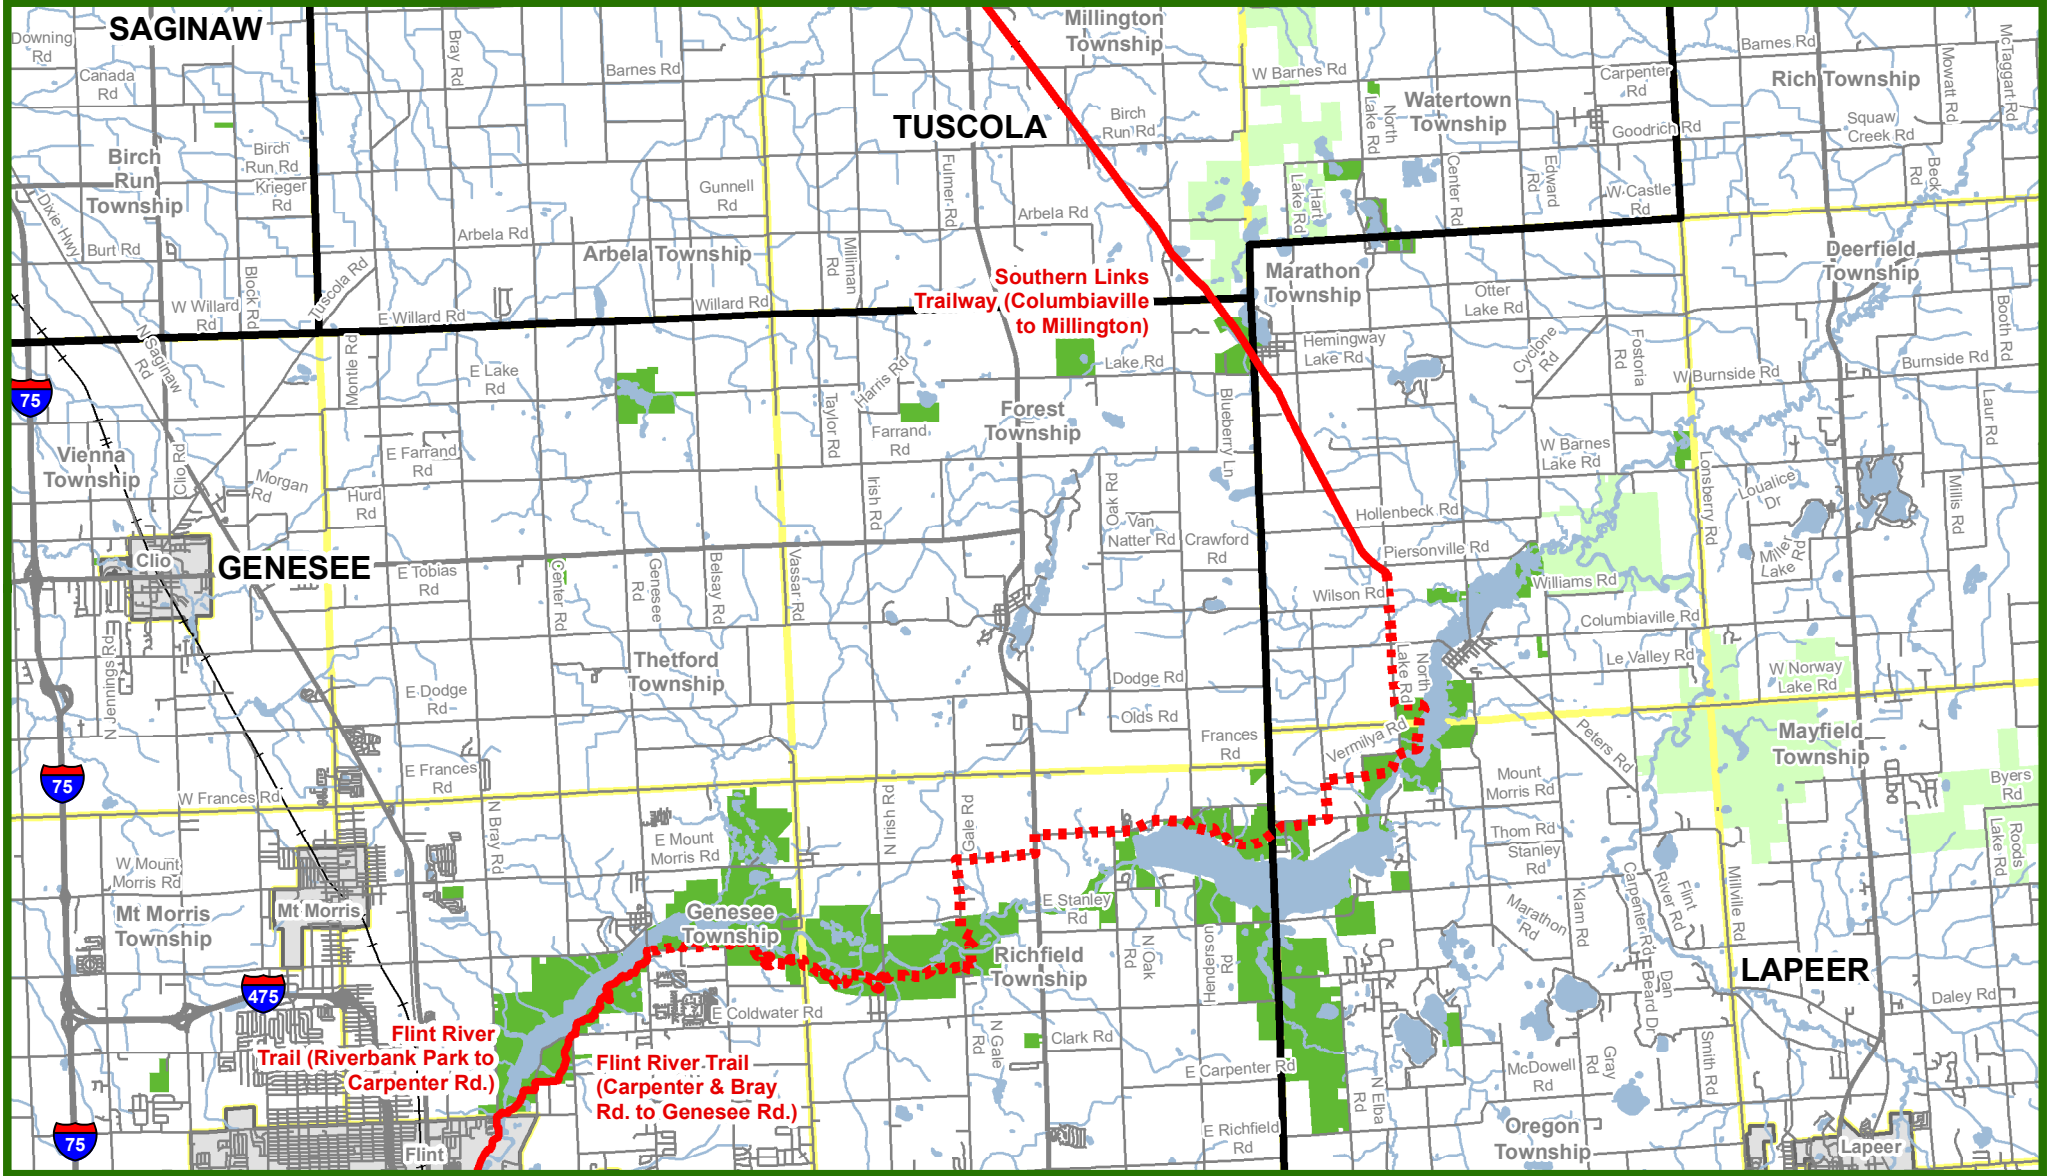

# Michigan's Iron Belle Trail - Two Routes, One Great Trail

Flint - Columbiaville - Otter Lake - Southern Links Trailway - Millington

\*\* The illustrated hike and bicycle trail connections will rely upon partnership opportunities. \*\*

February 2018  
Michigan Department of Natural Resources  
Forest Resources Division  
Resource Assessment Section

- Biking Trail**
- Biking - Existing Trail
- - - Biking - Proposed Trail
- Road Type**
- Highway
- Paved Road
- Railroad
- River
- Lake
- State Land
- Public Land
- City or Village
- Township
- County