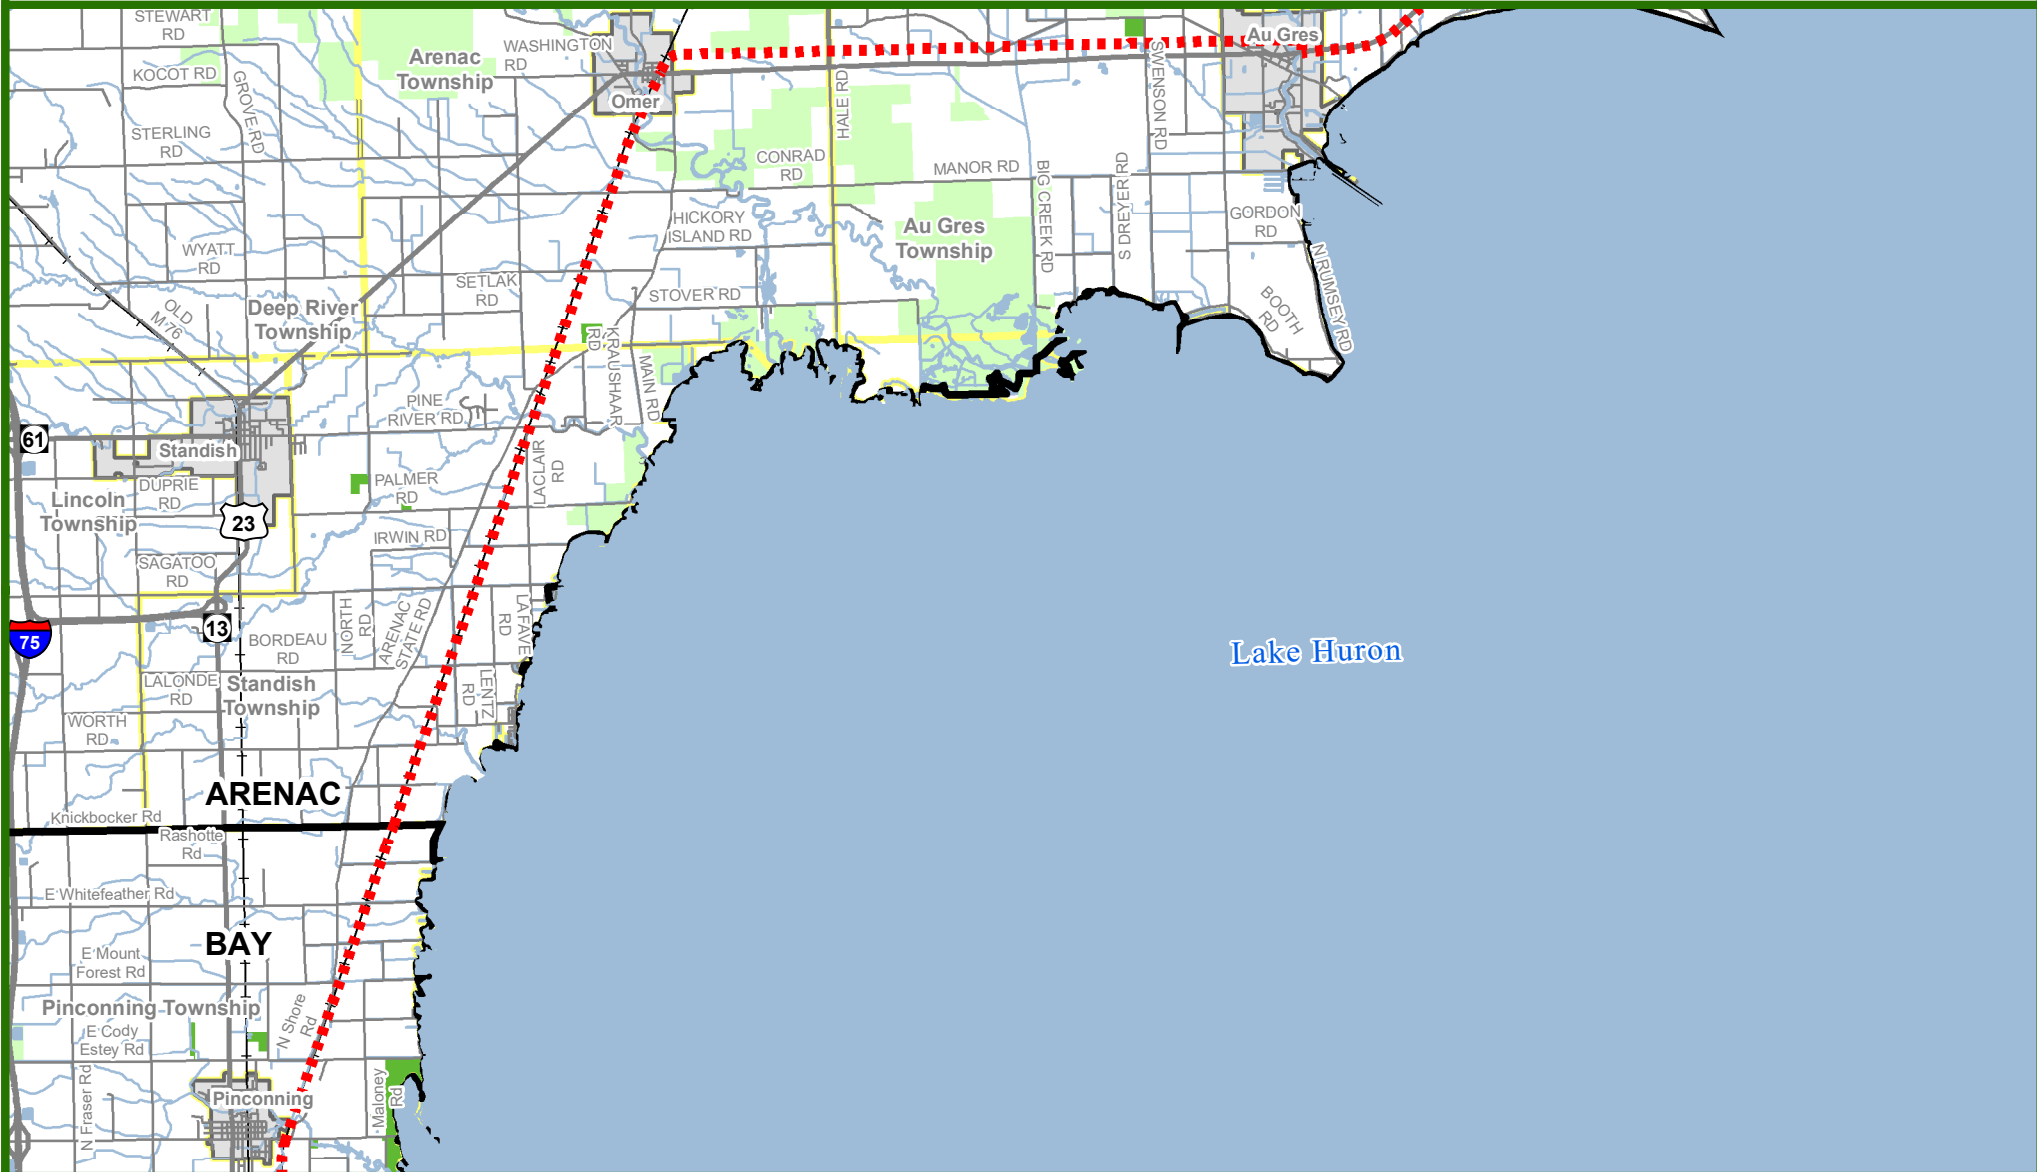

# Michigan's Iron Belle Trail - Two Routes, One Great Trail

## Pinconning - Lake State RR Corridor - Omer - Au Gres

**\*\* The illustrated hike and bicycle trail connections will rely upon partnership opportunities. \*\***

February 2018  
Michigan Department of Natural Resources  
Forest Resources Division  
Resource Assessment Section

### Road Type

- Thick grey line** Highway
- Thin grey line** Paved Road
- Thin grey line with dashes** Gravel Road

**Black line with cross-ticks** Railroad

**Blue line** River

**Light blue area** Lake

**Light green area** State Land

**Dark green area** Public Land

**Grey area** City or Village

**Yellow outline** Township

**Black outline** County