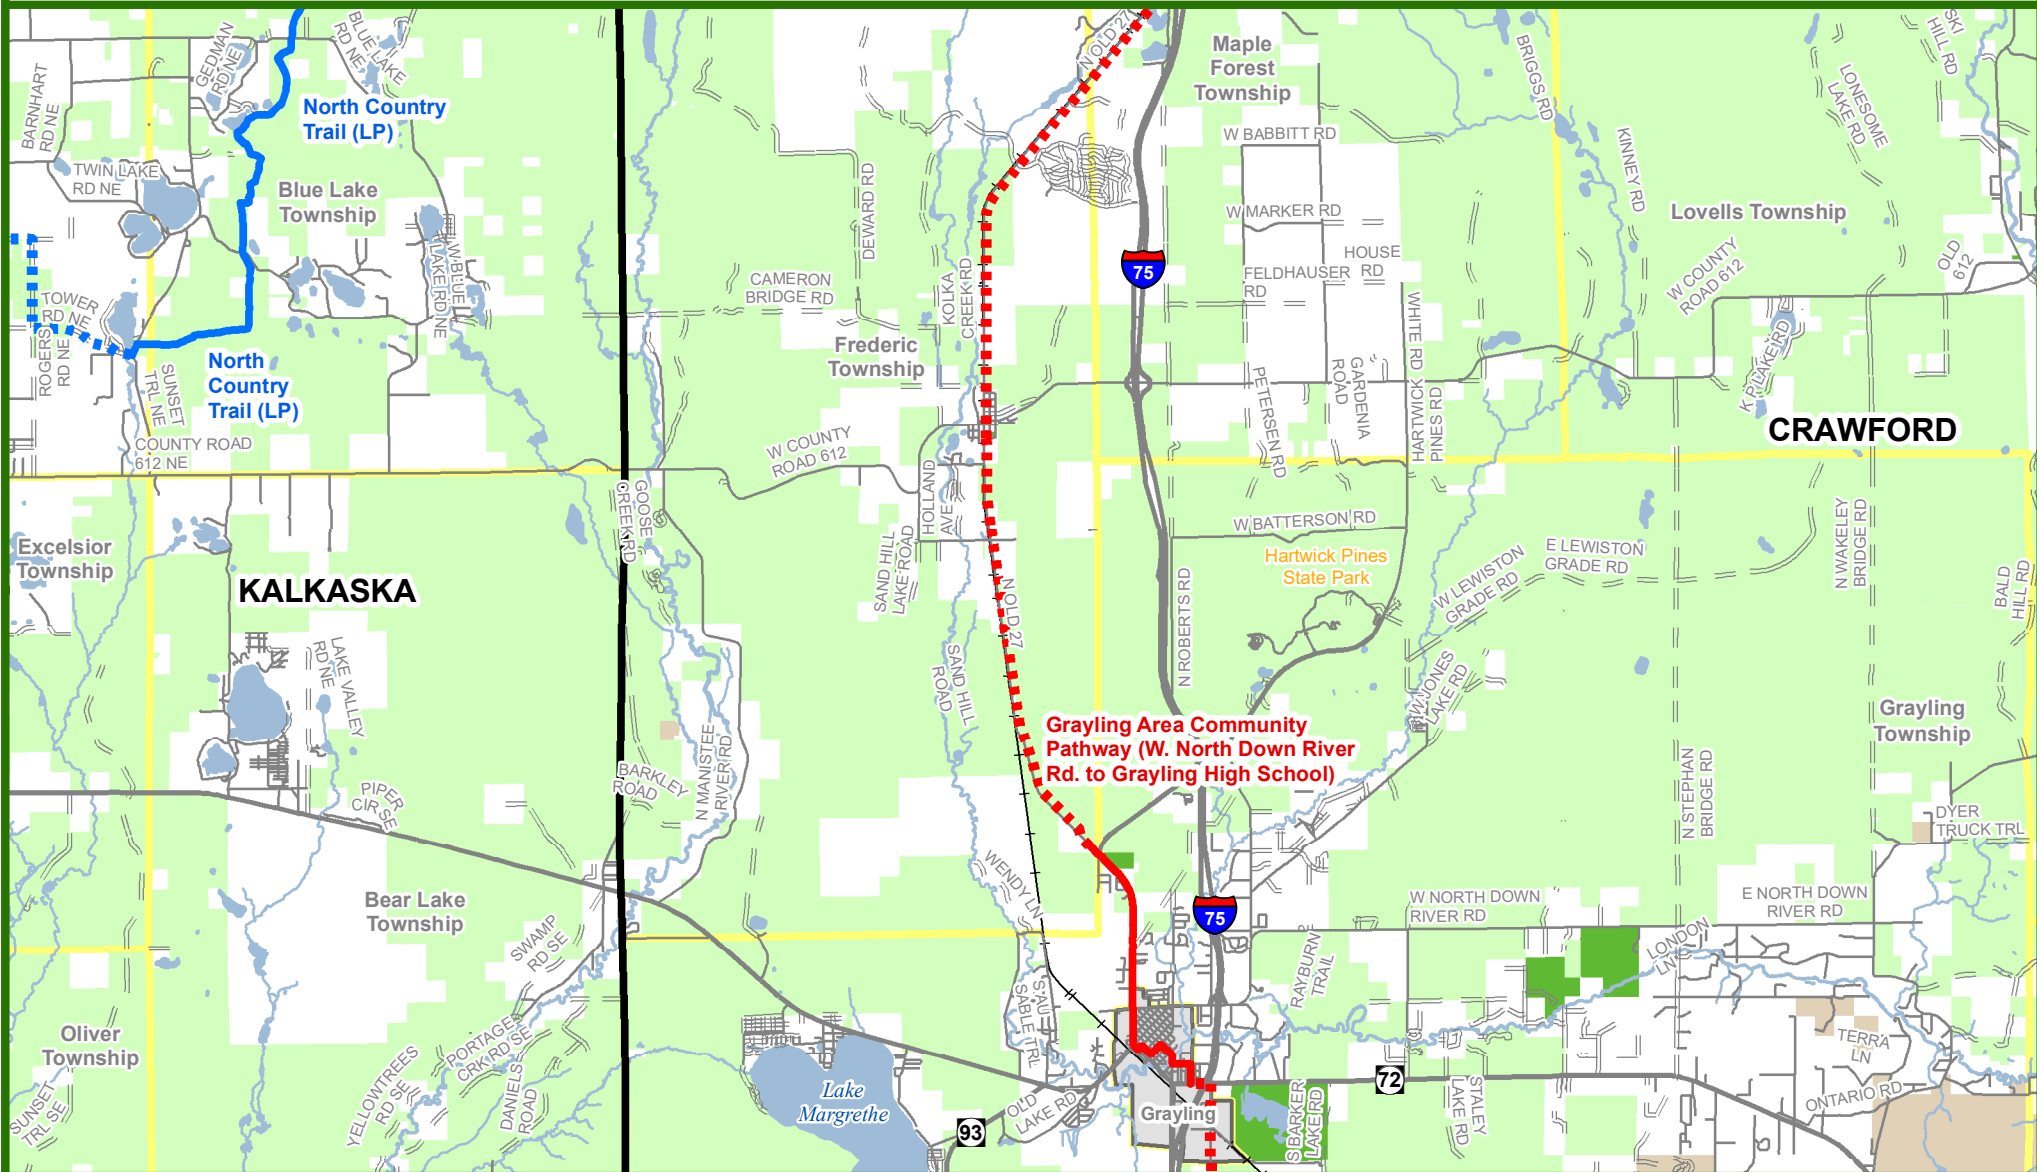

Michigan's Iron Belle Trail - Two Routes, One Great Trail

Grayling Area Community Pathway - To Gaylord

** The illustrated hike and bicycle trail connections will rely upon partnership opportunities. **

February 2018
Michigan Department of Natural Resources
Forest Resources Division
Resource Assessment Section

Hiking Trail

- Hiking - Existing Trail
- - - Hiking - Proposed Trail

Biking Trail

- Biking - Existing Trail
- - - Biking - Proposed Trail

Road Type

- Highway
- Paved Road
- Gravel Road
- Railroad
- River

Lake

- Lake
- State Land
- Federal Land
- Public Land
- City or Village
- Township

County

- County