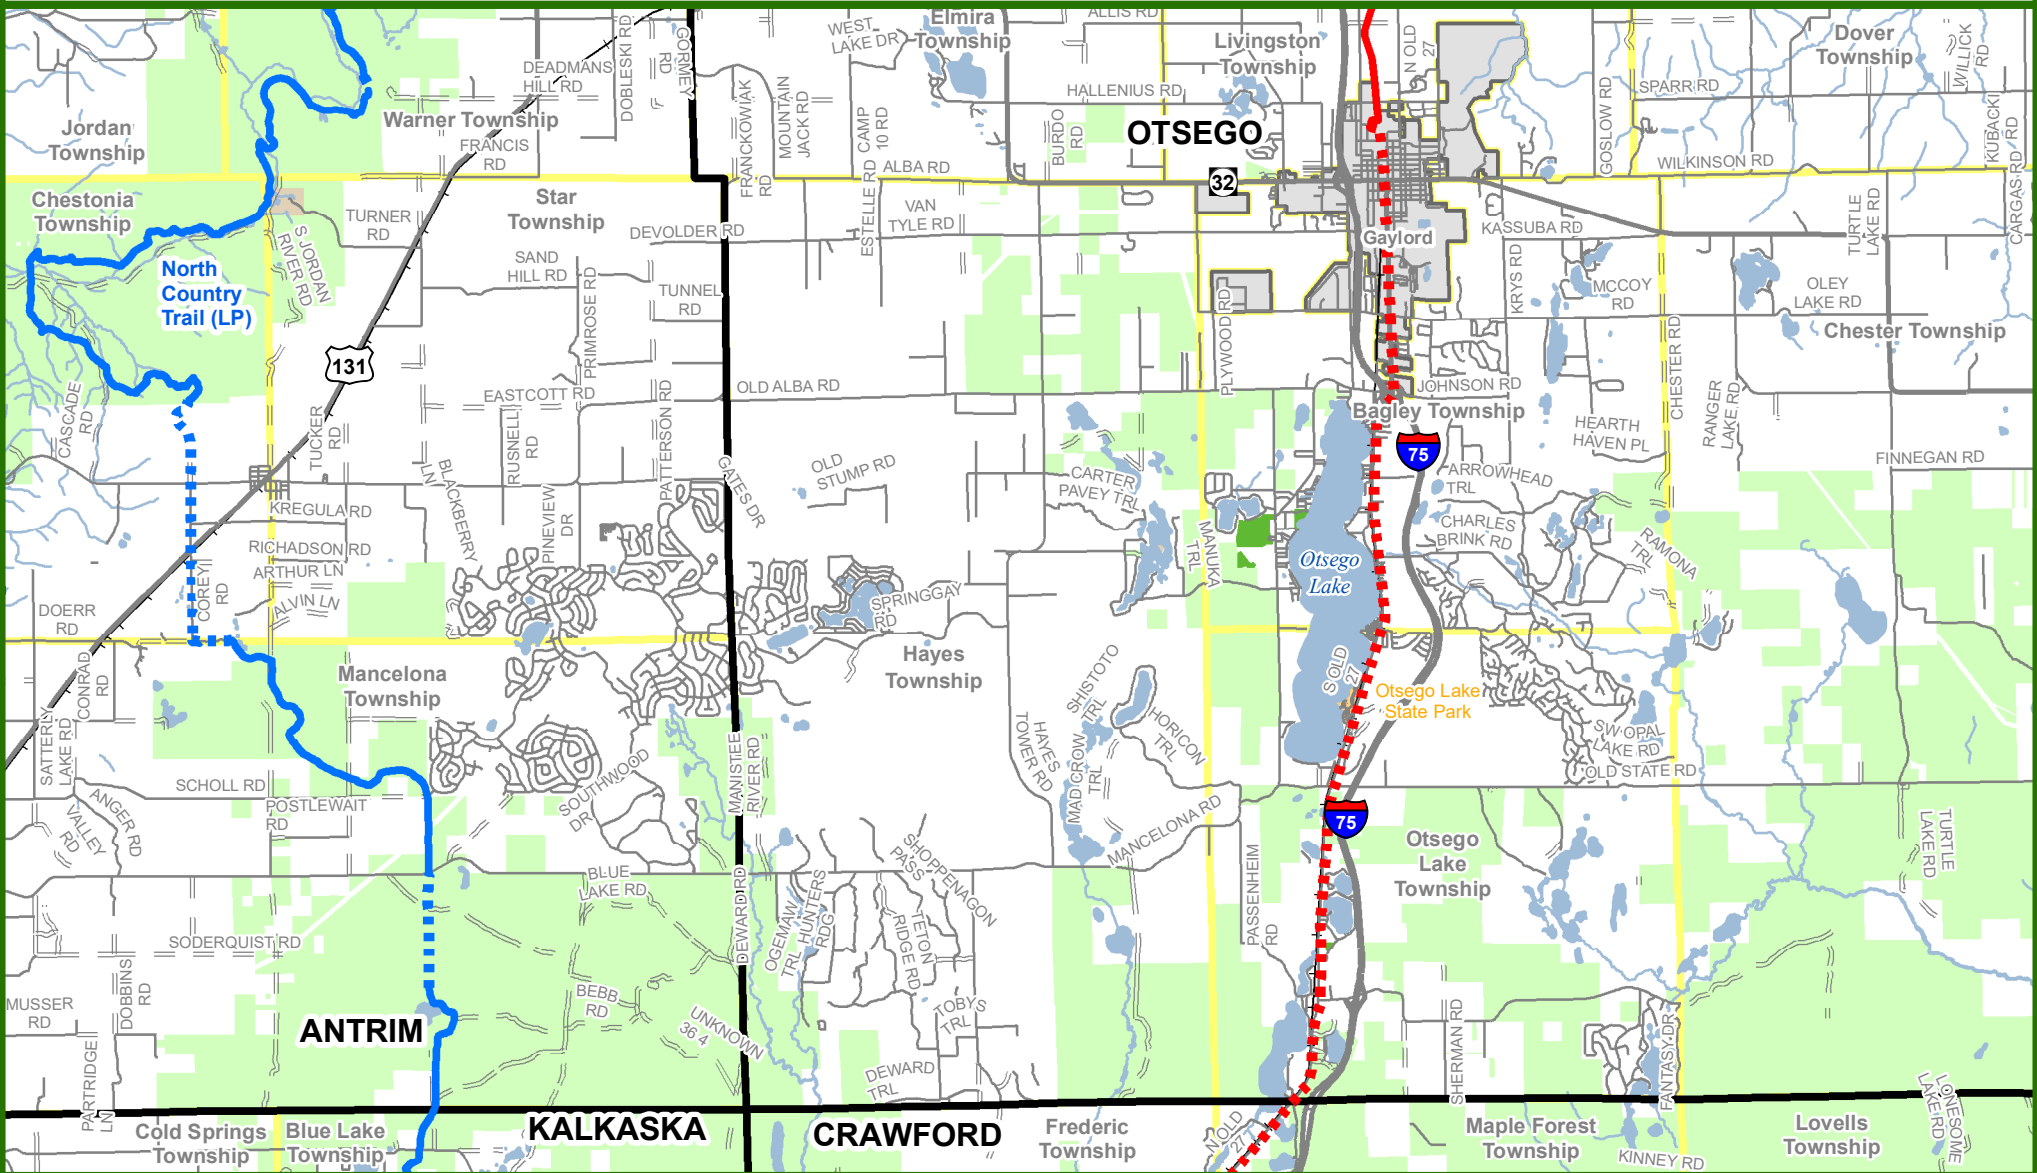

Michigan's Iron Belle Trail - Two Routes, One Great Trail

Gaylord - North Central State Trail

** The illustrated hike and bicycle trail connections will rely upon partnership opportunities. **

February 2018
Michigan Department of Natural Resources
Forest Resources Division
Resource Assessment Section

Hiking Trail

- Hiking - Existing Trail
- Hiking - Proposed Trail

Biking Trail

- Biking - Existing Trail
- Biking - Proposed Trail

Road Type

- Highway
- Paved Road
- Gravel Road
- Railroad
- River

Lake

- Lake
- State Park Boundary
- State Land
- Federal Land
- Public Land
- City or Village

Township

- Township
- County