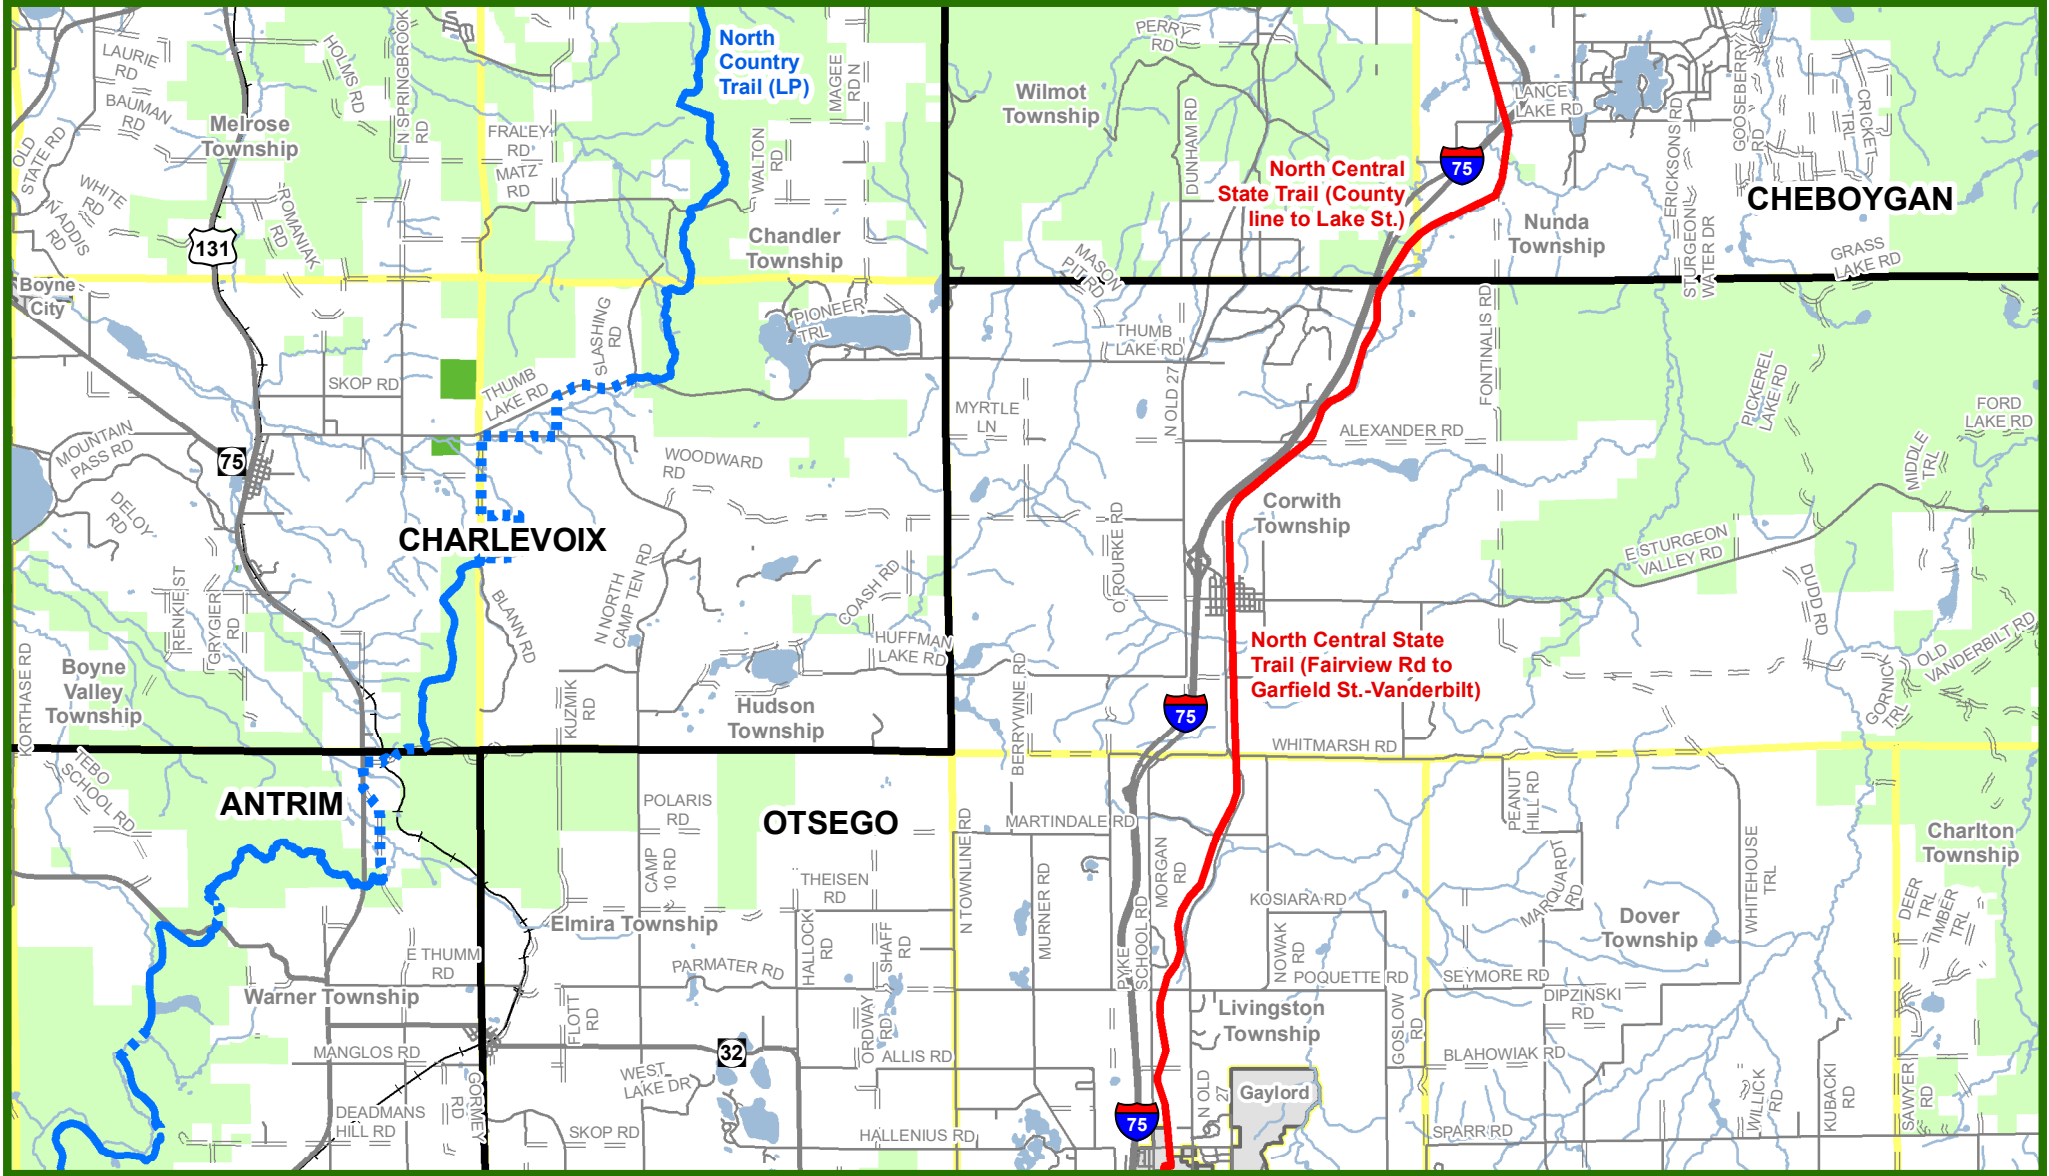

Michigan's Iron Belle Trail - Two Routes, One Great Trail

North Central State Trail - Vanderbilt

** The illustrated hike and bicycle trail connections will rely upon partnership opportunities. **

February 2018
Michigan Department of Natural Resources
Forest Resources Division
Resource Assessment Section

- | | | |
|-------------------------|------------------|-----------------|
| Hiking Trail | Road Type | Lake |
| Hiking - Existing Trail | Highway | State Land |
| Hiking - Proposed Trail | Paved Road | Public Land |
| Biking Trail | Gravel Road | City or Village |
| Biking - Existing Trail | Railroad | Township |
| Biking - Proposed Trail | River | County |