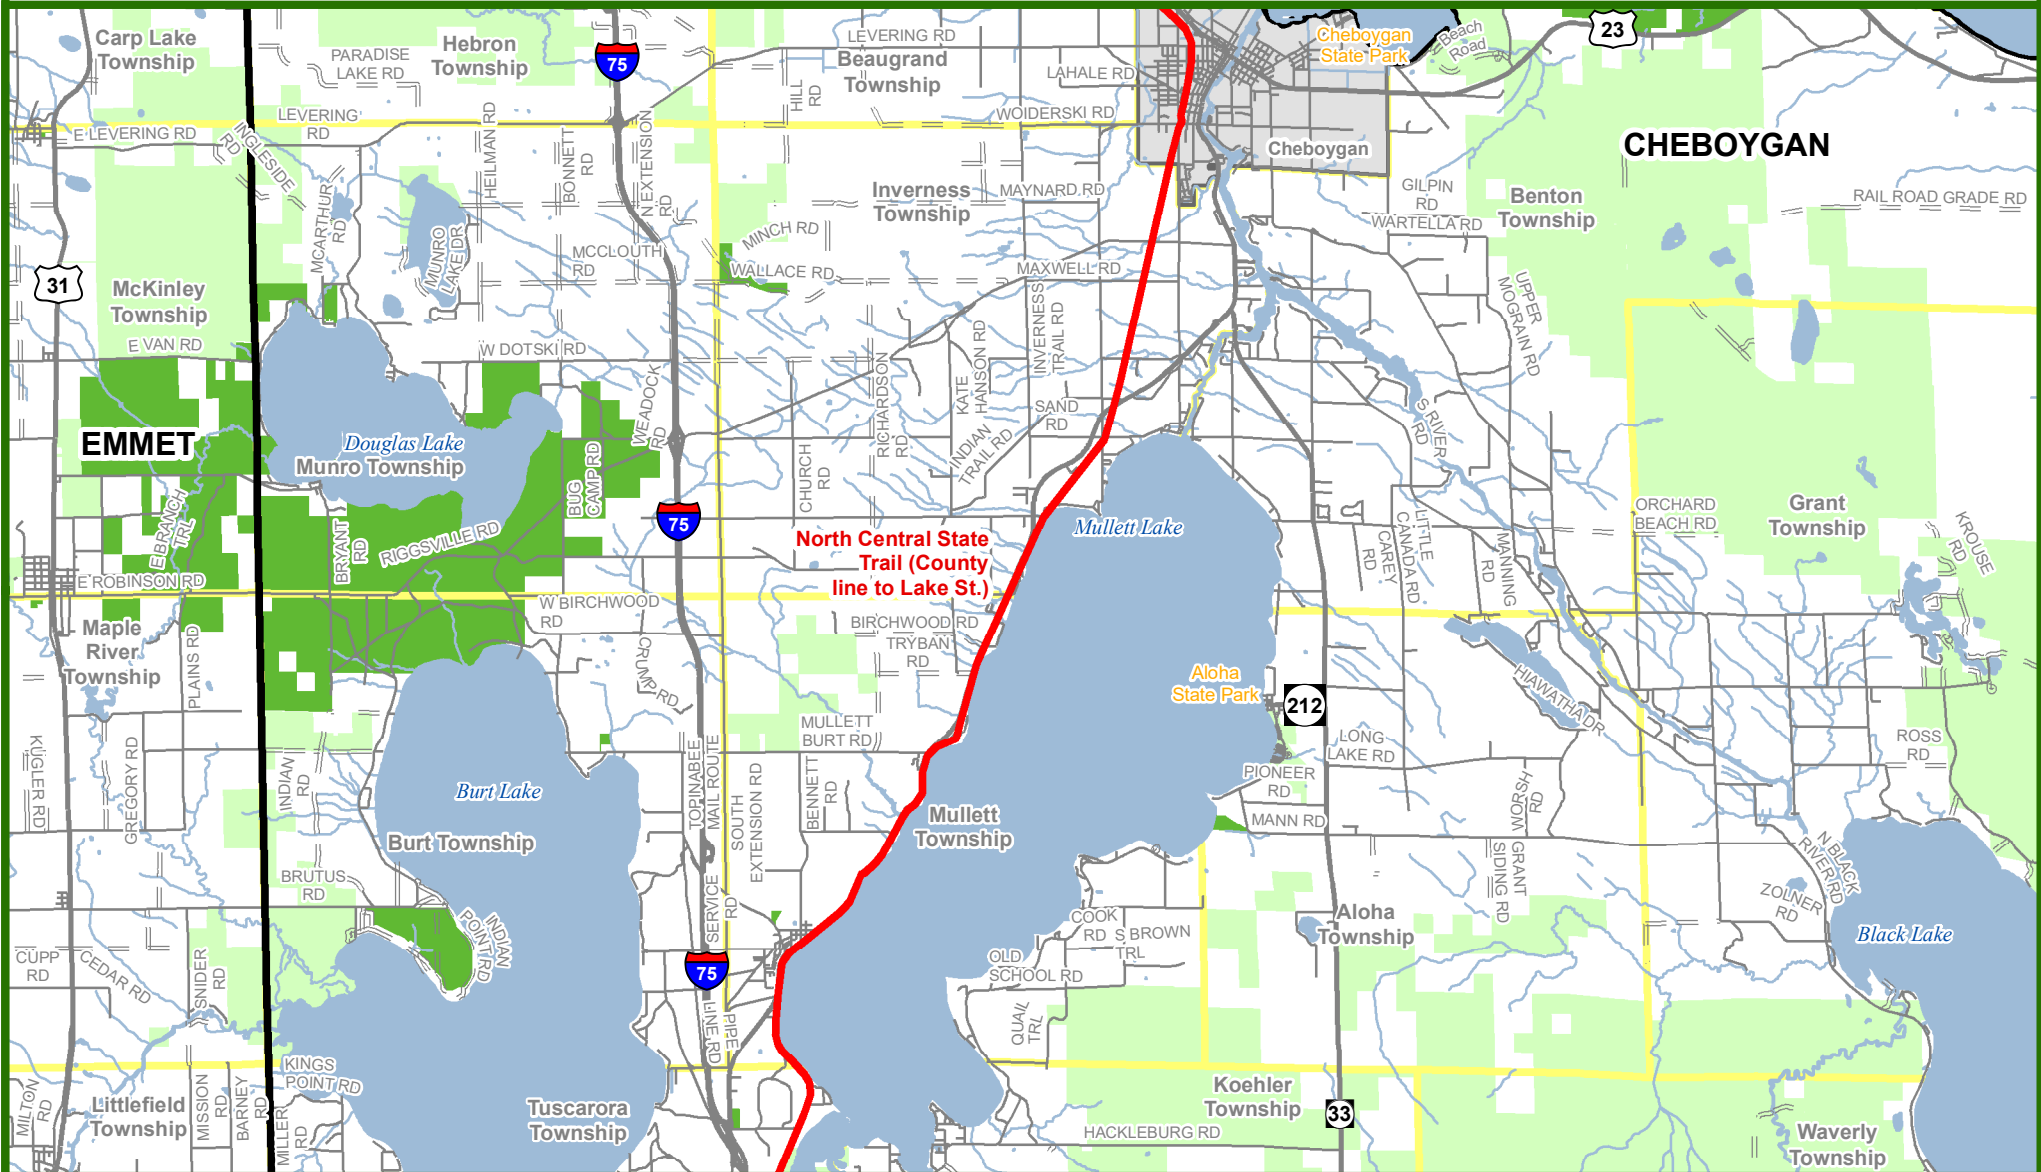

Michigan's Iron Belle Trail - Two Routes, One Great Trail

North Central State Trail - Cheboygan

** The illustrated hike and bicycle trail connections will rely upon partnership opportunities. **

February 2018
Michigan Department of Natural Resources
Forest Resources Division
Resource Assessment Section

State Land

Public Land

City or Village

Township

County