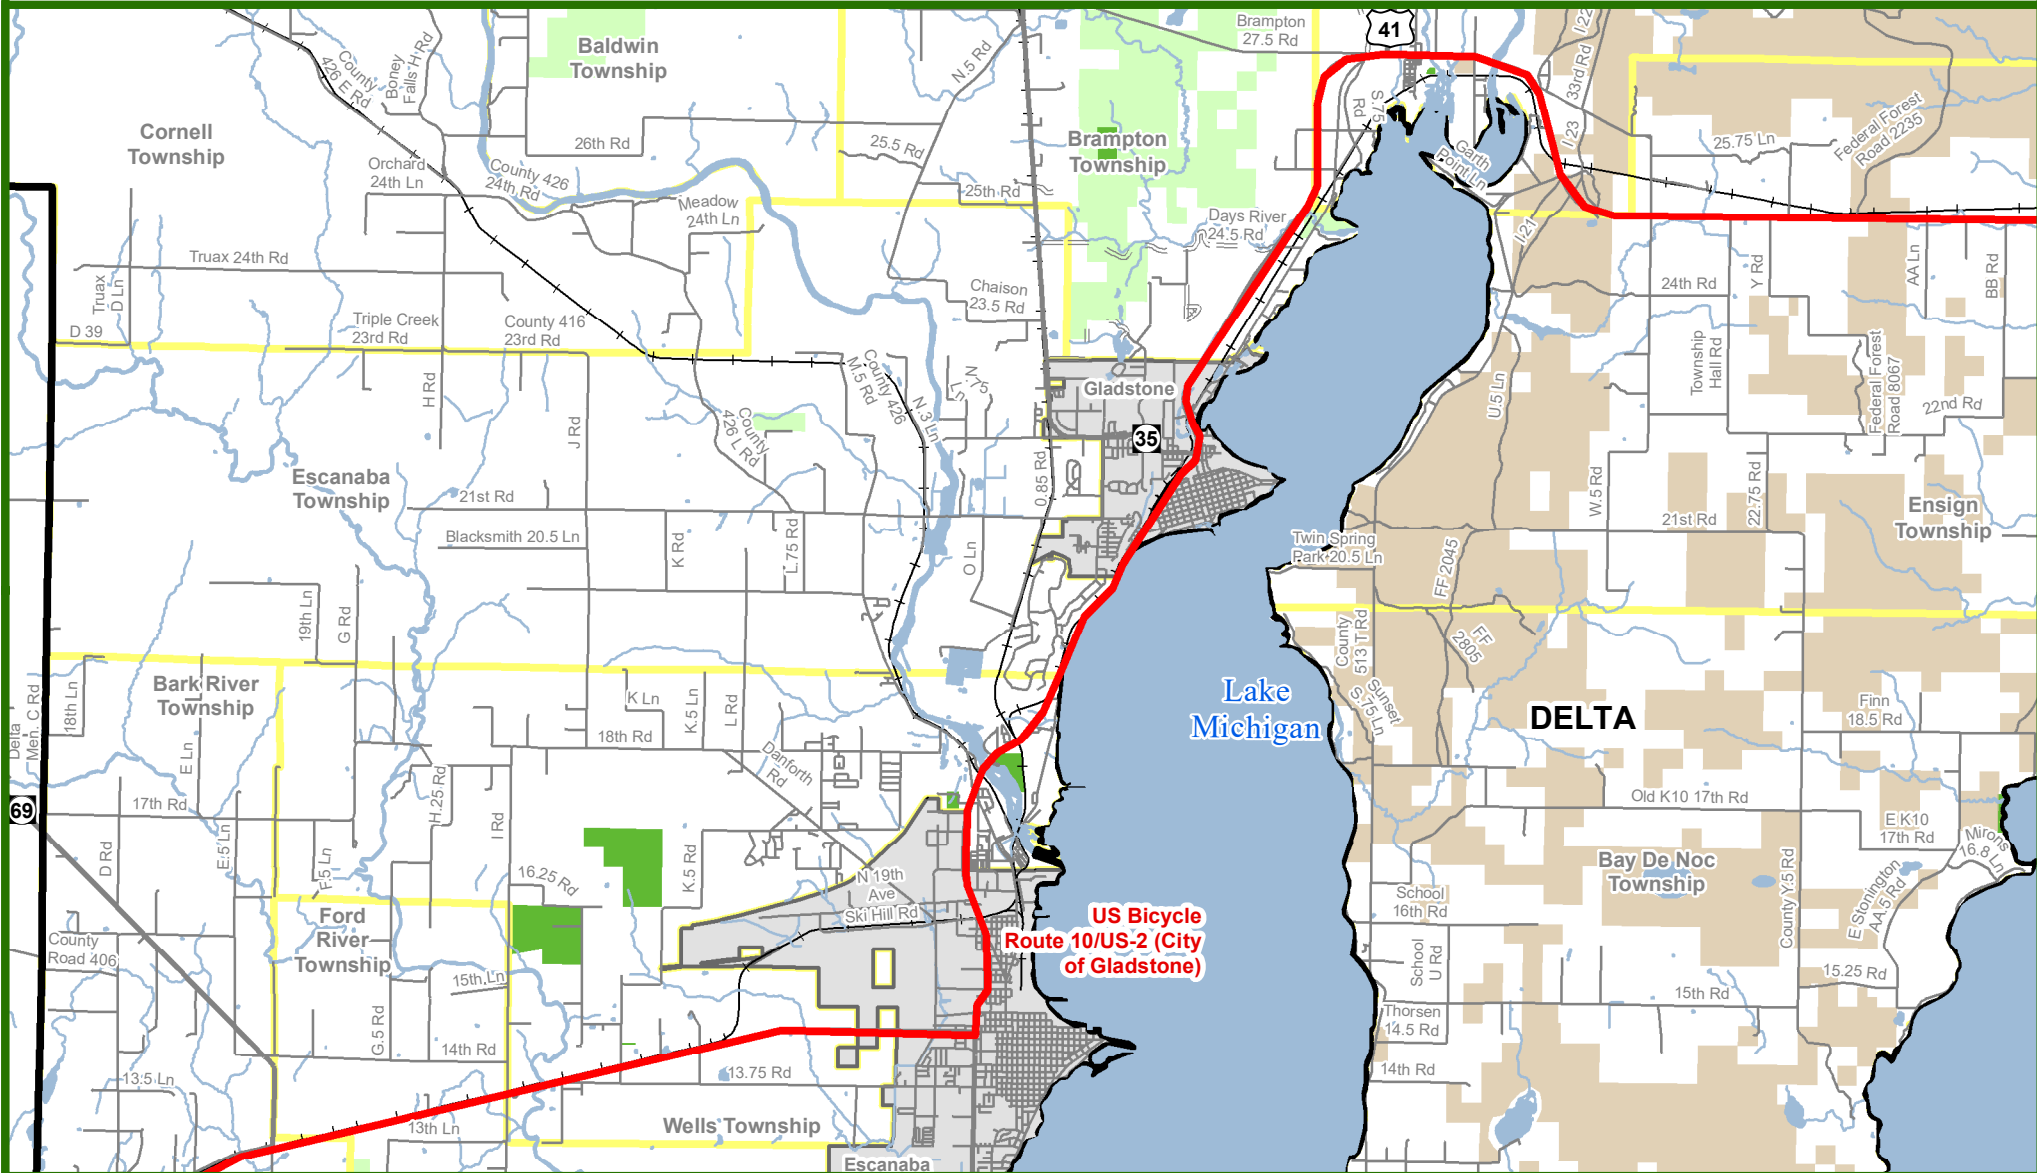

Michigan's Iron Belle Trail - Two Routes, One Great Trail

US Bicycle Route 10 on US-2, Delta County - Gladstone - Escanaba

** The illustrated hike and bicycle trail connections will rely upon partnership opportunities. **

February 2018
Michigan Department of Natural Resources
Forest Resources Division
Resource Assessment Section

Biking Trail

Biking - Existing Trail

Road Type

Highway

Paved Road

Gravel Road

Railroad

River

Lake

State Land

Federal Land

Public Land

City or Village

Township

County