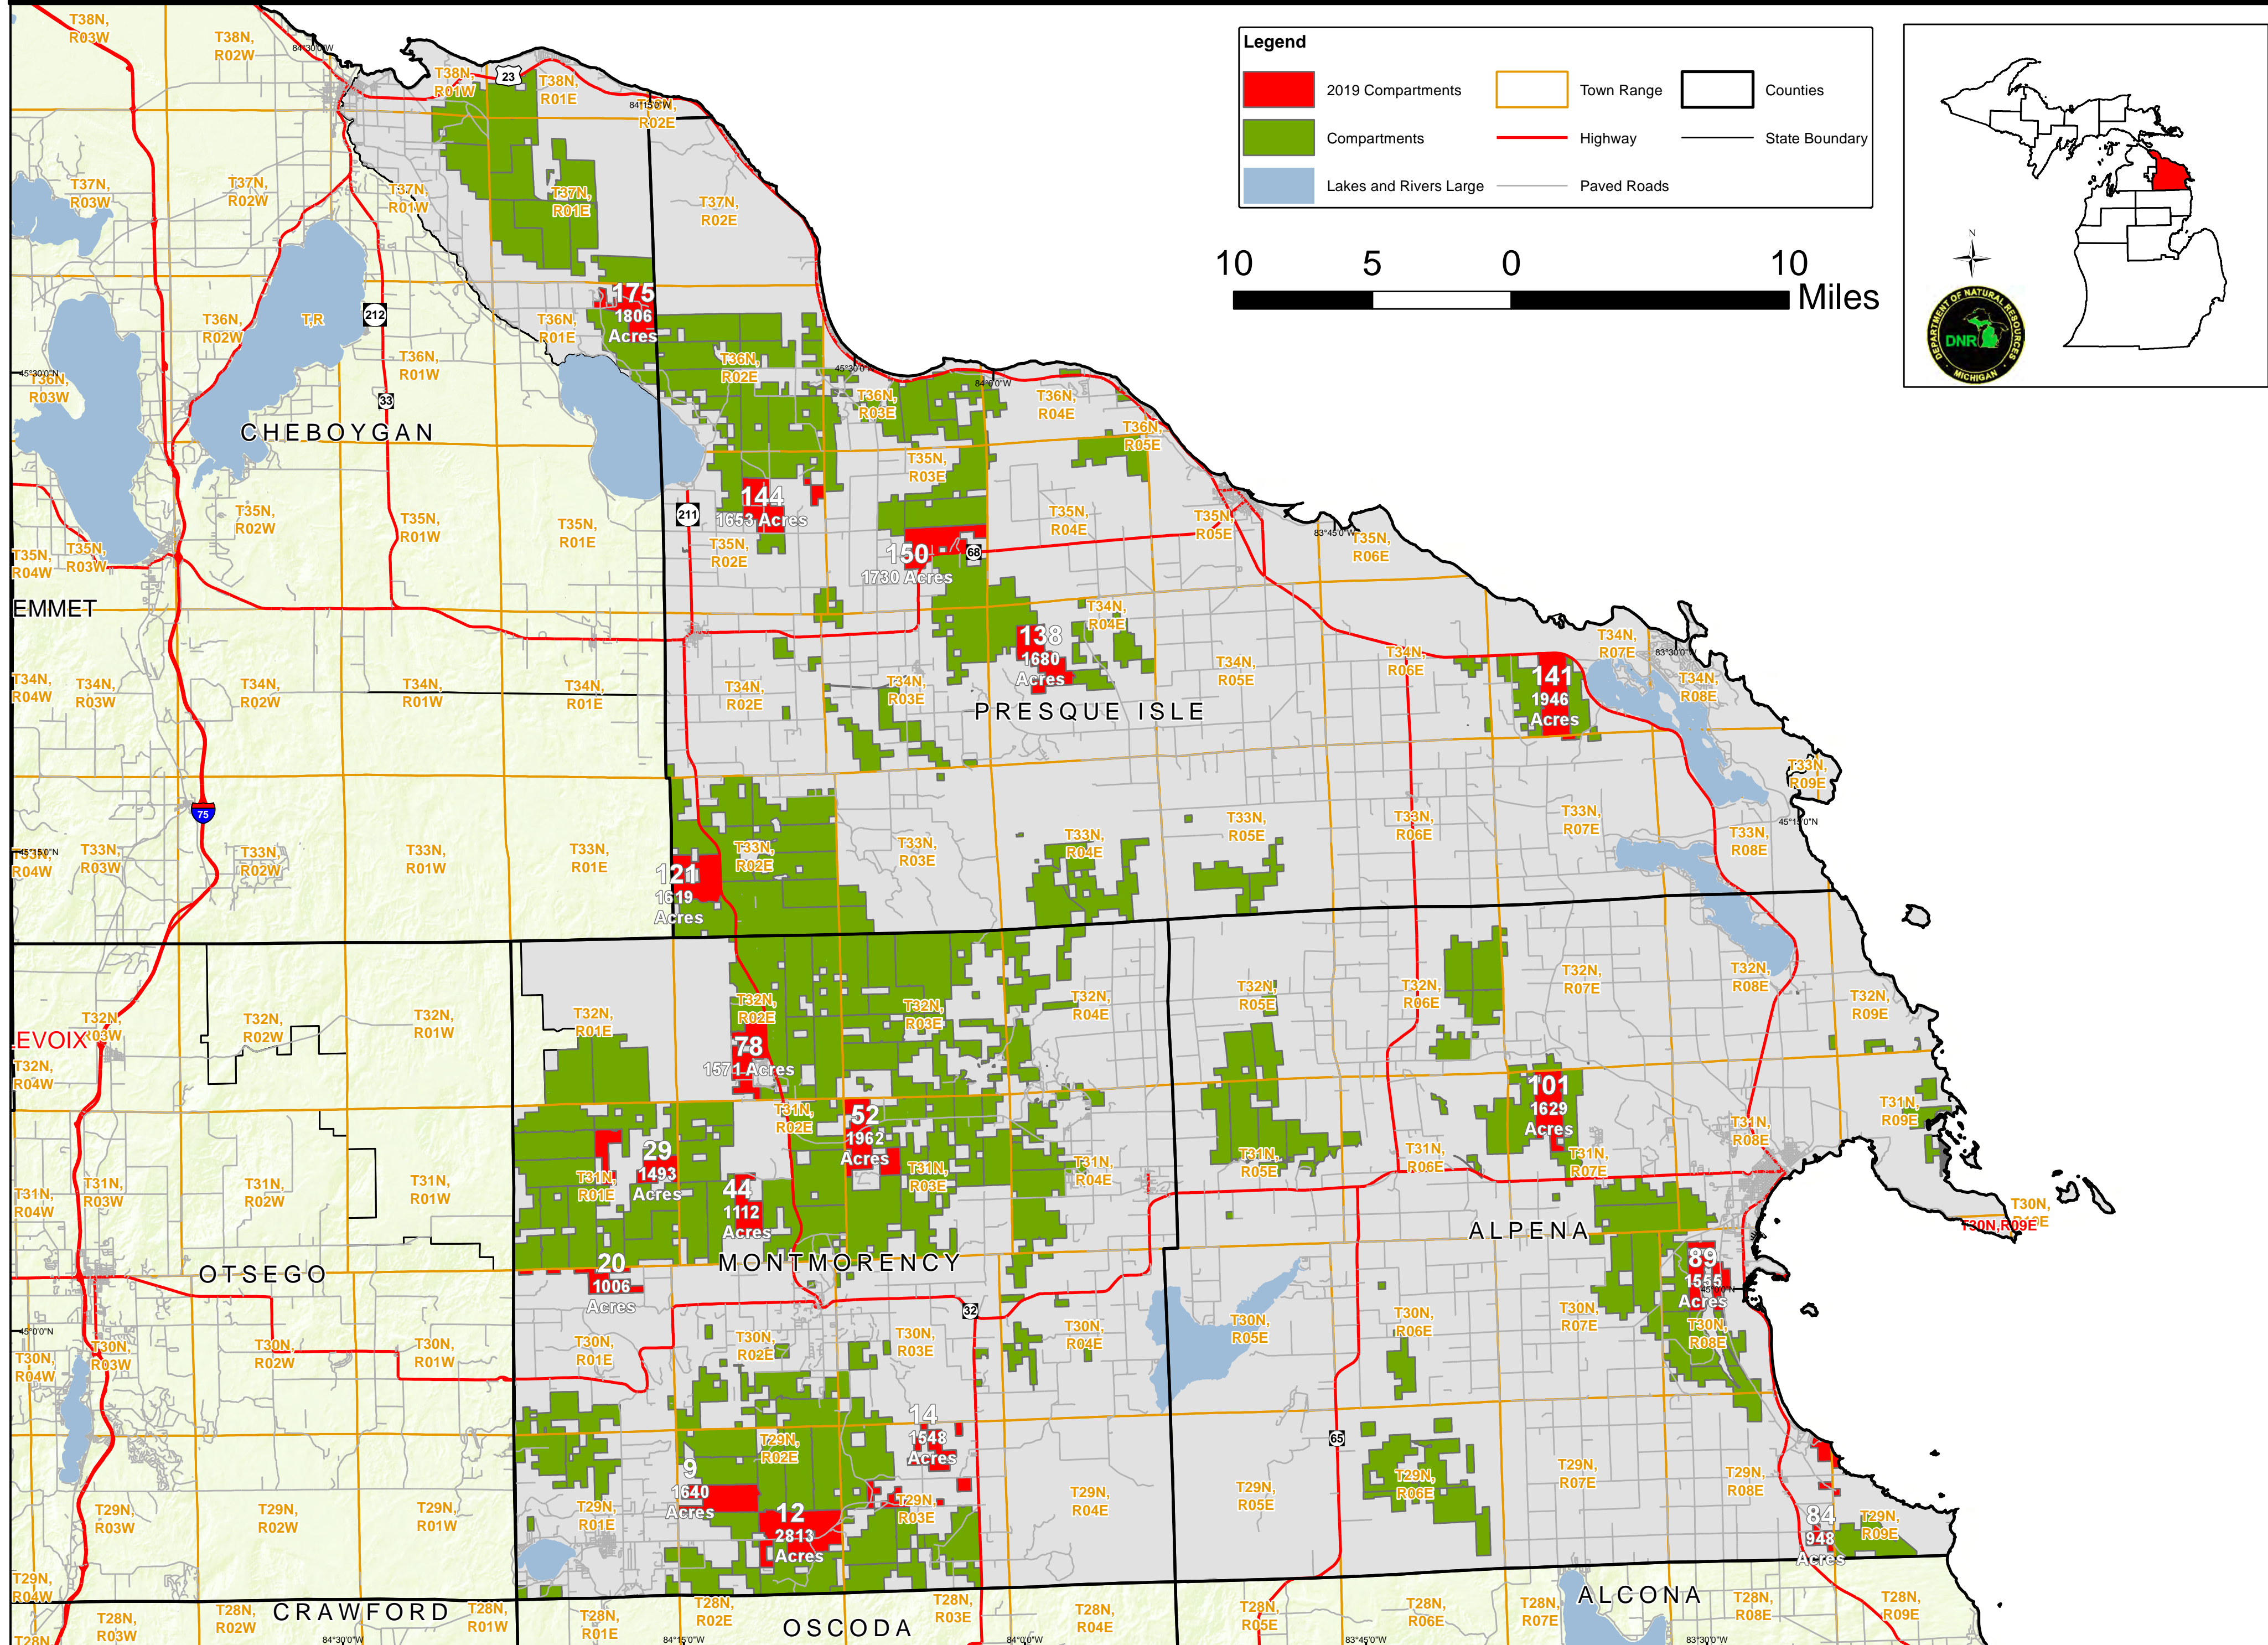

Atlanta Management Unit 2019 YOE Compartments

Legend

- 2019 Compartments (Red box)
- Compartments (Green box)
- Lakes and Rivers Large (Blue box)
- Town Range (Yellow box)
- Highway (Red line)
- Paved Roads (Grey line)
- Counties (Black outline)
- State Boundary (Black line)