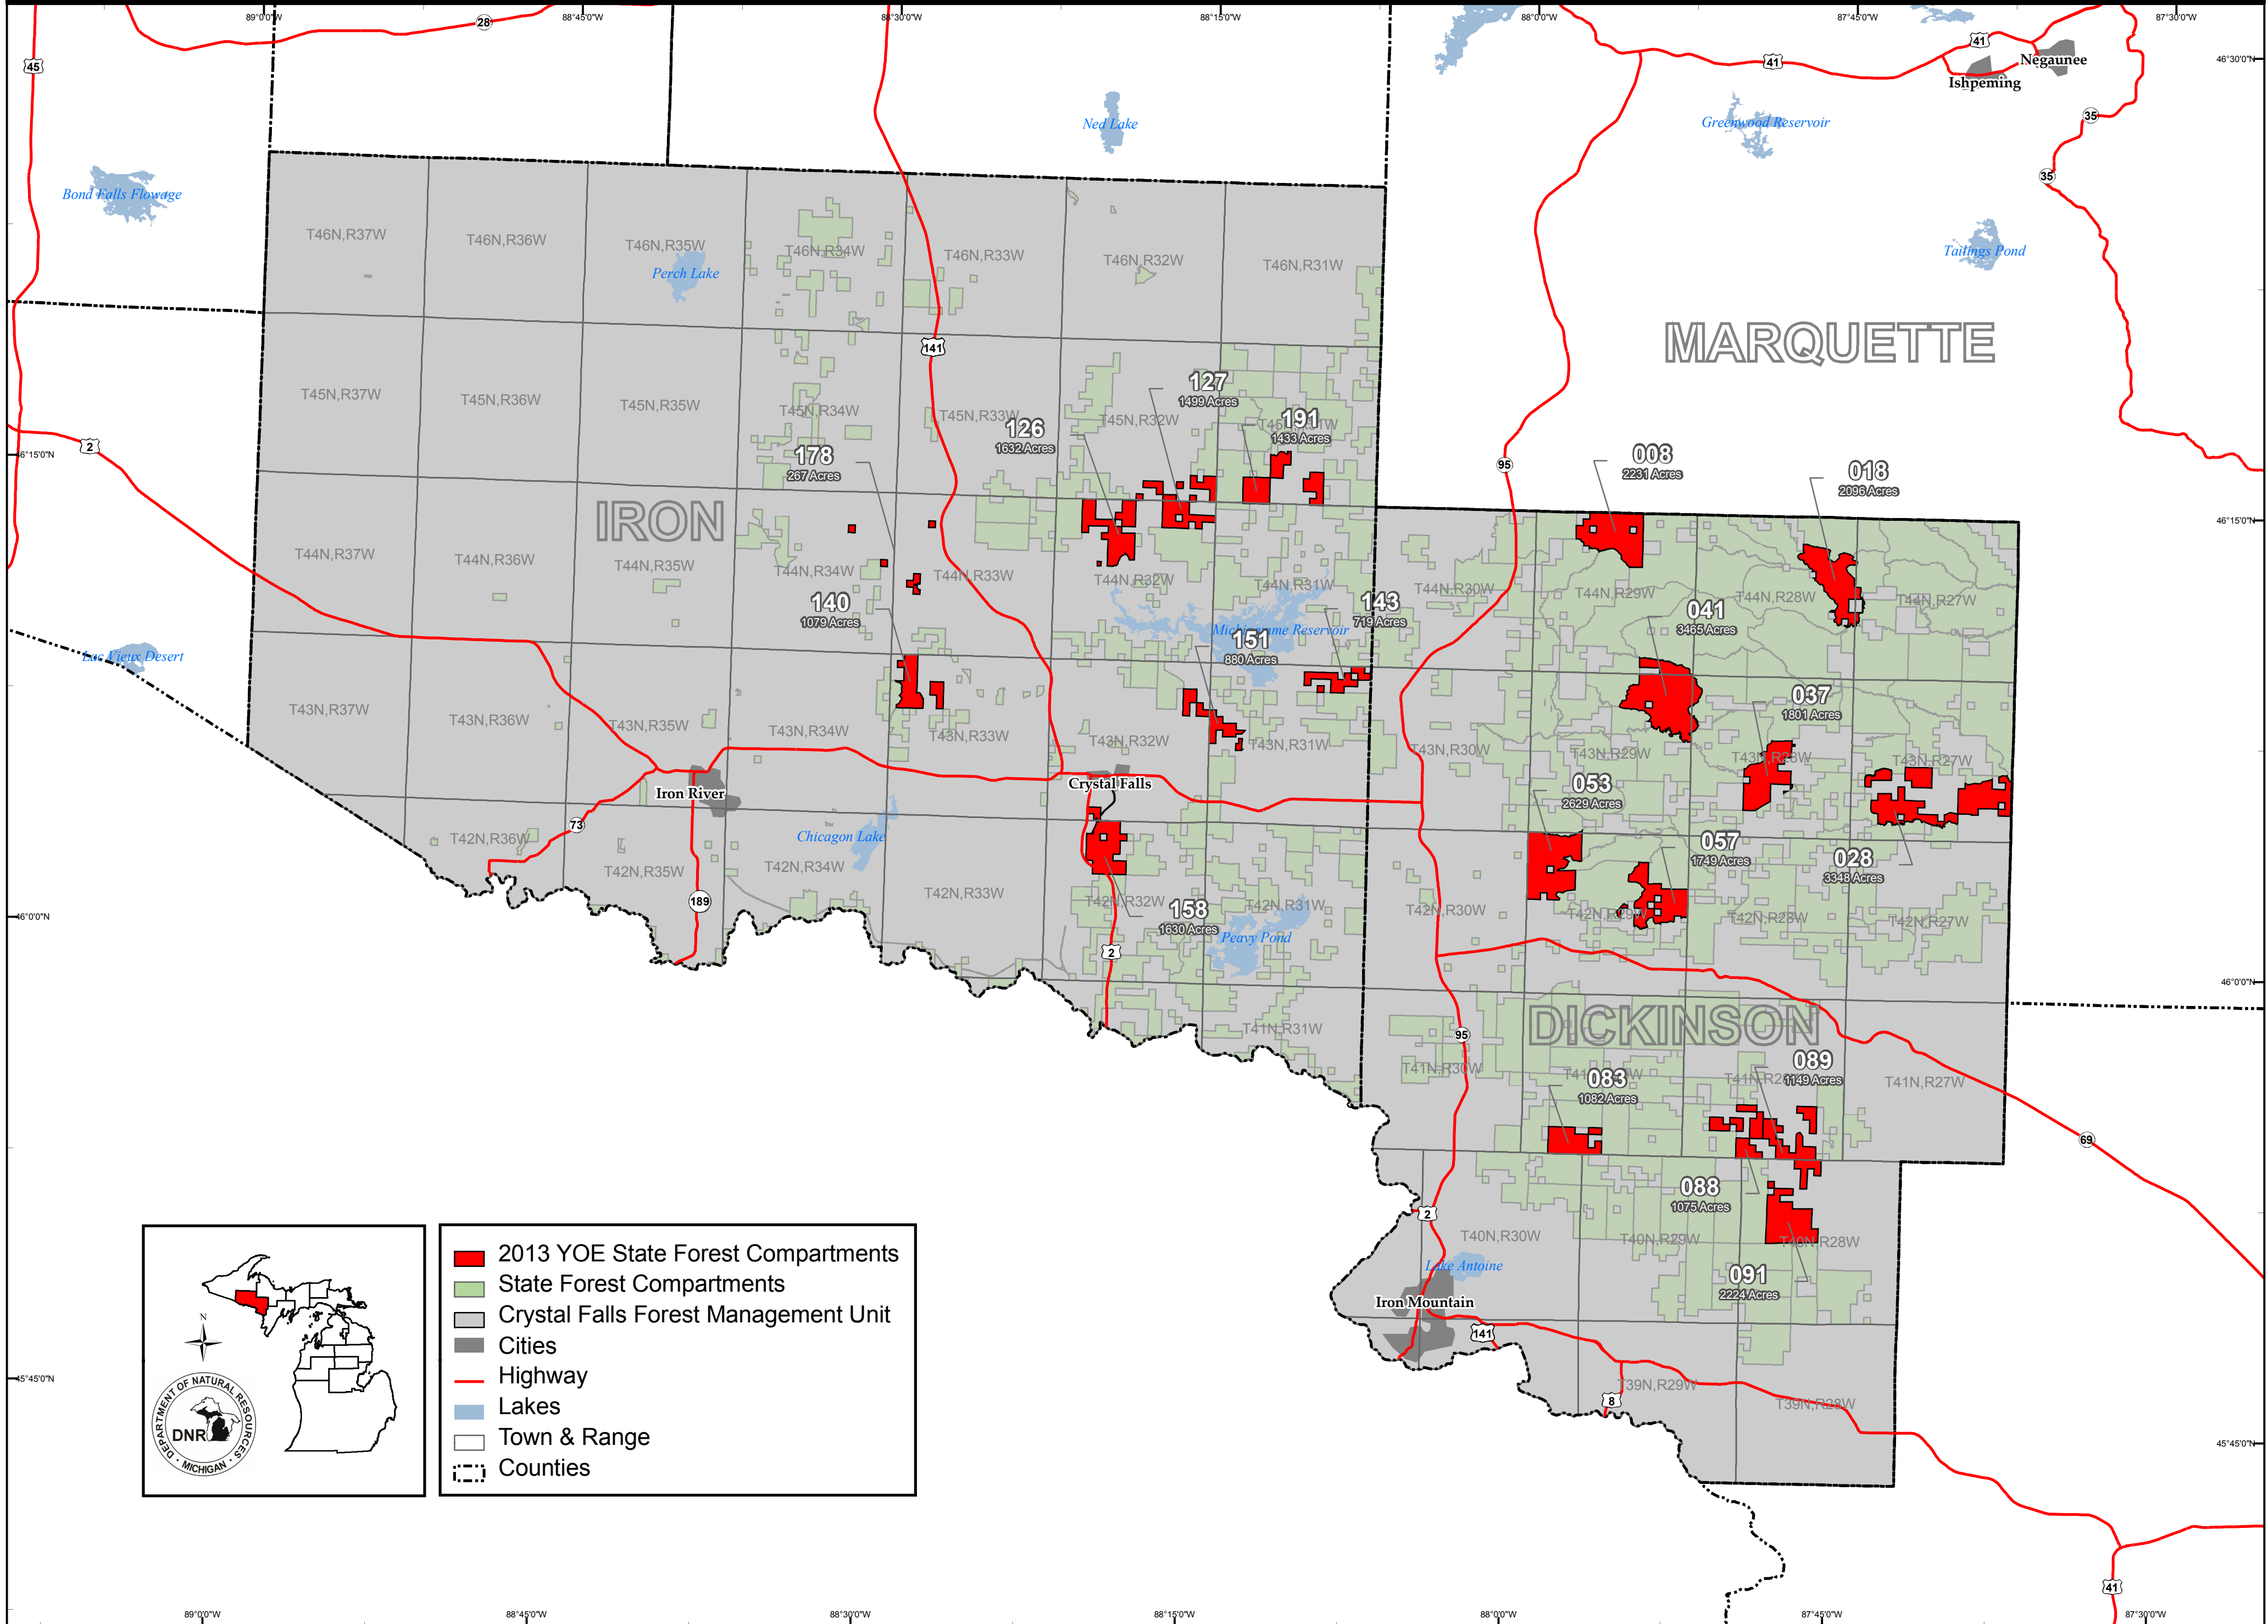

Crystal Falls Management Unit 2013 YOE Compartments

- 2013 YOE State Forest Compartments
- State Forest Compartments
- Crystal Falls Forest Management Unit
- Cities
- Highway
- Lakes
- Town & Range
- Counties