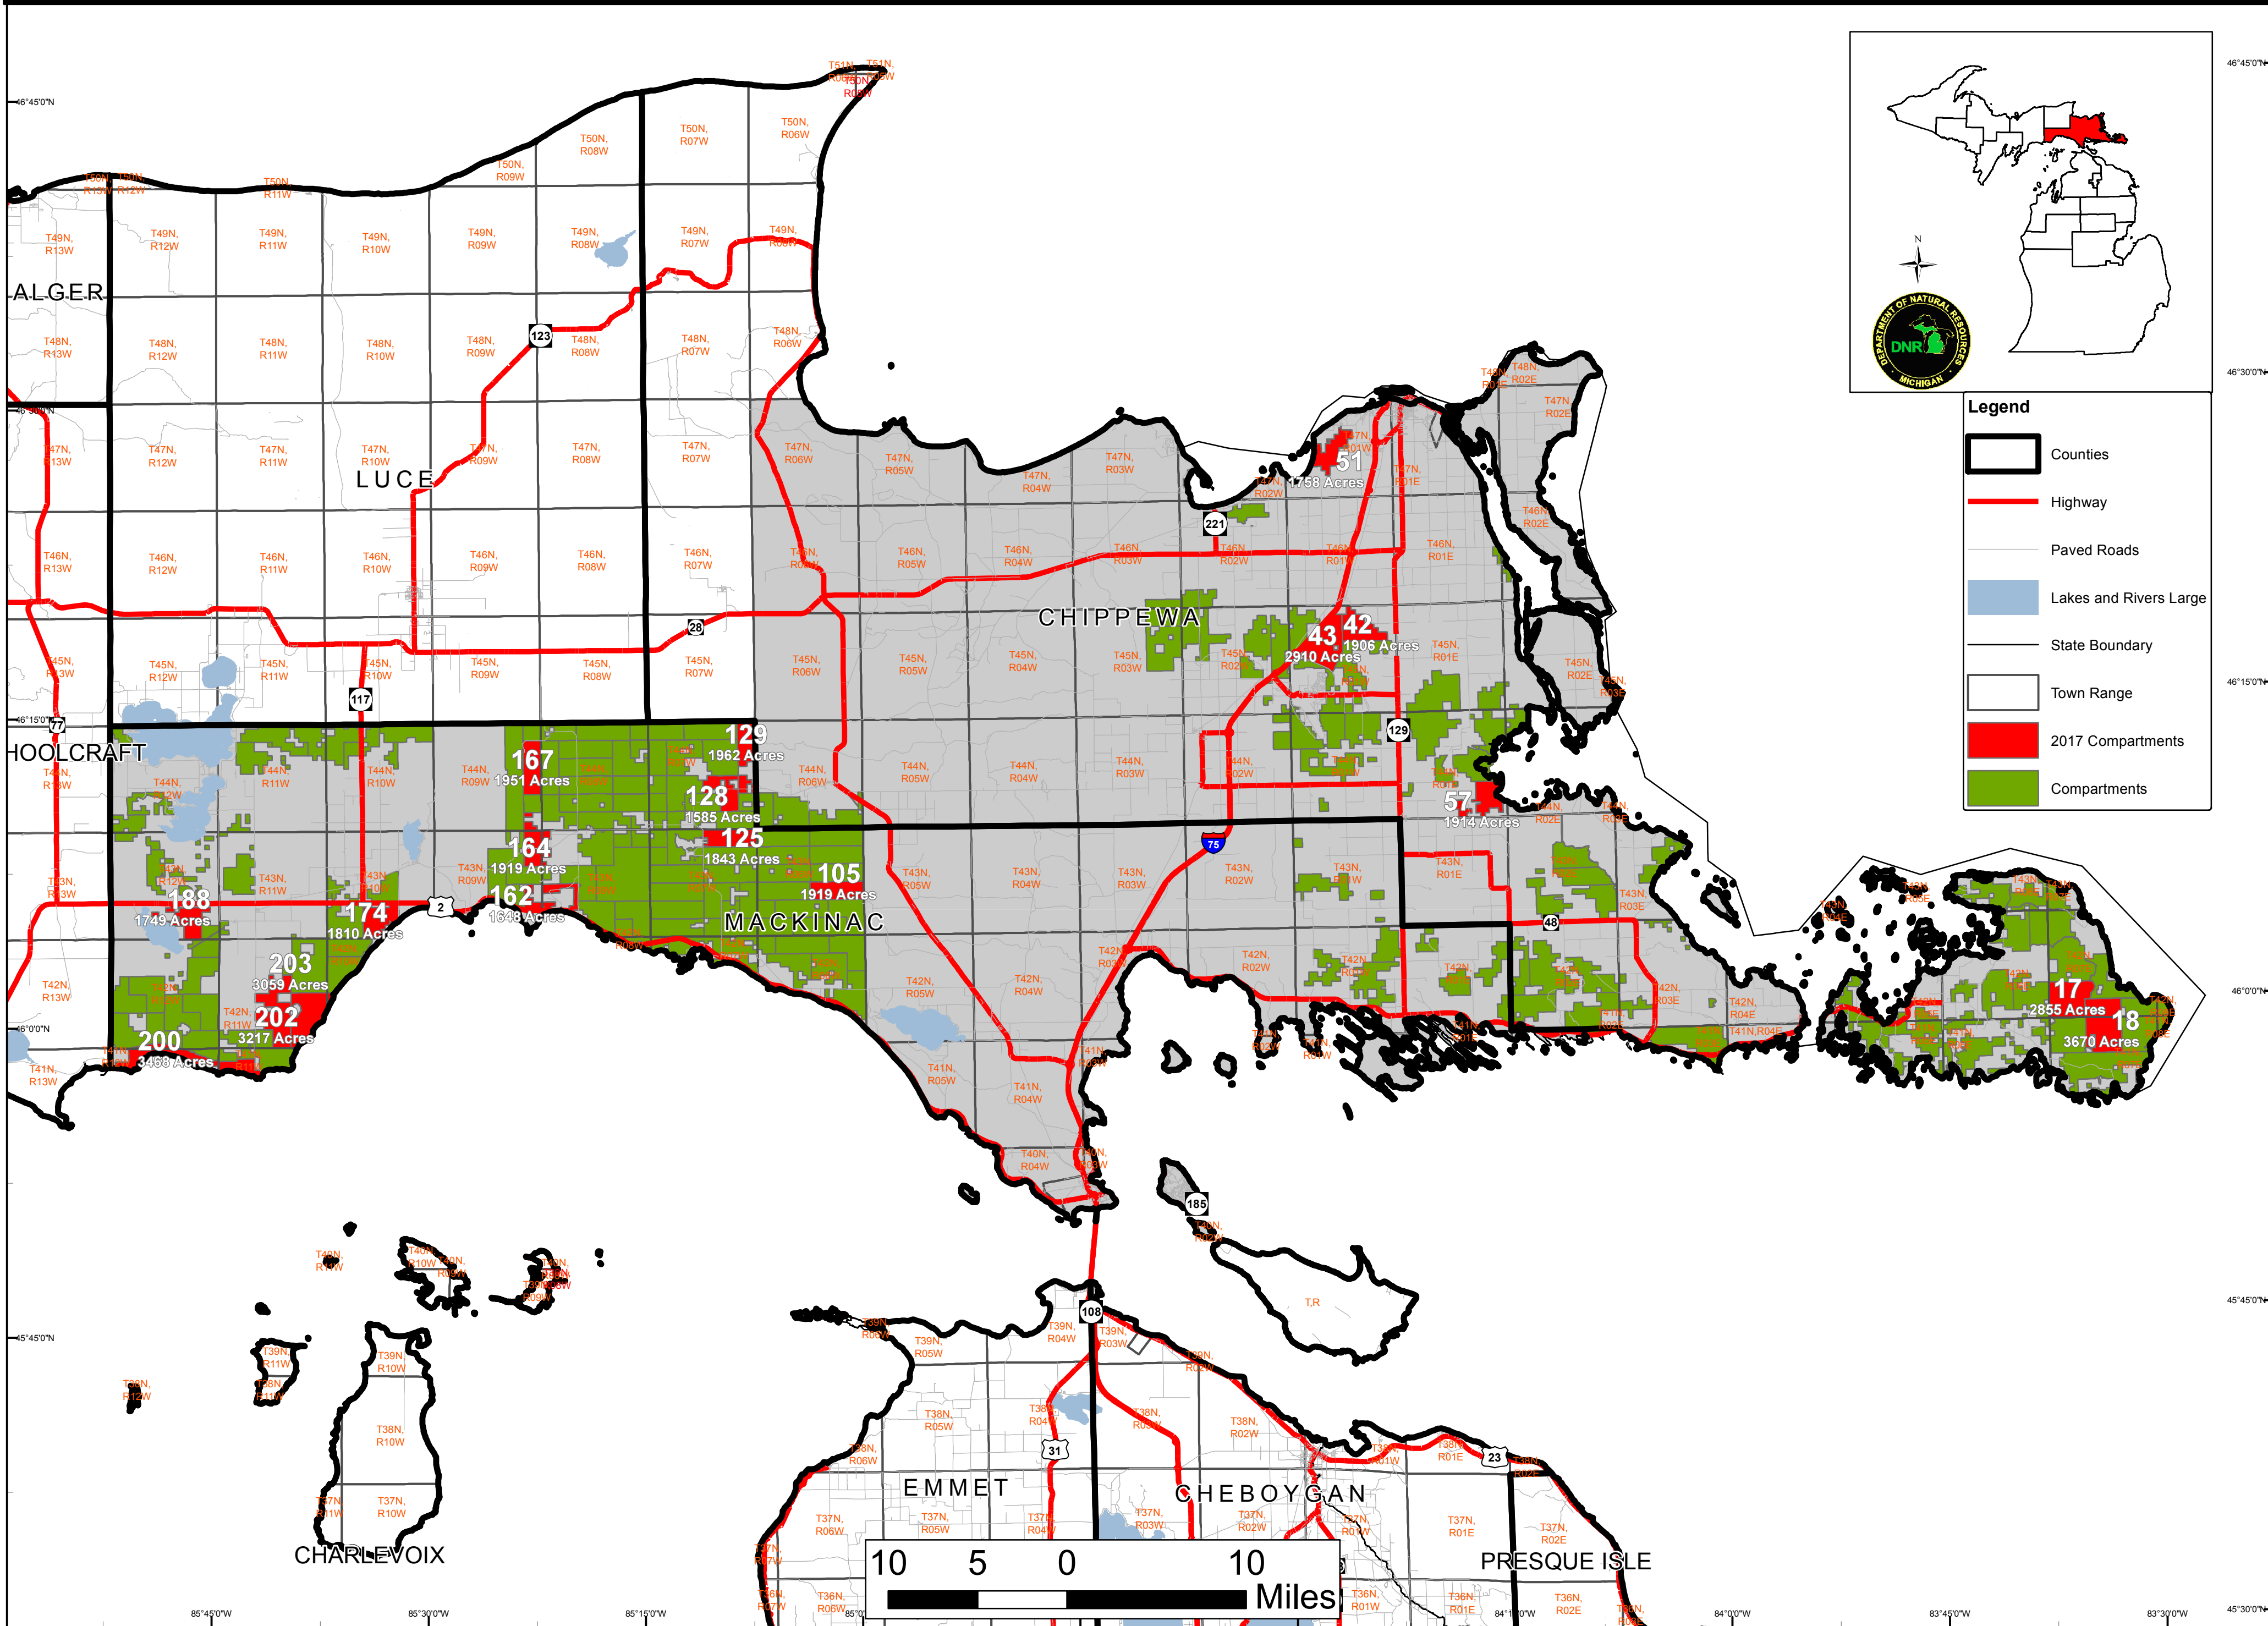

Sault St. Marie Management Unit 2017 YOE Compartments

Legend

- Counties
- Highway
- Paved Roads
- Lakes and Rivers Large
- State Boundary
- Town Range
- 2017 Compartments
- Compartments

Map labels include County names: ALGER, LUCE, CHIPPEWA, MACKINAC, EMMET, CHEBOYGAN, CHARLEVOIX, and PRESQUE ISLE. Town Range labels (T.R.) are scattered throughout the map. Highway numbers (123, 221, 28, 117, 7, 129, 75, 48, 185, 108, 31, 23) are also present.