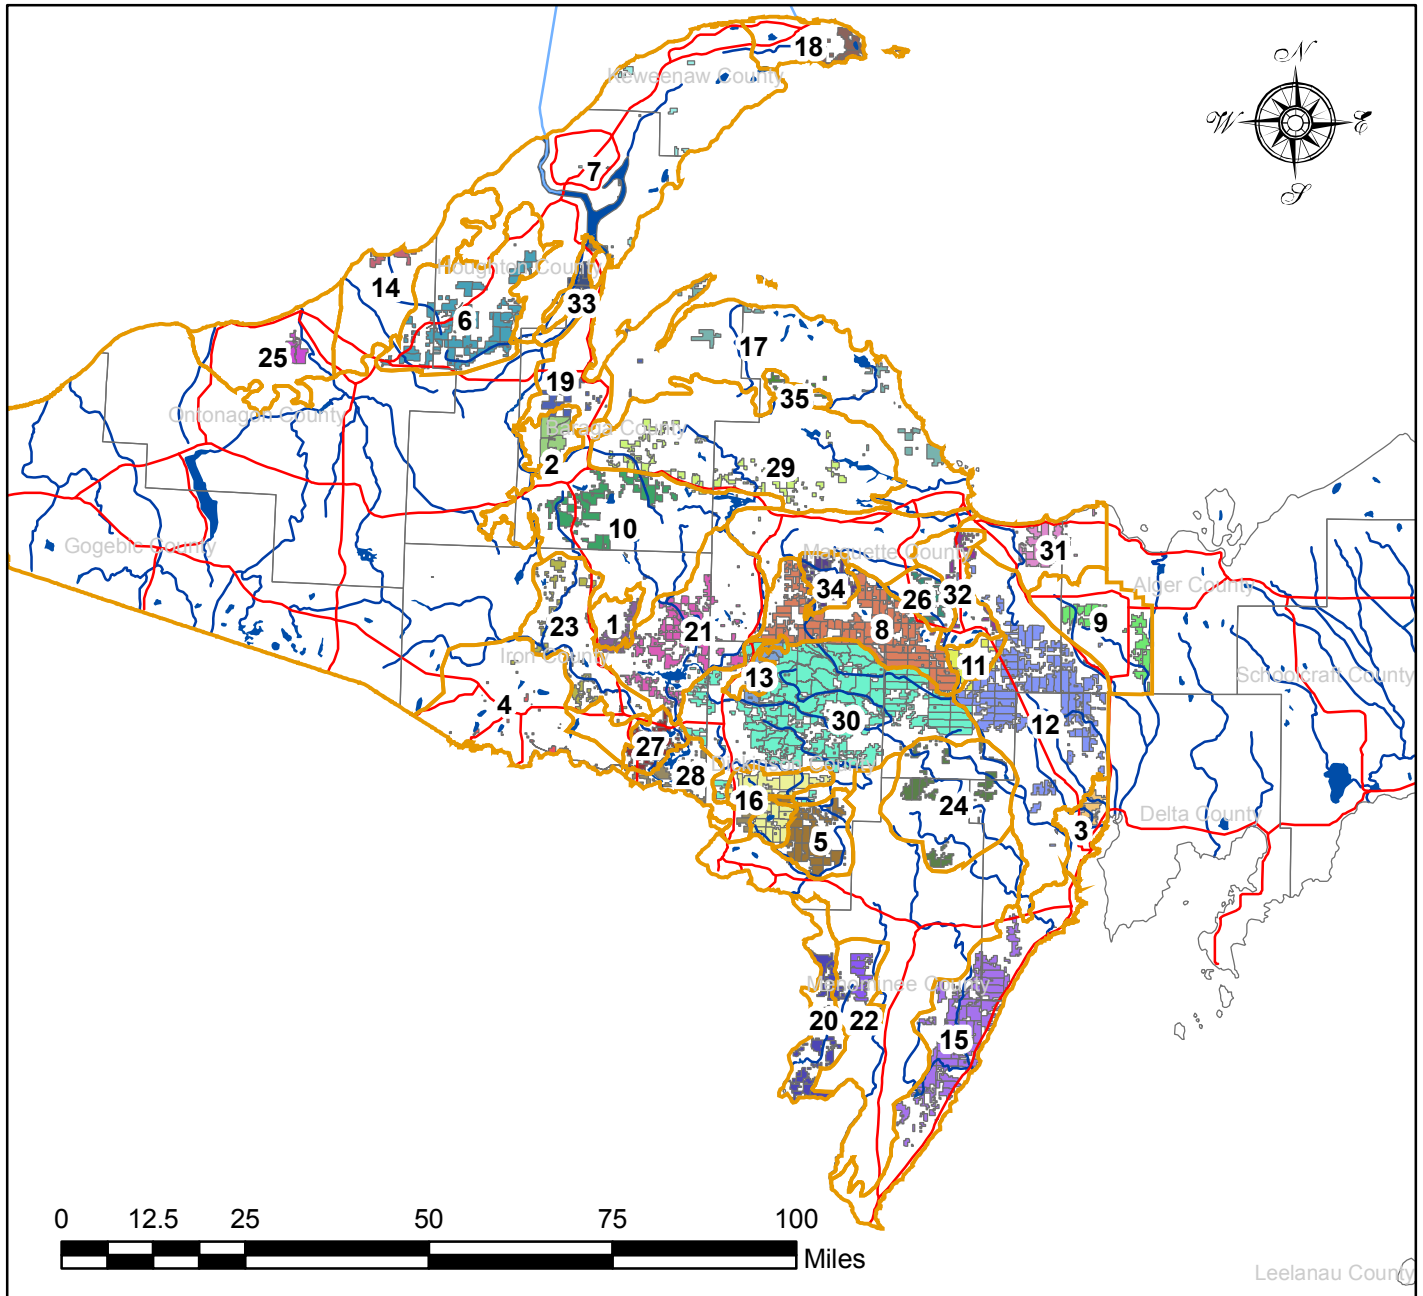

WUP State Forest Management Areas

Legend

1 Amasa Plains	10 Covington/Ned Lake	19 Menge Creek	28 Peavy Moraine
2 Baraga Plains	11 Cyr Swamp	20 Menominee End Moraine	29 Peshekee Highlands
3 Brampton Lake Plain	12 Dead Horse Moraines	21 Michigamme Reservoir	30 Ralph Ground Moraine
4 Brule-Iron River Tracts	13 Floodwood Plains	22 Nathan/Banat Moraines	31 Sand River Lake Plain
5 Cassidy Creek	14 Fourteen Mile Point Lake Plain	23 Net River	32 Sands Plains
6 Central Houghton	15 Green Bay Lake Plain	24 North Menominee Moraines	33 Sturgeon Sloughs
7 Central Keweenaw	16 Groveland	25 Norwich Plain	34 Voelker Plains
8 Chain Lakes Moraine	17 Huron Mountains	26 Palmer Moraine	35 Yellowdog Plains
9 Chatham/Autrain Moraines	18 Keweenaw Tip	27 Panola Plains	