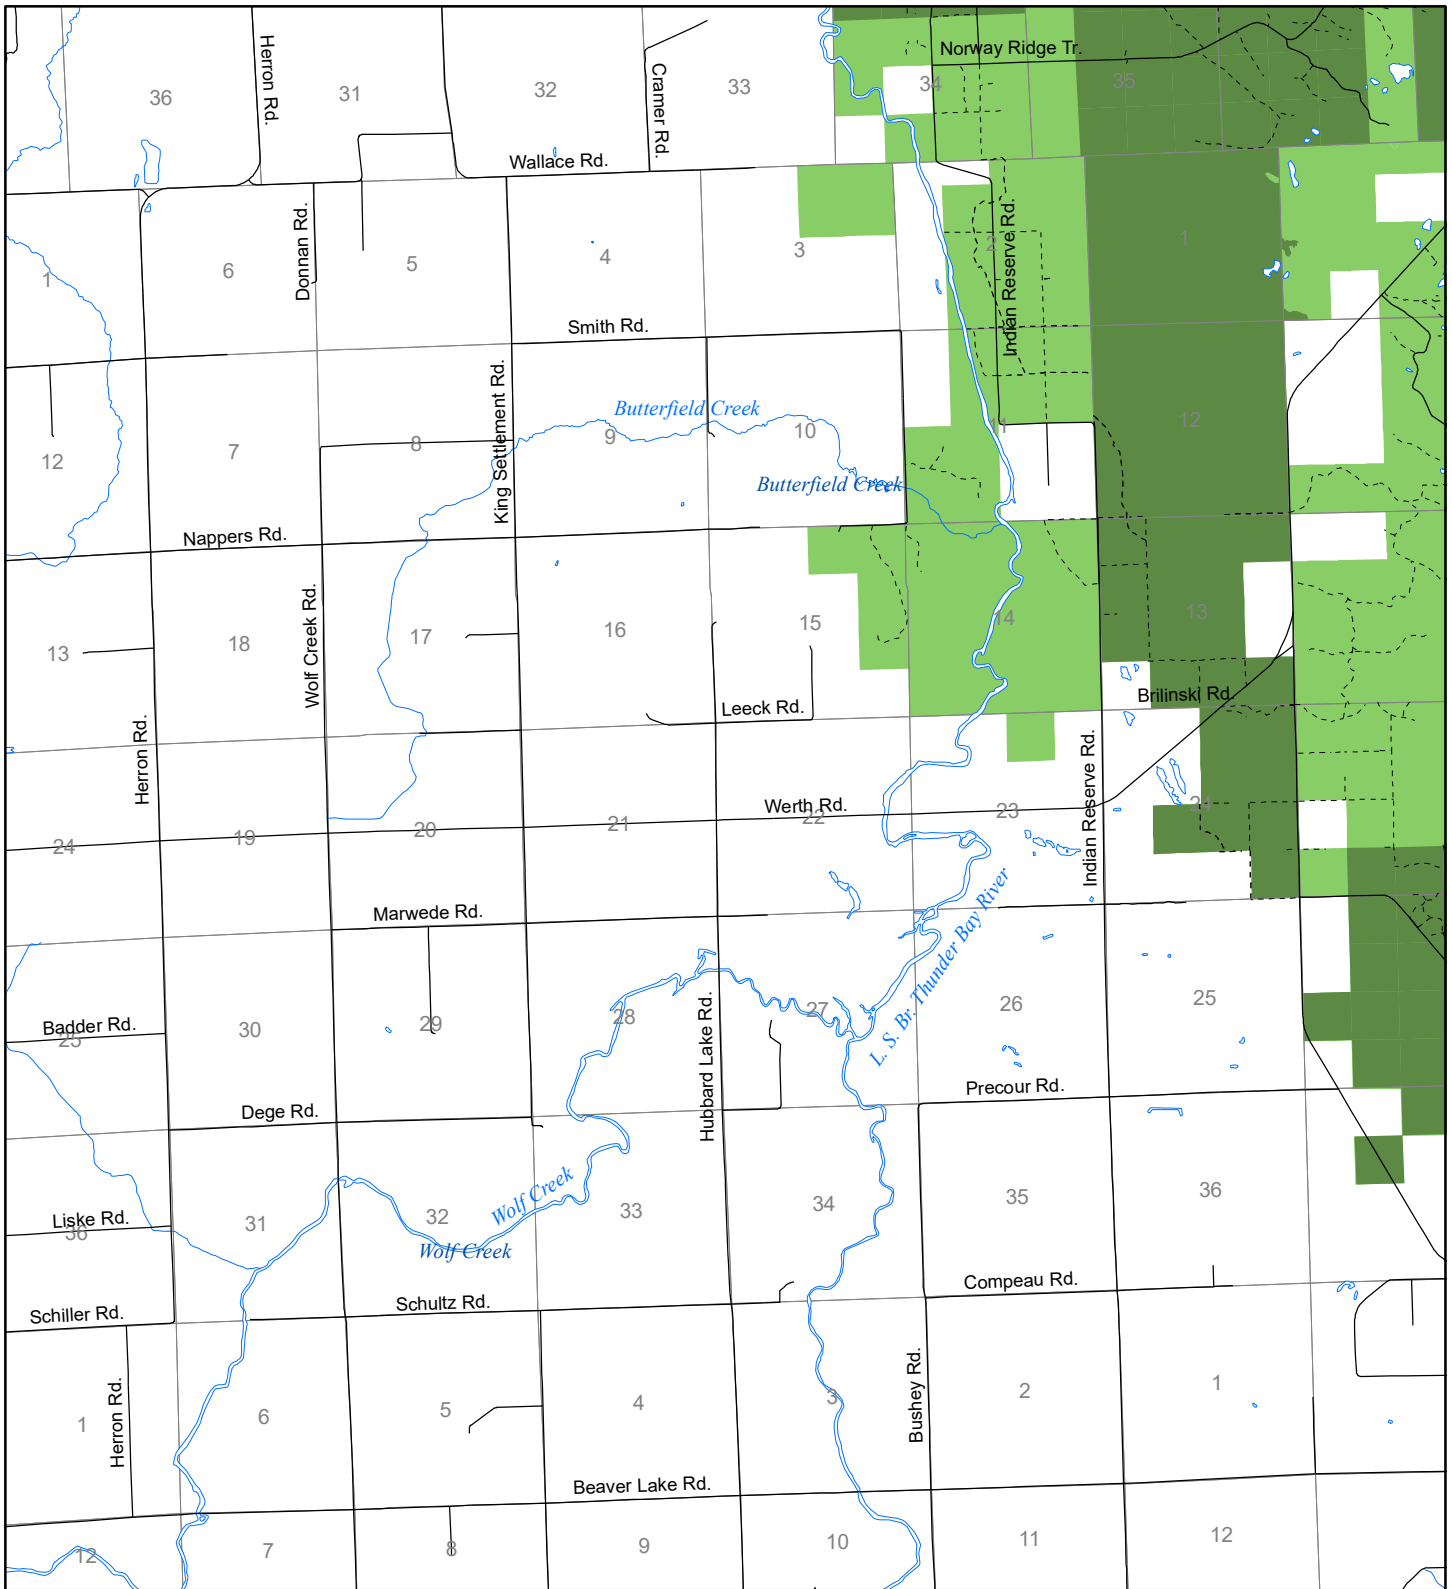

Fuelwood Collection
Alpena County
T30N, R07E

- State land open to fuelwood collection
- State land closed to fuelwood collection

Effective: April 1, 2017

N
Miles
0 1

02/16/2017