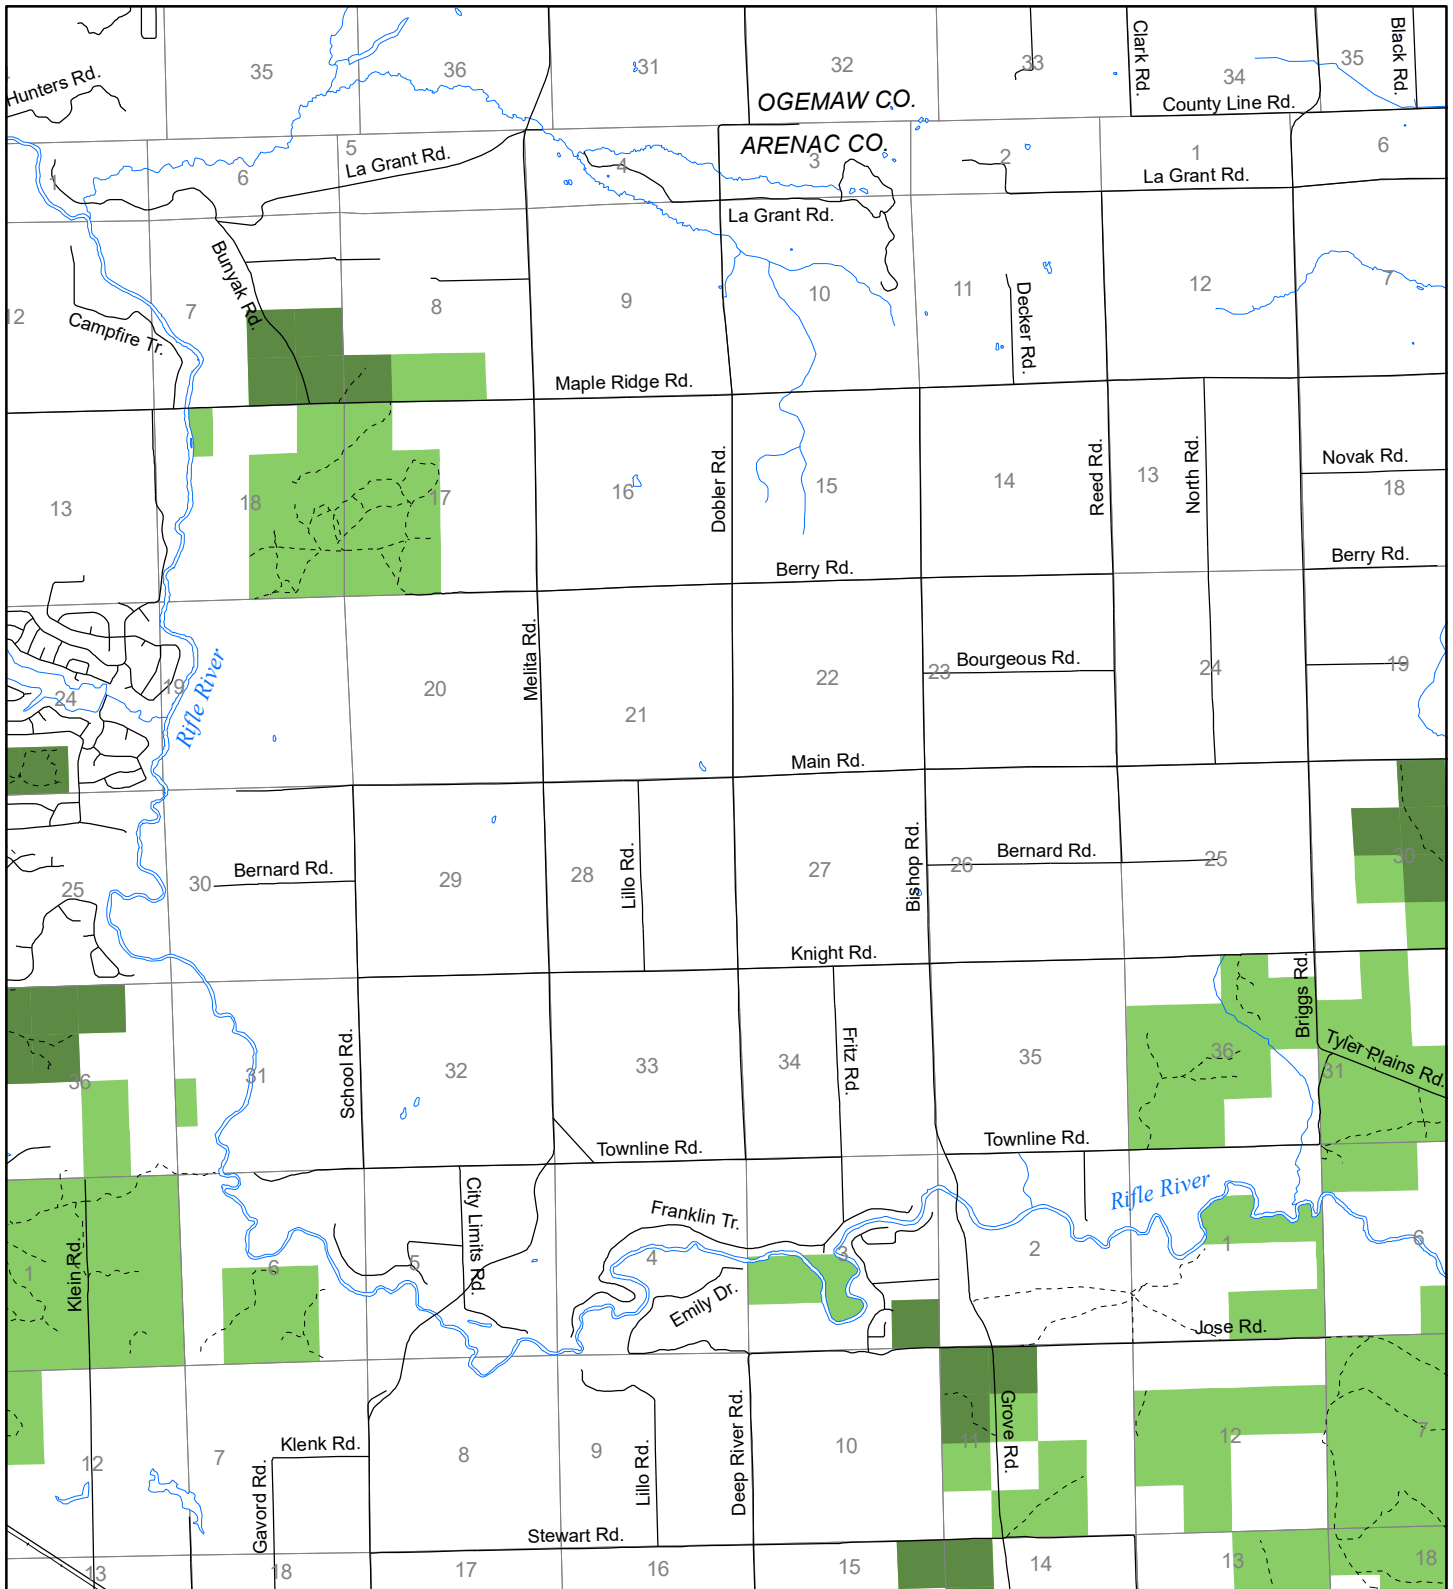

Fuelwood Collection Arenac County T20N, R04E

- State land open to fuelwood collection
- State land closed to fuelwood collection

Effective: April 1, 2017

0

MILE

03/16/2017

N

DNR

MICHIGAN