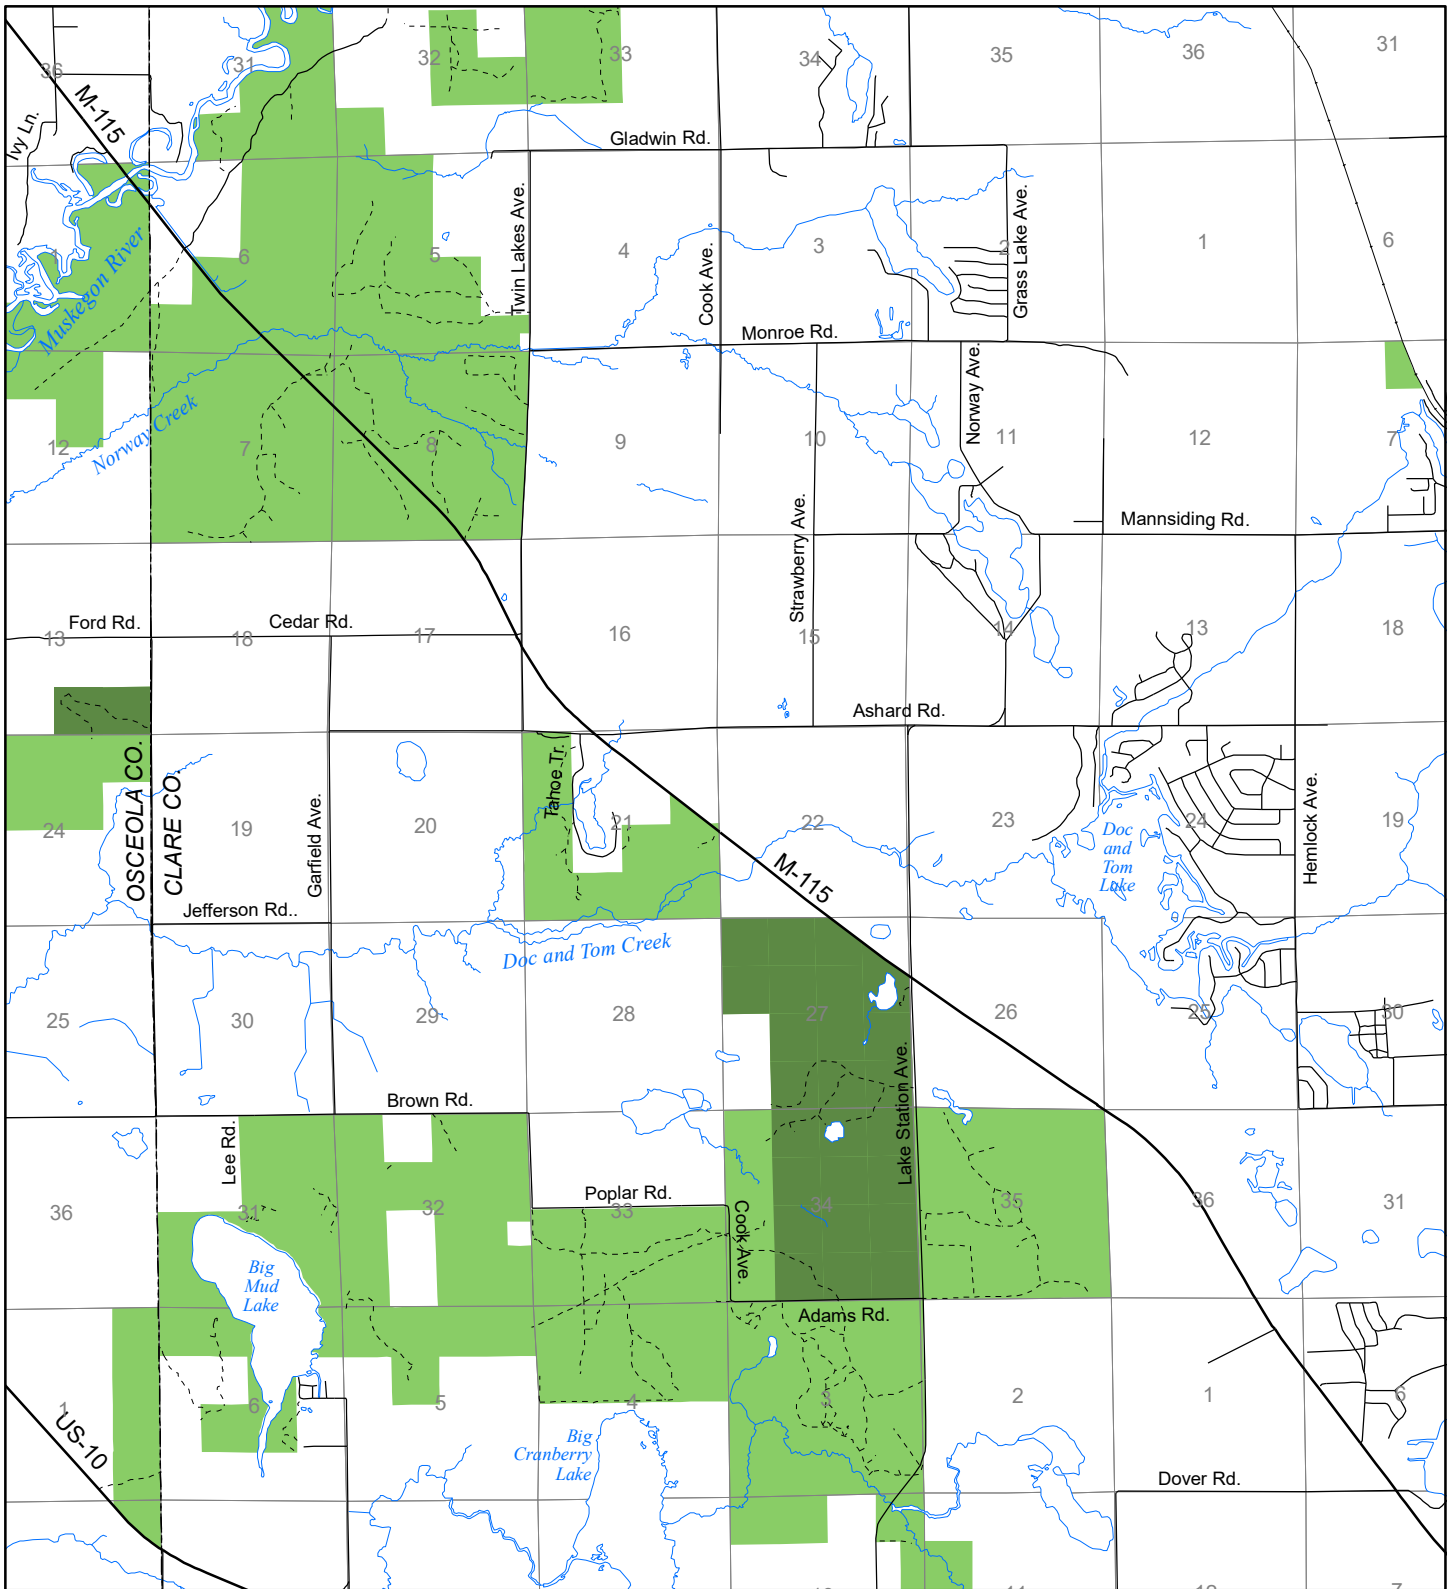

Fuelwood Collection
 Clare County
 T18N, R06W

- State land open to fuelwood collection
- State land closed to fuelwood collection

Effective: April 1, 2017

0 N 1
 MILE
 03/16/2017