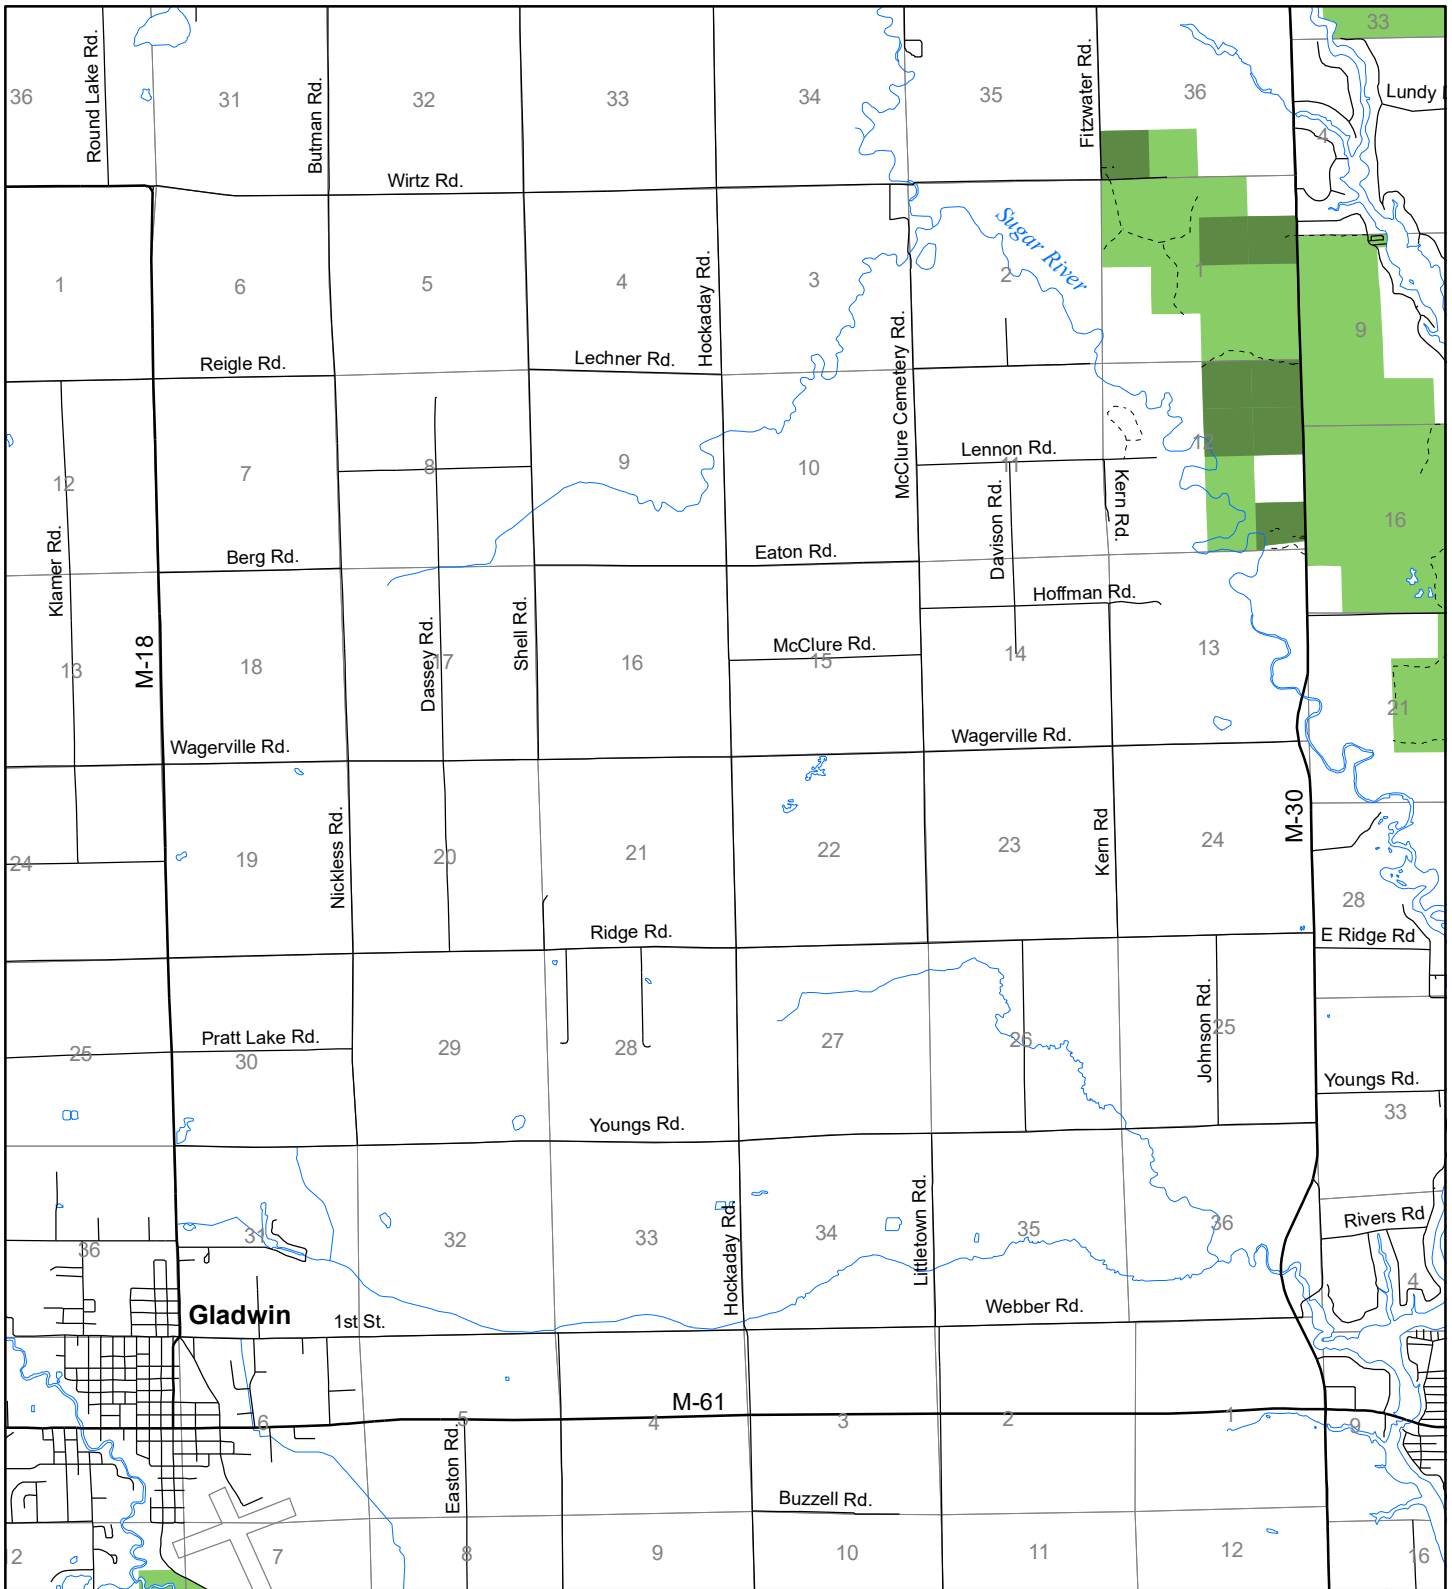

# Fuelwood Collection Gladwin County T19N, R01W

- State land open to fuelwood collection
- State land closed to fuelwood collection

Effective: April 1, 2017

N

0 1

MILE

03/16/2017